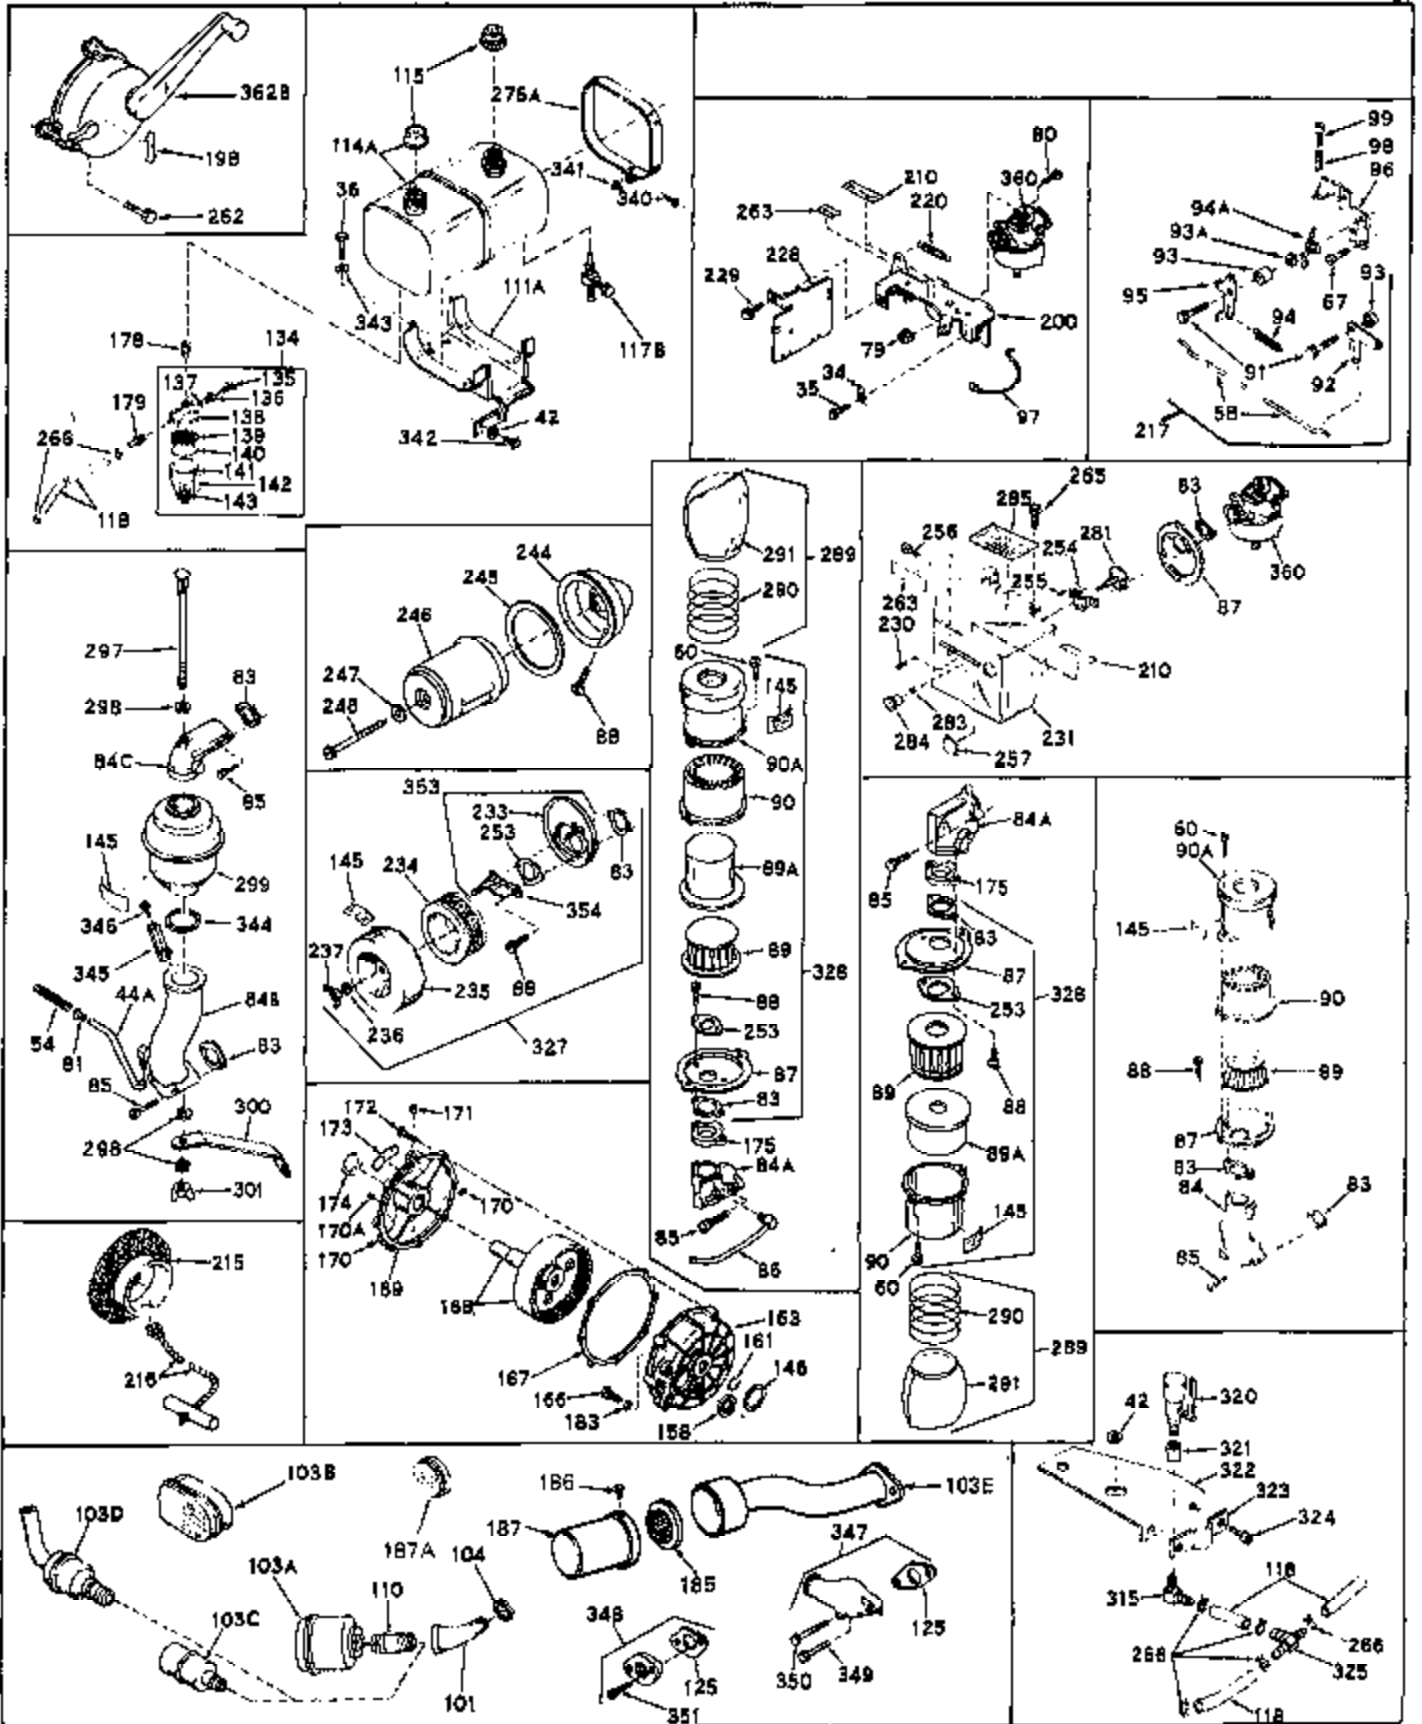

Ref #	Part Number	Qty	Description
34	27793	0	Clip, Conduit
35	28942	0	Screw
36	650694	0	Screw, Hex hd. cap, 5/16-18 x 2
36	650695	0	Screw, Hex hd. cap, 5/16-18 x 2-1/4 (Grade 8)
36	650697	0	Screw, Hex hd. cap, 5/16-18 x 2-1/2
42	26073	0	Washer, Connecting rod bolt
54	28819	0	Spring, Fuel line
54	31778	0	Spring, Coil
60	650152	0	Screw
67	650399	0	Screw, Phil. fil. hd. Sems, 10-32 x 5/8
79	29752	0	Nut
80	650572	0	Screw
83	27272	0	Gasket, Air cleaner
85	29786	0	Screw
85	650163	0	Screw, Fil. hd. Sems, 10-32 x 7/8
85	650416	0	Screw, Rd. hd. Sems, 10-32 x 1
85	650605	0	Screw
87	31691	0	Bracket, Air cleaner
88	28820	0	Screw
88	650399	0	Screw, Phil. fil. hd. Sems, 10-32 x 5/8
88	650521	0	Screw
89	30727	0	Element, Air cleaner
90	31692	0	Body, Air cleaner
91	30312	0	Screw, Hex washer hd. Sems, 10-32 x 1/2
98	28569	0	Spring, Compression
98	32924	0	Spring, Compression
99	29500	0	Screw, Fil. hd. mach., Sems, 8-32 x 3/4
99	650223	0	Screw, Fil. slotted hd. Sems, 8-32 x 5/8
99	650688	0	Screw, Hex hd., 10-32 x 1-5/16" (Drilled)
101	30209	0	Elbow, Exhaust (45°)
103A	29633	0	Muffler
104	28443	0	Nut, Conduit (1/8" thick)
104	32862	0	Nut, Conduit (1/4" thick)
110	30244	0	Nipple, Exhaust pipe (2-1/2")
115	32387A	0	Cap, Fuel filler (Charcoal Plastic) (Spurt)
115	33032	0	Cap, Fuel filler (Red Plastic) (Spurt)
118	29774	0	Line, Fuel (Braided 8.25")
118	30705	0	Line, Fuel (Braided 16")
118	30962	0	Line, Fuel (Braided 32")
125	27930	0	Gasket, Exhaust
145	31752	0	Decal, Air cleaner
146	28451	0	Gasket, Housing
171	24590	0	Plug, Pipe
215	28301	0	Pulley, Starter
216	590343	0	Rope & Handle Assy., Starter
228	30820	0	Baffle, Heat
229	28942	0	Screw
230	650257	0	Screw, Pan hd. Sems, 8-32 x 5/16
253	30767	0	Spacer, Air cleaner
255	28820	0	Screw
256	650760	0	Screw
257	31291	0	Plug, Cover
262	29716	0	Screw
265	650701	0	Screw, Hex washer hd. shakeproof,
266	26460	0	Clamp, Fuel line
289	730512	0	Kit, Pre-cleaner
290	31667	0	Spring, Pre-cleaner bag
291	31668	0	Bag, Pre-cleaner