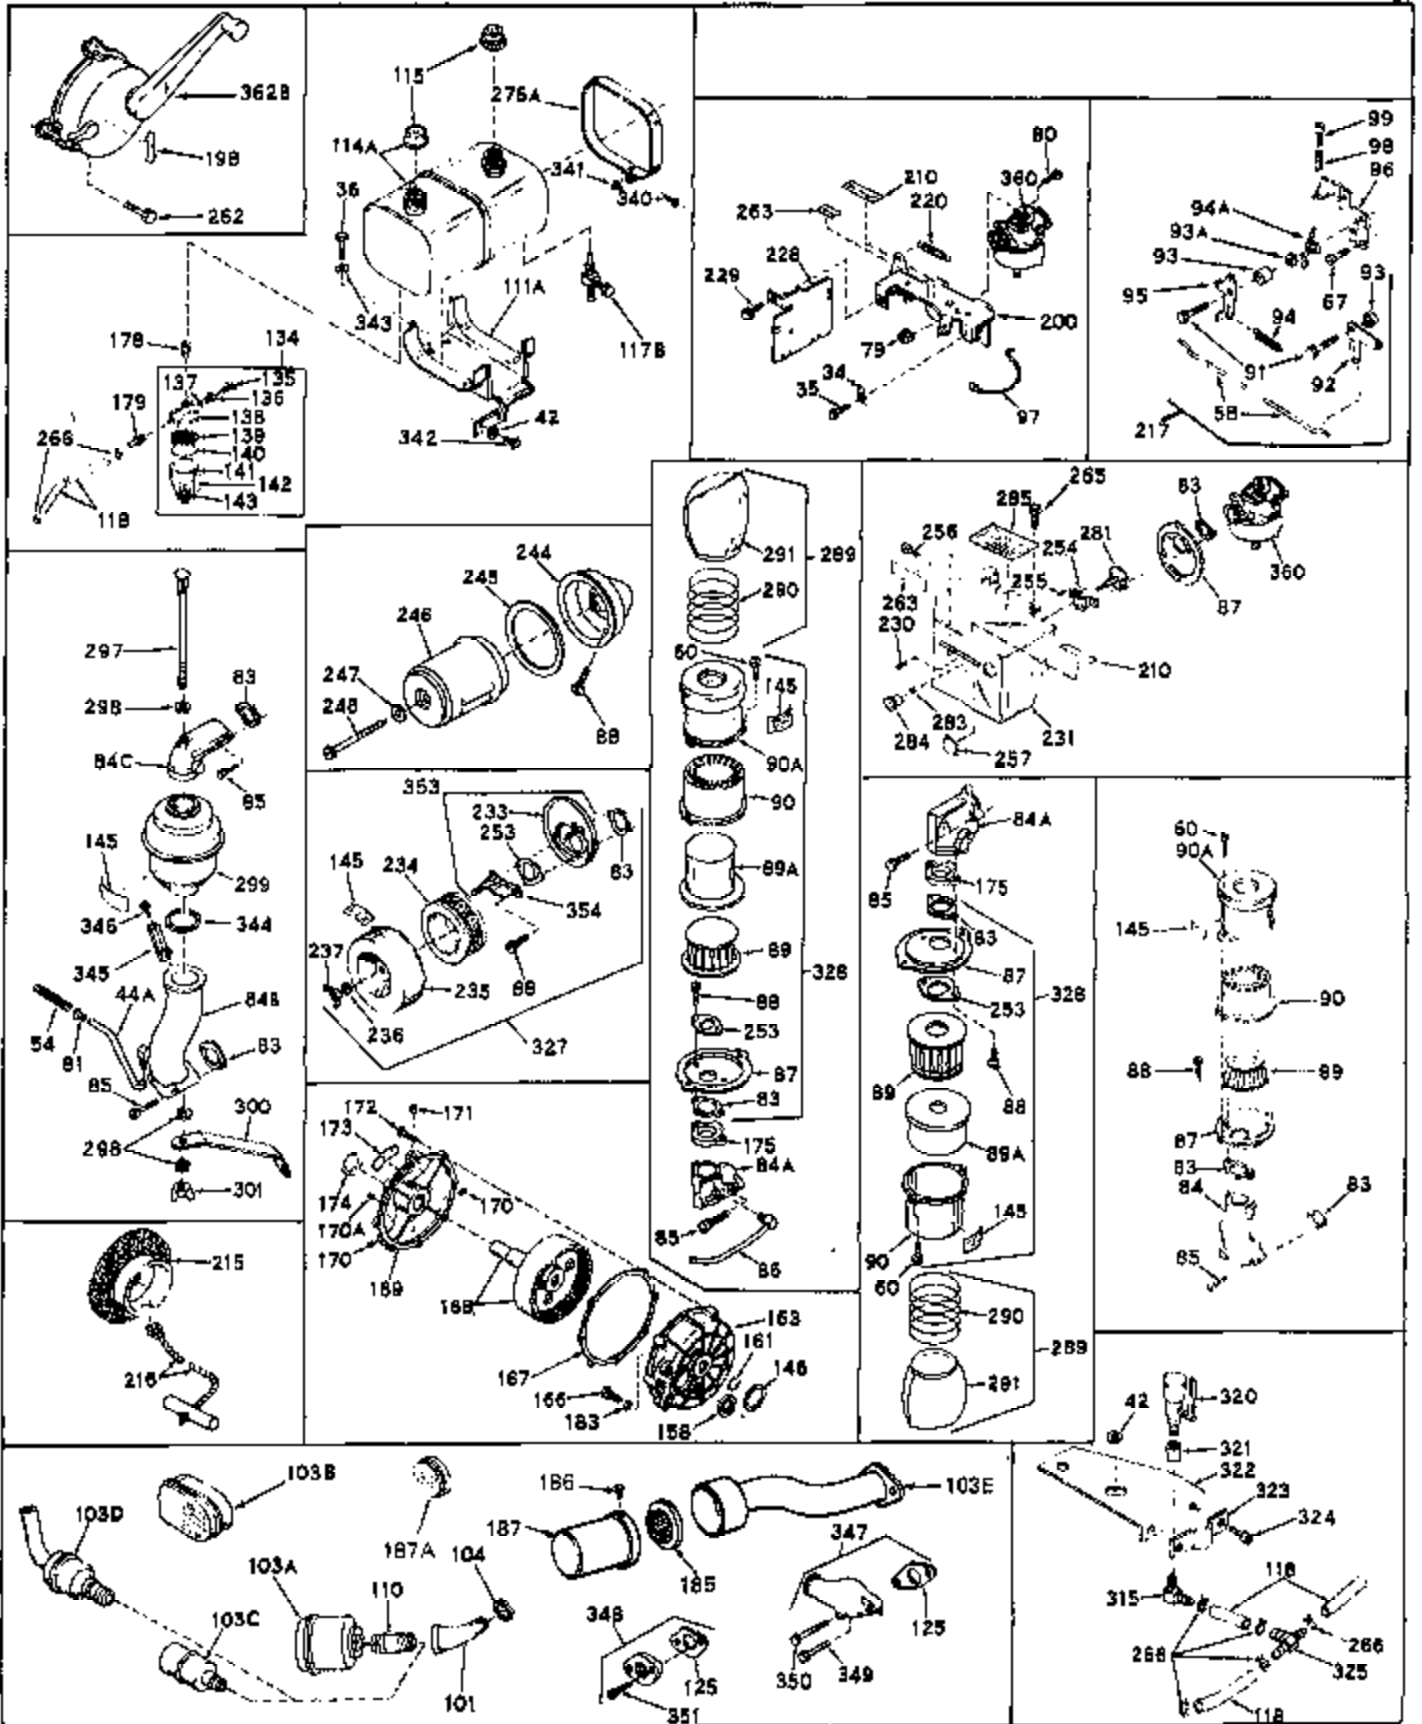

Engine Parts List #2

Ref #	Part Number	Qty	Description
34	27793	0	Clip, Conduit
35	28942	0	Screw
36	650694	0	Screw, Hex hd. cap, 5/16-18 x 2
36	650695	0	Screw, Hex hd. cap, 5/16-18 x 2-1/4 (Grade 8)
36	650697	0	Screw, Hex hd. cap, 5/16-18 x 2-1/2
42	26073	0	Washer, Connecting rod bolt
54	28819	0	Spring, Fuel line
54	31778	0	Spring, Coil
60	650152	0	Screw
67	650399	0	Screw, Phil. fil. hd. Sems, 10-32 x 5/8
79	29752	0	Nut
80	650572	0	Screw
83	27272	0	Gasket, Air cleaner
85	29786	0	Screw
85	650163	0	Screw, Fil. hd. Sems, 10-32 x 7/8
85	650416	0	Screw, Rd. hd. Sems, 10-32 x 1
85	650605	0	Screw
88	28820	0	Screw
88	650399	0	Screw, Phil. fil. hd. Sems, 10-32 x 5/8
88	650521	0	Screw
91	30312	0	Screw, Hex washer hd. Sems, 10-32 x 1/2
98	28569	0	Spring, Compression
98	32924	0	Spring, Compression
99	29500	0	Screw, Fil. hd. mach., Sems, 8-32 x 3/4
99	650223	0	Screw, Fil. slotted hd. Sems, 8-32 x 5/8
99	650688	0	Screw, Hex hd., 10-32 x 1-5/16" (Drilled)
104	28443	0	Nut, Conduit (1/8" thick)
104	32862	0	Nut, Conduit (1/4" thick)
115	32387A	0	Cap, Fuel filler (Charcoal Plastic) (Spurt)
115	33032	0	Cap, Fuel filler (Red Plastic) (Spurt)
118	29774	0	Line, Fuel (Braided 8.25")
118	30705	0	Line, Fuel (Braided 16")
118	30962	0	Line, Fuel (Braided 32")
125	27930	0	Gasket, Exhaust
146	28451	0	Gasket, Housing
171	24590	0	Plug, Pipe
200	33108	0	Control Assy., Speed (Remote Snow King)
215	28301	0	Pulley, Starter
216	590343	0	Rope & Handle Assy., Starter
220	30826	0	Spring, Extension
228	30820	0	Baffle, Heat
229	28942	0	Screw
230	650257	0	Screw, Pan hd. Sems, 8-32 x 5/16
231	32402	0	Cover, Carburetor
253	30767	0	Spacer, Air cleaner
254	32398	0	Bracket, Choke
255	28820	0	Screw
256	650760	0	Screw
257	31291	0	Plug, Cover
262	29716	0	Screw
263	31683	0	Decal, Choke
265	650701	0	Screw, Hex washer hd. shakeproof,
266	26460	0	Clamp, Fuel line
281	32397	0	Plate Assy., Choke
283	32399	0	Spring, Choke knob
284	32400	0	Knob, Choke
285	31682	0	Decal, Operation
289	730512	0	Kit, Pre-cleaner