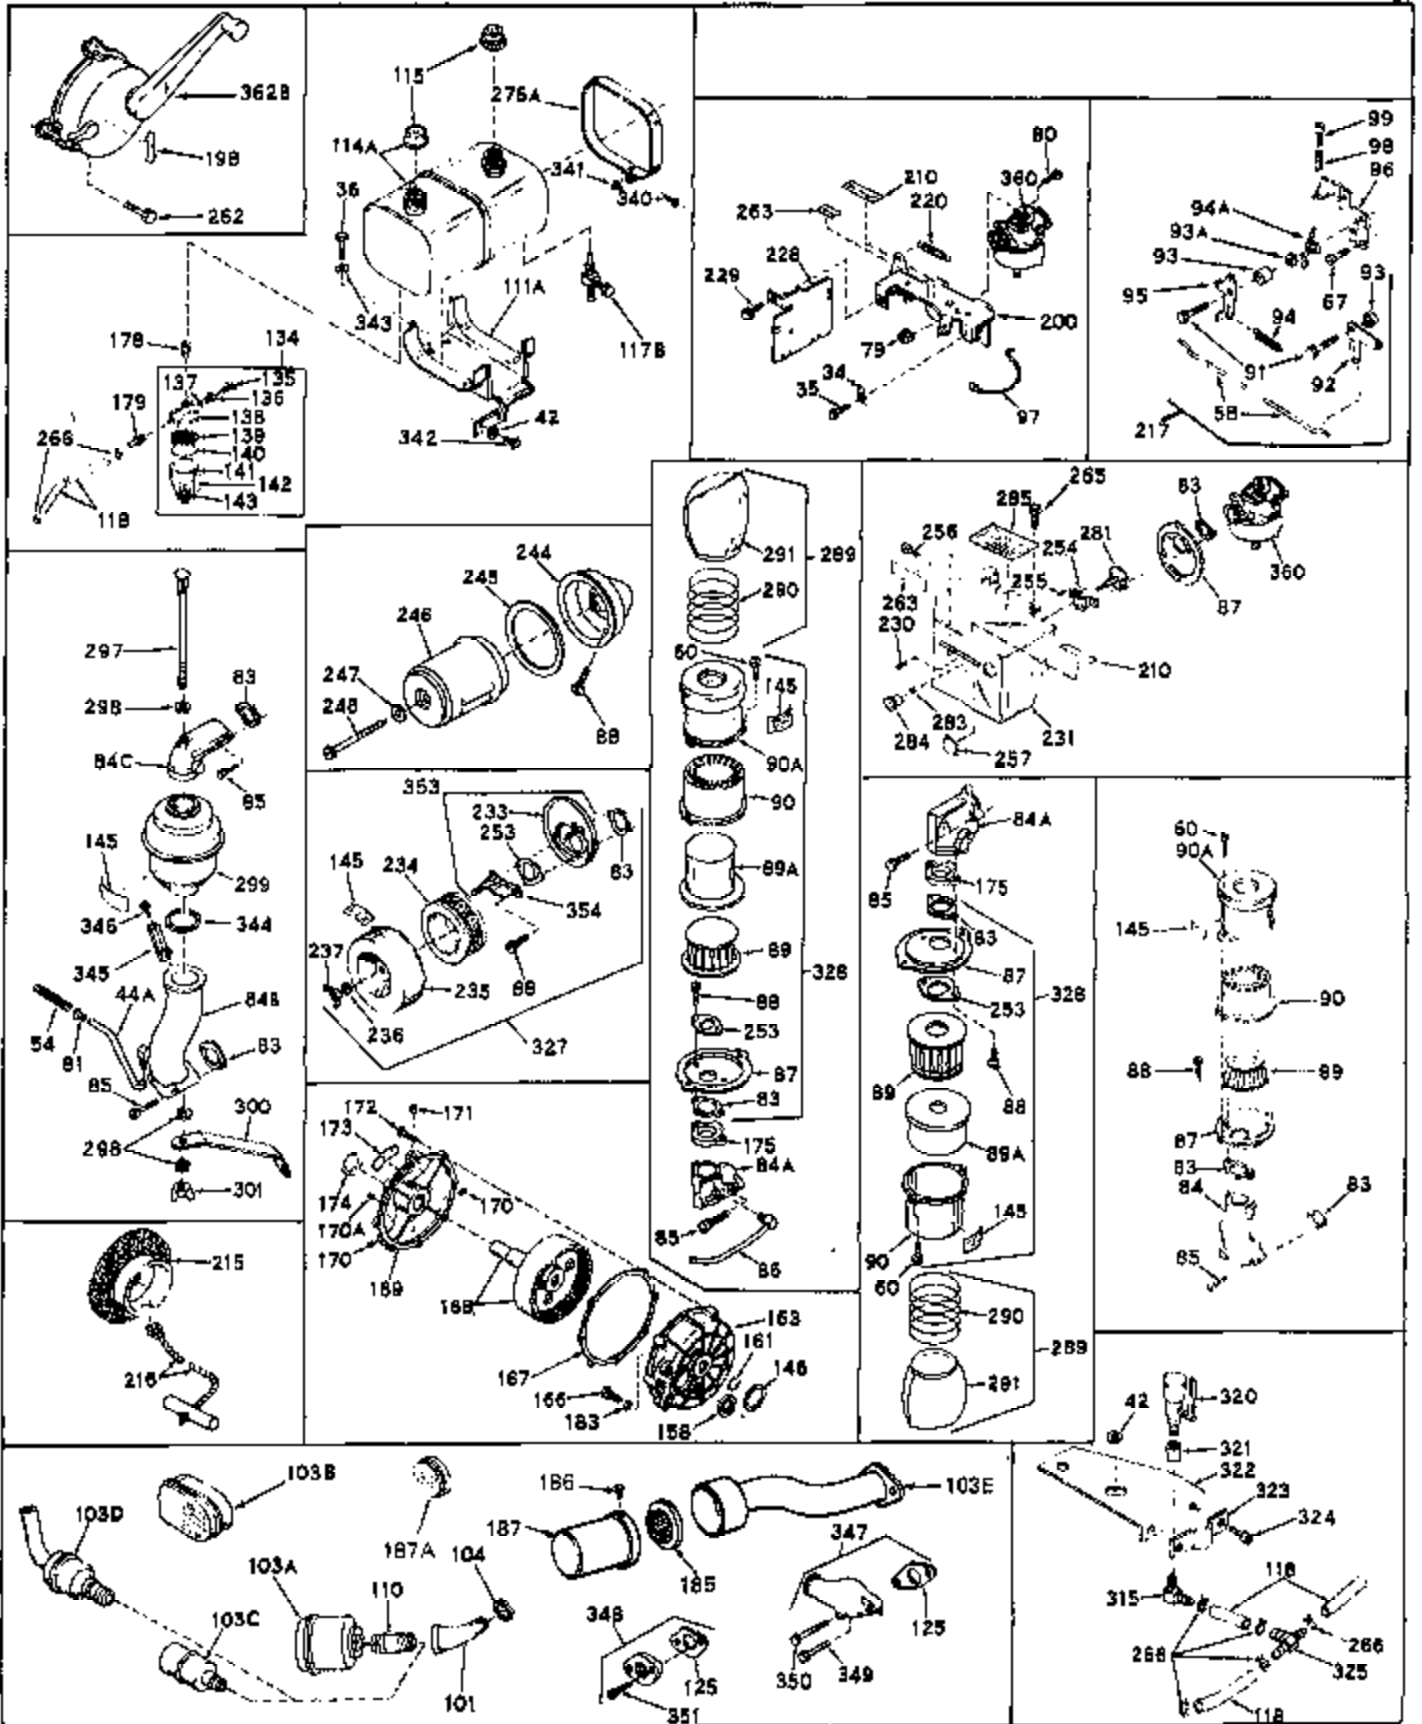

Ref #	Part Number	Qty	Description
34	27793	0	Clip, Conduit
35	28942	0	Screw
36	650694	0	Screw, Hex hd. cap, 5/16-18 x 2
36	650695	0	Screw, Hex hd. cap, 5/16-18 x 2-1/4 (Grade 8)
36	650697	0	Screw, Hex hd. cap, 5/16-18 x 2-1/2
42	26073	0	Washer, Connecting rod bolt
54	28819	0	Spring, Fuel line
54	31778	0	Spring, Coil
60	650152	0	Screw
67	650399	0	Screw, Phil. fil. hd. Sems, 10-32 x 5/8
79	29752	0	Nut
80	650572	0	Screw
83	27272	0	Gasket, Air cleaner
85	29786	0	Screw
85	650163	0	Screw, Fil. hd. Sems, 10-32 x 7/8
85	650416	0	Screw, Rd. hd. Sems, 10-32 x 1
85	650605	0	Screw
87	31691	0	Bracket, Air cleaner
88	28820	0	Screw
88	650399	0	Screw, Phil. fil. hd. Sems, 10-32 x 5/8
88	650521	0	Screw
89A	31700	0	Element, Air cleaner
90	31692	0	Body, Air cleaner
91	30312	0	Screw, Hex washer hd. Sems, 10-32 x 1/2
98	28569	0	Spring, Compression
98	32924	0	Spring, Compression
99	29500	0	Screw, Fil. hd. mach., Sems, 8-32 x 3/4
99	650223	0	Screw, Fil. slotted hd. Sems, 8-32 x 5/8
99	650688	0	Screw, Hex hd., 10-32 x 1-5/16" (Drilled)
104	28443	0	Nut, Conduit (1/8" thick)
104	32862	0	Nut, Conduit (1/4" thick)
115	32387A	0	Cap, Fuel filler (Charcoal Plastic) (Spurt)
115	33032	0	Cap, Fuel filler (Red Plastic) (Spurt)
118	29774	0	Line, Fuel (Braided 8.25")
118	30705	0	Line, Fuel (Braided 16")
118	30962	0	Line, Fuel (Braided 32")
125	27930	0	Gasket, Exhaust
145	31871	0	Decal, Air cleaner
146	28451	0	Gasket, Housing
171	24590	0	Plug, Pipe
215	28301	0	Pulley, Starter
216	590343	0	Rope & Handle Assy., Starter
228	30820	0	Baffle, Heat
229	28942	0	Screw
230	650257	0	Screw, Pan hd. Sems, 8-32 x 5/16
253	30767	0	Spacer, Air cleaner
255	28820	0	Screw
256	650760	0	Screw
257	31291	0	Plug, Cover
262	29716	0	Screw
265	650701	0	Screw, Hex washer hd. shakeproof,
266	26460	0	Clamp, Fuel line
289	730512	0	Kit, Pre-cleaner
290	31667	0	Spring, Pre-cleaner bag
291	31668	0	Bag, Pre-cleaner
327	730128	0	Cleaner Assy., Air
328	730127	0	Cleaner Assy., Air (Poly)
342	29212	0	Screw