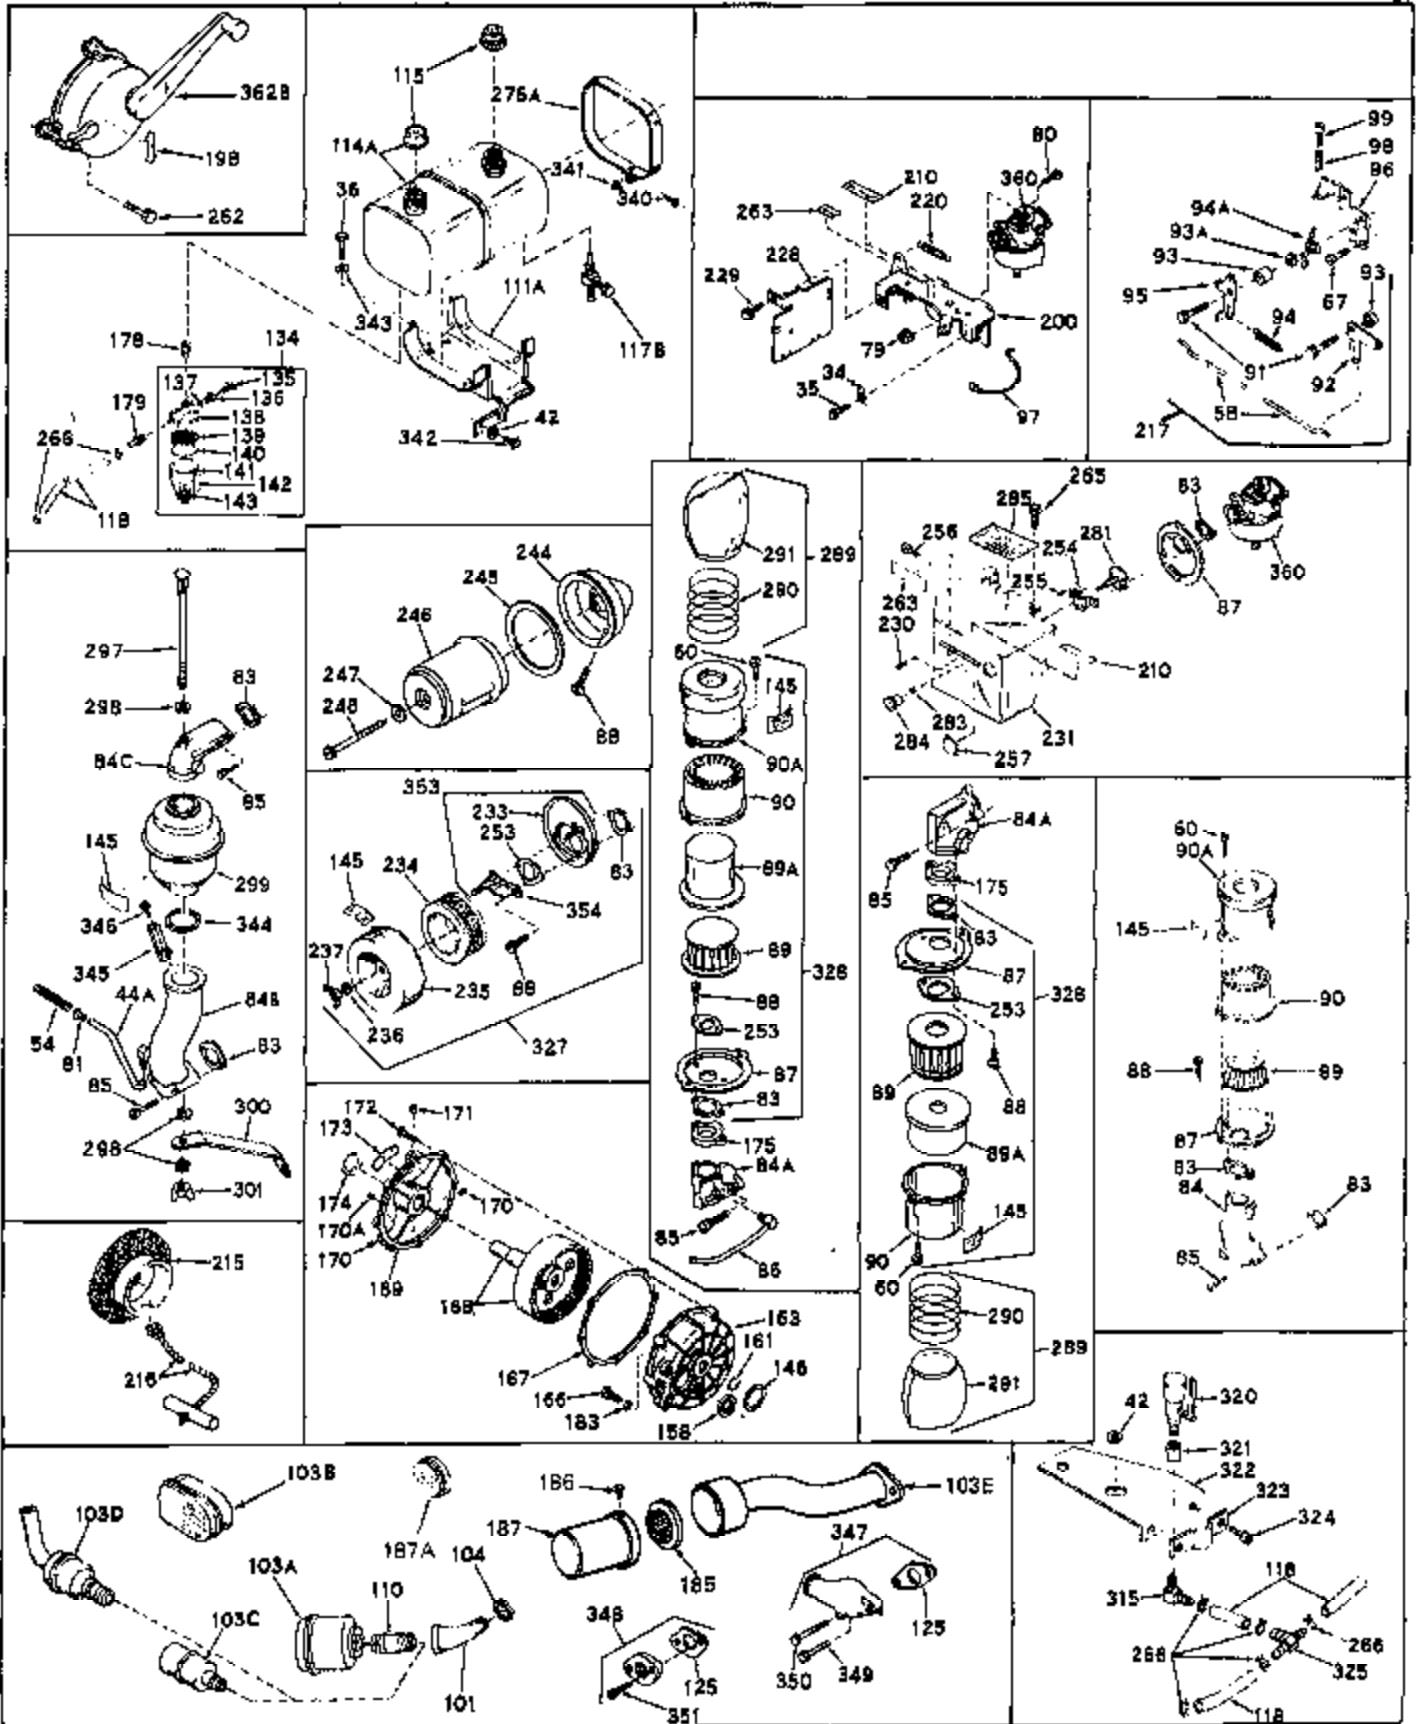

Engine Parts List #2

Ref #	Part Number	Qty	Description
34	27793	0	Clip, Conduit
35	28942	0	Screw
36	650694	0	Screw, Hex hd. cap, 5/16-18 x 2
36	650695	0	Screw, Hex hd. cap, 5/16-18 x 2-1/4 (Grade 8)
36	650697	0	Screw, Hex hd. cap, 5/16-18 x 2-1/2
42	26073	0	Washer, Connecting rod bolt
54	28819	0	Spring, Fuel line
54	31778	0	Spring, Coil
60	650152	0	Screw
67	650399	0	Screw, Phil. fil. hd. Sems, 10-32 x 5/8
79	29752	0	Nut
80	650572	0	Screw
83	27272	0	Gasket, Air cleaner
85	29786	0	Screw
85	650163	0	Screw, Fil. hd. Sems, 10-32 x 7/8
85	650416	0	Screw, Rd. hd. Sems, 10-32 x 1
85	650605	0	Screw
87	31691	0	Bracket, Air cleaner
88	28820	0	Screw
88	650399	0	Screw, Phil. fil. hd. Sems, 10-32 x 5/8
88	650521	0	Screw
89	30727	0	Element, Air cleaner
90	31692	0	Body, Air cleaner
91	30312	0	Screw, Hex washer hd. Sems, 10-32 x 1/2
97	28468	0	Wire, Ground (Female fitting both ends)
98	28569	0	Spring, Compression
98	32924	0	Spring, Compression
99	29500	0	Screw, Fil. hd. mach., Sems, 8-32 x 3/4
99	650223	0	Screw, Fil. slotted hd. Sems, 8-32 x 5/8
99	650688	0	Screw, Hex hd., 10-32 x 1-5/16" (Drilled)
104	28443	0	Nut, Conduit (1/8" thick)
104	32862	0	Nut, Conduit (1/4" thick)
115	32387A	0	Cap, Fuel filler (Charcoal Plastic) (Spurt)
115	33032	0	Cap, Fuel filler (Red Plastic) (Spurt)
118	29774	0	Line, Fuel (Braided 8.25")
118	30705	0	Line, Fuel (Braided 16")
118	30962	0	Line, Fuel (Braided 32")
125	27930	0	Gasket, Exhaust
145	31752	0	Decal, Air cleaner
146	28451	0	Gasket, Housing
171	24590	0	Plug, Pipe
200	33110	0	Control Assy., Speed (Remote)
215	28301	0	Pulley, Starter
216	590343	0	Rope & Handle Assy., Starter
220	30826	0	Spring, Extension
228	30820	0	Baffle, Heat
229	28942	0	Screw
230	650257	0	Screw, Pan hd. Sems, 8-32 x 5/16
253	30767	0	Spacer, Air cleaner
255	28820	0	Screw
256	650760	0	Screw
257	31291	0	Plug, Cover
262	29716	0	Screw
265	650701	0	Screw, Hex washer hd. shakeproof,
266	26460	0	Clamp, Fuel line
289	730512	0	Kit, Pre-cleaner
290	31667	0	Spring, Pre-cleaner bag
291	31668	0	Bag, Pre-cleaner