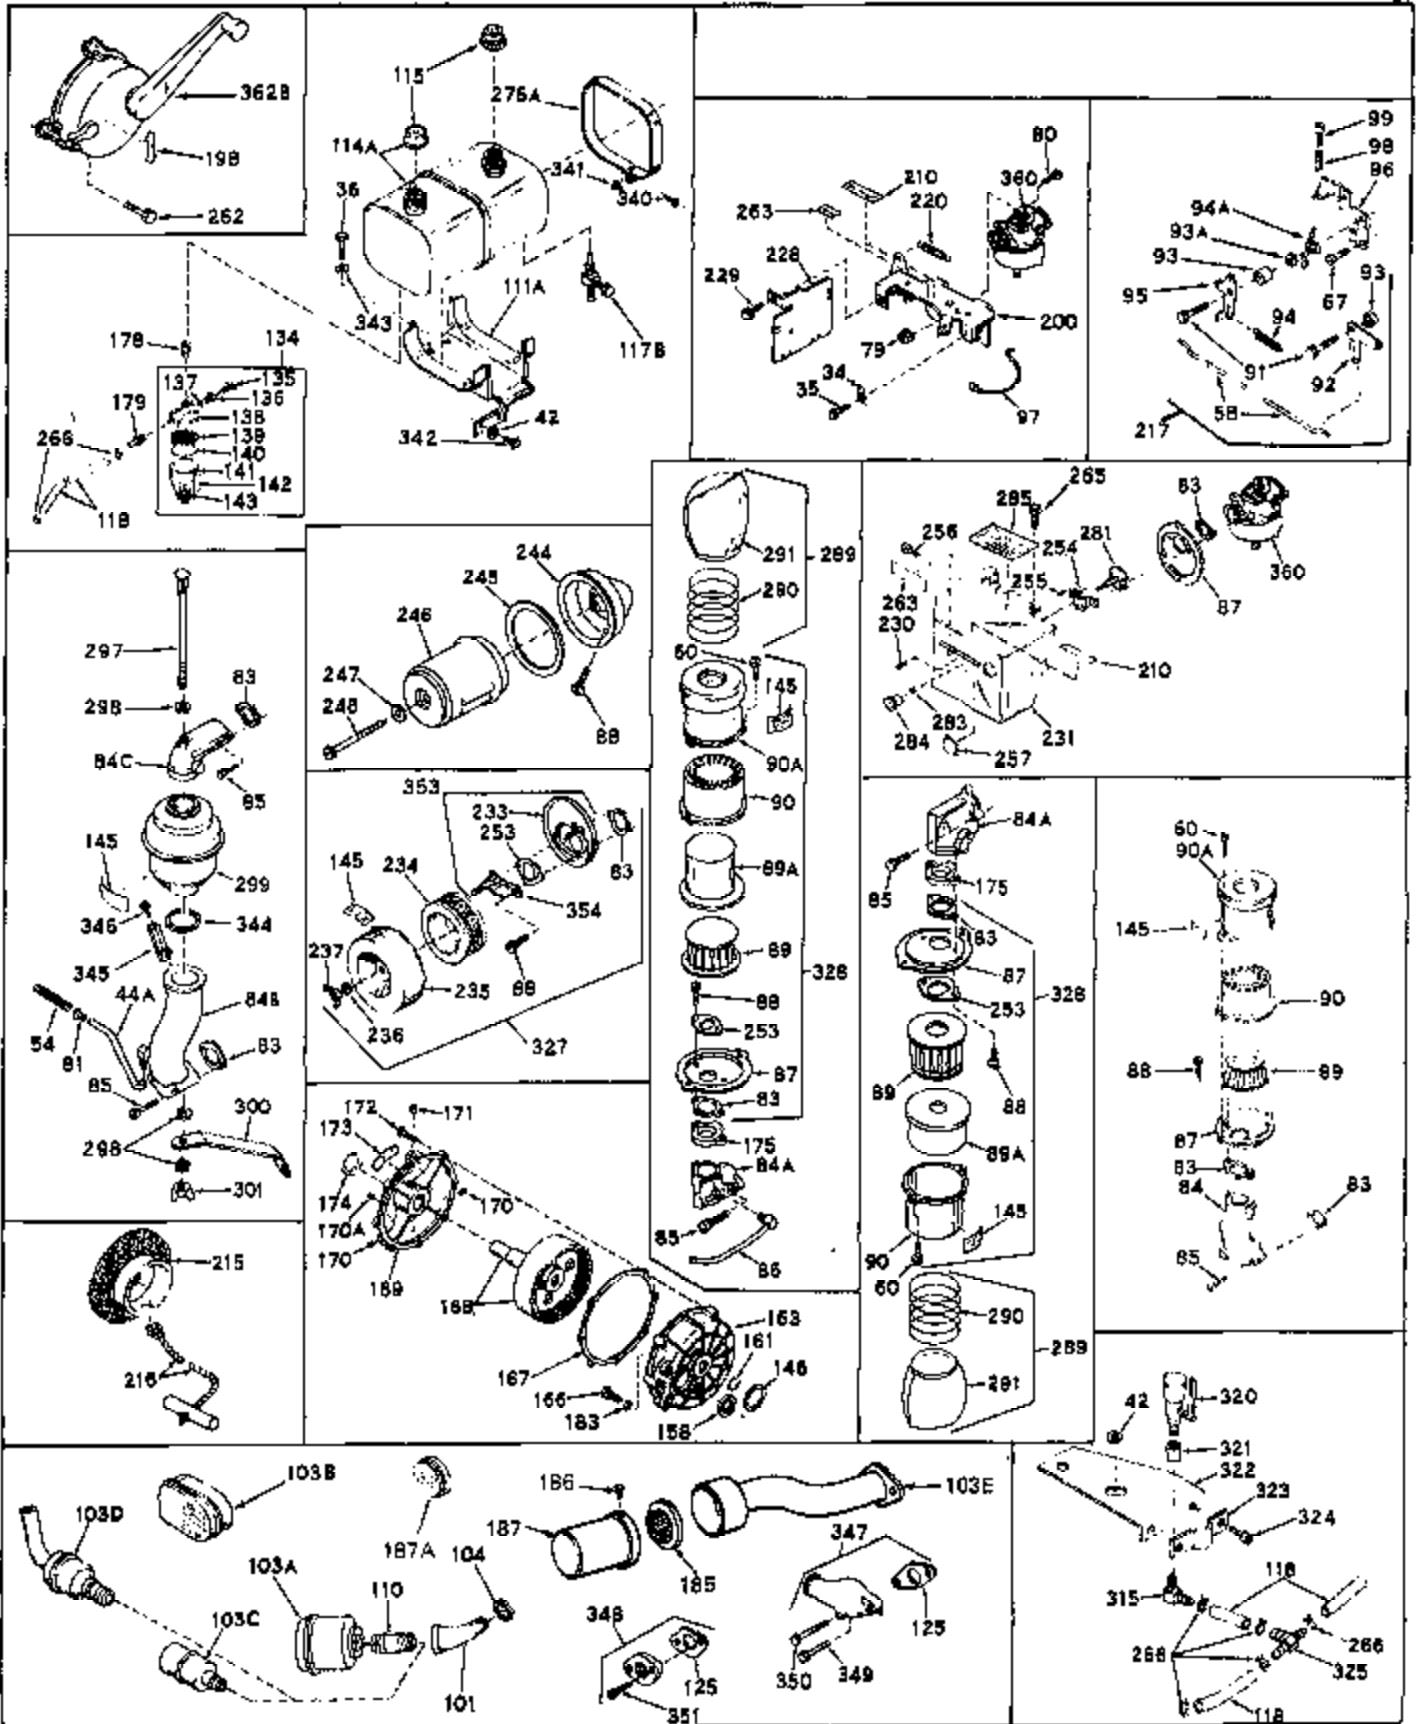

Ref #	Part Number	Qty	Description
34	27793	0	Clip, Conduit
35	28942	0	Screw
36	650694	0	Screw, Hex hd. cap, 5/16-18 x 2
36	650695	0	Screw, Hex hd. cap, 5/16-18 x 2-1/4 (Grade 8)
36	650697	0	Screw, Hex hd. cap, 5/16-18 x 2-1/2
42	26073	0	Washer, Connecting rod bolt
54	28819	0	Spring, Fuel line
54	31778	0	Spring, Coil
60	650152	0	Screw
67	650399	0	Screw, Phil. fil. hd. Sems, 10-32 x 5/8
79	29752	0	Nut
80	650572	0	Screw
83	27272	0	Gasket, Air cleaner
85	29786	0	Screw
85	650163	0	Screw, Fil. hd. Sems, 10-32 x 7/8
85	650416	0	Screw, Rd. hd. Sems, 10-32 x 1
85	650605	0	Screw
87	31691	0	Bracket, Air cleaner
88	650521	0	Screw
88	28820	0	Screw
88	650399	0	Screw, Phil. fil. hd. Sems, 10-32 x 5/8
89	30727	0	Element, Air cleaner
90	31692	0	Body, Air cleaner
91	30312	0	Screw, Hex washer hd. Sems, 10-32 x 1/2
98	28569	0	Spring, Compression
98	32924	0	Spring, Compression
99	29500	0	Screw, Fil. hd. mach., Sems, 8-32 x 3/4
99	650223	0	Screw, Fil. slotted hd. Sems, 8-32 x 5/8
99	650688	0	Screw, Hex hd., 10-32 x 1-5/16" (Drilled)
104	28443	0	Nut, Conduit (1/8" thick)
104	32862	0	Nut, Conduit (1/4" thick)
115	32387A	0	Cap, Fuel filler (Charcoal Plastic) (Spurt)
115	33032	0	Cap, Fuel filler (Red Plastic) (Spurt)
118	29774	0	Line, Fuel (Braided 8.25")
118	30705	0	Line, Fuel (Braided 16")
118	30962	0	Line, Fuel (Braided 32")
125	27930	0	Gasket, Exhaust
145	31752	0	Decal, Air cleaner
146	28451	0	Gasket, Housing
171	24590	0	Plug, Pipe
215	28301	0	Pulley, Starter
216	590343	0	Rope & Handle Assy., Starter
228	30820	0	Baffle, Heat
229	28942	0	Screw
230	650257	0	Screw, Pan hd. Sems, 8-32 x 5/16
253	30767	0	Spacer, Air cleaner
255	28820	0	Screw
256	650760	0	Screw
257	31291	0	Plug, Cover
262	29716	0	Screw
265	650701	0	Screw, Hex washer hd. shakeproof,
266	26460	0	Clamp, Fuel line
289	730512	0	Kit, Pre-cleaner
290	31667	0	Spring, Pre-cleaner bag
291	31668	0	Bag, Pre-cleaner
327	730128	0	Cleaner Assy., Air
328	730127	0	Cleaner Assy., Air (Poly)
342	29212	0	Screw