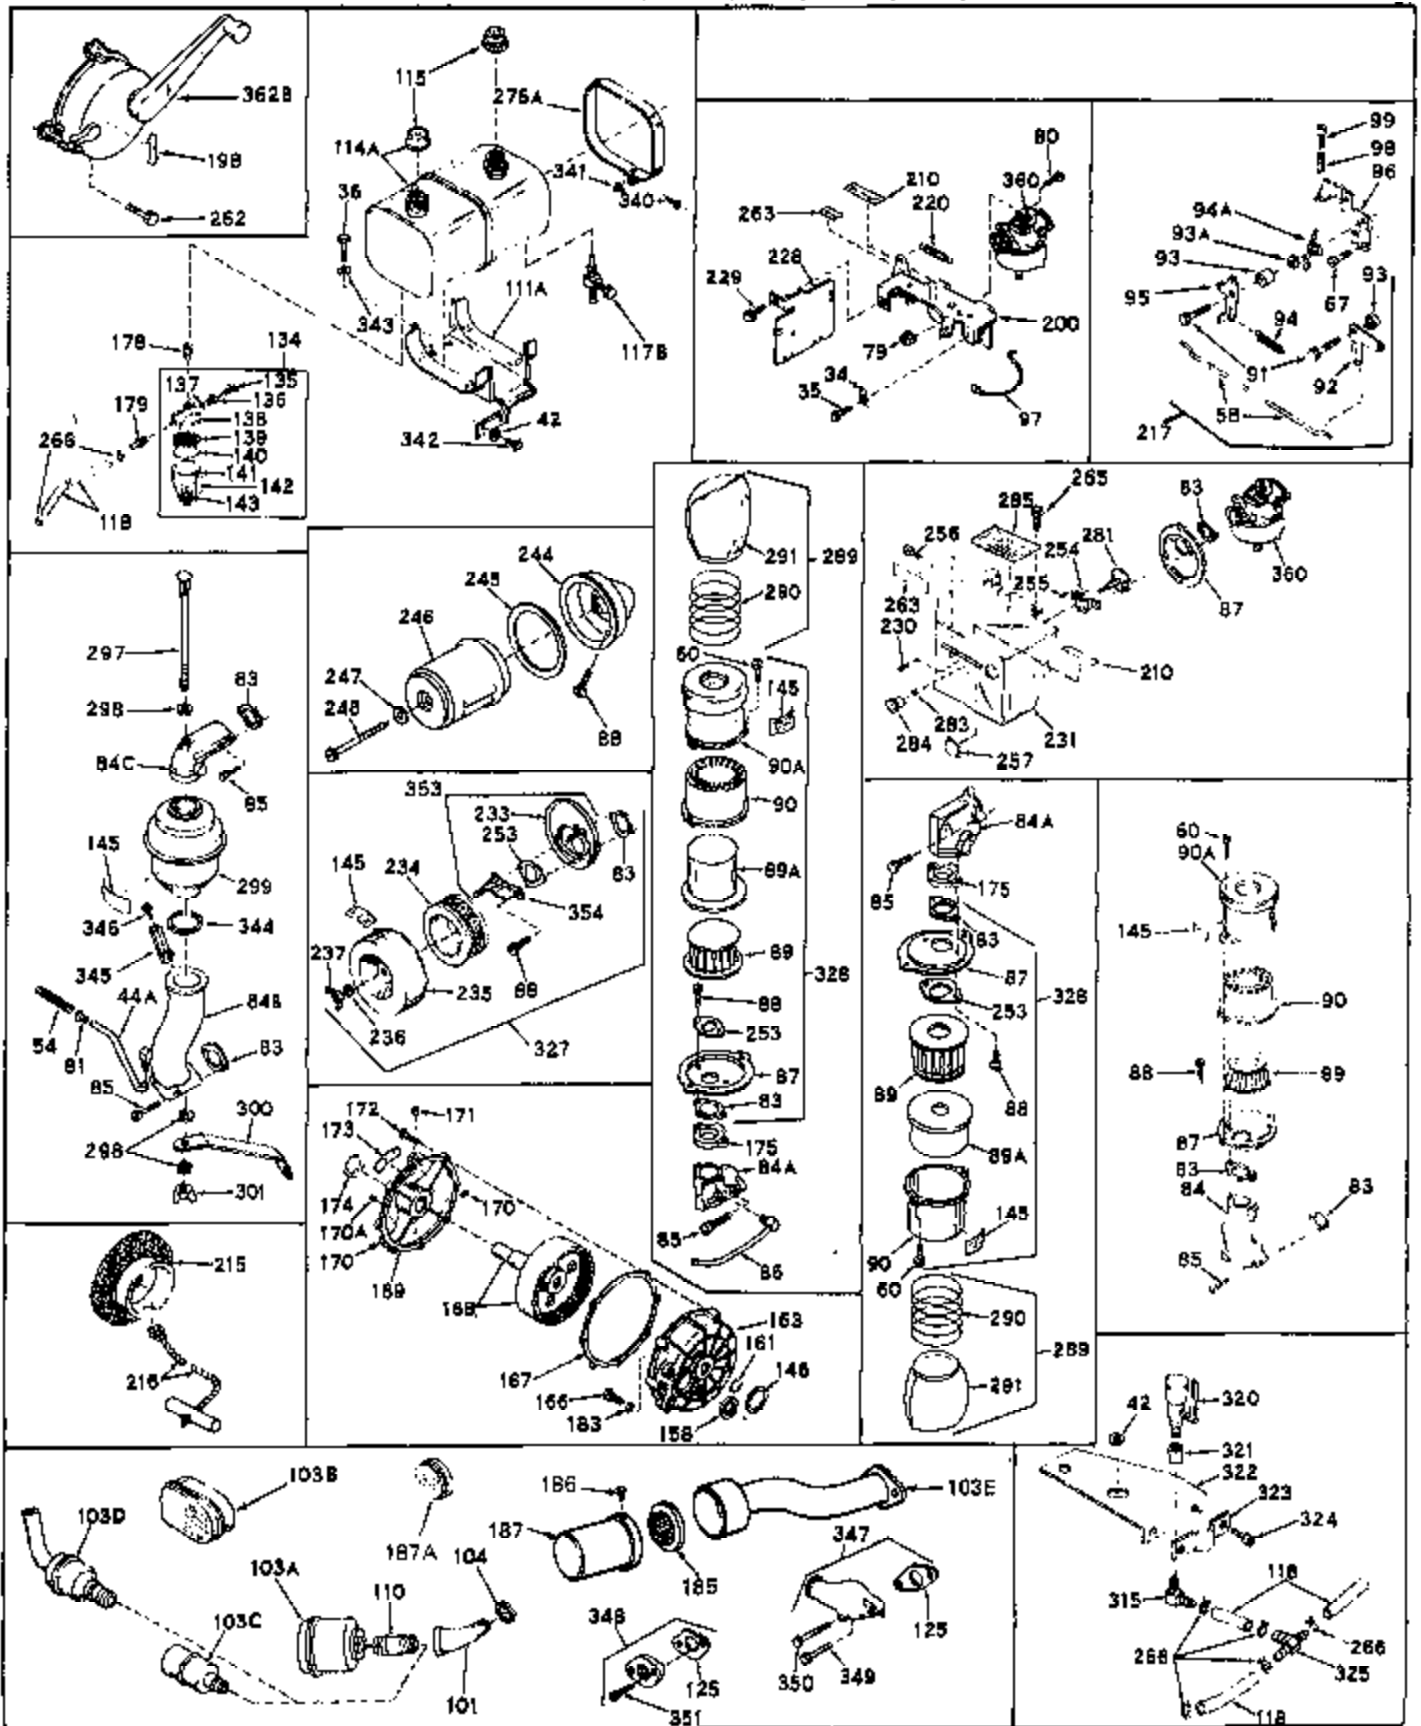

Engine Parts List #2

Ref #	Part Number	Qty	Description
34	27793	0	Clip, Conduit
35	28942	0	Screw
36	650694	0	Screw, Hex hd. cap, 5/16-18 x 2
36	650695	0	Screw, Hex hd. cap, 5/16-18 x 2-1/4 (Grade 8)
36	650697	0	Screw, Hex hd. cap, 5/16-18 x 2-1/2
42	26073	0	Washer, Connecting rod bolt
54	28819	0	Spring, Fuel line
54	31778	0	Spring, Coil
60	650152	0	Screw
67	650399	0	Screw, Phil. fil. hd. Sems, 10-32 x 5/8
79	29752	0	Nut
80	650572	0	Screw
83	27272	0	Gasket, Air cleaner
85	29786	0	Screw
85	650163	0	Screw, Fil. hd. Sems, 10-32 x 7/8
85	650416	0	Screw, Rd. hd. Sems, 10-32 x 1
85	650605	0	Screw
87	31691	0	Bracket, Air cleaner
88	650521	0	Screw
88	28820	0	Screw
88	650399	0	Screw, Phil. fil. hd. Sems, 10-32 x 5/8
89	30727	0	Element, Air cleaner
90	31692	0	Body, Air cleaner
91	30312	0	Screw, Hex washer hd. Sems, 10-32 x 1/2
97	28468	0	Wire, Ground (Female fitting both ends)
98	28569	0	Spring, Compression
98	32924	0	Spring, Compression
99	29500	0	Screw, Fil. hd. mach., Sems, 8-32 x 3/4
99	650223	0	Screw, Fil. slotted hd. Sems, 8-32 x 5/8
99	650688	0	Screw, Hex hd., 10-32 x 1-5/16" (Drilled)
104	28443	0	Nut, Conduit (1/8" thick)
104	32862	0	Nut, Conduit (1/4" thick)
115	32387A	0	Cap, Fuel filler (Charcoal Plastic) (Spurt)
115	33032	0	Cap, Fuel filler (Red Plastic) (Spurt)
118	29774	0	Line, Fuel (Braided 8.25")
118	30705	0	Line, Fuel (Braided 16")
118	30962	0	Line, Fuel (Braided 32")
125	27930	0	Gasket, Exhaust
145	31752	0	Decal, Air cleaner
146	28451	0	Gasket, Housing
171	24590	0	Plug, Pipe
200	33110	0	Control Assy., Speed (Remote)
215	28301	0	Pulley, Starter
216	590343	0	Rope & Handle Assy., Starter
220	30826	0	Spring, Extension
228	30820	0	Baffle, Heat
229	28942	0	Screw
230	650257	0	Screw, Pan hd. Sems, 8-32 x 5/16
253	30767	0	Spacer, Air cleaner
255	28820	0	Screw
256	650760	0	Screw
257	31291	0	Plug, Cover
262	29716	0	Screw
265	650701	0	Screw, Hex washer hd. shakeproof,
266	26460	0	Clamp, Fuel line
289	730512	0	Kit, Pre-cleaner
290	31667	0	Spring, Pre-cleaner bag
291	31668	0	Bag, Pre-cleaner