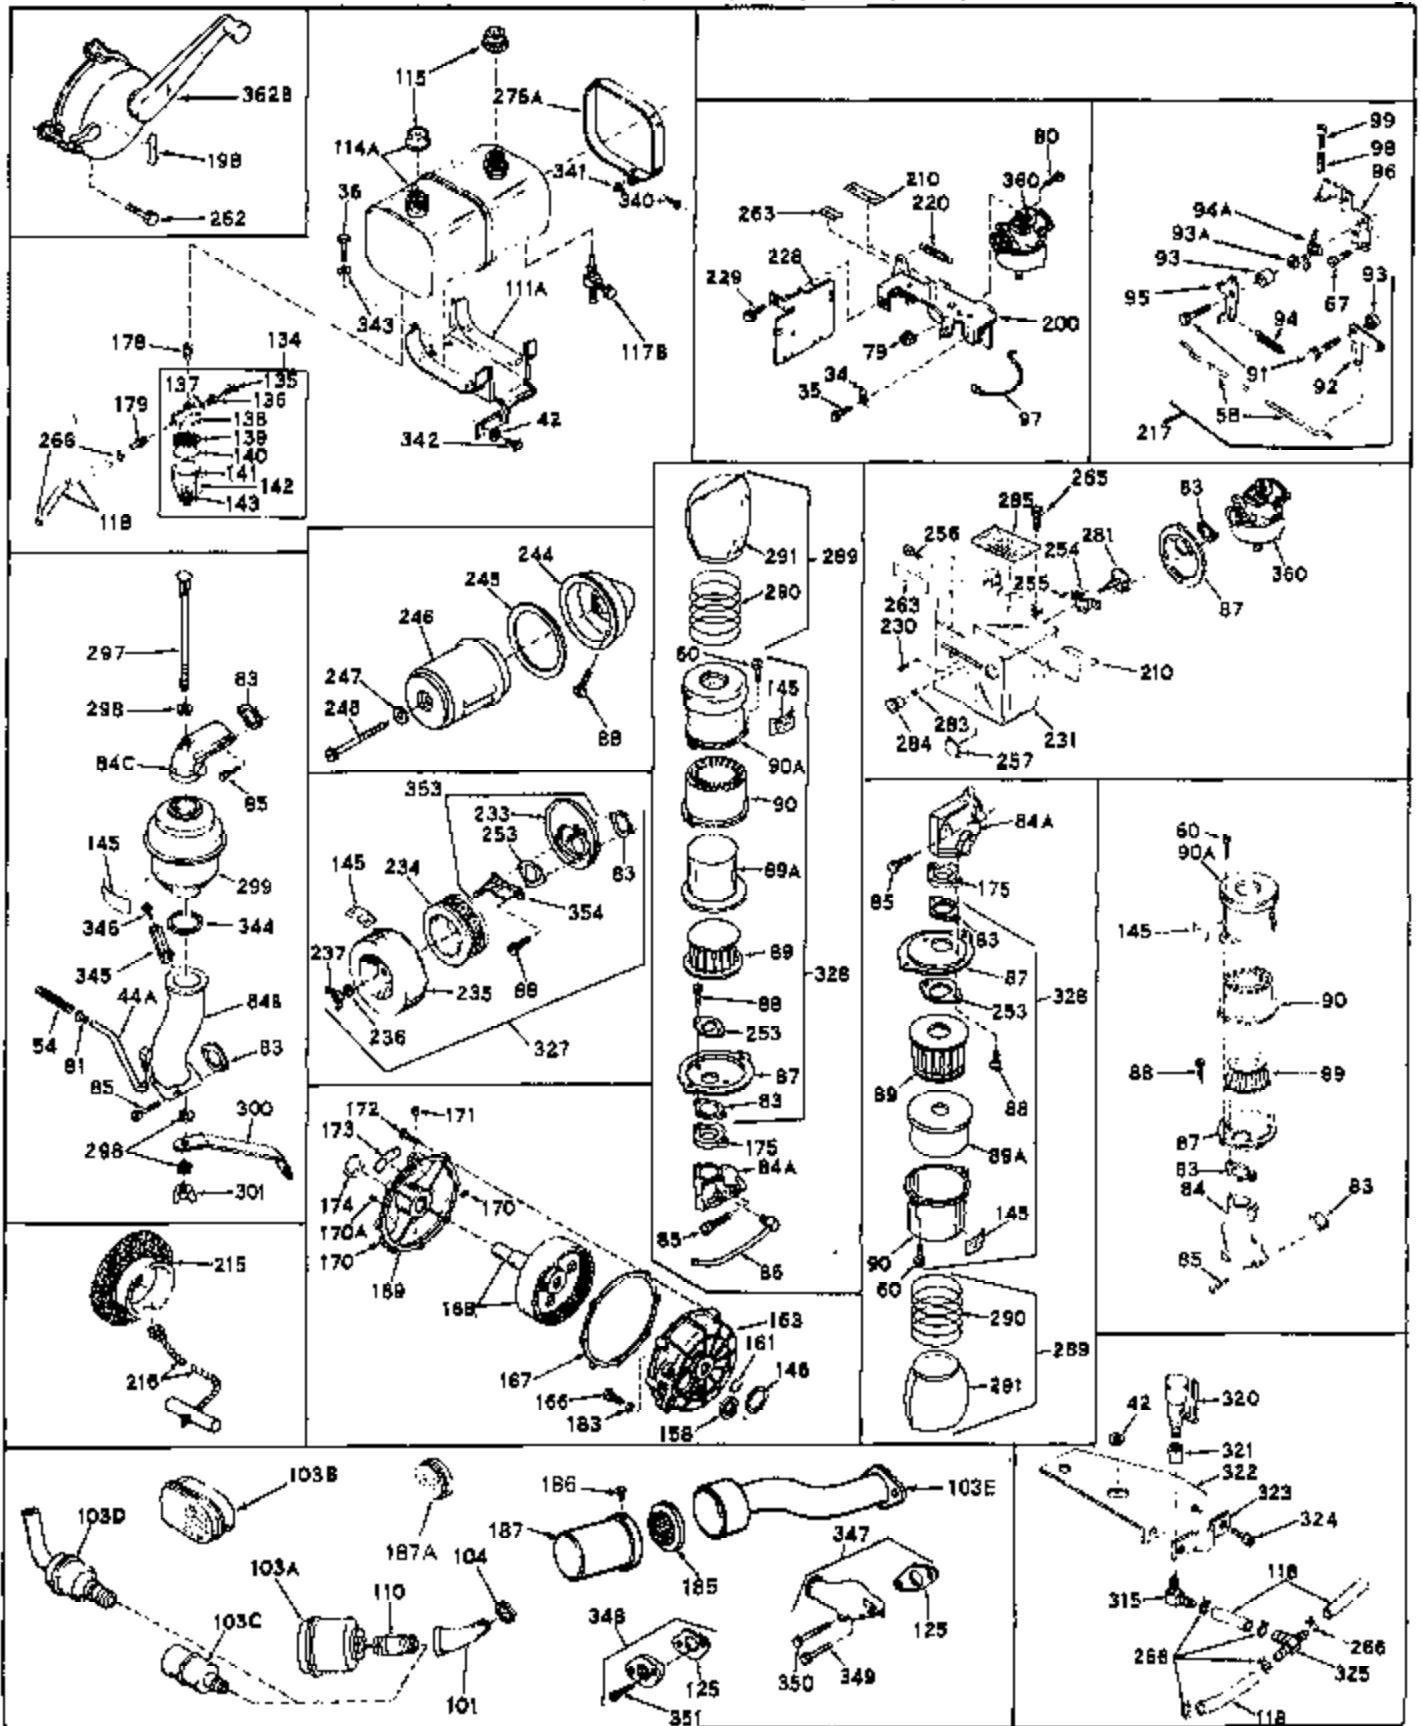

Ref #	Part Number	Qty	Description
34	27793	0	Clip, Conduit
35	28942	0	Screw
36	650694	0	Screw, Hex hd. cap, 5/16-18 x 2
36	650695	0	Screw, Hex hd. cap, 5/16-18 x 2-1/4 (Grade 8)
36	650697	0	Screw, Hex hd. cap, 5/16-18 x 2-1/2
42	26073	0	Washer, Connecting rod bolt
54	28819	0	Spring, Fuel line
54	31778	0	Spring, Coil
60	650152	0	Screw
67	650399	0	Screw, Phil. fil. hd. Sems, 10-32 x 5/8
79	29752	0	Nut
80	650572	0	Screw
83	27272	0	Gasket, Air cleaner
85	29786	0	Screw
85	650163	0	Screw, Fil. hd. Sems, 10-32 x 7/8
85	650416	0	Screw, Rd. hd. Sems, 10-32 x 1
85	650605	0	Screw
87	31691	0	Bracket, Air cleaner
88	28820	0	Screw
88	650399	0	Screw, Phil. fil. hd. Sems, 10-32 x 5/8
88	650521	0	Screw
89	30727	0	Element, Air cleaner
90	31692	0	Body, Air cleaner
91	30312	0	Screw, Hex washer hd. Sems, 10-32 x 1/2
98	28569	0	Spring, Compression
98	32924	0	Spring, Compression
99	29500	0	Screw, Fil. hd. mach., Sems, 8-32 x 3/4
99	650223	0	Screw, Fil. slotted hd. Sems, 8-32 x 5/8
99	650688	0	Screw, Hex hd., 10-32 x 1-5/16" (Drilled)
101	30209	0	Elbow, Exhaust (45°)
103A	29633	0	Muffler
104	28443	0	Nut, Conduit (1/8" thick)
104	32862	0	Nut, Conduit (1/4" thick)
110	30244	0	Nipple, Exhaust pipe (2-1/2")
115	32387A	0	Cap, Fuel filler (Charcoal Plastic) (Spurt)
115	33032	0	Cap, Fuel filler (Red Plastic) (Spurt)
118	29774	0	Line, Fuel (Braided 8.25")
118	30705	0	Line, Fuel (Braided 16")
118	30962	0	Line, Fuel (Braided 32")
125	27930	0	Gasket, Exhaust
145	31752	0	Decal, Air cleaner
146	28451	0	Gasket, Housing
171	24590	0	Plug, Pipe
215	28301	0	Pulley, Starter
216	590343	0	Rope & Handle Assy., Starter
228	30820	0	Baffle, Heat
229	28942	0	Screw
230	650257	0	Screw, Pan hd. Sems, 8-32 x 5/16
253	30767	0	Spacer, Air cleaner
255	28820	0	Screw
256	650760	0	Screw
257	31291	0	Plug, Cover
262	29716	0	Screw
265	650701	0	Screw, Hex washer hd. shakeproof,
266	26460	0	Clamp, Fuel line
289	730512	0	Kit, Pre-cleaner
290	31667	0	Spring, Pre-cleaner bag
291	31668	0	Bag, Pre-cleaner