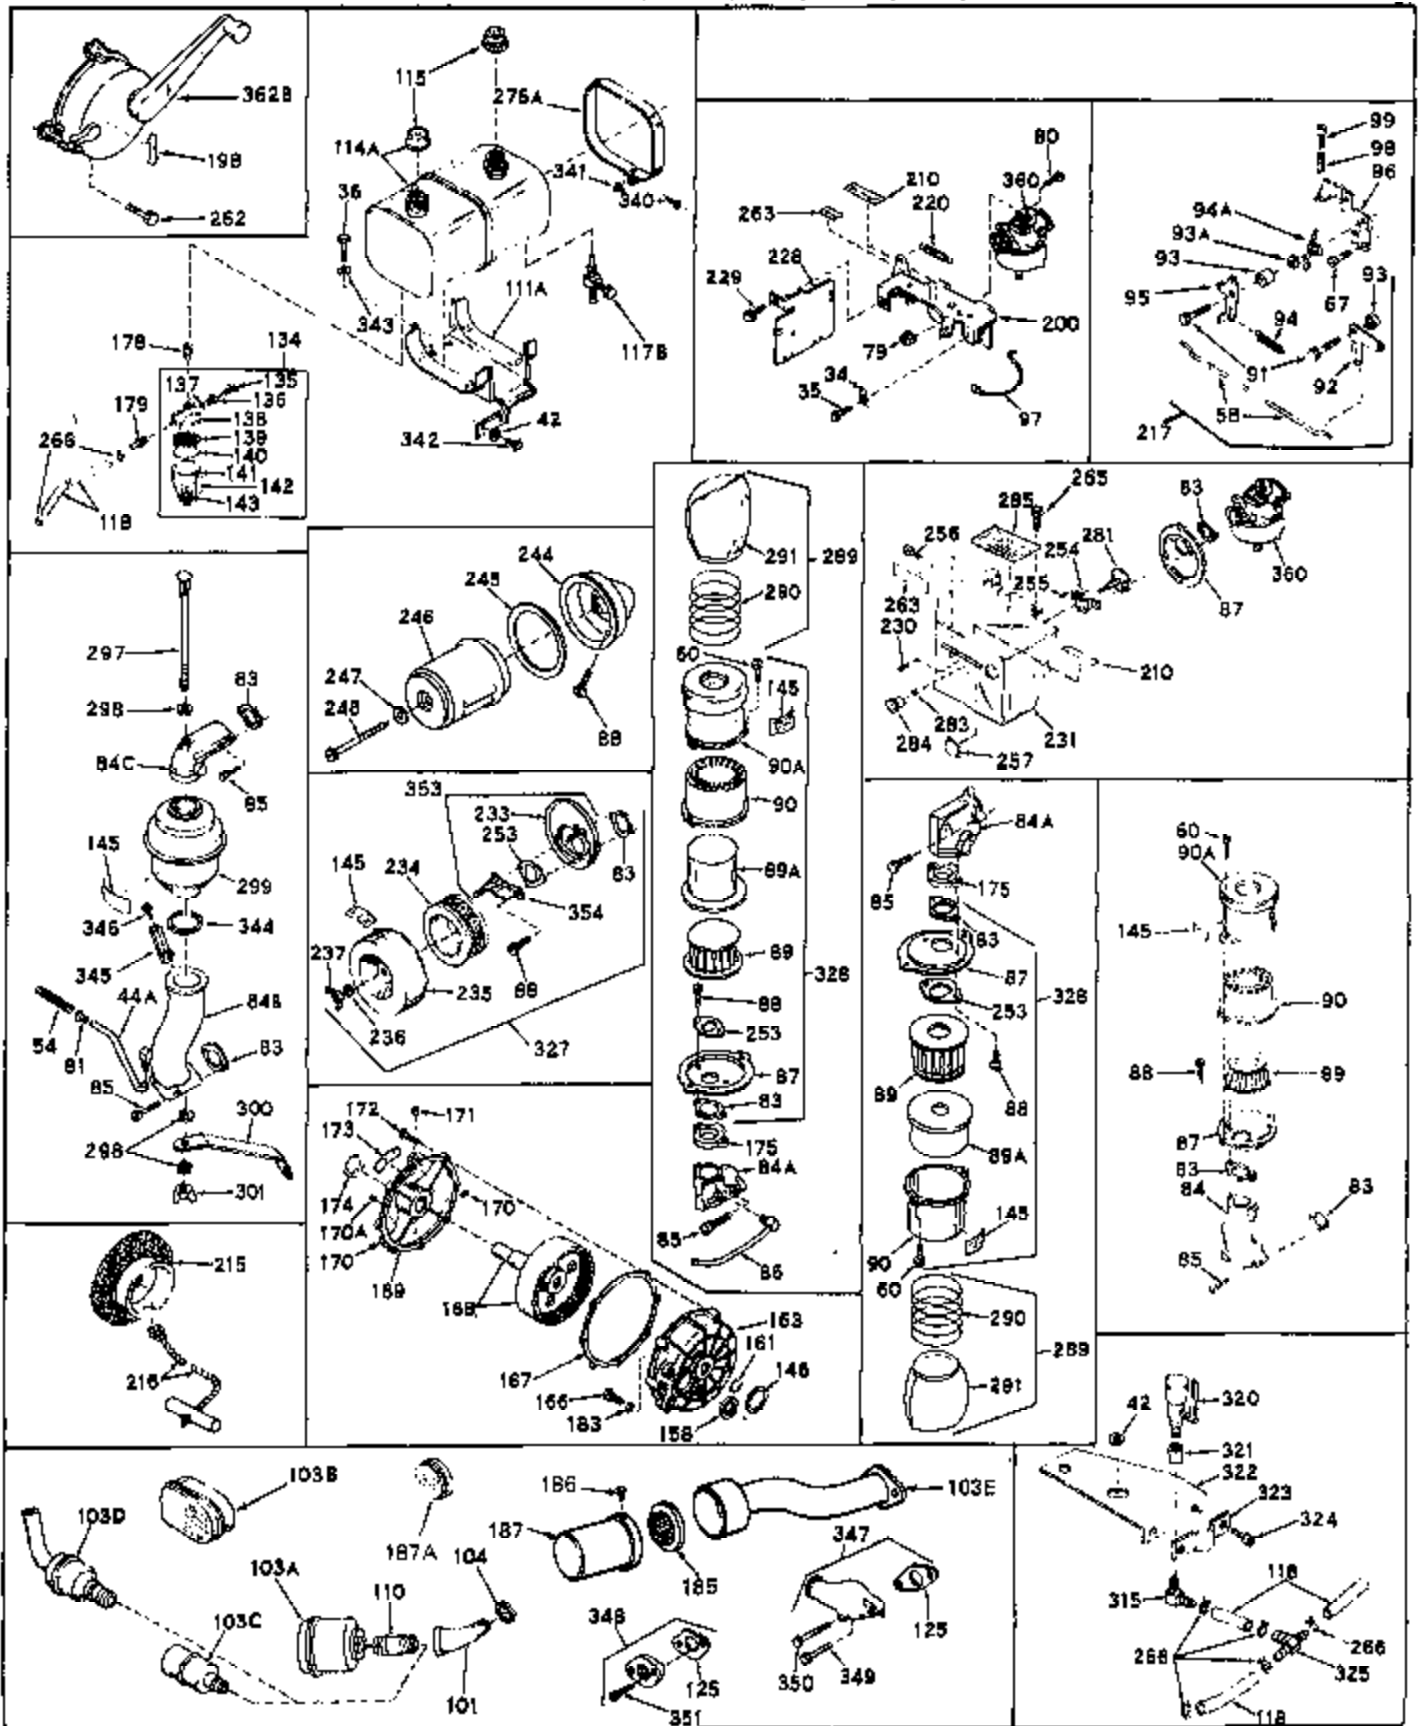

Ref #	Part Number	Qty	Description
34	27793	0	Clip, Conduit
35	28942	0	Screw
36	650694	0	Screw, Hex hd. cap, 5/16-18 x 2
36	650695	0	Screw, Hex hd. cap, 5/16-18 x 2-1/4 (Grade 8)
36	650697	0	Screw, Hex hd. cap, 5/16-18 x 2-1/2
42	26073	0	Washer, Connecting rod bolt
54	28819	0	Spring, Fuel line
54	31778	0	Spring, Coil
60	650152	0	Screw
67	650399	0	Screw, Phil. fil. hd. Sems, 10-32 x 5/8
79	29752	0	Nut
80	650572	0	Screw
83	27272	0	Gasket, Air cleaner
85	29786	0	Screw
85	650163	0	Screw, Fil. hd. Sems, 10-32 x 7/8
85	650416	0	Screw, Rd. hd. Sems, 10-32 x 1
85	650605	0	Screw
87	31691	0	Bracket, Air cleaner
88	650521	0	Screw
88	28820	0	Screw
88	650399	0	Screw, Phil. fil. hd. Sems, 10-32 x 5/8
89	30727	0	Element, Air cleaner
90	31692	0	Body, Air cleaner
91	30312	0	Screw, Hex washer hd. Sems, 10-32 x 1/2
98	28569	0	Spring, Compression
98	32924	0	Spring, Compression
99	29500	0	Screw, Fil. hd. mach., Sems, 8-32 x 3/4
99	650223	0	Screw, Fil. slotted hd. Sems, 8-32 x 5/8
99	650688	0	Screw, Hex hd., 10-32 x 1-5/16" (Drilled)
101	30209	0	Elbow, Exhaust (45°)
103A	29633	0	Muffler
104	28443	0	Nut, Conduit (1/8" thick)
104	32862	0	Nut, Conduit (1/4" thick)
110	30244	0	Nipple, Exhaust pipe (2-1/2")
115	32387A	0	Cap, Fuel filler (Charcoal Plastic) (Spurt)
115	33032	0	Cap, Fuel filler (Red Plastic) (Spurt)
118	29774	0	Line, Fuel (Braided 8.25")
118	30705	0	Line, Fuel (Braided 16")
118	30962	0	Line, Fuel (Braided 32")
125	27930	0	Gasket, Exhaust
145	31752	0	Decal, Air cleaner
146	28451	0	Gasket, Housing
171	24590	0	Plug, Pipe
215	28301	0	Pulley, Starter
216	590343	0	Rope & Handle Assy., Starter
228	30820	0	Baffle, Heat
229	28942	0	Screw
230	650257	0	Screw, Pan hd. Sems, 8-32 x 5/16
253	30767	0	Spacer, Air cleaner
255	28820	0	Screw
256	650760	0	Screw
257	31291	0	Plug, Cover
262	29716	0	Screw
265	650701	0	Screw, Hex washer hd. shakeproof,
266	26460	0	Clamp, Fuel line
289	730512	0	Kit, Pre-cleaner
290	31667	0	Spring, Pre-cleaner bag
291	31668	0	Bag, Pre-cleaner