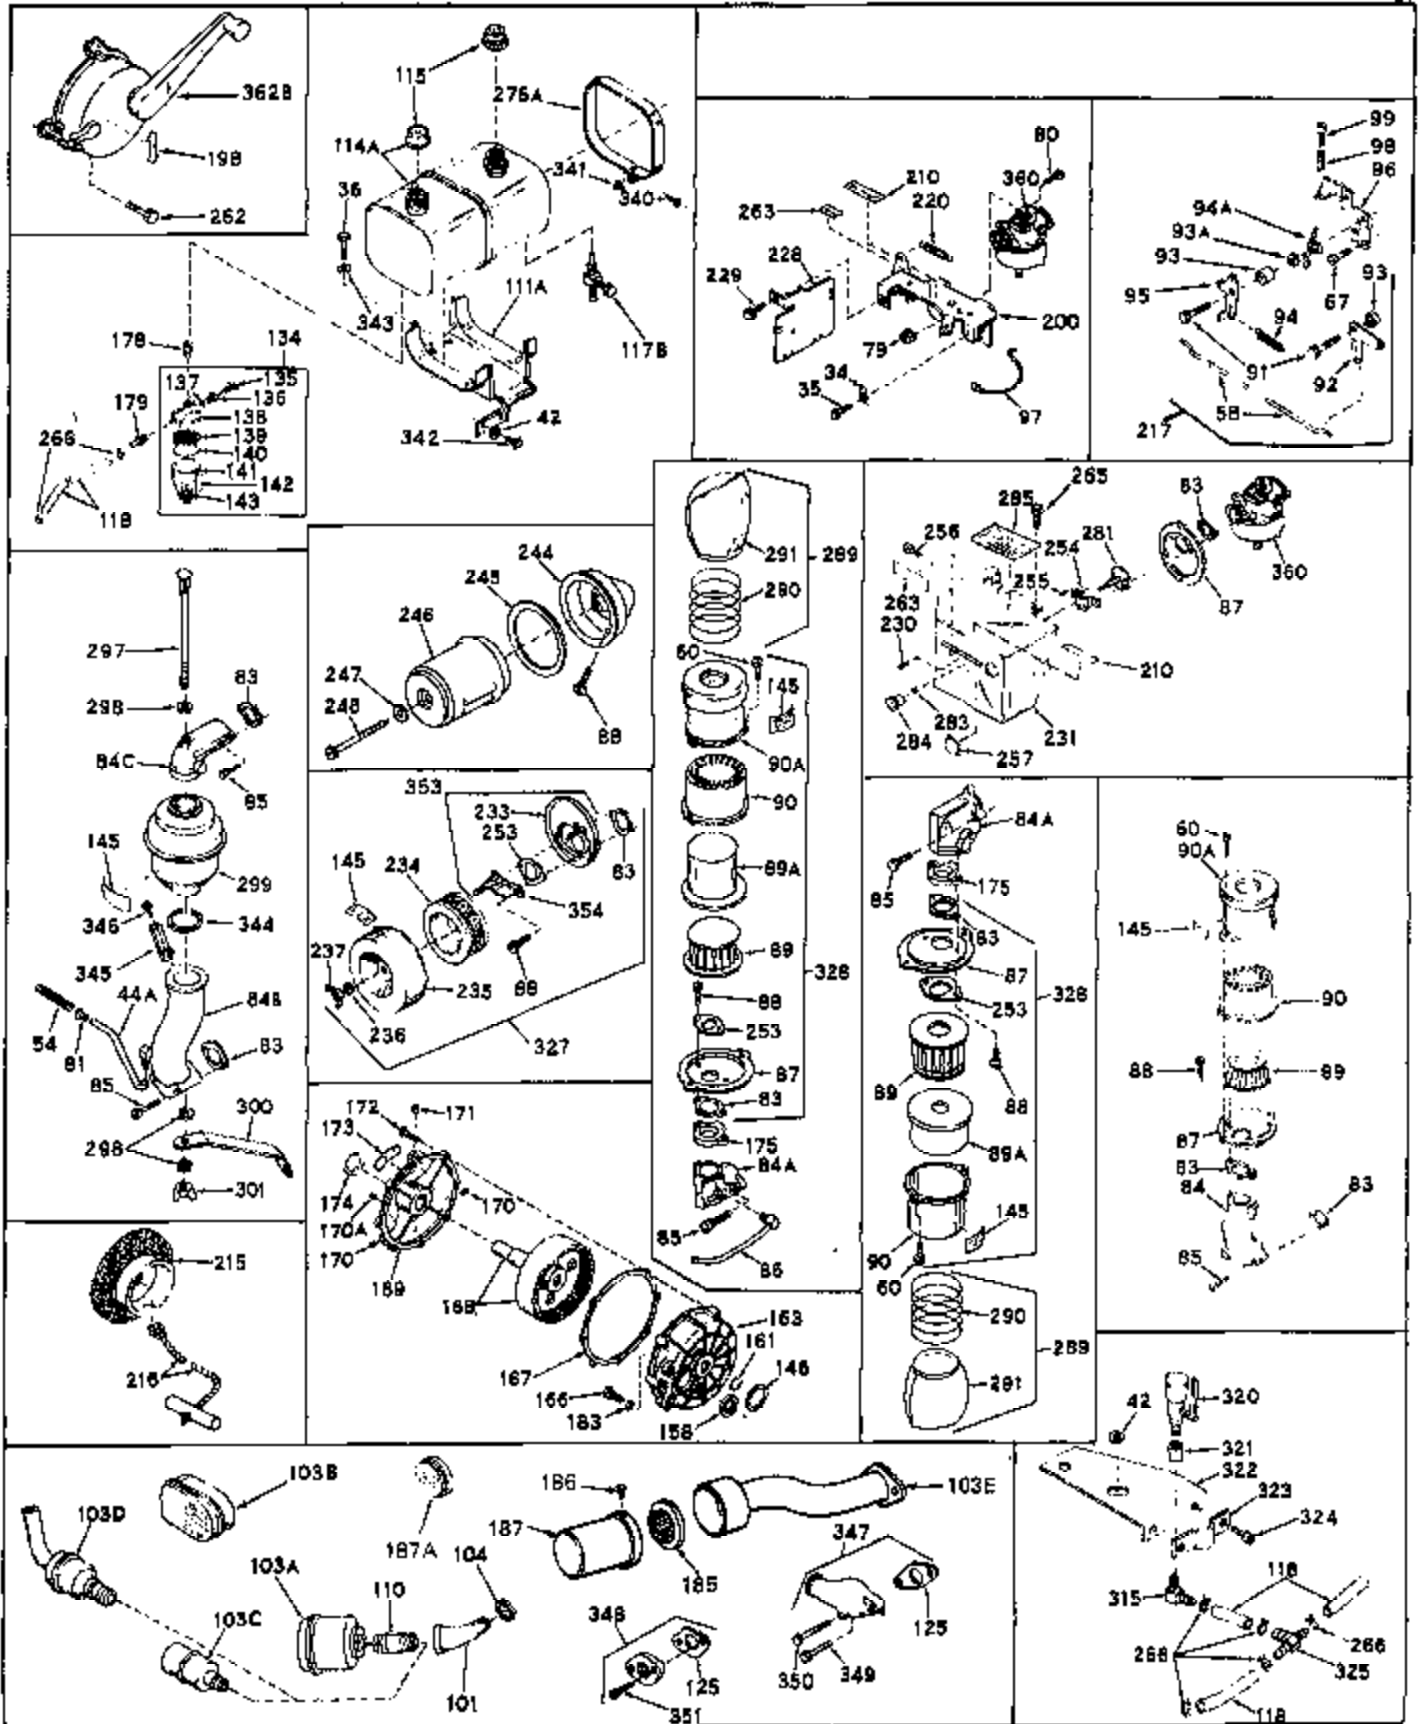

Engine Parts List #2

Ref #	Part Number	Qty	Description
34	27793	0	Clip, Conduit
35	28942	0	Screw
36	650694	0	Screw, Hex hd. cap, 5/16-18 x 2
36	650695	0	Screw, Hex hd. cap, 5/16-18 x 2-1/4 (Grade 8)
36	650697	0	Screw, Hex hd. cap, 5/16-18 x 2-1/2
42	26073	0	Washer, Connecting rod bolt
54	28819	0	Spring, Fuel line
54	31778	0	Spring, Coil
60	650152	0	Screw
67	650399	0	Screw, Phil. fil. hd. Sems, 10-32 x 5/8
79	29752	0	Nut
80	650572	0	Screw
83	27272	0	Gasket, Air cleaner
85	29786	0	Screw
85	650163	0	Screw, Fil. hd. Sems, 10-32 x 7/8
85	650416	0	Screw, Rd. hd. Sems, 10-32 x 1
85	650605	0	Screw
88	28820	0	Screw
88	650399	0	Screw, Phil. fil. hd. Sems, 10-32 x 5/8
88	650521	0	Screw
91	30312	0	Screw, Hex washer hd. Sems, 10-32 x 1/2
97	28468	0	Wire, Ground (Female fitting both ends)
98	28569	0	Spring, Compression
98	32924	0	Spring, Compression
99	29500	0	Screw, Fil. hd. mach., Sems, 8-32 x 3/4
99	650223	0	Screw, Fil. slotted hd. Sems, 8-32 x 5/8
99	650688	0	Screw, Hex hd., 10-32 x 1-5/16" (Drilled)
104	28443	0	Nut, Conduit (1/8" thick)
104	32862	0	Nut, Conduit (1/4" thick)
115	32387A	0	Cap, Fuel filler (Charcoal Plastic) (Spurt)
115	33032	0	Cap, Fuel filler (Red Plastic) (Spurt)
118	29774	0	Line, Fuel (Braided 8.25")
118	30705	0	Line, Fuel (Braided 16")
118	30962	0	Line, Fuel (Braided 32")
125	27930	0	Gasket, Exhaust
146	28451	0	Gasket, Housing
171	24590	0	Plug, Pipe
200	33111	0	Control Assy., Speed (Remote)
215	28301	0	Pulley, Starter
216	590343	0	Rope & Handle Assy., Starter
220	30826	0	Spring, Extension
228	30820	0	Baffle, Heat
229	28942	0	Screw
230	650257	0	Screw, Pan hd. Sems, 8-32 x 5/16
231	32402	0	Cover, Carburetor
253	30767	0	Spacer, Air cleaner
254	32398	0	Bracket, Choke
255	28820	0	Screw
256	650760	0	Screw
257	31291	0	Plug, Cover
262	29716	0	Screw
263	31683	0	Decal, Choke
265	650701	0	Screw, Hex washer hd. shakeproof,
266	26460	0	Clamp, Fuel line
281	32397	0	Plate Assy., Choke
283	32399	0	Spring, Choke knob
284	32400	0	Knob, Choke
285	31682	0	Decal, Operation