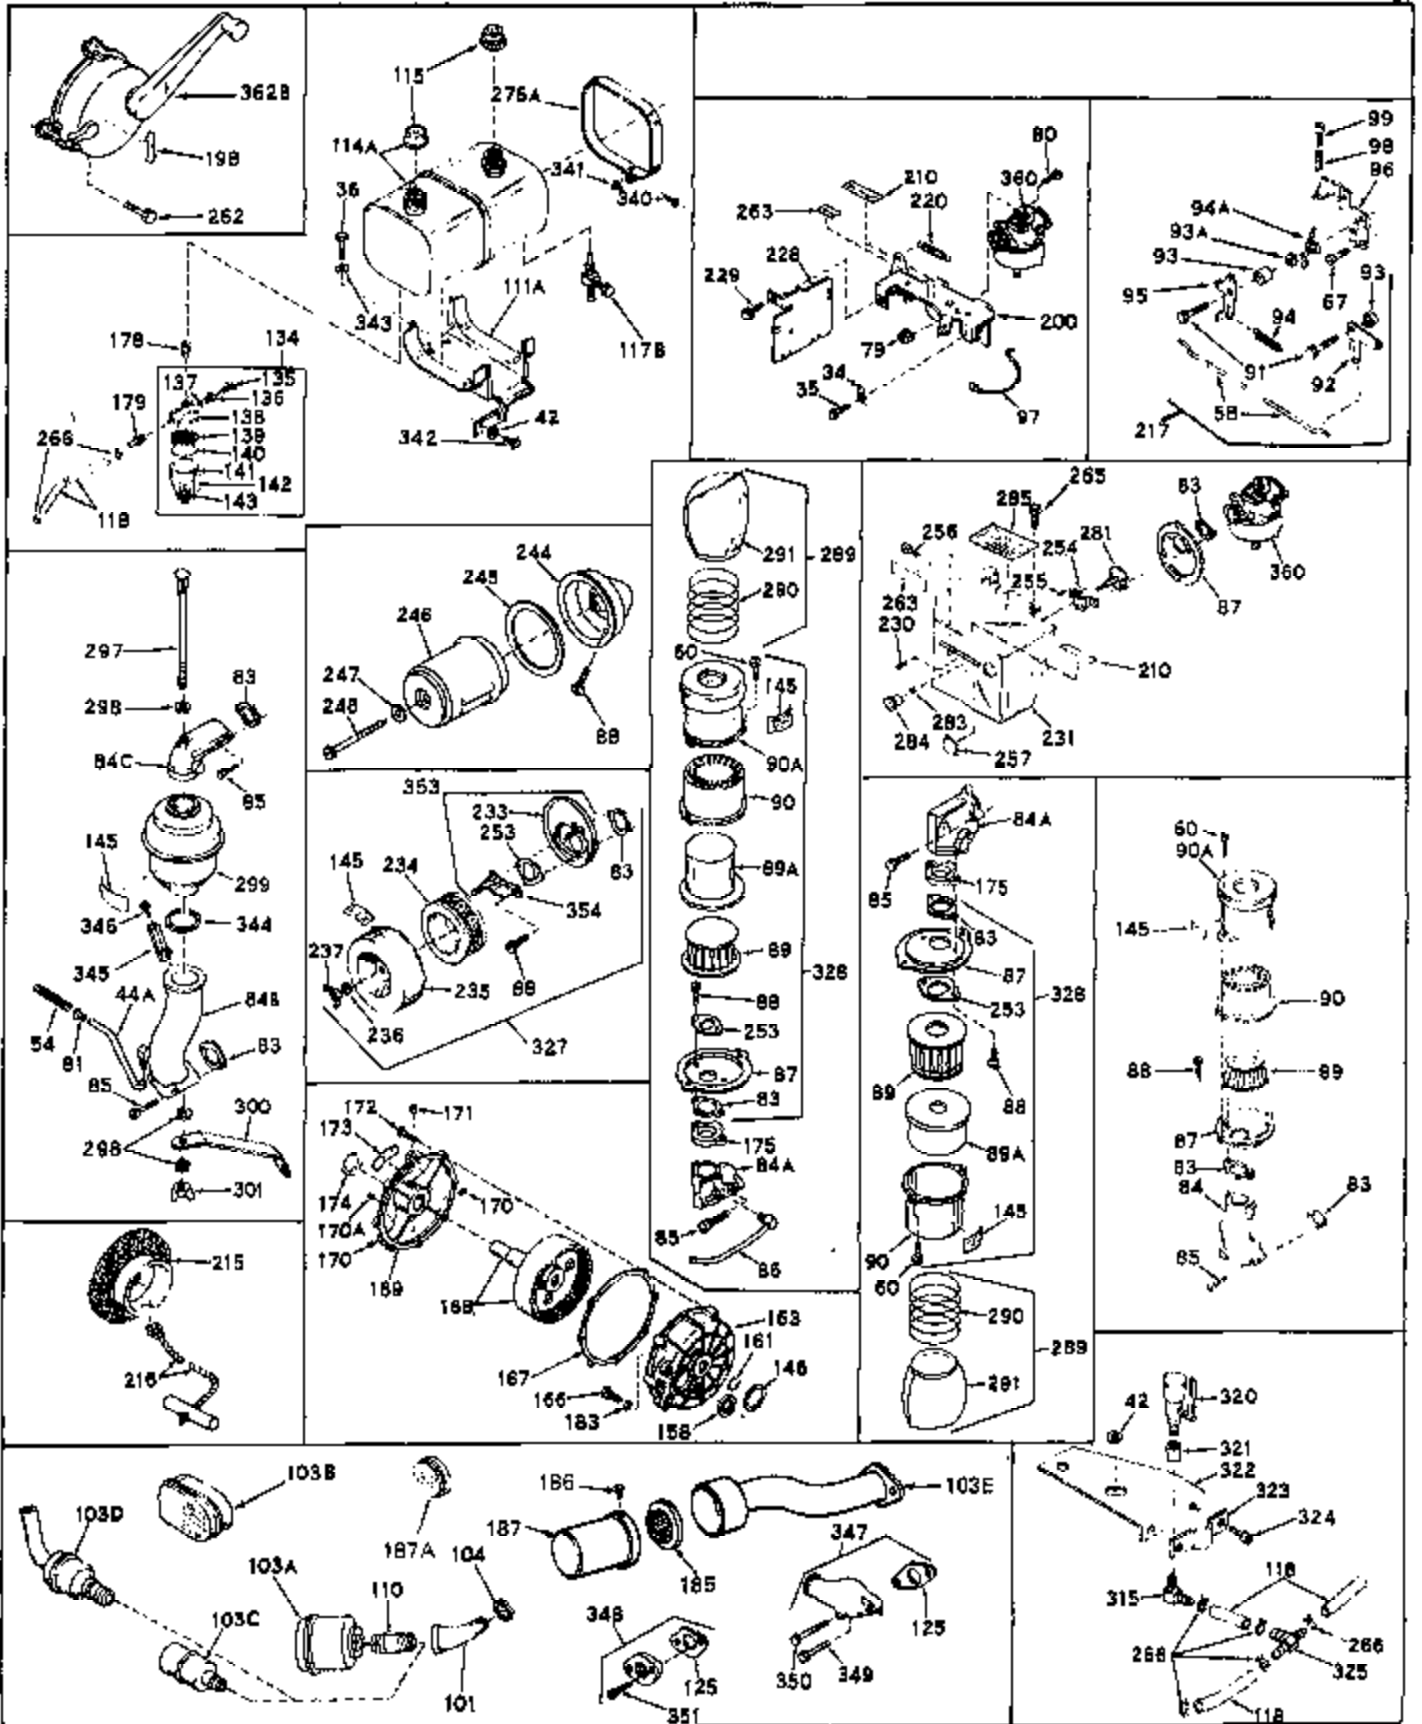

Engine Parts List #2

Ref #	Part Number	Qty	Description
34	27793	0	Clip, Conduit
35	28942	0	Screw
36	650694	0	Screw, Hex hd. cap, 5/16-18 x 2
36	650695	0	Screw, Hex hd. cap, 5/16-18 x 2-1/4 (Grade 8)
36	650697	0	Screw, Hex hd. cap, 5/16-18 x 2-1/2
42	26073	0	Washer, Connecting rod bolt
54	28819	0	Spring, Fuel line
54	31778	0	Spring, Coil
60	650152	0	Screw
67	650399	0	Screw, Phil. fil. hd. Sems, 10-32 x 5/8
79	29752	0	Nut
80	650572	0	Screw
83	27272	0	Gasket, Air cleaner
85	29786	0	Screw
85	650163	0	Screw, Fil. hd. Sems, 10-32 x 7/8
85	650416	0	Screw, Rd. hd. Sems, 10-32 x 1
85	650605	0	Screw
88	28820	0	Screw
88	650399	0	Screw, Phil. fil. hd. Sems, 10-32 x 5/8
88	650521	0	Screw
91	30312	0	Screw, Hex washer hd. Sems, 10-32 x 1/2
97	28468	0	Wire, Ground (Female fitting both ends)
98	28569	0	Spring, Compression
98	32924	0	Spring, Compression
99	29500	0	Screw, Fil. hd. mach., Sems, 8-32 x 3/4
99	650223	0	Screw, Fil. slotted hd. Sems, 8-32 x 5/8
99	650688	0	Screw, Hex hd., 10-32 x 1-5/16" (Drilled)
101	30209	0	Elbow, Exhaust (45°)
103A	29633	0	Muffler
104	28443	0	Nut, Conduit (1/8" thick)
104	32862	0	Nut, Conduit (1/4" thick)
110	30244	0	Nipple, Exhaust pipe (2-1/2")
115	32387A	0	Cap, Fuel filler (Charcoal Plastic) (Spurt)
115	33032	0	Cap, Fuel filler (Red Plastic) (Spurt)
118	29774	0	Line, Fuel (Braided 8.25")
118	30705	0	Line, Fuel (Braided 16")
118	30962	0	Line, Fuel (Braided 32")
125	27930	0	Gasket, Exhaust
146	28451	0	Gasket, Housing
171	24590	0	Plug, Pipe
200	33109	0	Control Assy., Speed (Manual)
210	31323	0	Decal, Control
215	28301	0	Pulley, Starter
216	590343	0	Rope & Handle Assy., Starter
220	30826	0	Spring, Extension
228	30820	0	Baffle, Heat
229	28942	0	Screw
230	650257	0	Screw, Pan hd. Sems, 8-32 x 5/16
231	32436	0	Cover, Carburetor
253	30767	0	Spacer, Air cleaner
254	32398	0	Bracket, Choke
255	28820	0	Screw
256	650760	0	Screw
257	31291	0	Plug, Cover
262	29716	0	Screw
263	31683	0	Decal, Choke
265	650701	0	Screw, Hex washer hd. shakeproof,
266	26460	0	Clamp, Fuel line