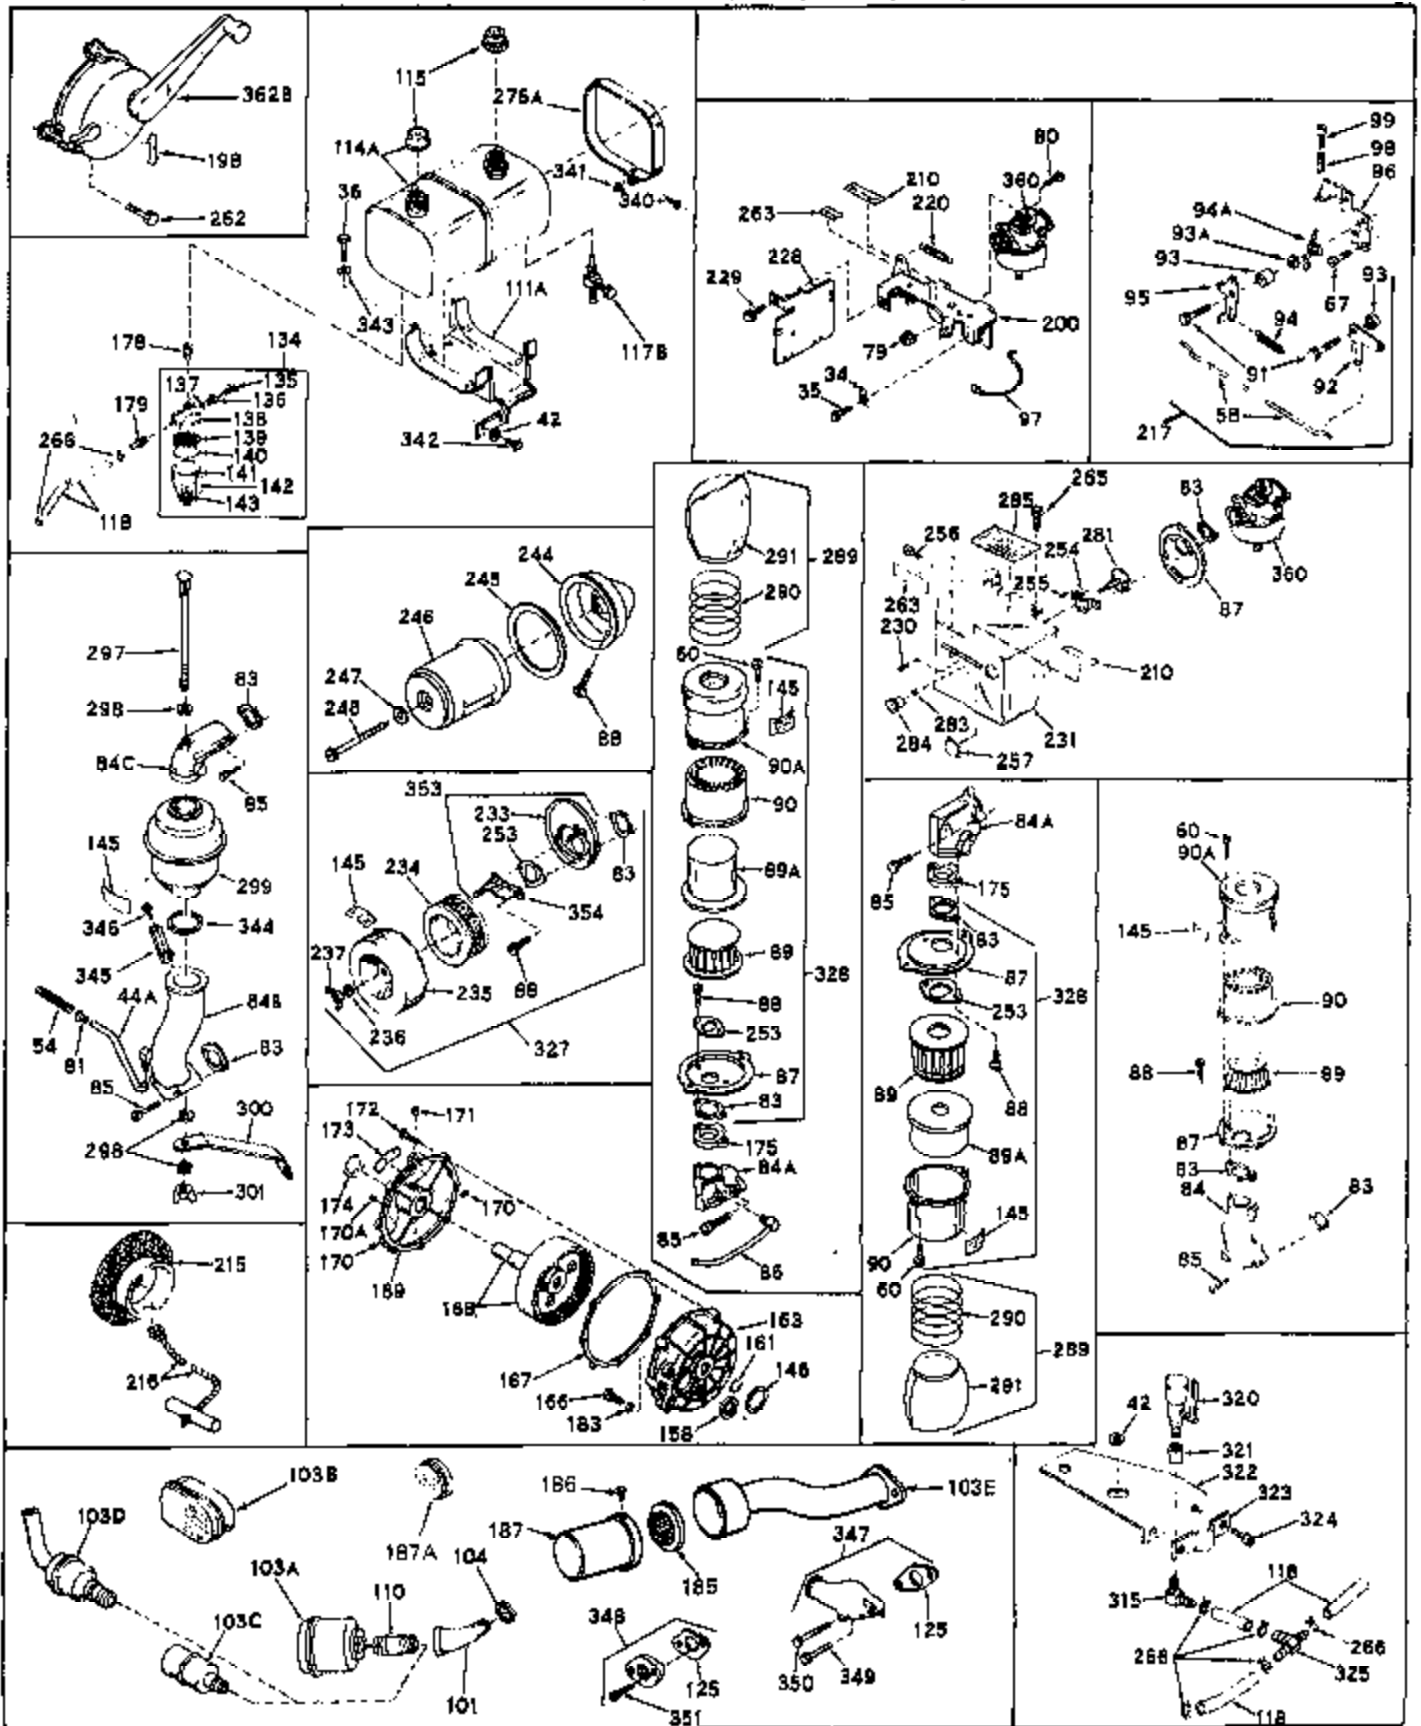

Engine Parts List #2

Ref #	Part Number	Qty	Description
34	27793	0	Clip, Conduit
35	28942	0	Screw
36	650694	0	Screw, Hex hd. cap, 5/16-18 x 2
36	650695	0	Screw, Hex hd. cap, 5/16-18 x 2-1/4 (Grade 8)
36	650697	0	Screw, Hex hd. cap, 5/16-18 x 2-1/2
42	26073	0	Washer, Connecting rod bolt
54	28819	0	Spring, Fuel line
54	31778	0	Spring, Coil
60	650152	0	Screw
67	650399	0	Screw, Phil. fil. hd. Sems, 10-32 x 5/8
79	29752	0	Nut
80	650572	0	Screw
83	27272	0	Gasket, Air cleaner
85	29786	0	Screw
85	650163	0	Screw, Fil. hd. Sems, 10-32 x 7/8
85	650416	0	Screw, Rd. hd. Sems, 10-32 x 1
85	650605	0	Screw
88	650521	0	Screw
88	28820	0	Screw
88	650399	0	Screw, Phil. fil. hd. Sems, 10-32 x 5/8
91	30312	0	Screw, Hex washer hd. Sems, 10-32 x 1/2
97	30831	0	Wire, Ground (Female fitting both ends)
98	28569	0	Spring, Compression
98	32924	0	Spring, Compression
99	29500	0	Screw, Fil. hd. mach., Sems, 8-32 x 3/4
99	650223	0	Screw, Fil. slotted hd. Sems, 8-32 x 5/8
99	650688	0	Screw, Hex hd., 10-32 x 1-5/16" (Drilled)
101	29574	0	Elbow, Exhaust (90°)
103A	29633	0	Muffler
104	28443	0	Nut, Conduit (1/8" thick)
104	32862	0	Nut, Conduit (1/4" thick)
115	32387A	0	Cap, Fuel filler (Charcoal Plastic) (Spurt)
115	33032	0	Cap, Fuel filler (Red Plastic) (Spurt)
118	29774	0	Line, Fuel (Braided 8.25")
118	30705	0	Line, Fuel (Braided 16")
118	30962	0	Line, Fuel (Braided 32")
125	27930	0	Gasket, Exhaust
145	31752	0	Decal, Air cleaner
146	28451	0	Gasket, Housing
171	24590	0	Plug, Pipe
215	28301	0	Pulley, Starter
216	590343	0	Rope & Handle Assy., Starter
228	30820	0	Baffle, Heat
229	28942	0	Screw
230	650257	0	Screw, Pan hd. Sems, 8-32 x 5/16
233	32380	0	Bracket, Air cleaner
234	30804	0	Element, Air cleaner
235	30805	0	Cover, Air cleaner
236	31481	0	Washer, Copper
237	650513	0	Nut, Wing
253	30767	0	Spacer, Air cleaner
255	28820	0	Screw
256	650760	0	Screw
257	31291	0	Plug, Cover
262	29716	0	Screw
265	650701	0	Screw, Hex washer hd. shakeproof,
266	26460	0	Clamp, Fuel line
289	730512	0	Kit, Pre-cleaner