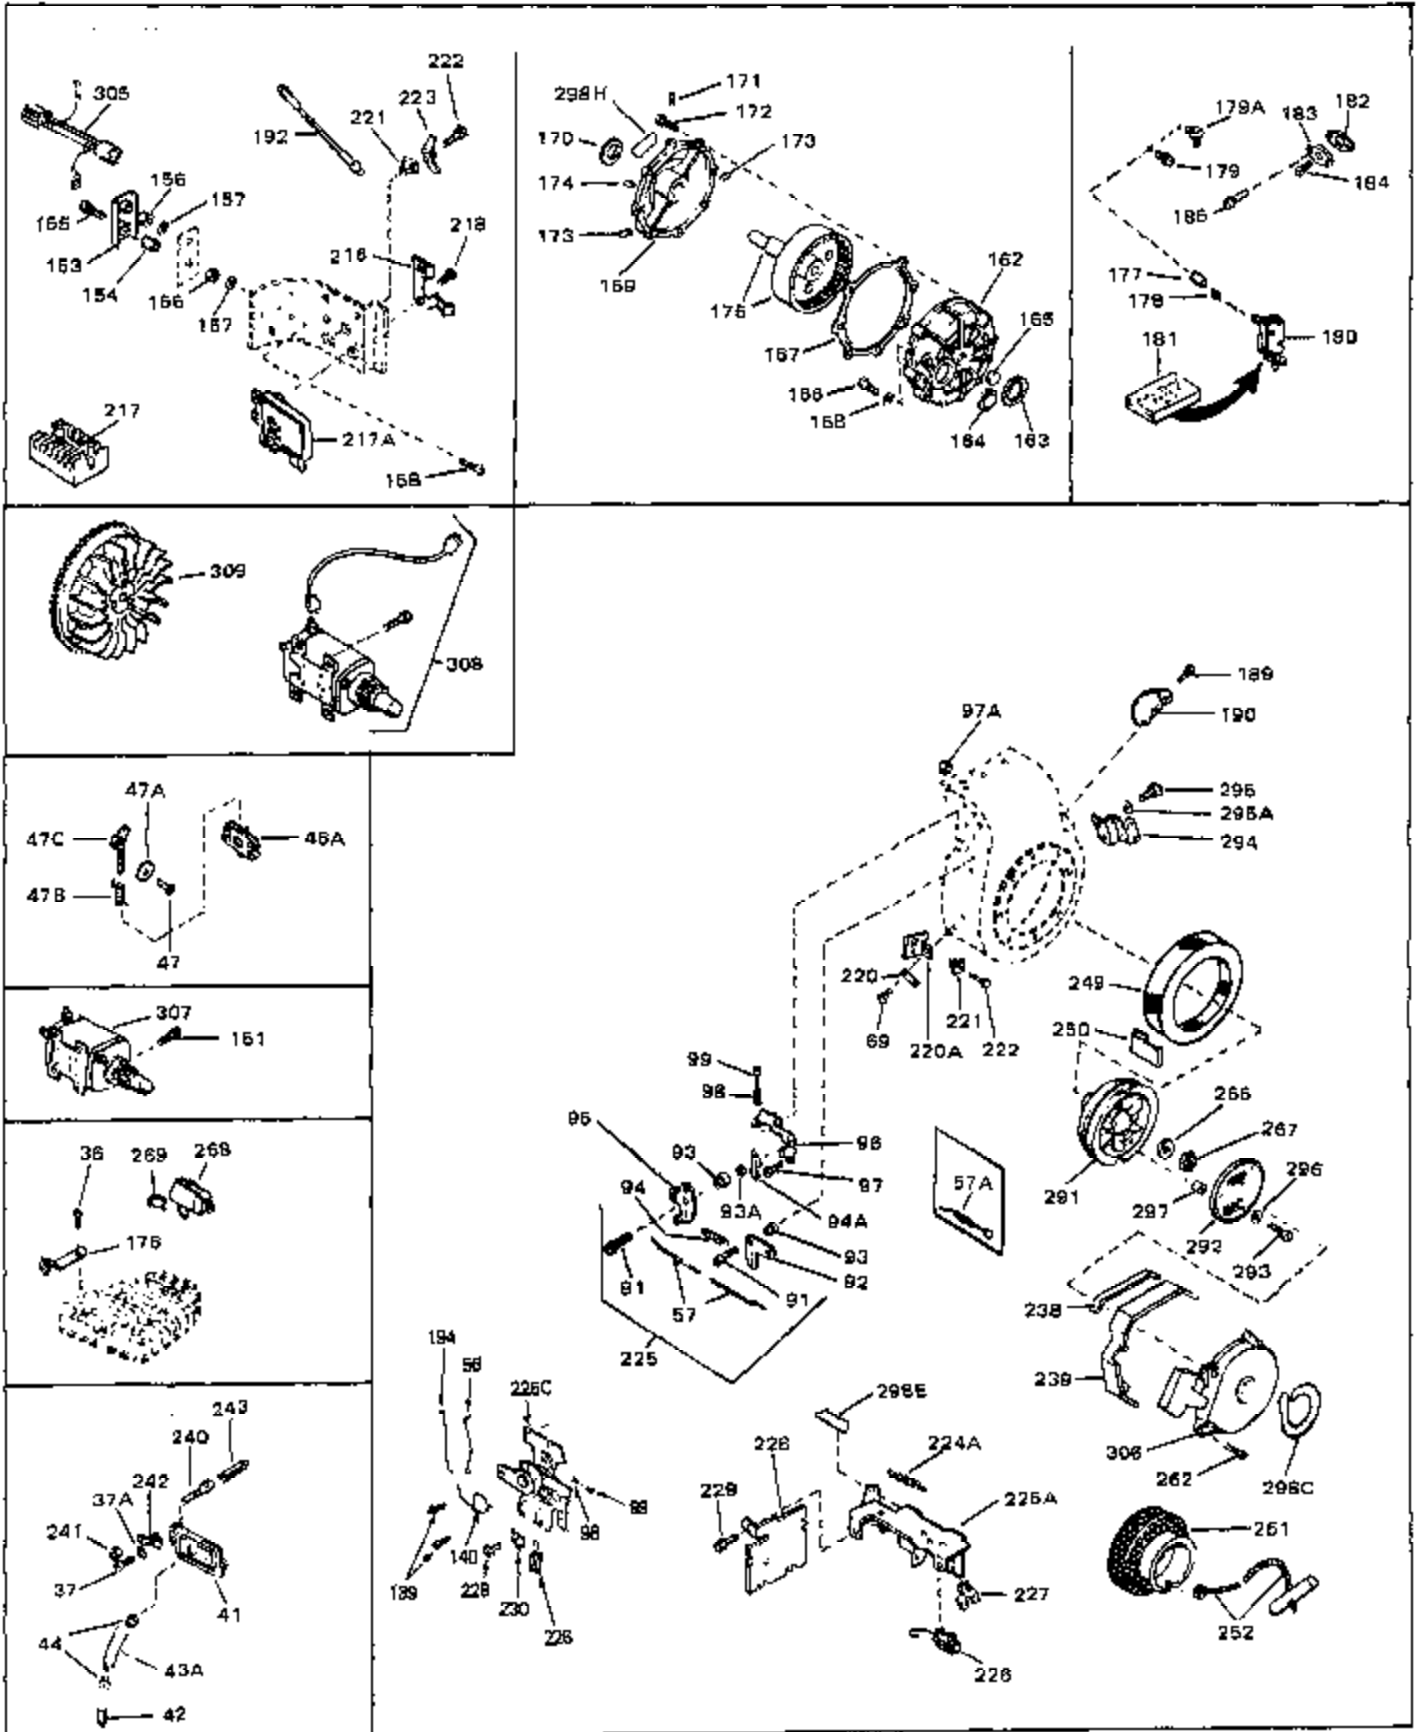

Engine Parts List #3

Ref #	Part Number	Qty	Description
36	650694A	0	Screw, Hex flange hd., 5/16-18 x 2
36	650695A	0	Screw, Hex flange hd., 5/16-18 x 2-1/4
36	650697A	0	Screw, Hex flange hd., 5/16-18 x 2-1/2
37	650128	0	Screw
37	650597	0	Screw, Hex washer hd., 10-24 x 5/8
37A	27261	0	Washer, Flat
41	28425	0	Cover, Valve chamber
56	31710	0	Link, Throttle
69	29747A	0	Screw
98	28569	0	Spring, Compression
98	31342	0	Spring, Compression
98	32924	0	Spring, Compression
99	650549	0	Screw
99	650688	0	Screw, Hex hd., 10-32 x 1-5/16" (Drilled
99	29500	0	Screw, Fil. hd. mach., Sems, 8-32 x 3/4
151	30688	0	Screw, Hex hd. Sems, 1/4-20 x 1/2
153	30064	0	Cover, Rectifier panel
154	30065	0	Nut, Long 5-40
155	30066	0	Screw
156	28728	0	Nut
157	28727	0	Lockwasher
158	28726	0	Screw, Phil. rd. hd., 5-40 x 9/16
162	30516	0	Housing, Reducer
163	28451	0	Gasket, Housing
164	30256	0	Seal, Oil
165	28508	0	Plug, Expansion
166	28454	0	Screw
167	30517A	0	Gasket, Reduction cover
168	8274	0	Lockwasher
169	30798	0	Cover, Reducer
170	27897	0	Seal, Oil
171	24590	0	Plug, Pipe
172	30564	0	Screw
173	9556	0	Plug, Oil drain (Sq. hd. pipe, 1/8-27)
174	9556	0	Plug, Oil drain (Sq. hd. pipe, 1/8-27)
175	30797	0	Shaft & Gear Assy.
182	32683	0	Gasket, Fuel pump
183	32955	0	Cover, Fuel pump pad
184	9556	0	Plug, Oil drain (Sq. hd. pipe, 1/8-27)
185	30688	0	Screw, Hex hd. Sems, 1/4-20 x 1/2
225	730152	0	Control Assy., Speed
227	33177	0	Terminal
240	30845A	0	Bolt, Governor adjusting
241	33450	0	Nut, Lock
243	30886A	0	Spring, Governor bolt
262	29716	0	Screw
266	650815	0	Washer, Belleville
267	8115	0	Nut, Hex
298H	28973	0	Decal, Oil fill
305	33018	0	Harness, Adapter
306	590420	0	Starter, Rewind
307	29965	0	Motor, Starter (12 Volt)
307	32468	0	Motor, Starter (12 Volt)
307	32468A	0	Motor, Starter (12 Volt)
307	32468B	0	Motor, Starter (12 Volt)
307	33606	0	Motor, Starter (12 Volt)
308	32386	0	Starter Motor Kit (110-120 Volt)
308	32901	0	Starter Motor Kit (110-120 Volt)