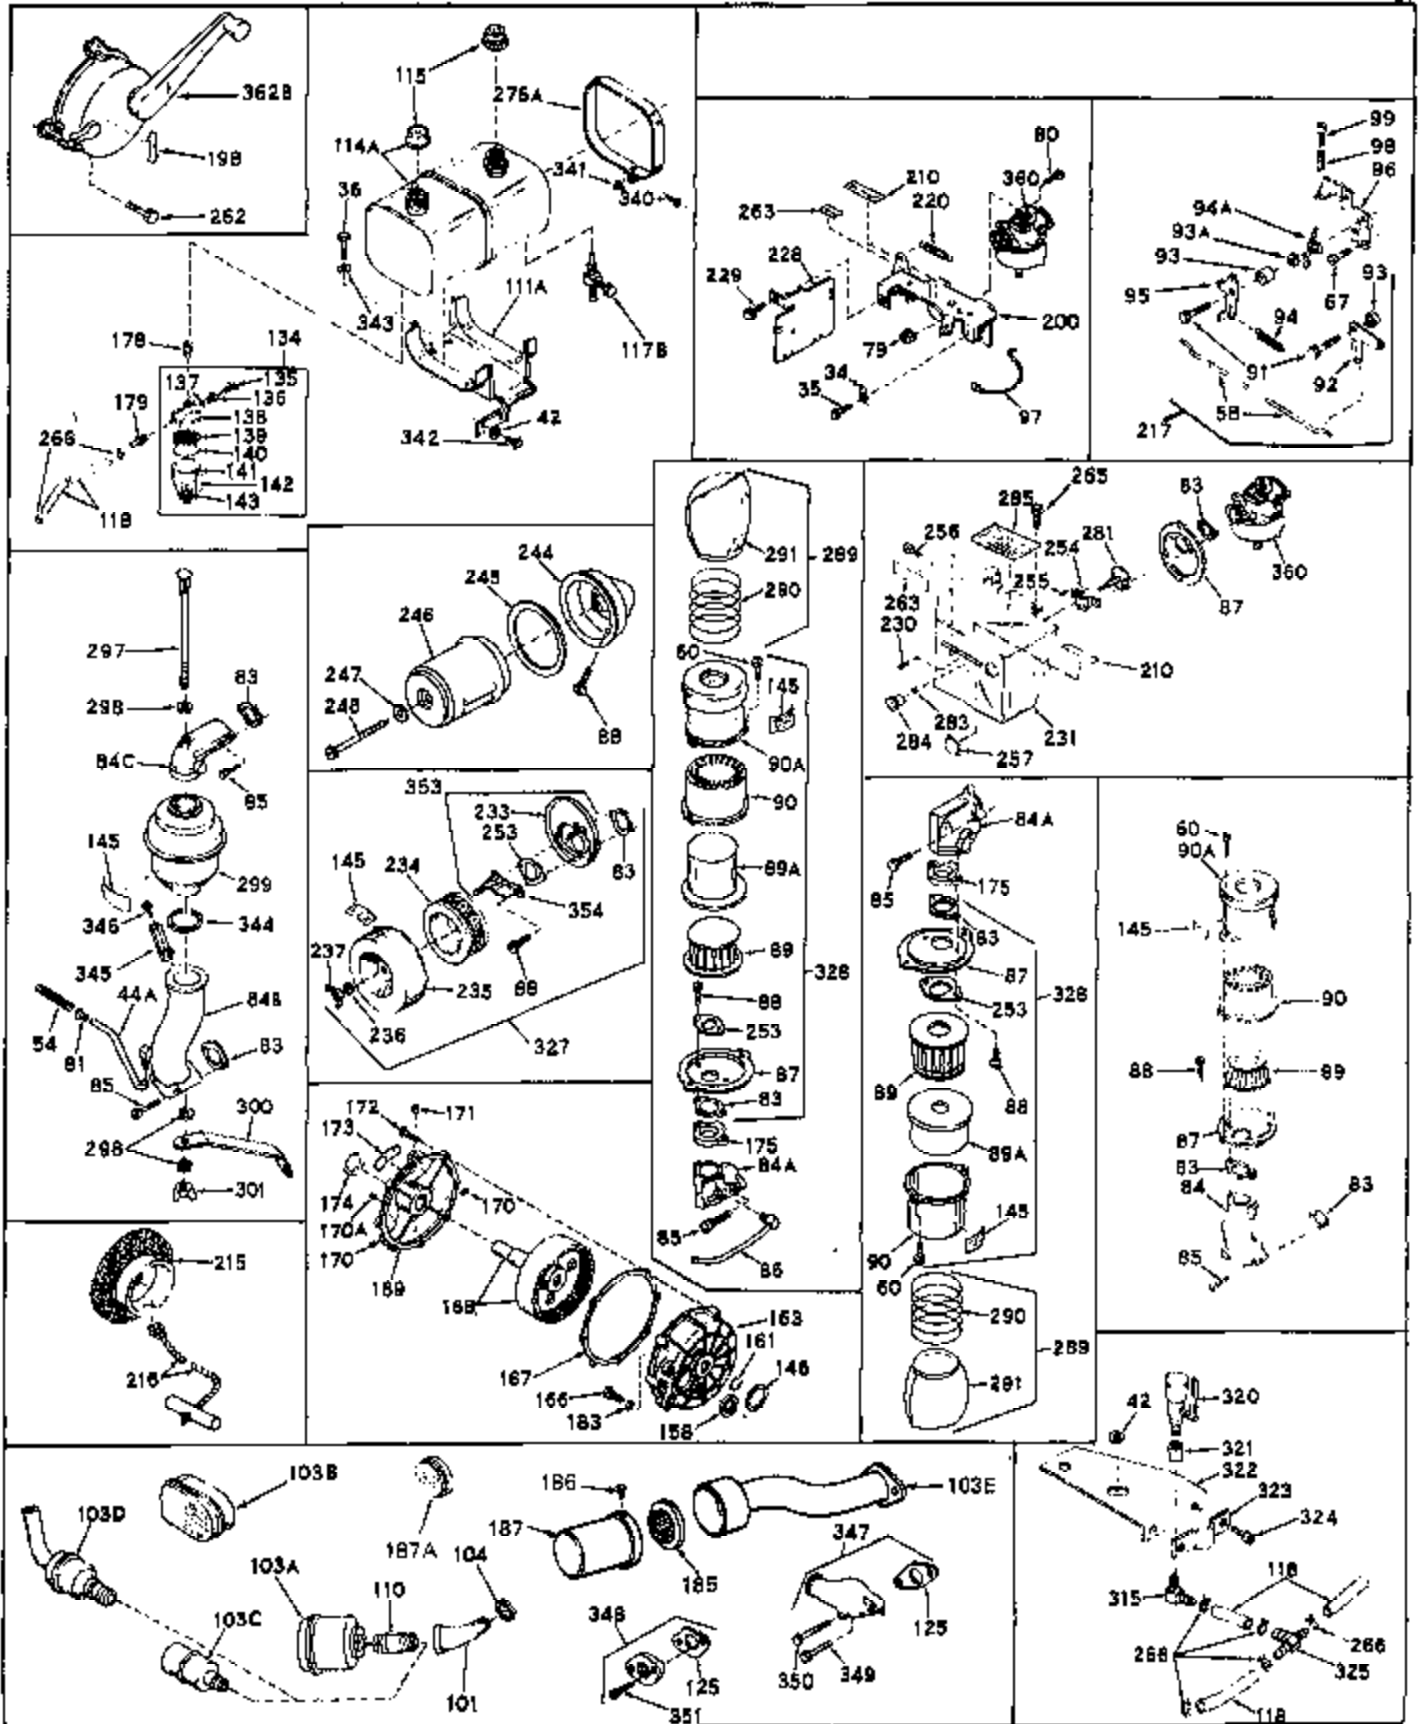

Ref #	Part Number	Qty	Description
34	27793	0	Clip, Conduit
35	28942	0	Screw
36	650694	0	Screw, Hex hd. cap, 5/16-18 x 2
36	650695	0	Screw, Hex hd. cap, 5/16-18 x 2-1/4 (Grade 8)
36	650697	0	Screw, Hex hd. cap, 5/16-18 x 2-1/2
42	26073	0	Washer, Connecting rod bolt
54	28819	0	Spring, Fuel line
54	31778	0	Spring, Coil
60	650152	0	Screw
67	650399	0	Screw, Phil. fil. hd. Sems, 10-32 x 5/8
79	29752	0	Nut
80	650572	0	Screw
83	27272	0	Gasket, Air cleaner
85	29786	0	Screw
85	650163	0	Screw, Fil. hd. Sems, 10-32 x 7/8
85	650416	0	Screw, Rd. hd. Sems, 10-32 x 1
85	650605	0	Screw
87	31691	0	Bracket, Air cleaner
88	28820	0	Screw
88	650399	0	Screw, Phil. fil. hd. Sems, 10-32 x 5/8
88	650521	0	Screw
89	30727	0	Element, Air cleaner
90	31692	0	Body, Air cleaner
91	30312	0	Screw, Hex washer hd. Sems, 10-32 x 1/2
97	28468	0	Wire, Ground (Female fitting both ends)
98	28569	0	Spring, Compression
98	32924	0	Spring, Compression
99	29500	0	Screw, Fil. hd. mach., Sems, 8-32 x 3/4
99	650223	0	Screw, Fil. slotted hd. Sems, 8-32 x 5/8
99	650688	0	Screw, Hex hd., 10-32 x 1-5/16" (Drilled)
103A	29633	0	Muffler
104	28443	0	Nut, Conduit (1/8" thick)
104	32862	0	Nut, Conduit (1/4" thick)
115	31888	0	Cap, Fuel filler (Kerosene)
115	32387A	0	Cap, Fuel filler (Charcoal Plastic) (Spurt)
115	33032	0	Cap, Fuel filler (Red Plastic) (Spurt)
118	29774	0	Line, Fuel (Braided 8.25")
118	30705	0	Line, Fuel (Braided 16")
118	30962	0	Line, Fuel (Braided 32")
125	27930	0	Gasket, Exhaust
145	31752	0	Decal, Air cleaner
146	28451	0	Gasket, Housing
171	24590	0	Plug, Pipe
215	28301	0	Pulley, Starter
216	590343	0	Rope & Handle Assy., Starter
228	30820	0	Baffle, Heat
229	28942	0	Screw
230	650257	0	Screw, Pan hd. Sems, 8-32 x 5/16
253	30767	0	Spacer, Air cleaner
255	28820	0	Screw
256	650760	0	Screw
257	31291	0	Plug, Cover
262	29716	0	Screw
265	650701	0	Screw, Hex washer hd. shakeproof,
266	26460	0	Clamp, Fuel line
289	730512	0	Kit, Pre-cleaner
290	31667	0	Spring, Pre-cleaner bag
291	31668	0	Bag, Pre-cleaner