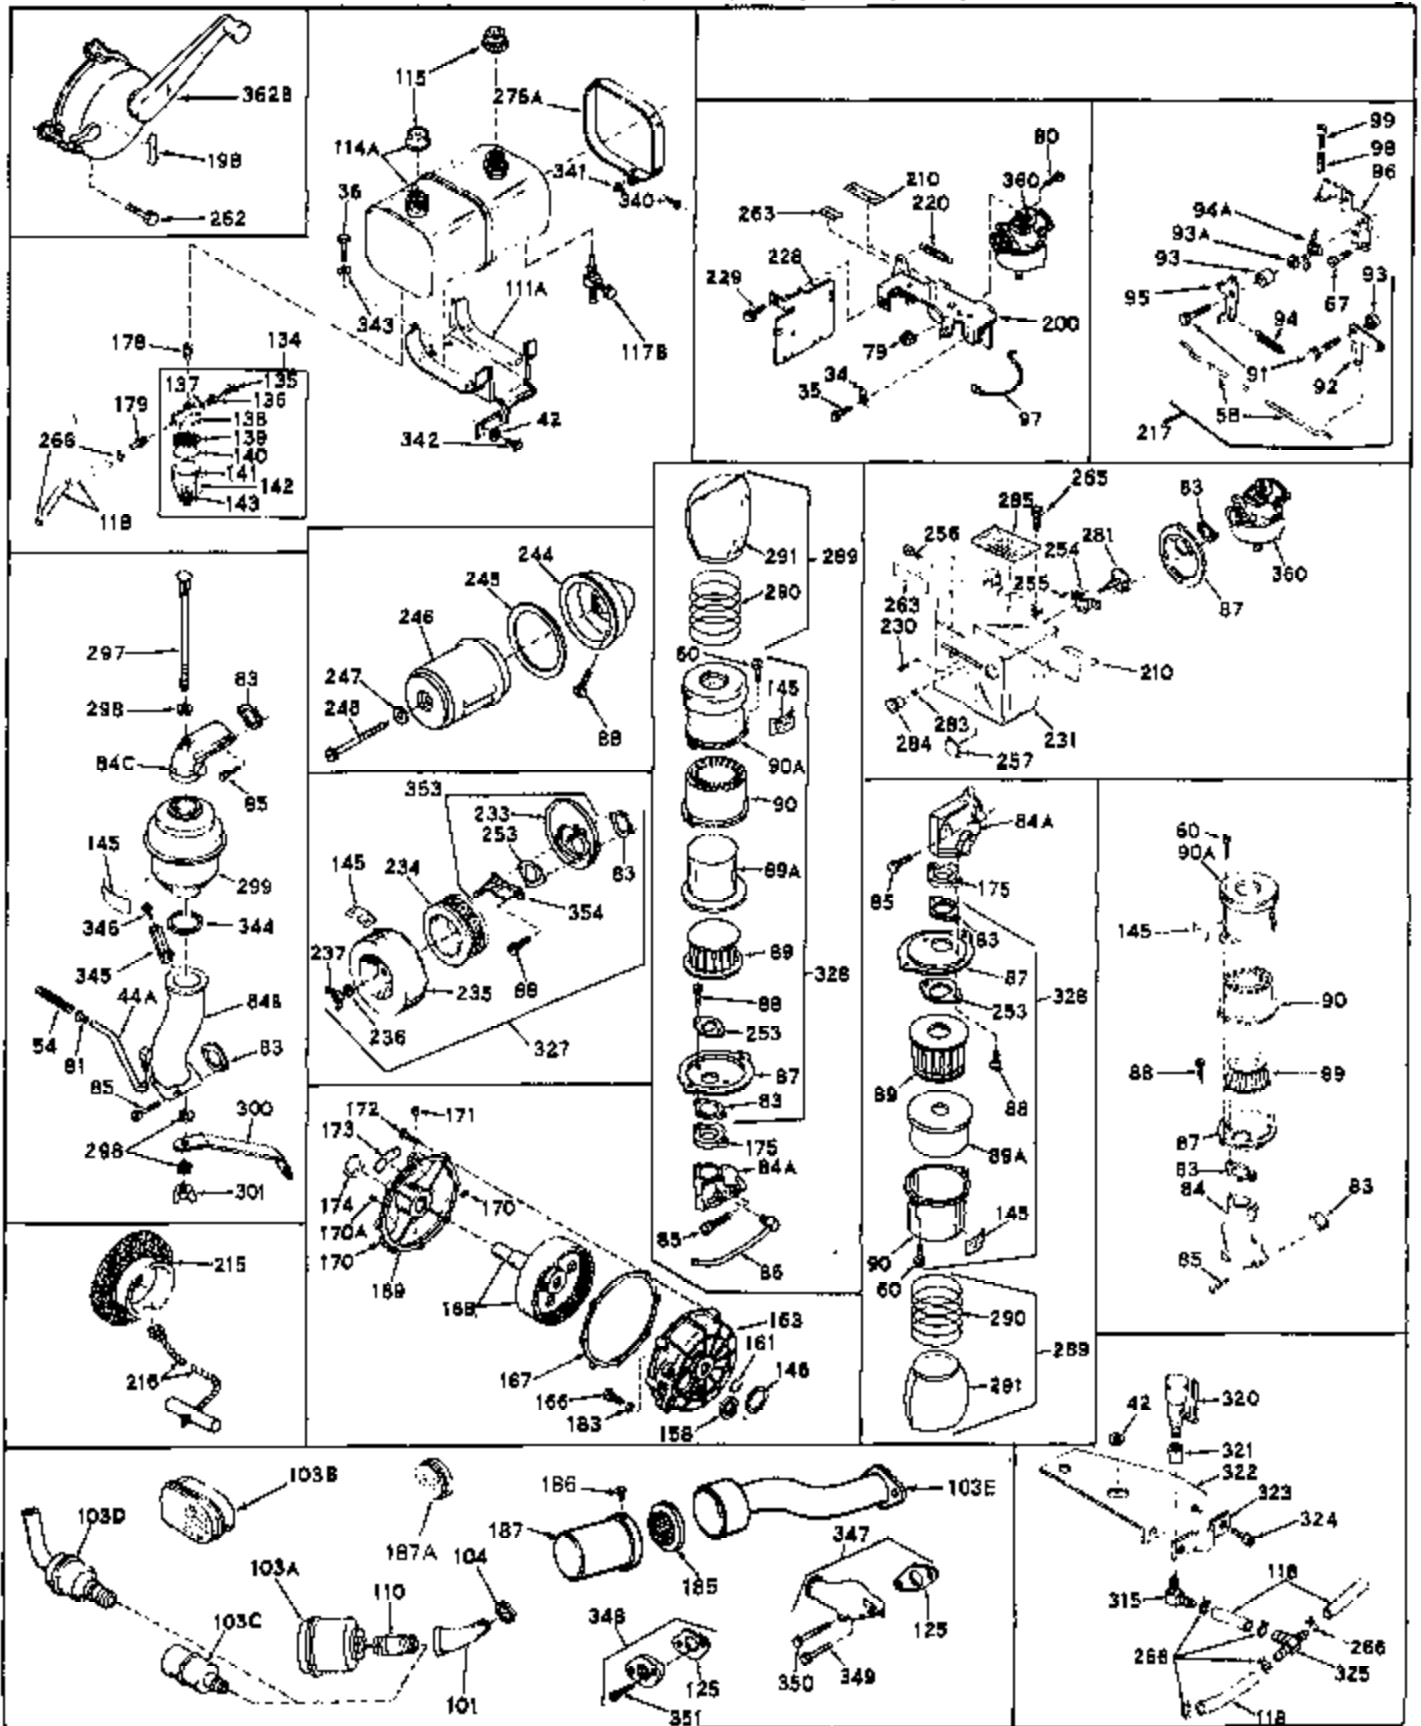

Engine Parts List #2

Ref #	Part Number	Qty	Description
34	27793	0	Clip, Conduit
35	28942	0	Screw
36	650694	0	Screw, Hex hd. cap, 5/16-18 x 2
36	650695	0	Screw, Hex hd. cap, 5/16-18 x 2-1/4 (Grade 8)
36	650697	0	Screw, Hex hd. cap, 5/16-18 x 2-1/2
42	26073	0	Washer, Connecting rod bolt
54	28819	0	Spring, Fuel line
54	31778	0	Spring, Coil
60	650152	0	Screw
67	650399	0	Screw, Phil. fil. hd. Sems, 10-32 x 5/8
79	29752	0	Nut
80	650572	0	Screw
83	27272	0	Gasket, Air cleaner
85	29786	0	Screw
85	650163	0	Screw, Fil. hd. Sems, 10-32 x 7/8
85	650416	0	Screw, Rd. hd. Sems, 10-32 x 1
85	650605	0	Screw
87	31691	0	Bracket, Air cleaner
88	650521	0	Screw
88	28820	0	Screw
88	650399	0	Screw, Phil. fil. hd. Sems, 10-32 x 5/8
89	30727	0	Element, Air cleaner
90	31692	0	Body, Air cleaner
91	30312	0	Screw, Hex washer hd. Sems, 10-32 x 1/2
97	27794	0	Wire, Ground (Female fitting & hook fitting)
98	28569	0	Spring, Compression
98	32924	0	Spring, Compression
99	29500	0	Screw, Fil. hd. mach., Sems, 8-32 x 3/4
99	650223	0	Screw, Fil. slotted hd. Sems, 8-32 x 5/8
99	650688	0	Screw, Hex hd., 10-32 x 1-5/16" (Drilled)
103A	29633	0	Muffler
104	28443	0	Nut, Conduit (1/8" thick)
104	32862	0	Nut, Conduit (1/4" thick)
115	32387A	0	Cap, Fuel filler (Charcoal Plastic) (Spurt)
115	33032	0	Cap, Fuel filler (Red Plastic) (Spurt)
118	29774	0	Line, Fuel (Braided 8.25")
118	30705	0	Line, Fuel (Braided 16")
118	30962	0	Line, Fuel (Braided 32")
125	27930	0	Gasket, Exhaust
145	31752	0	Decal, Air cleaner
146	28451	0	Gasket, Housing
171	24590	0	Plug, Pipe
215	28301	0	Pulley, Starter
216	590343	0	Rope & Handle Assy., Starter
228	30820	0	Baffle, Heat
229	28942	0	Screw
230	650257	0	Screw, Pan hd. Sems, 8-32 x 5/16
253	30767	0	Spacer, Air cleaner
255	28820	0	Screw
256	650760	0	Screw
257	31291	0	Plug, Cover
262	29716	0	Screw
265	650701	0	Screw, Hex washer hd. shakeproof,
266	26460	0	Clamp, Fuel line
289	730512	0	Kit, Pre-cleaner
290	31667	0	Spring, Pre-cleaner bag
291	31668	0	Bag, Pre-cleaner
327	730128	0	Cleaner Assy., Air