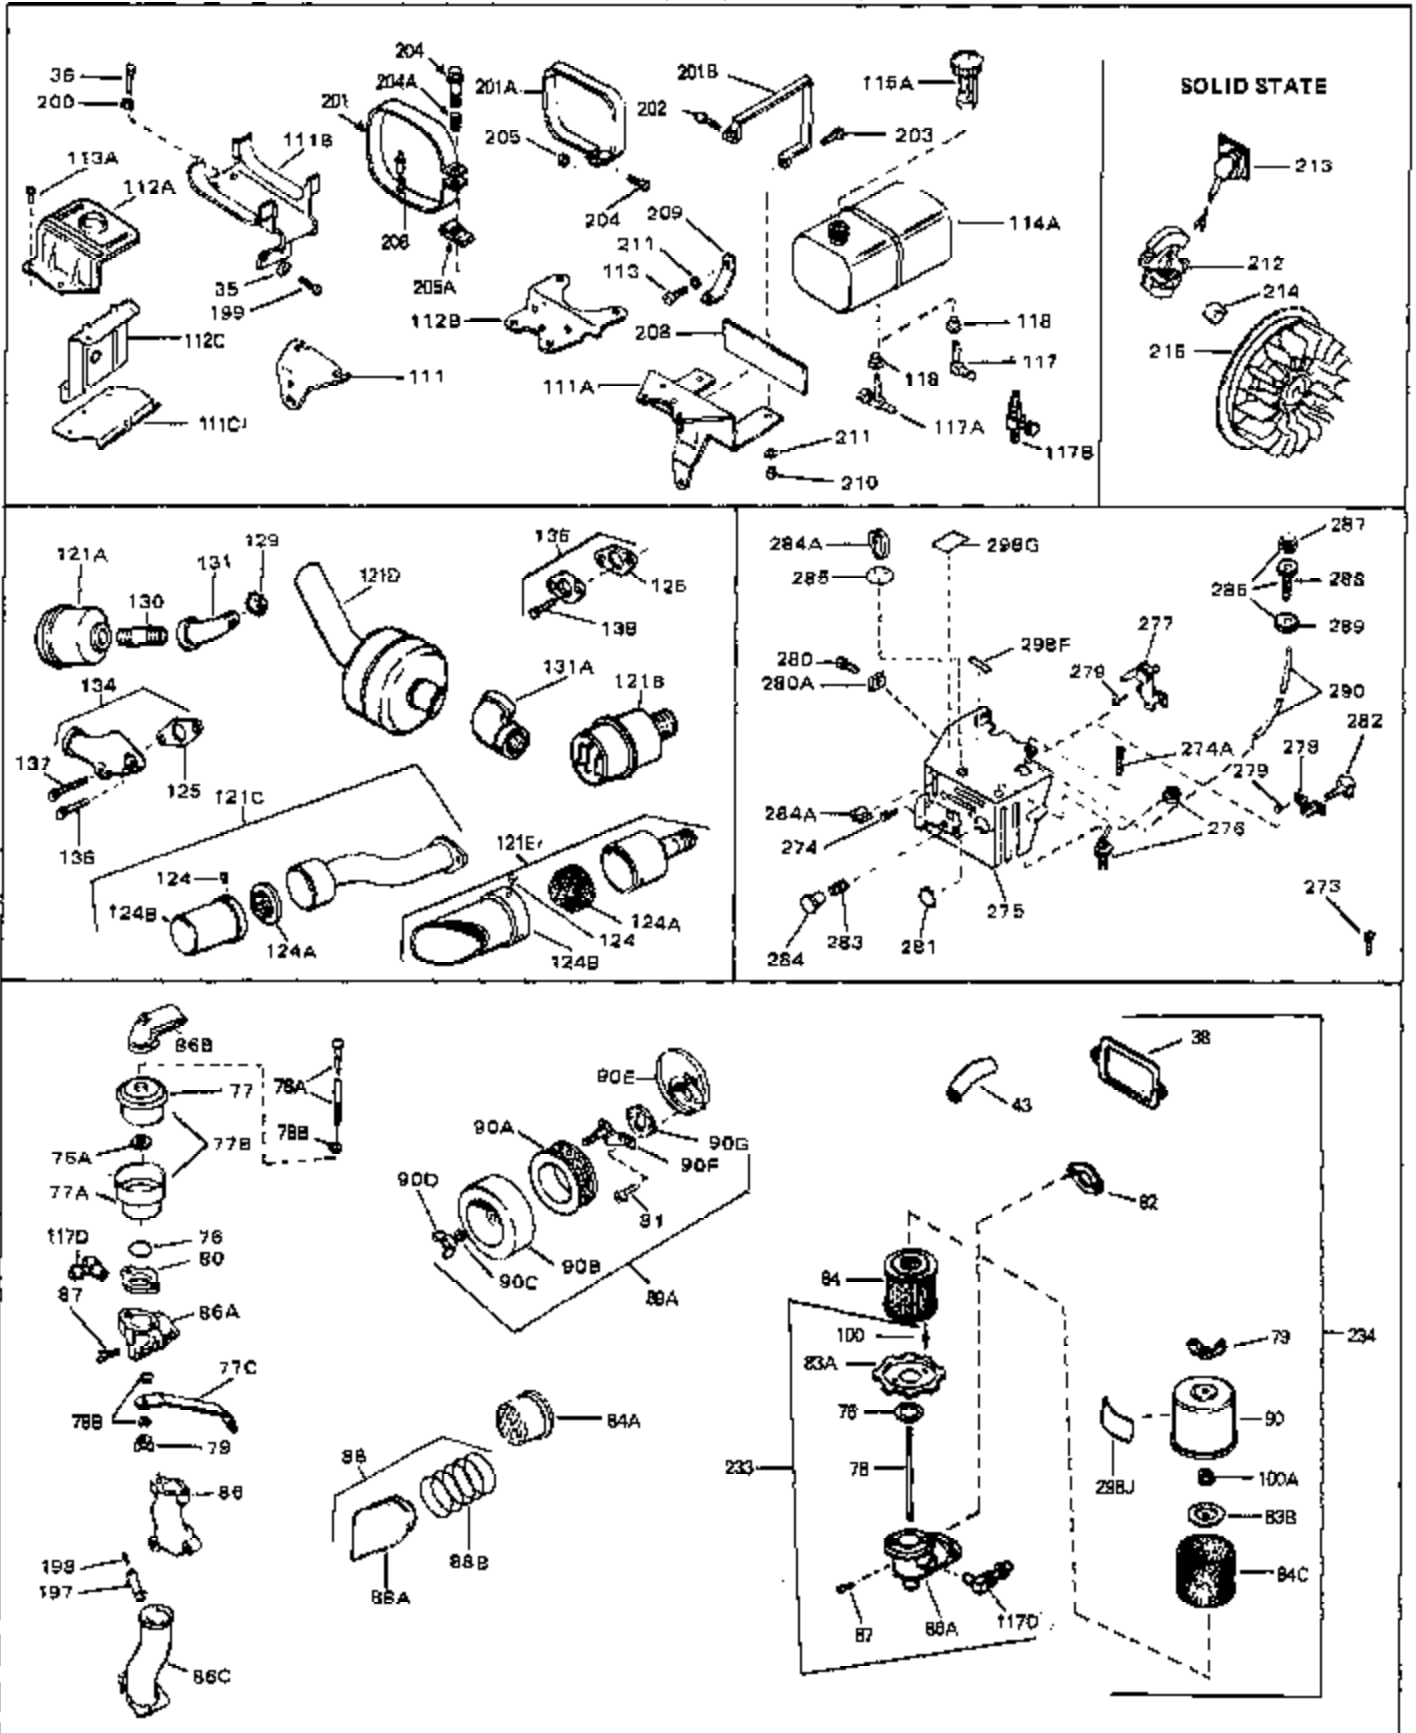

Engine Parts List #2

Ref #	Part Number	Qty	Description
35	26073	0	Washer, Connecting rod bolt
35	650570	0	Washer, Flat
35	650691	0	Washer, Flat
36	650694A	0	Screw, Hex flange hd., 5/16-18 x 2
36	650695A	0	Screw, Hex flange hd., 5/16-18 x 2-1/4
36	650697A	0	Screw, Hex flange hd., 5/16-18 x 2-1/2
38	27896	0	Gasket, Breather cover
43	27627	0	Tube, Breather
81	28820	0	Screw
81	30196	0	Screw
81	650521	0	Screw
86A	34697	0	Elbow, Air cleaner
89A	730128	0	Cleaner Assy., Air
111A	33353	0	Bracket, Lower fuel tank
112A	33352A	0	Bracket, Upper fuel tank
113A	650273	0	Screw
113	650561	0	Screw
117B	33053	0	Valve, Fuel strainer & shut-off
117A	33351	0	Valve, Fuel shut-off
118	33679	0	Bushing, Fuel fitting
121E	391026	0	Muffler
124A	33171	0	Screen, Muffler
124B	33185	0	Cover & Tube, Muffler
124	650578	0	Screw
125	27930	0	Gasket, Exhaust
134	31288	0	Muffler Adapter Kit
135	730130	0	Muffler Adapter Kit
136	6021A	0	Screw, Hex flange hd., 5/16-18 x 1-1/2
137	650697A	0	Screw, Hex flange hd., 5/16-18 x 2-1/2
138	30196	0	Screw
233	34819	0	Elbow Assy., Air cleaner
234	730561	0	Air Cleaner Kit, Dual Element upright,
273	650687	0	Screw, Pan hd. self-tap, 10-32 x 5/16
274	650257	0	Screw, Pan hd. Sems, 8-32 x 5/16
274A	650765	0	Screw, Hex washer hd. self-drilling, 10-32 x
275	33134	0	Cover, Carburetor
278	32398	0	Bracket, Choke
279	28820	0	Screw
280A	650764	0	"U" Clip Nut
280	650760	0	Screw
282	32397	0	Plate Assy., Choke
283	32399	0	Spring, Choke knob
284	32400	0	Knob, Choke
298F	31844	0	Decal, Operation