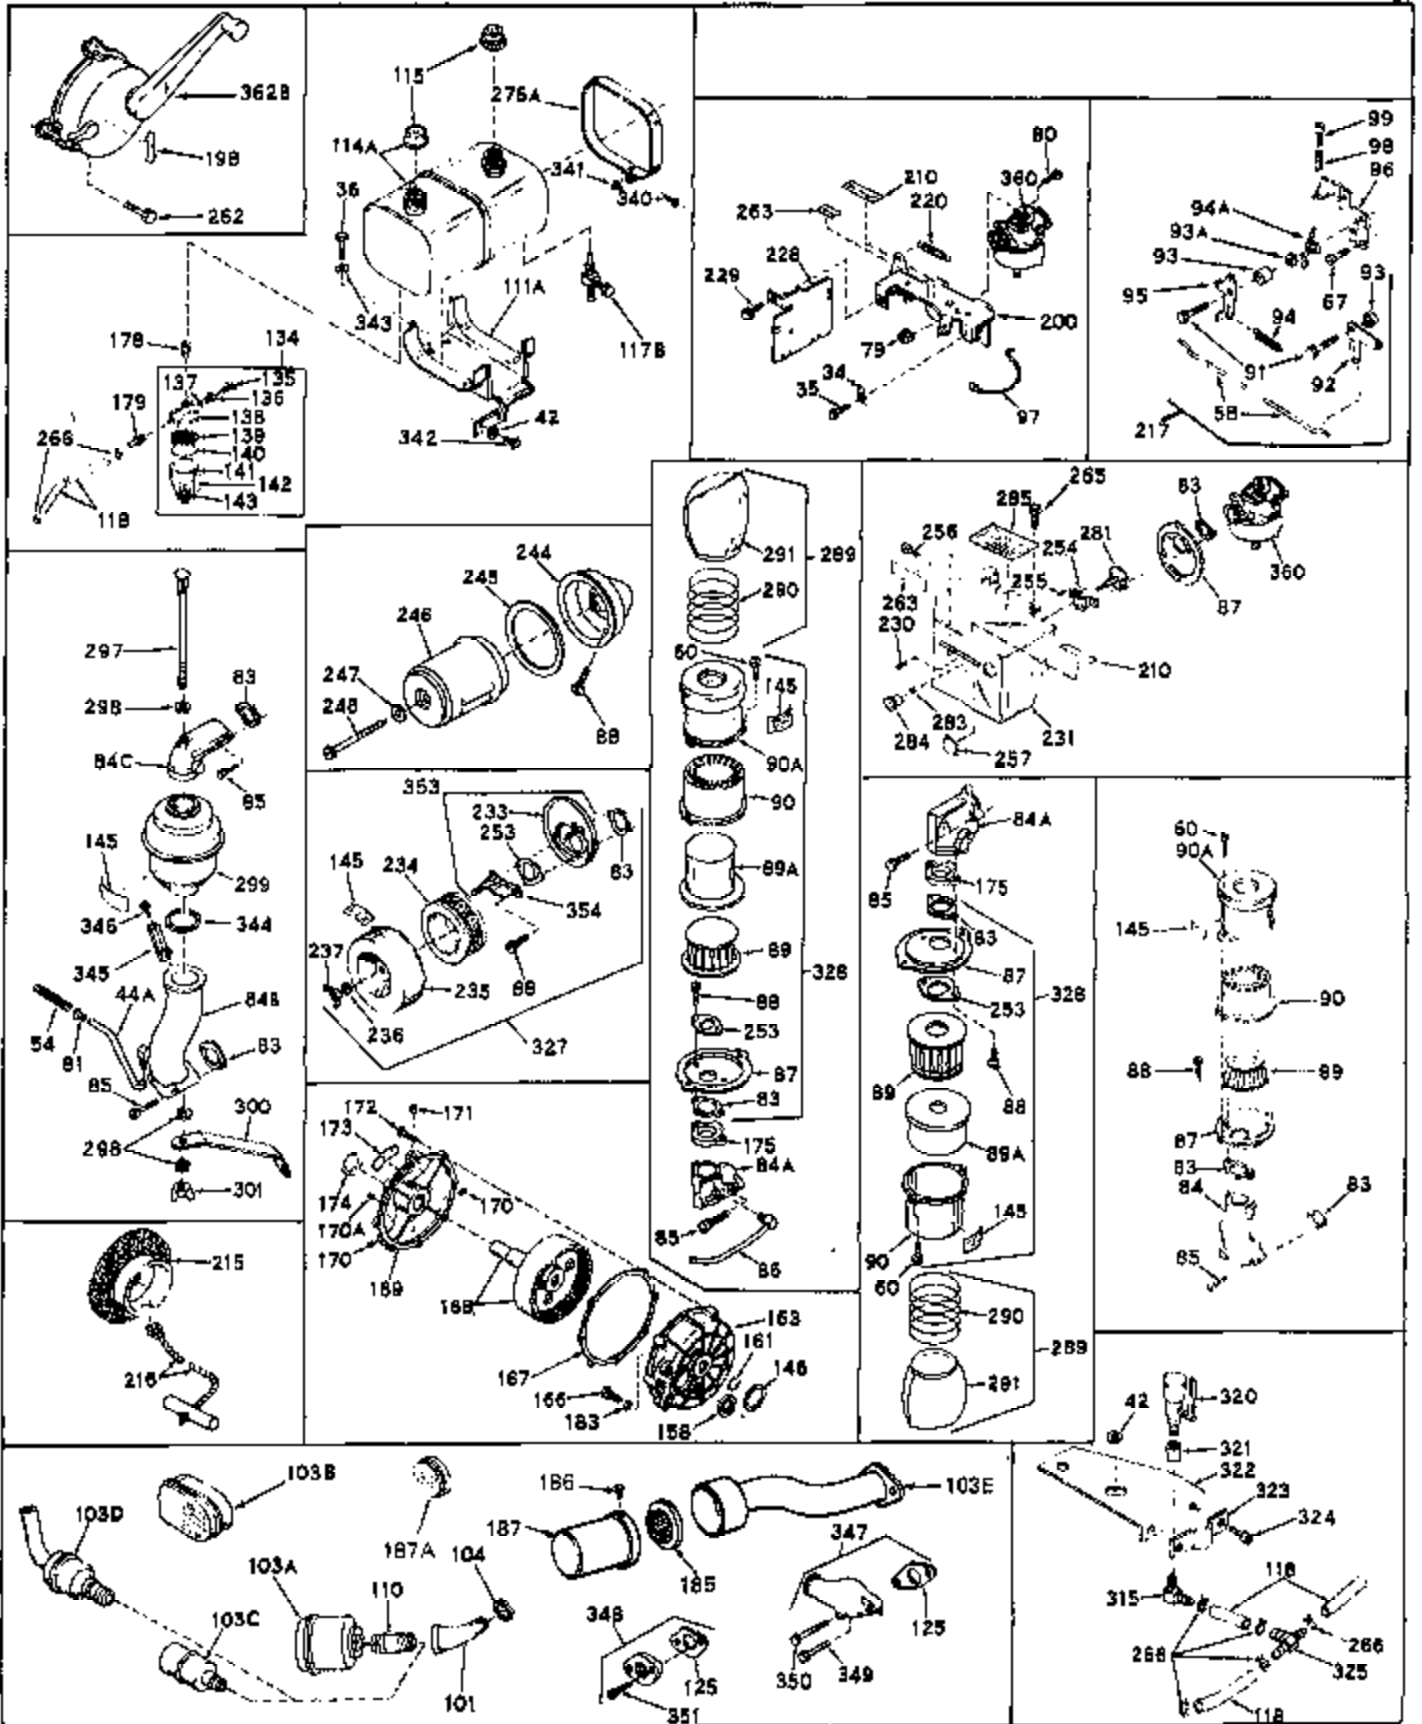

Ref #	Part Number	Qty	Description
34	27793	0	Clip, Conduit
35	28942	0	Screw
36	650694	0	Screw, Hex hd. cap, 5/16-18 x 2
36	650695	0	Screw, Hex hd. cap, 5/16-18 x 2-1/4 (Grade 8)
36	650697	0	Screw, Hex hd. cap, 5/16-18 x 2-1/2
42	26073	0	Washer, Connecting rod bolt
54	28819	0	Spring, Fuel line
54	31778	0	Spring, Coil
60	650152	0	Screw
67	650399	0	Screw, Phil. fil. hd. Sems, 10-32 x 5/8
79	29752	0	Nut
80	650572	0	Screw
83	27272	0	Gasket, Air cleaner
85	29786	0	Screw
85	650163	0	Screw, Fil. hd. Sems, 10-32 x 7/8
85	650416	0	Screw, Rd. hd. Sems, 10-32 x 1
85	650605	0	Screw
87	31691	0	Bracket, Air cleaner
88	28820	0	Screw
88	650399	0	Screw, Phil. fil. hd. Sems, 10-32 x 5/8
88	650521	0	Screw
89	30727	0	Element, Air cleaner
90	31692	0	Body, Air cleaner
91	30312	0	Screw, Hex washer hd. Sems, 10-32 x 1/2
97	28468	0	Wire, Ground (Female fitting both ends)
98	28569	0	Spring, Compression
98	32924	0	Spring, Compression
99	29500	0	Screw, Fil. hd. mach., Sems, 8-32 x 3/4
99	650223	0	Screw, Fil. slotted hd. Sems, 8-32 x 5/8
99	650688	0	Screw, Hex hd., 10-32 x 1-5/16" (Drilled)
101	29574	0	Elbow, Exhaust (90°)
103D	31506	0	Muffler
104	28443	0	Nut, Conduit (1/8" thick)
104	32862	0	Nut, Conduit (1/4" thick)
115	32387A	0	Cap, Fuel filler (Charcoal Plastic) (Spurt)
115	33032	0	Cap, Fuel filler (Red Plastic) (Spurt)
118	29774	0	Line, Fuel (Braided 8.25")
118	30705	0	Line, Fuel (Braided 16")
118	30962	0	Line, Fuel (Braided 32")
125	27930	0	Gasket, Exhaust
145	31752	0	Decal, Air cleaner
146	28451	0	Gasket, Housing
171	24590	0	Plug, Pipe
200	33110	0	Control Assy., Speed (Remote)
215	28301	0	Pulley, Starter
216	590343	0	Rope & Handle Assy., Starter
220	30826	0	Spring, Extension
228	30820	0	Baffle, Heat
229	28942	0	Screw
230	650257	0	Screw, Pan hd. Sems, 8-32 x 5/16
253	30767	0	Spacer, Air cleaner
255	28820	0	Screw
256	650760	0	Screw
257	31291	0	Plug, Cover
262	29716	0	Screw
265	650701	0	Screw, Hex washer hd. shakeproof,
266	26460	0	Clamp, Fuel line
289	730512	0	Kit, Pre-cleaner