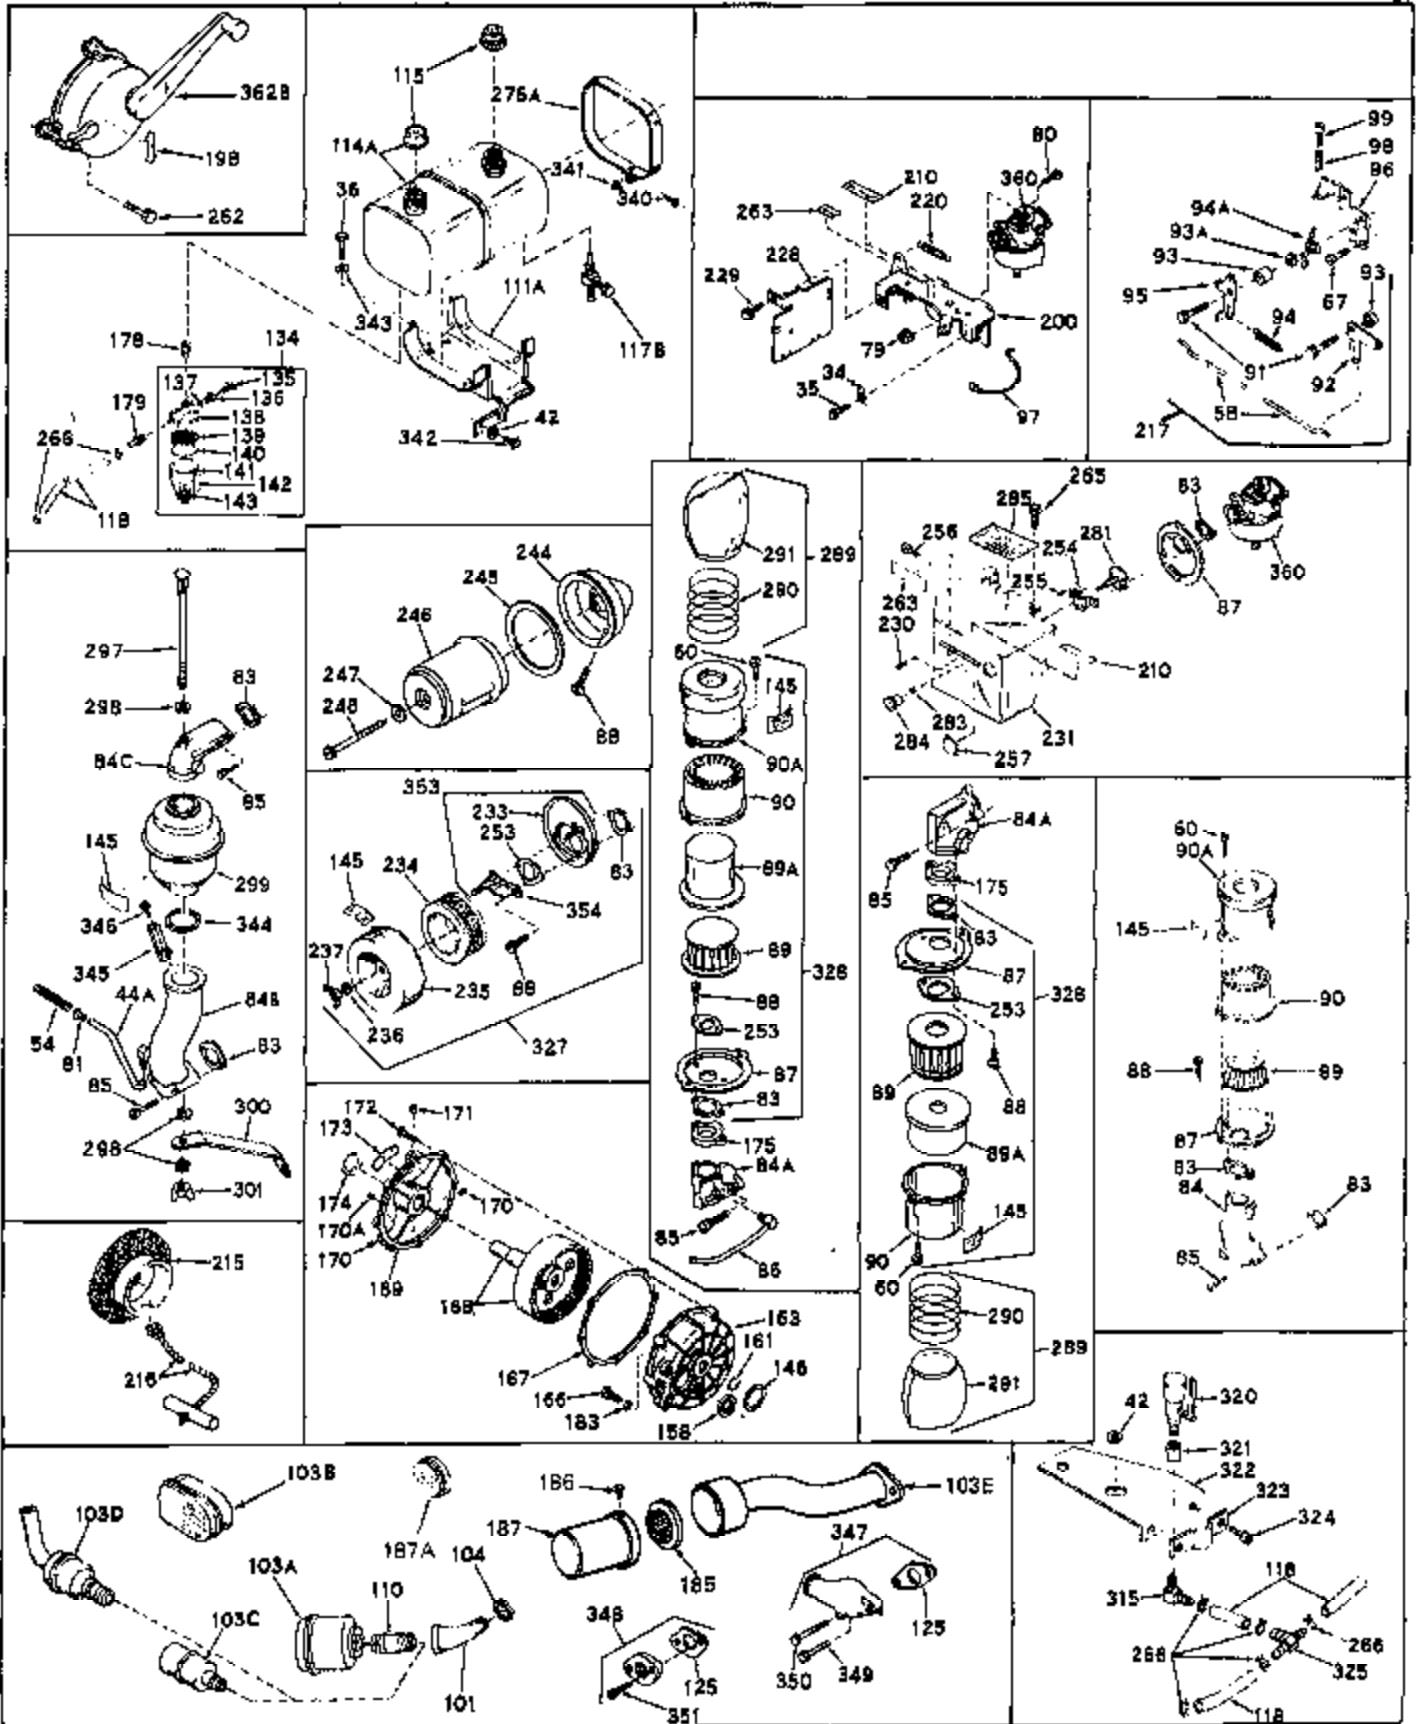

Engine Parts List #2

Ref #	Part Number	Qty	Description
34	27793	0	Clip, Conduit
35	28942	0	Screw
36	650694	0	Screw, Hex hd. cap, 5/16-18 x 2
36	650695	0	Screw, Hex hd. cap, 5/16-18 x 2-1/4 (Grade 8)
36	650697	0	Screw, Hex hd. cap, 5/16-18 x 2-1/2
42	26073	0	Washer, Connecting rod bolt
54	28819	0	Spring, Fuel line
54	31778	0	Spring, Coil
60	650152	0	Screw
67	650399	0	Screw, Phil. fil. hd. Sems, 10-32 x 5/8
79	29752	0	Nut
80	650572	0	Screw
83	27272	0	Gasket, Air cleaner
84A	31431	0	Elbow, Air cleaner
85	29786	0	Screw
85	650163	0	Screw, Fil. hd. Sems, 10-32 x 7/8
85	650416	0	Screw, Rd. hd. Sems, 10-32 x 1
85	650605	0	Screw
87	31691	0	Bracket, Air cleaner
88	650399	0	Screw, Phil. fil. hd. Sems, 10-32 x 5/8
88	650521	0	Screw
88	28820	0	Screw
89A	31700	0	Element, Air cleaner
90	31692	0	Body, Air cleaner
91	30312	0	Screw, Hex washer hd. Sems, 10-32 x 1/2
97	30831	0	Wire, Ground (Female fitting both ends)
98	28569	0	Spring, Compression
98	32924	0	Spring, Compression
99	29500	0	Screw, Fil. hd. mach., Sems, 8-32 x 3/4
99	650223	0	Screw, Fil. slotted hd. Sems, 8-32 x 5/8
99	650688	0	Screw, Hex hd., 10-32 x 1-5/16" (Drilled)
101	29574	0	Elbow, Exhaust (90°)
103A	29633	0	Muffler
104	28443	0	Nut, Conduit (1/8" thick)
104	32862	0	Nut, Conduit (1/4" thick)
110	30244	0	Nipple, Exhaust pipe (2-1/2")
115	32387A	0	Cap, Fuel filler (Charcoal Plastic) (Spurt)
115	33032	0	Cap, Fuel filler (Red Plastic) (Spurt)
118	29774	0	Line, Fuel (Braided 8.25")
118	30705	0	Line, Fuel (Braided 16")
118	30962	0	Line, Fuel (Braided 32")
125	27930	0	Gasket, Exhaust
145	30002	0	Decal, Air cleaner
146	28451	0	Gasket, Housing
171	24590	0	Plug, Pipe
215	28301	0	Pulley, Starter
216	590343	0	Rope & Handle Assy., Starter
228	30820	0	Baffle, Heat
229	28942	0	Screw
230	650257	0	Screw, Pan hd. Sems, 8-32 x 5/16
253	30767	0	Spacer, Air cleaner
255	28820	0	Screw
256	650760	0	Screw
257	31291	0	Plug, Cover
262	29716	0	Screw
265	650701	0	Screw, Hex washer hd. shakeproof,
266	26460	0	Clamp, Fuel line
289	730512	0	Kit, Pre-cleaner