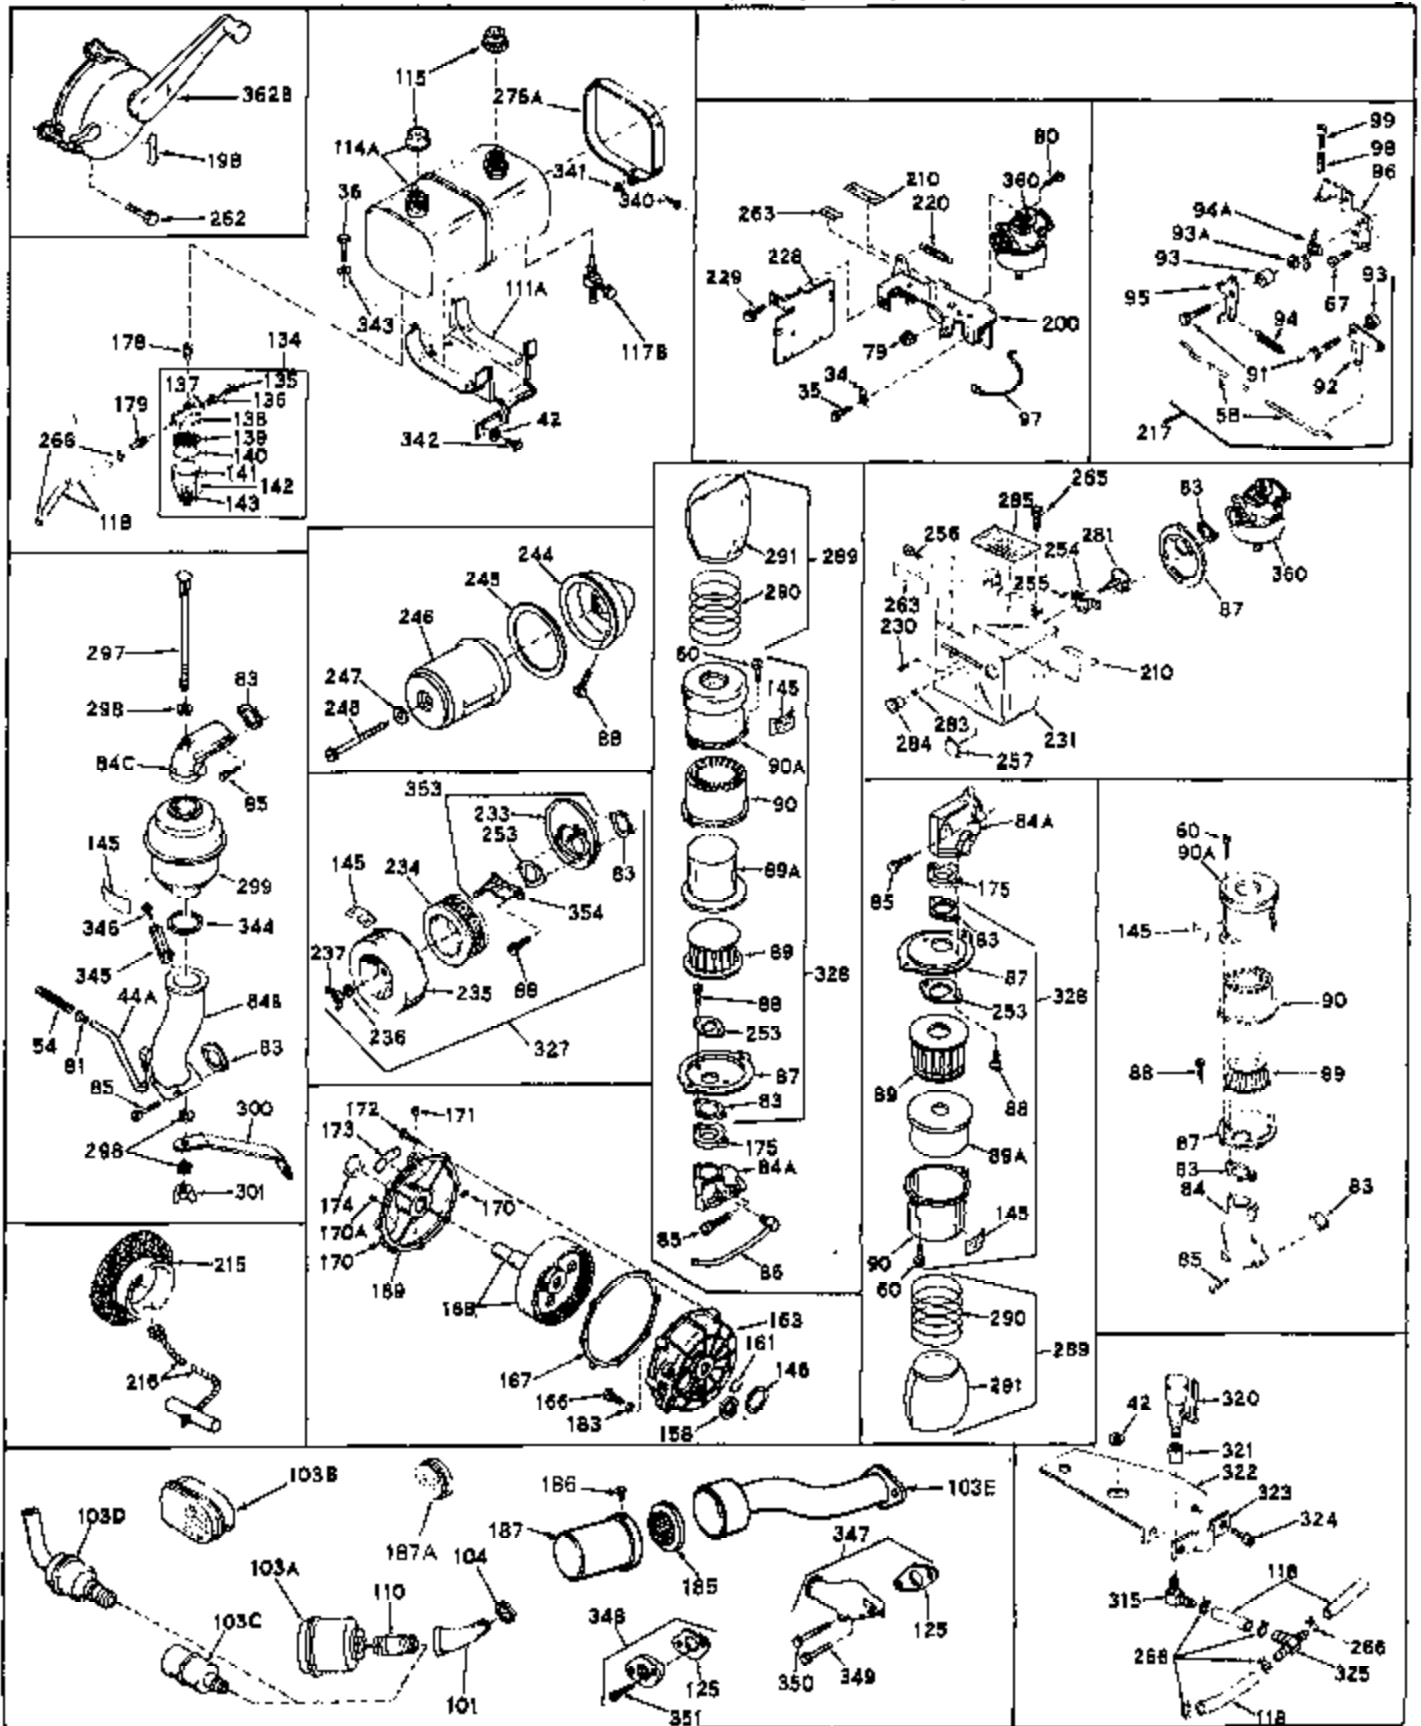

Engine Parts List #2

Ref #	Part Number	Qty	Description
34	27793	0	Clip, Conduit
35	28942	0	Screw
36	650694	0	Screw, Hex hd. cap, 5/16-18 x 2
36	650695	0	Screw, Hex hd. cap, 5/16-18 x 2-1/4 (Grade 8)
36	650697	0	Screw, Hex hd. cap, 5/16-18 x 2-1/2
42	26073	0	Washer, Connecting rod bolt
54	28819	0	Spring, Fuel line
54	31778	0	Spring, Coil
60	650152	0	Screw
67	650399	0	Screw, Phil. fil. hd. Sems, 10-32 x 5/8
79	29752	0	Nut
80	650572	0	Screw
83	27272	0	Gasket, Air cleaner
85	29786	0	Screw
85	650163	0	Screw, Fil. hd. Sems, 10-32 x 7/8
85	650416	0	Screw, Rd. hd. Sems, 10-32 x 1
85	650605	0	Screw
87	31691	0	Bracket, Air cleaner
88	650399	0	Screw, Phil. fil. hd. Sems, 10-32 x 5/8
88	650521	0	Screw
88	28820	0	Screw
91	30312	0	Screw, Hex washer hd. Sems, 10-32 x 1/2
97	28468	0	Wire, Ground (Female fitting both ends)
98	28569	0	Spring, Compression
98	32924	0	Spring, Compression
99	29500	0	Screw, Fil. hd. mach., Sems, 8-32 x 3/4
99	650223	0	Screw, Fil. slotted hd. Sems, 8-32 x 5/8
99	650688	0	Screw, Hex hd., 10-32 x 1-5/16" (Drilled)
104	28443	0	Nut, Conduit (1/8" thick)
104	32862	0	Nut, Conduit (1/4" thick)
115	32387A	0	Cap, Fuel filler (Charcoal Plastic) (Spurt)
115	33032	0	Cap, Fuel filler (Red Plastic) (Spurt)
118	29774	0	Line, Fuel (Braided 8.25")
118	30705	0	Line, Fuel (Braided 16")
118	30962	0	Line, Fuel (Braided 32")
125	27930	0	Gasket, Exhaust
146	28451	0	Gasket, Housing
171	24590	0	Plug, Pipe
200	33108	0	Control Assy., Speed (Remote Snow King)
215	28301	0	Pulley, Starter
216	590343	0	Rope & Handle Assy., Starter
220	30826	0	Spring, Extension
228	30820	0	Baffle, Heat
229	28942	0	Screw
230	650257	0	Screw, Pan hd. Sems, 8-32 x 5/16
231	32395	0	Cover, Carburetor
253	30767	0	Spacer, Air cleaner
254	32398	0	Bracket, Choke
255	28820	0	Screw
256	650760	0	Screw
257	31291	0	Plug, Cover
262	29716	0	Screw
263	31718	0	Decal, Choke
265	650701	0	Screw, Hex washer hd. shakeproof,
266	26460	0	Clamp, Fuel line
281	32397	0	Plate Assy., Choke
283	32399	0	Spring, Choke knob
284	32400	0	Knob, Choke