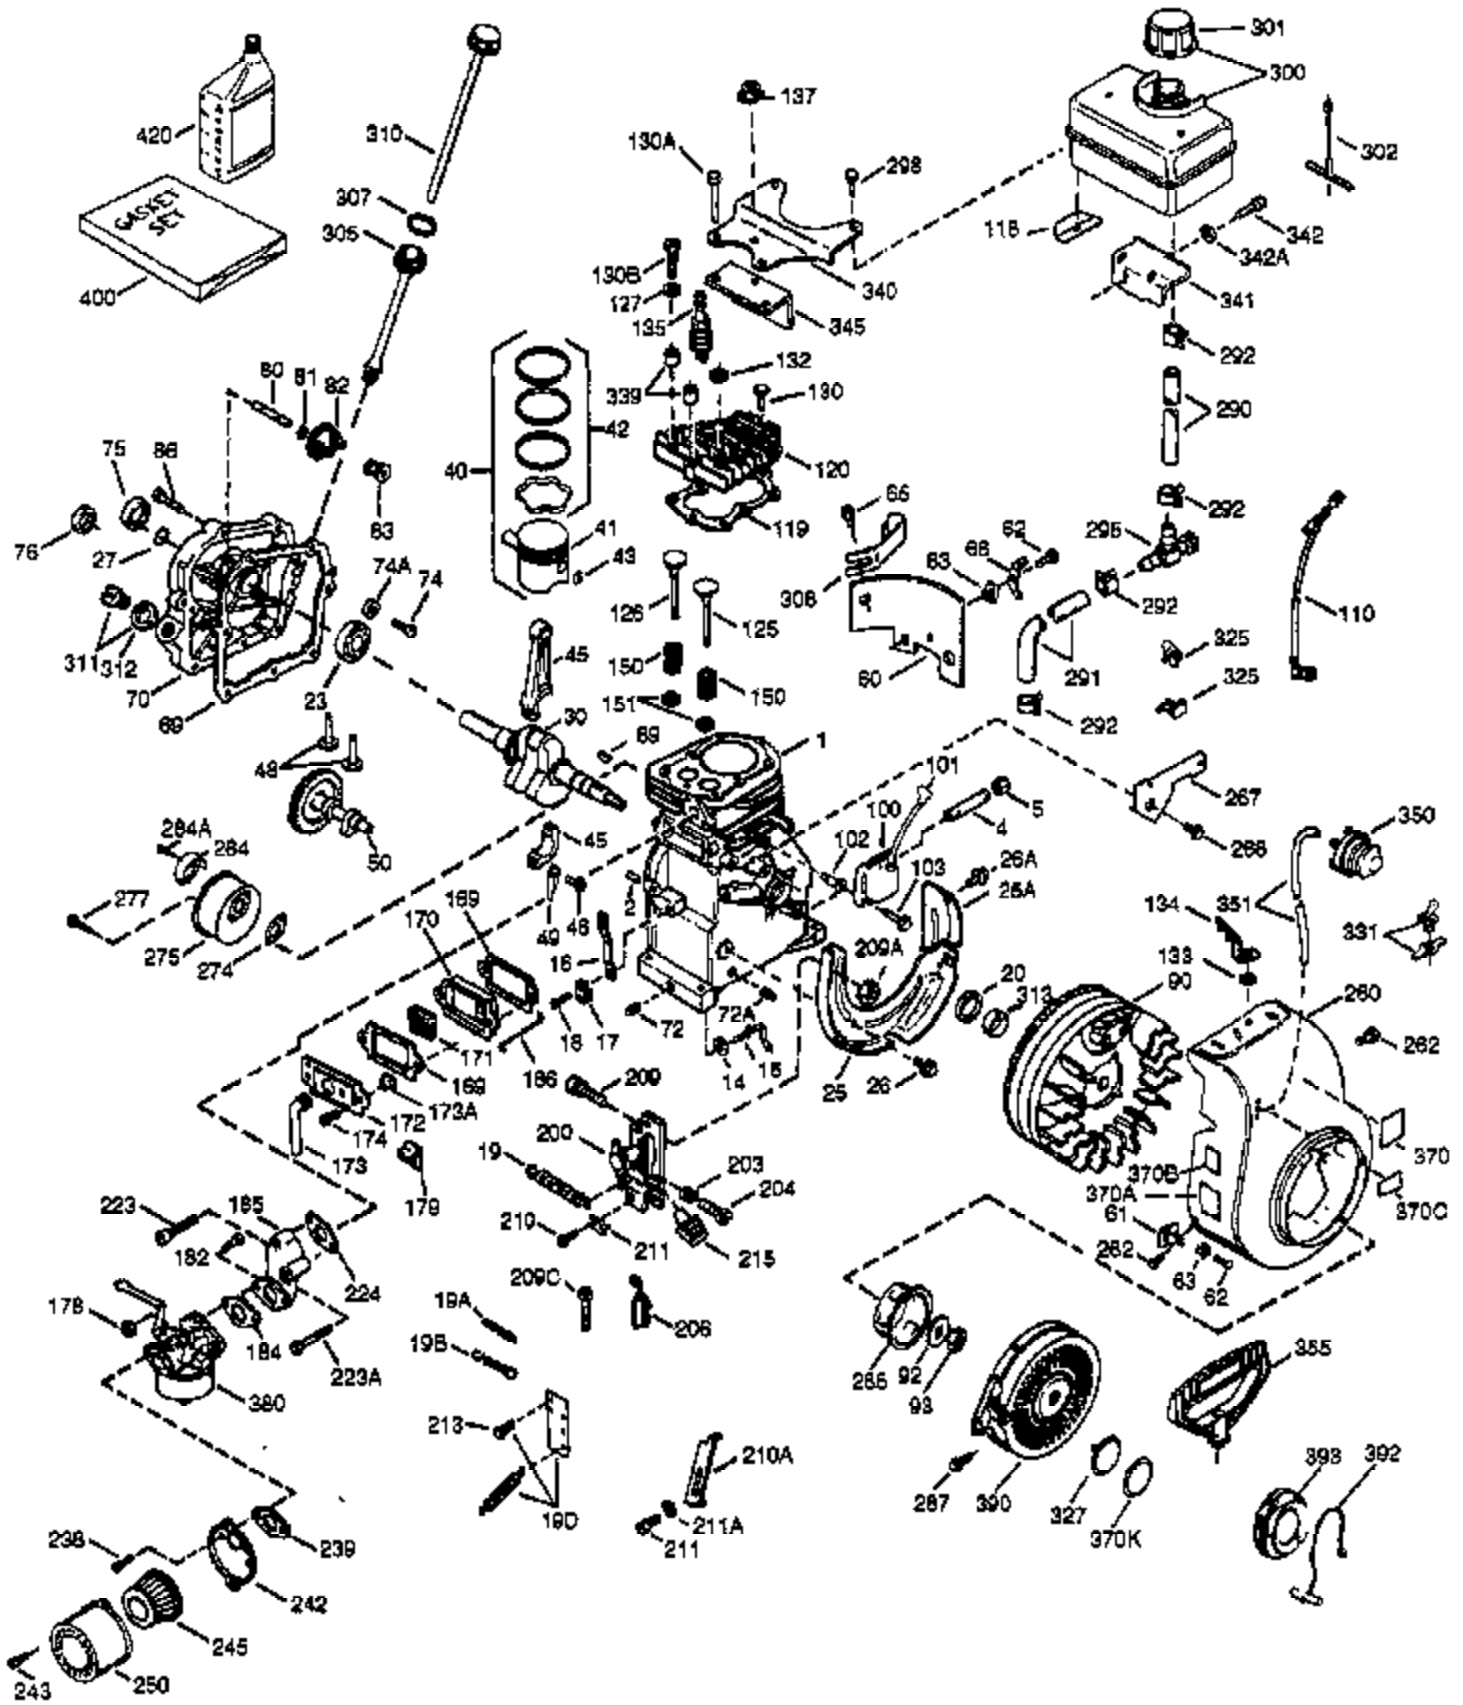

ILLUSTRATION SHOWS TYPICAL PARTS ONLY. ORDER BY PART NUMBER. PARTS NOT LISTED ARE SUPPLIED BY OEM.

VIEW 1 OF 2

Engine Parts List #1

Ref #	Part Number	Qty	Description
1	36562	1	Cylinder (Incl. 2,20,72 & 125)
2	26727	2	Dowel Pin
14	28277	1	Washer
15	31334	1	Governor Rod
16	37729	1	Governor Lever
17	31335	1	Governor Lever Clamp
18	651018	1	Screw, T-15, 8-32 x 19/64"
19	31426	1	Extension Spring
20	32600	1	Oil Seal
23	28458	1	Ball Bearing
25	36552	1	Blower Housing Baffle (Incl. 262)
25A	35883	1	Baffle Extension
26	650802	2	Screw, 1/4-20 x 5/8"
26A	650926	1	Screw, 8-32 x 21/64"
30	35132	1	Crankshaft
32	28537	2	Washer
37A	30322	1	Lock Nut, 8-32
40	40020	1	Piston, Pin & Ring Set (Std.)
40	40021	1	Piston, Pin & Ring Set (.010" OS)
41	40018	1	Piston & Pin Ass'y. (Std.) (Incl. 43)
41	40019	1	Piston & Pin Ass'y. (.010" OS) (Incl. 43)
42	40022	1	Ring Set (Std.)
42	40023	1	Ring Set (.010" OS)
43	20381	2	Piston Pin Retaining Ring
45	32875A	1	Connecting Rod Ass'y. (Incl. 46 & 49)
46	32610A	2	Connecting Rod Bolt
48	27241	2	Valve Lifter
49	32654	1	Oil Dipper
50	32197A	1	Camshaft (MCR)
60	29745	1	Blower Housing Extension
65	650128	1	Screw, 10-24 X 1/2"
69	27677A	1	* Cylinder Cover Gasket
70	30756C	1	Cylinder Cover (Incl. 75,80 thru 84 & 311)
72	27642	2	Oil Drain Plug
75	28540	1	Oil Seal
80	30574A	1	Governor Shaft
81	30590A	1	Washer
82	30591	1	Governor Gear Assembly (Incl. 81)
83	30588A	1	Governor Spool
86	650488	7	Screw, 1/4-20 x 1-1/4"
89	610961	1	Flywheel Key
90	611195	1	Flywheel
92	650815	1	Belleville Washer
93	650816	1	Flywheel Nut
100	34443C	1	Solid State Ignition
101	610118	1	Spark Plug Cover
102	651024	1	Solid State Mounting Stud
103	651007	2	Screw, T-15, 10-24 X 15/16"
110	35182	1	Ground Wire
119	36437	1	* Cylinder Head Gasket
120	36438	1	Cylinder Head (Incl. 130)
125	36471	1	Exhaust Valve (Std.) (Incl. 151)
125	36472	1	Exhaust Valve (1/32" OS) (Incl. 151)
126	29314C	1	Intake Valve (Std.) (Incl. 151)
130	6021A	3	Screw, 5/16-18 x 1-1/2"
131	650694A	5	Screw, 5/16-18 x 2"
135	33636	1	Resistor Spark Plug (RJ17LM)
150	31672	2	Valve Spring