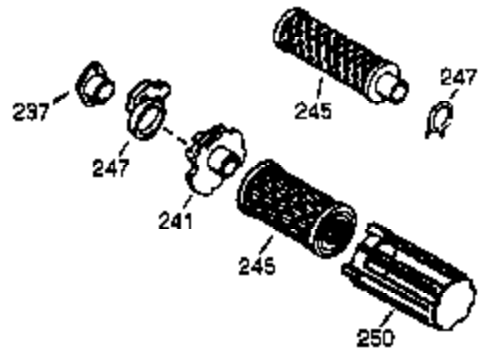

ILLUSTRATION SHOWS TYPICAL PARTS ONLY. ORDER BY PART NUMBER. PARTS NOT LISTED ARE SUPPLIED BY OEM.

VIEW 2 OF 2