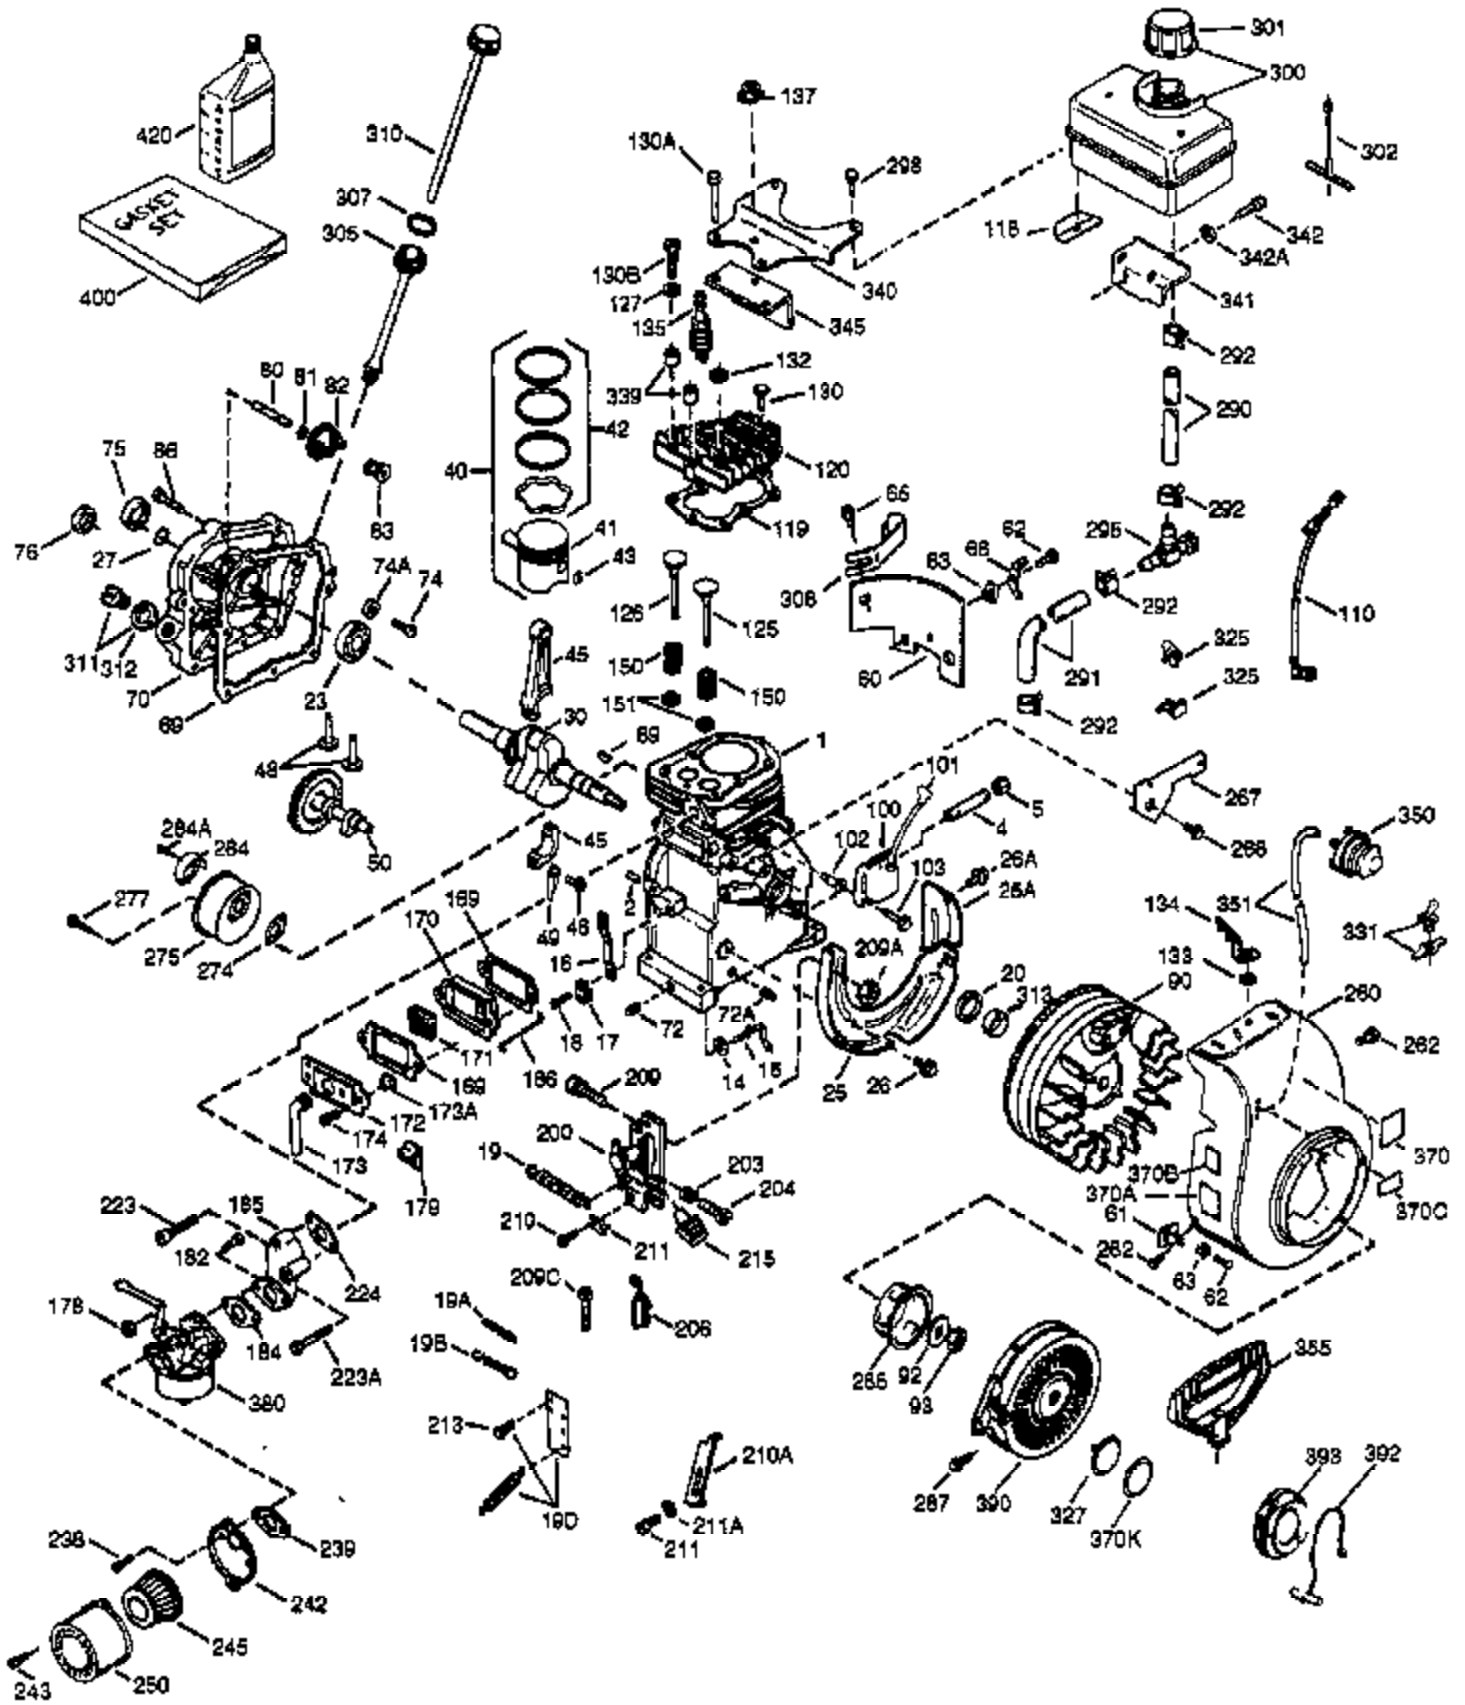

ILLUSTRATION SHOWS TYPICAL PARTS ONLY. ORDER BY PART NUMBER. PARTS NOT LISTED ARE SUPPLIED BY OEM.

VIEW 1 OF 2