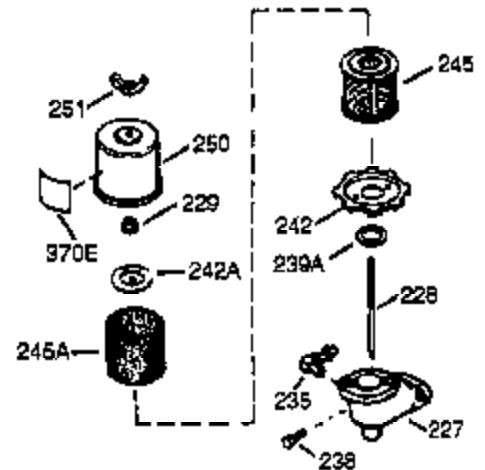

ILLUSTRATION SHOWS TYPICAL PARTS ONLY. ORDER BY PART NUMBER. PARTS NOT LISTED ARE SUPPLIED BY OEM.

VIEW 2 OF 2