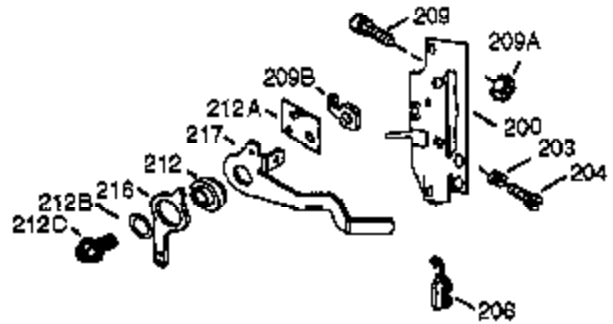

ILLUSTRATION SHOWS TYPICAL PARTS ONLY. ORDER BY PART NUMBER. PARTS NOT LISTED ARE SUPPLIED BY OEM.

VIEW 2 OF 2