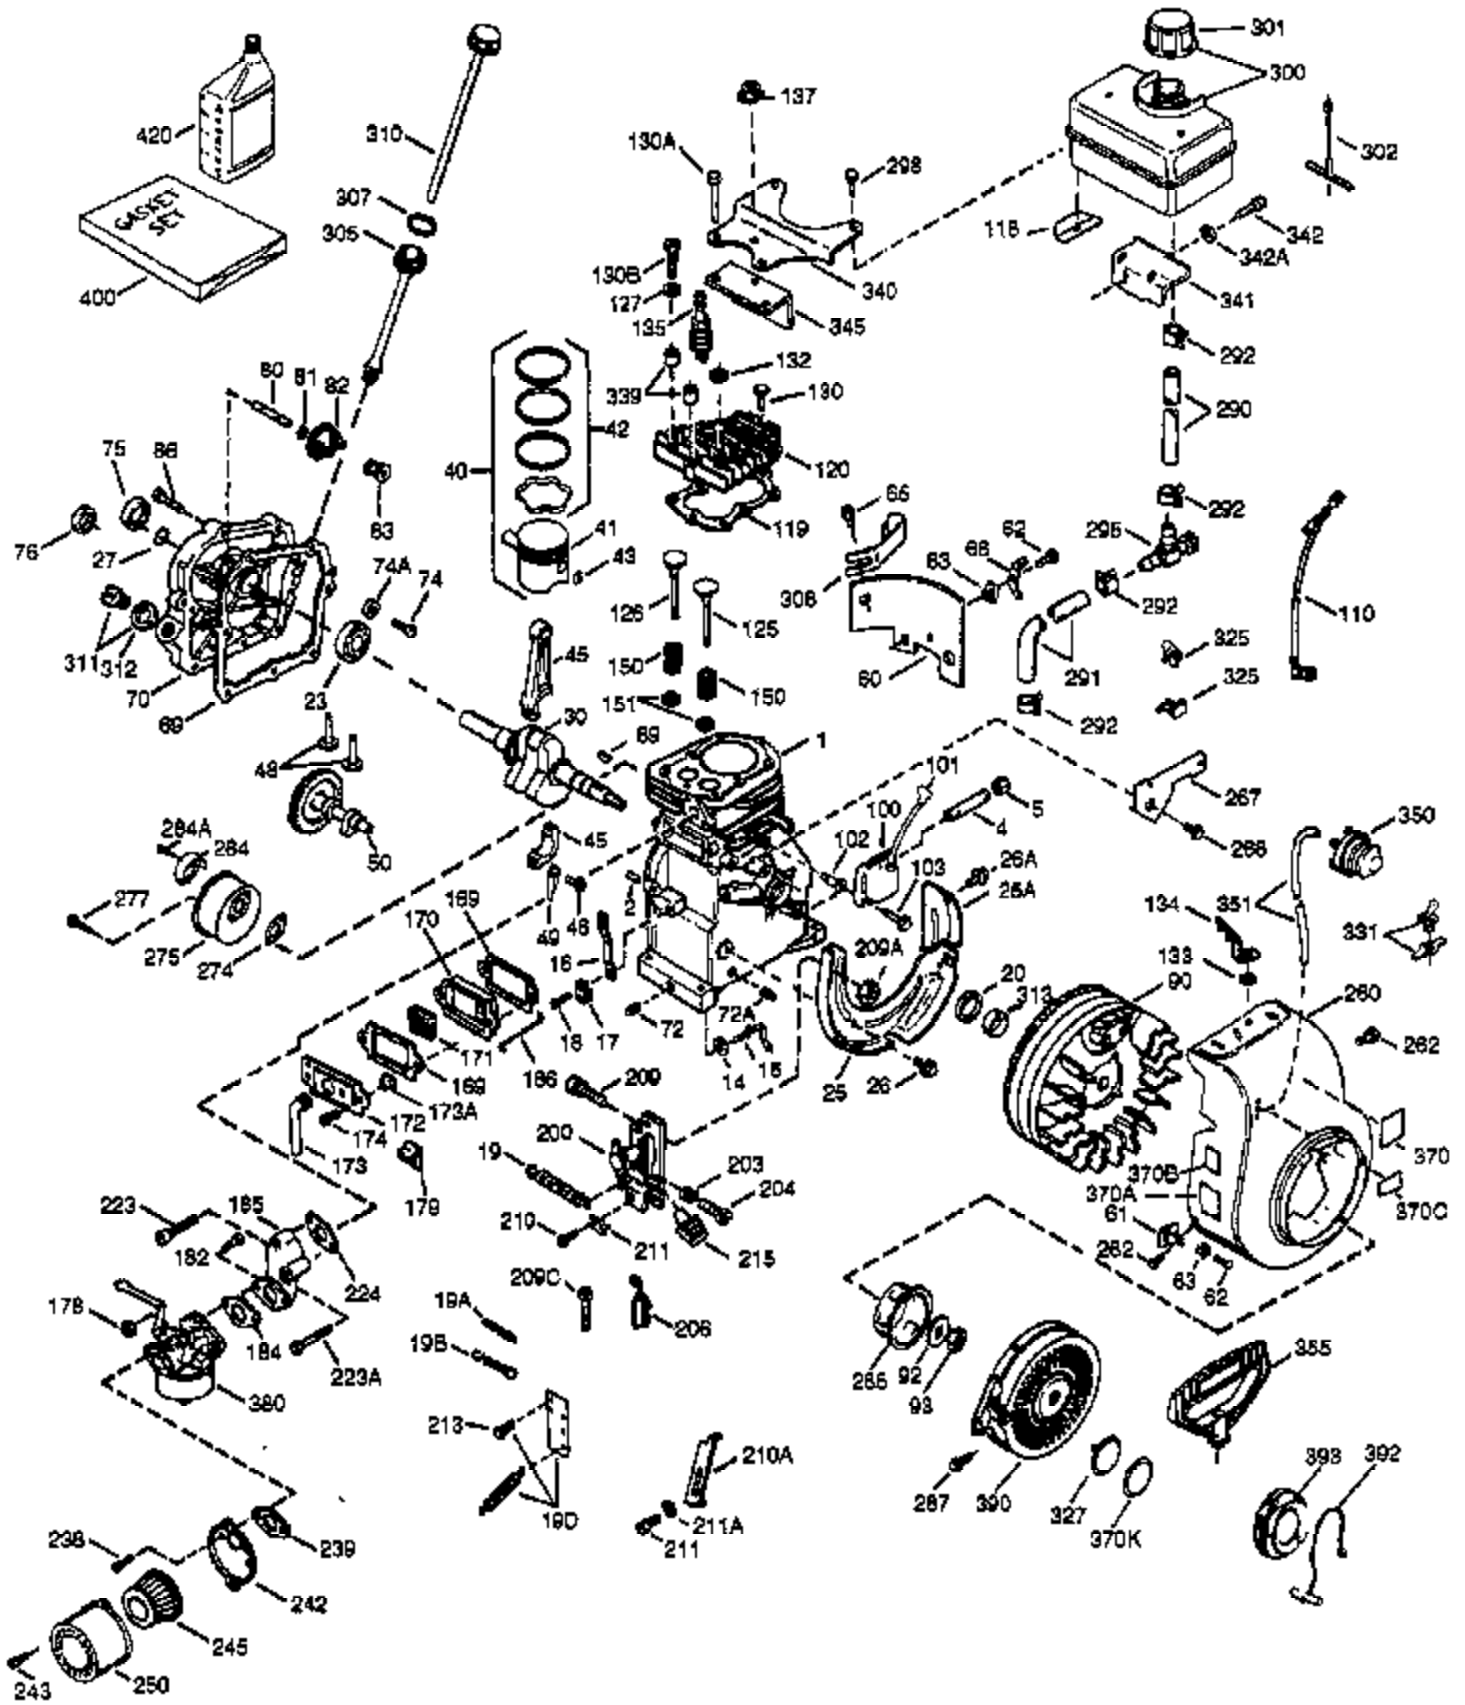

ILLUSTRATION SHOWS TYPICAL PARTS ONLY. ORDER BY PART NUMBER. PARTS NOT LISTED ARE SUPPLIED BY OEM.

VIEW 1 OF 2

Engine Parts List #1

Ref #	Part Number	Qty	Description
	1 36562	1	Cylinder (Incl. 2, 20, 72, 72A & 125)
	2 26727	2	Dowel Pin
	14 28277	1	Washer
	15 31334	1	Governor Rod
	16 31510	1	Governor Lever
	17 29916	1	Governor Lever Clamp
	18 651028	1	Screw, T-15, 8-32 x 3/8"
	19D 33857	1	Extension Spring Ass'y. (Incl. 213)
	19 31426	1	Extension Spring
	20 32600	1	Oil Seal
	23 28458	1	Ball Bearing
	25 36552	1	Blower Housing Baffle (Incl. 262)
	25A 35883	1	Baffle Extension
	26 650802	2	Screw, 1/4-20 x 5/8"
	26A 650926	1	Screw, 8-32 x 21/64"
	27 28539	1	Retainer Ring
	30 34735	1	Crankshaft
	37A 30322	1	Lock Nut 8-32
	40 40020	1	Piston, Pin & Ring Set (Std.)
	40 40021	1	Piston, Pin & Ring Set (.010" OS)
	41 40018	1	Piston & Pin Ass'y. (Std.) (Incl. 43)
	41 40019	1	Piston & Pin Ass'y. (.010" OS) (Incl. 43)
	42 40022	1	Ring Set (Std.)
	42 40023	1	Ring Set (.010" OS)
	43 20381	2	Piston Pin Retaining Ring
	45 32875A	1	Connecting Rod Ass'y. (Incl. 46 & 49)
	46 32610A	2	Connecting Rod Bolt
	48 27241	2	Valve Lifter
	49 32654	1	Oil Dipper
	50 32197A	1	Camshaft (MCR)
	60 29745	1	Blower Housing Extension
	62 650760	1	Screw, 8-32 x 1/2"
	63 28545	1	Stop Grommet
	65 650128	1	Screw, 10-24 x 1/2"
	69 27677A	1	* Cylinder Cover Gasket
	70 30756C	1	Cylinder Cover (Incl. 75 thru 83,311)
	72 27642	2	Oil Drain Plug
	72A 28582	1	Oil Drain Plug
	74 30200	1	Screw, 10-24 x 9/16"
	74A 28537	1	Washer
	75 28540	1	Oil Seal
	80 30574A	1	Governor Shaft
	81 30590A	1	Washer
	82 30591	1	Governor Gear Assembly (Incl. 81)
	83 30588A	1	Governor Spool
	86 650488	7	Screw, 1/4-20 x 1-1/4"
	89 610961	1	Flywheel Key
	90 611195	1	Flywheel
	92 650815	1	Belleville Washer
	93 650816	1	Flywheel Nut
	100 34443C	1	Solid State Ignition
	102 651024	2	Solid State Mounting Stud
	103A 650767	1	Screw, 8-23 x 27/64"
	103 651007	2	Screw, T-15, 10-24 x 15/16"
	110A 36964	1	Ground Wire
	110 37601	1	Ground Wire
	110B 37602	1	Ground Wire
	111A 611224	1	Rocker Switch