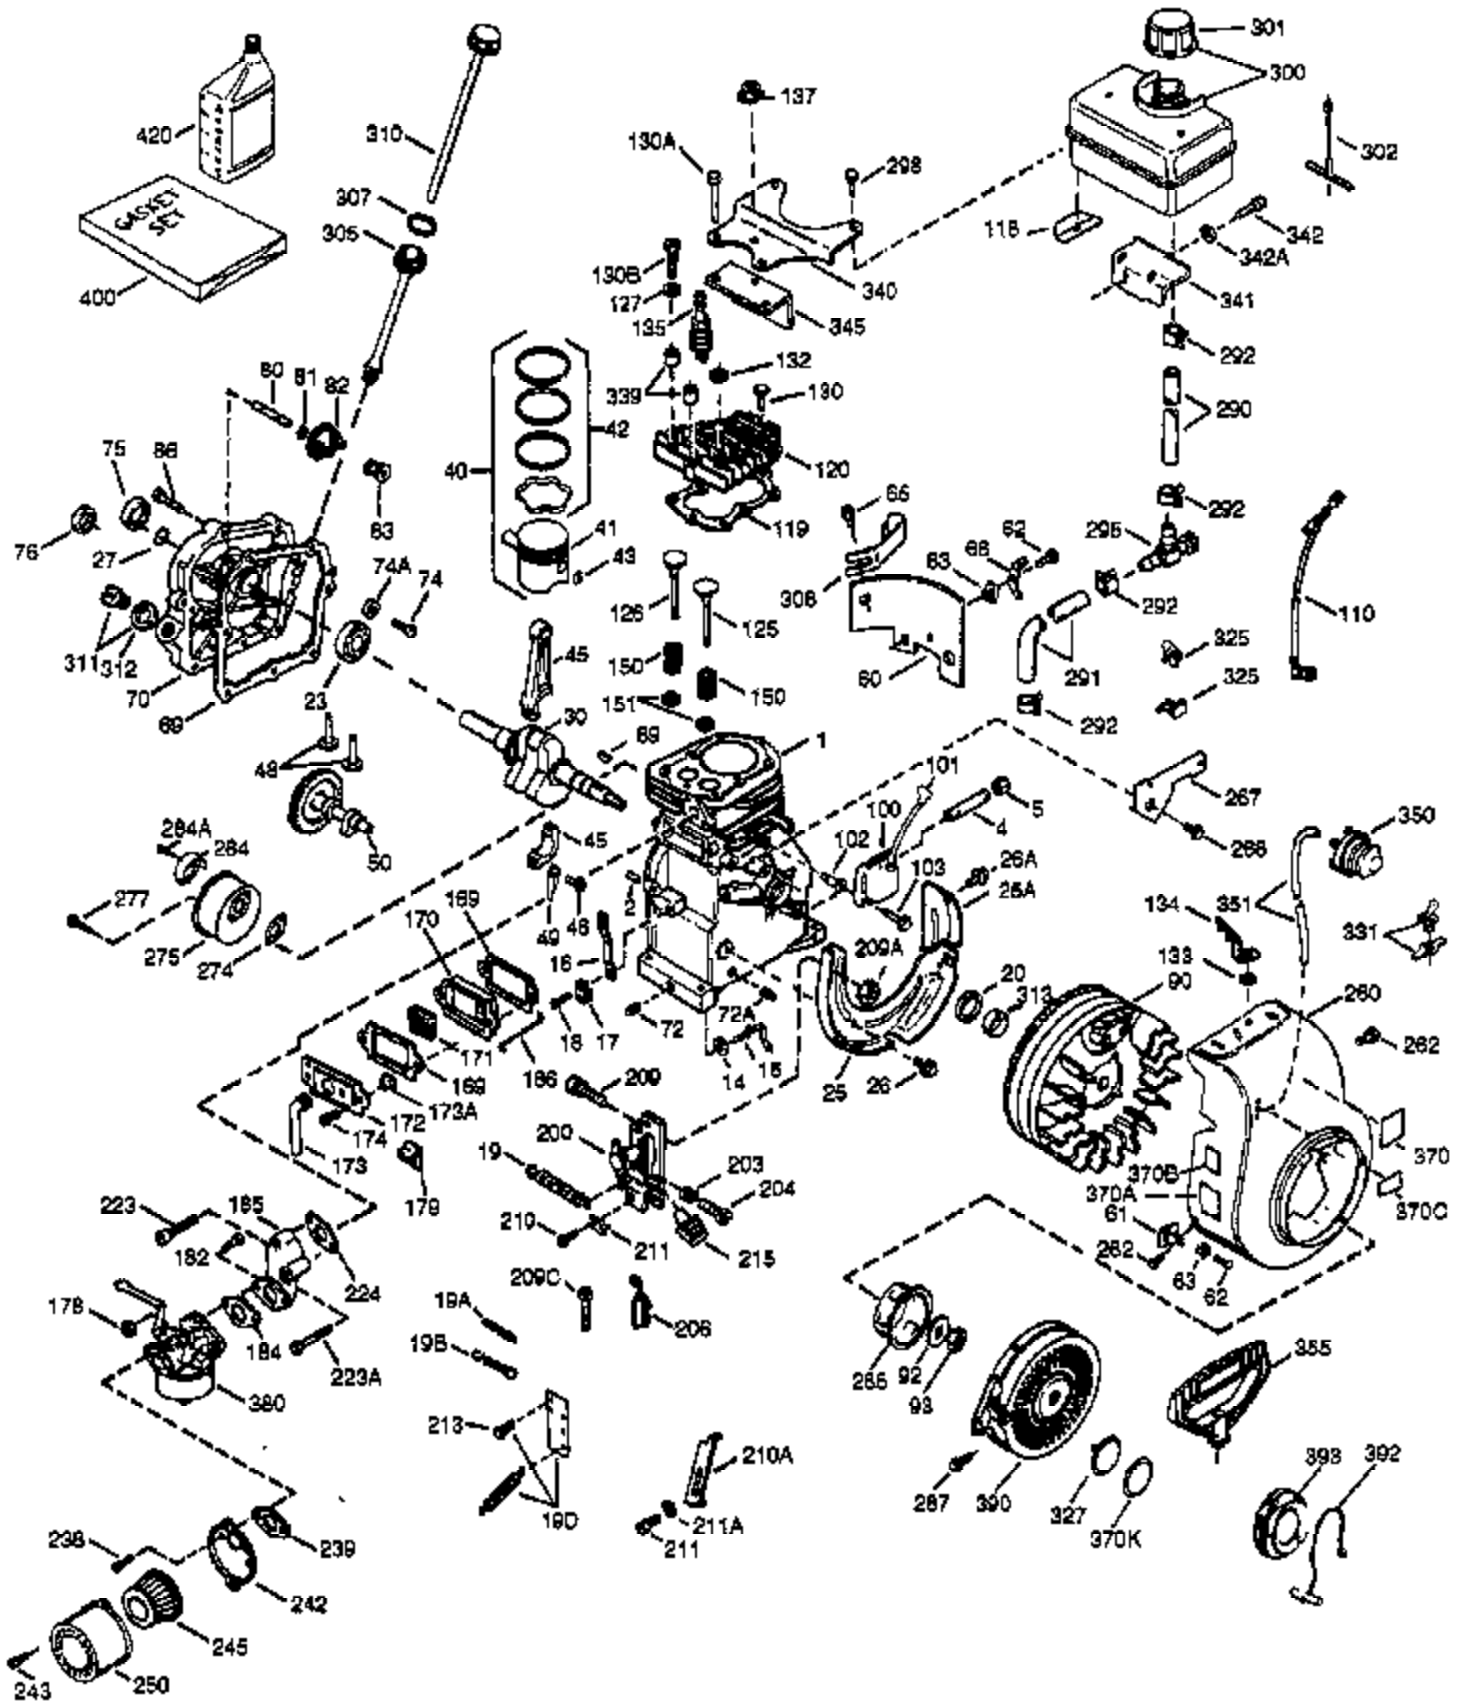

ILLUSTRATION SHOWS TYPICAL PARTS ONLY. ORDER BY PART NUMBER. PARTS NOT LISTED ARE SUPPLIED BY OEM.

VIEW 1 OF 2