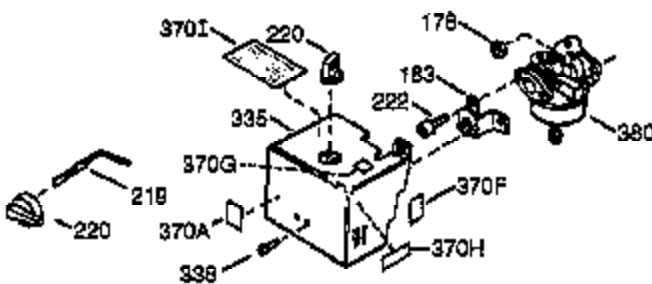

ILLUSTRATION SHOWS TYPICAL PARTS ONLY. ORDER BY PART NUMBER. PARTS NOT LISTED ARE SUPPLIED BY OEM.

VIEW 2 OF 2