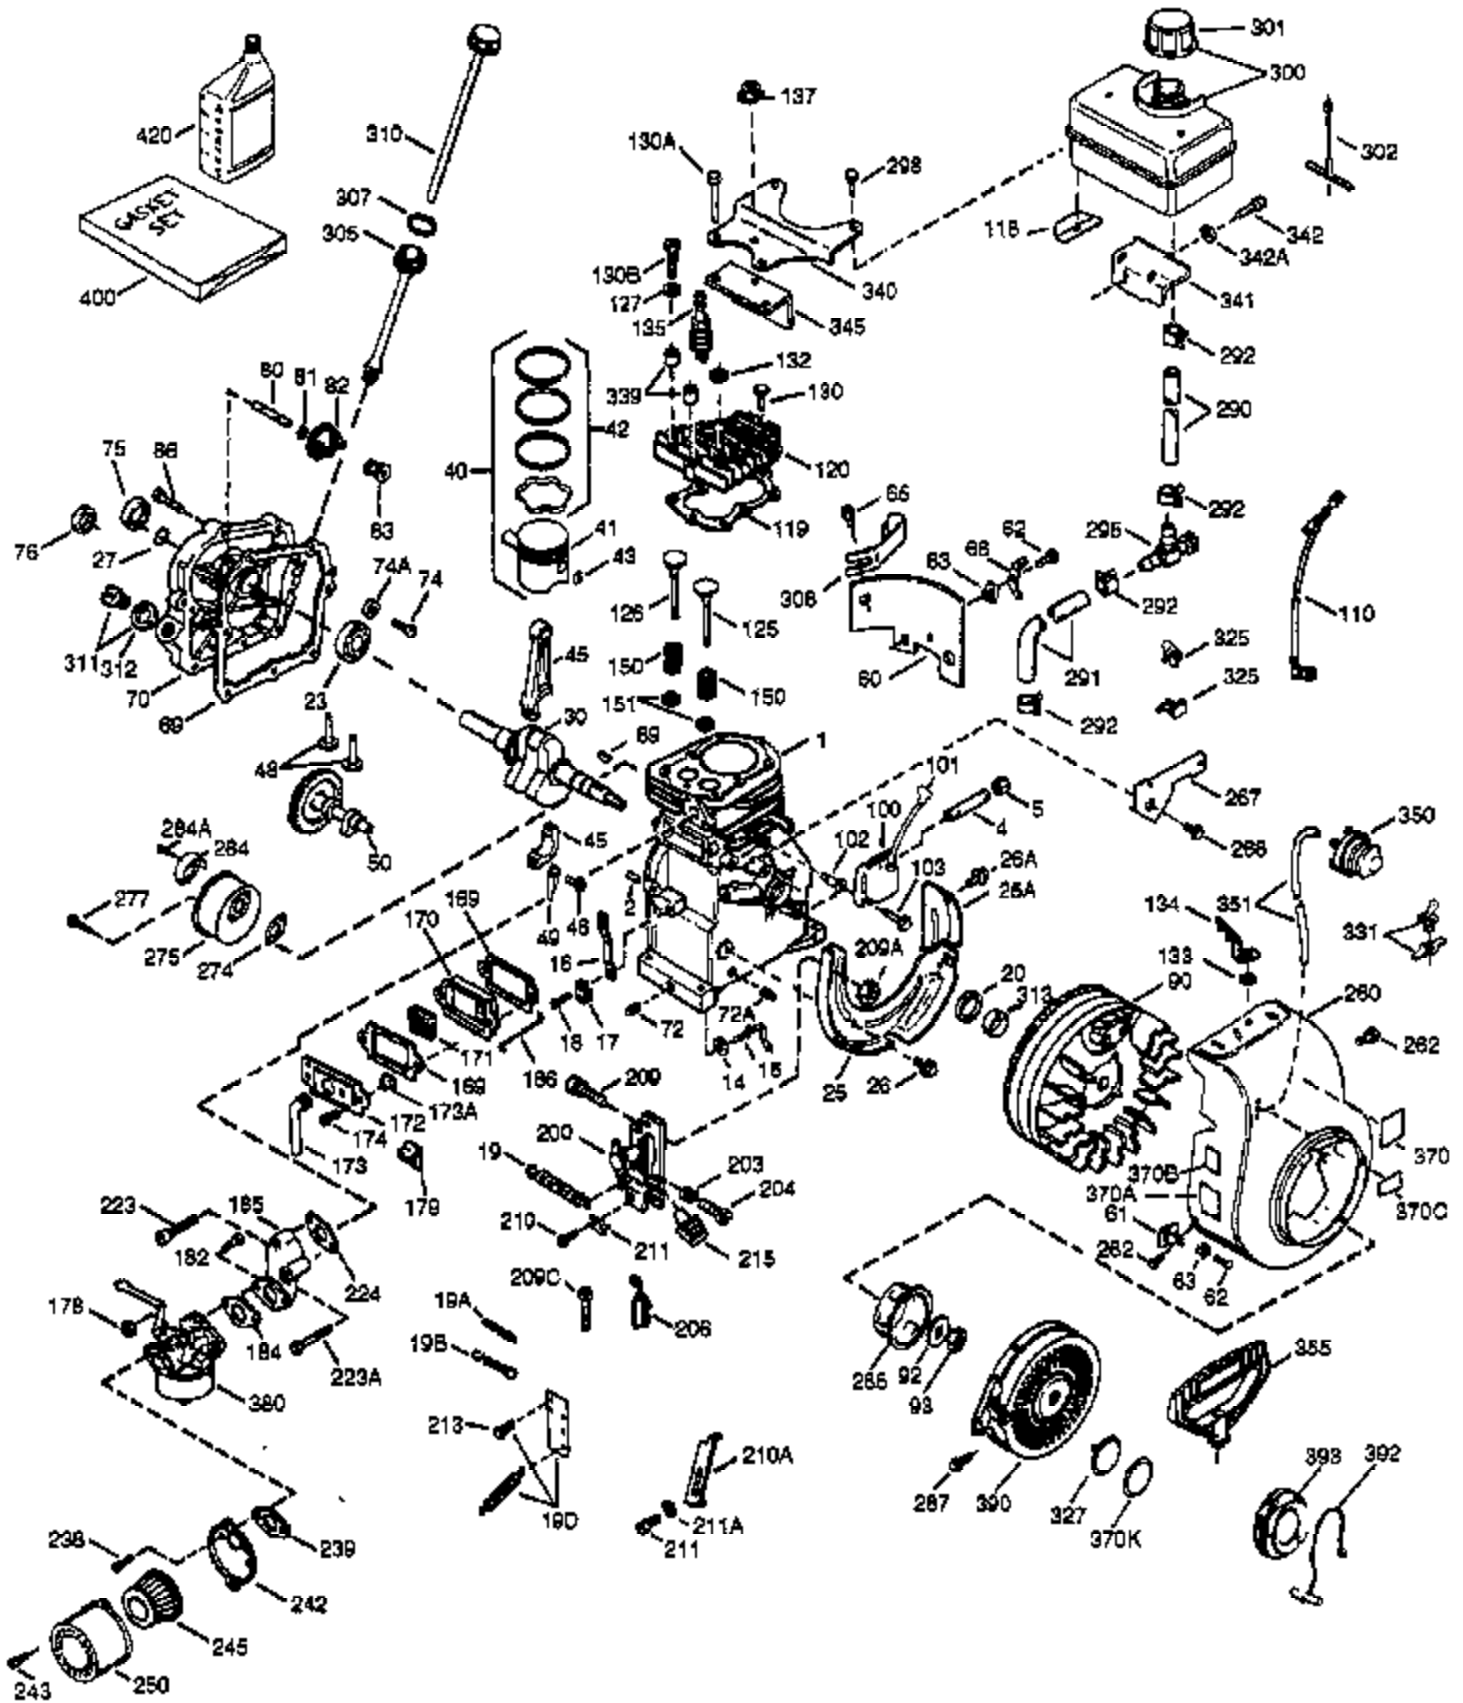

## Engine Parts List #1

Ref #	Part Number	Qty	Description
1	36562	1	Cylinder (Incl. 2,20,72 & 125)
2	26727	2	Dowel Pin
14	28277	1	Washer
15	31334	1	Governor Rod
16	31510	1	Governor Lever
17	29916	1	Governor Lever Clamp
18	651028	1	Screw, T-15, 8-32 x 19/64"
19D	33857	1	Extension Spring Ass'y. (Incl. 213)
19	31426	1	Extension Spring
20	32600	1	Oil Seal
25	36552	1	Blower Housing Baffle (Incl. 262)
25A	35883	1	Baffle Extension
26	650802	2	Screw, 1/4-20 x 5/8"
26A	650926	1	Screw, 8-32 x 21/64"
30	34734A	1	Crankshaft
37A	30322	1	Lock Nut, 8-32
40	40020	1	Piston, Pin & Ring Set (Std.)
40	40021	1	Piston, Pin & Ring Set (.010" OS)
41	40018	1	Piston & Pin Ass'y. (Std.) (Incl. 43)
41	40019	1	Piston & Pin Ass'y. (.010" OS) (Incl. 43)
42	40022	1	Ring Set (Std.)
42	40023	1	Ring Set (.010" OS)
43	20381	2	Piston Pin Retaining Ring
45	32875A	1	Connecting Rod Ass'y. (Incl. 46 & 49)
46	32610A	2	Connecting Rod Bolt
48	27241	2	Valve Lifter
49	32654	1	Oil Dipper
50	32197A	1	Camshaft (MCR)
60	29745	1	Blower Housing Extension
62	650760	1	Screw, 8-32 X 3/8"
63	28545	1	Grommet
65	650128	1	Screw, 10-24 X 1/2"
69	27677A	1	* Cylinder Cover Gasket
70	32700B	1	Cylinder Cover (Incl. 75 thru 83,311)
72	27642	2	Oil Drain Plug
72A	28582	1	Oil Drain Plug
75	27897	1	Oil Seal
80	30574A	1	Governor Shaft
81	30590A	1	Washer
82	30591	1	Governor Gear Ass'y. (Incl. 81)
83	30588A	1	Governor Spool
86	650488	7	Screw, 1/4-20 x 1-1/4"
89	610961	1	Flywheel Key
90	611195	1	Flywheel
92	650815	1	Belleville Washer
93	650816	1	Flywheel Nut
100	34443C	1	Solid State Ignition
101	610118	1	Spark Plug Cover
102	651024	1	Solid State Mounting Stud
103A	650767	1	Screw, 8-32 x 27/64"
103	651007	2	Screw, T-15, 10-24 X 15/16"
110B	37602	1	Ground Wire
110A	36964	1	Ground Wire
110	37601	1	Ground Wire
111A	611224	1	Rocker Switch
119	36437	1	* Cylinder Head Gasket
120	36438	1	Cylinder Head (Incl. 130)
125	36471	1	Exhaust Valve (Std.) (Incl. 151)