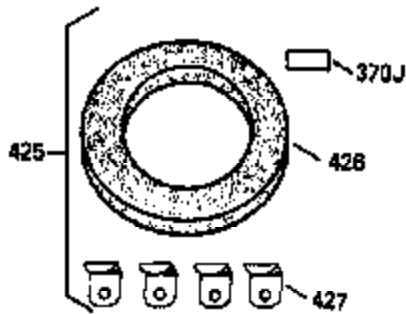

STARTER MUFF KIT