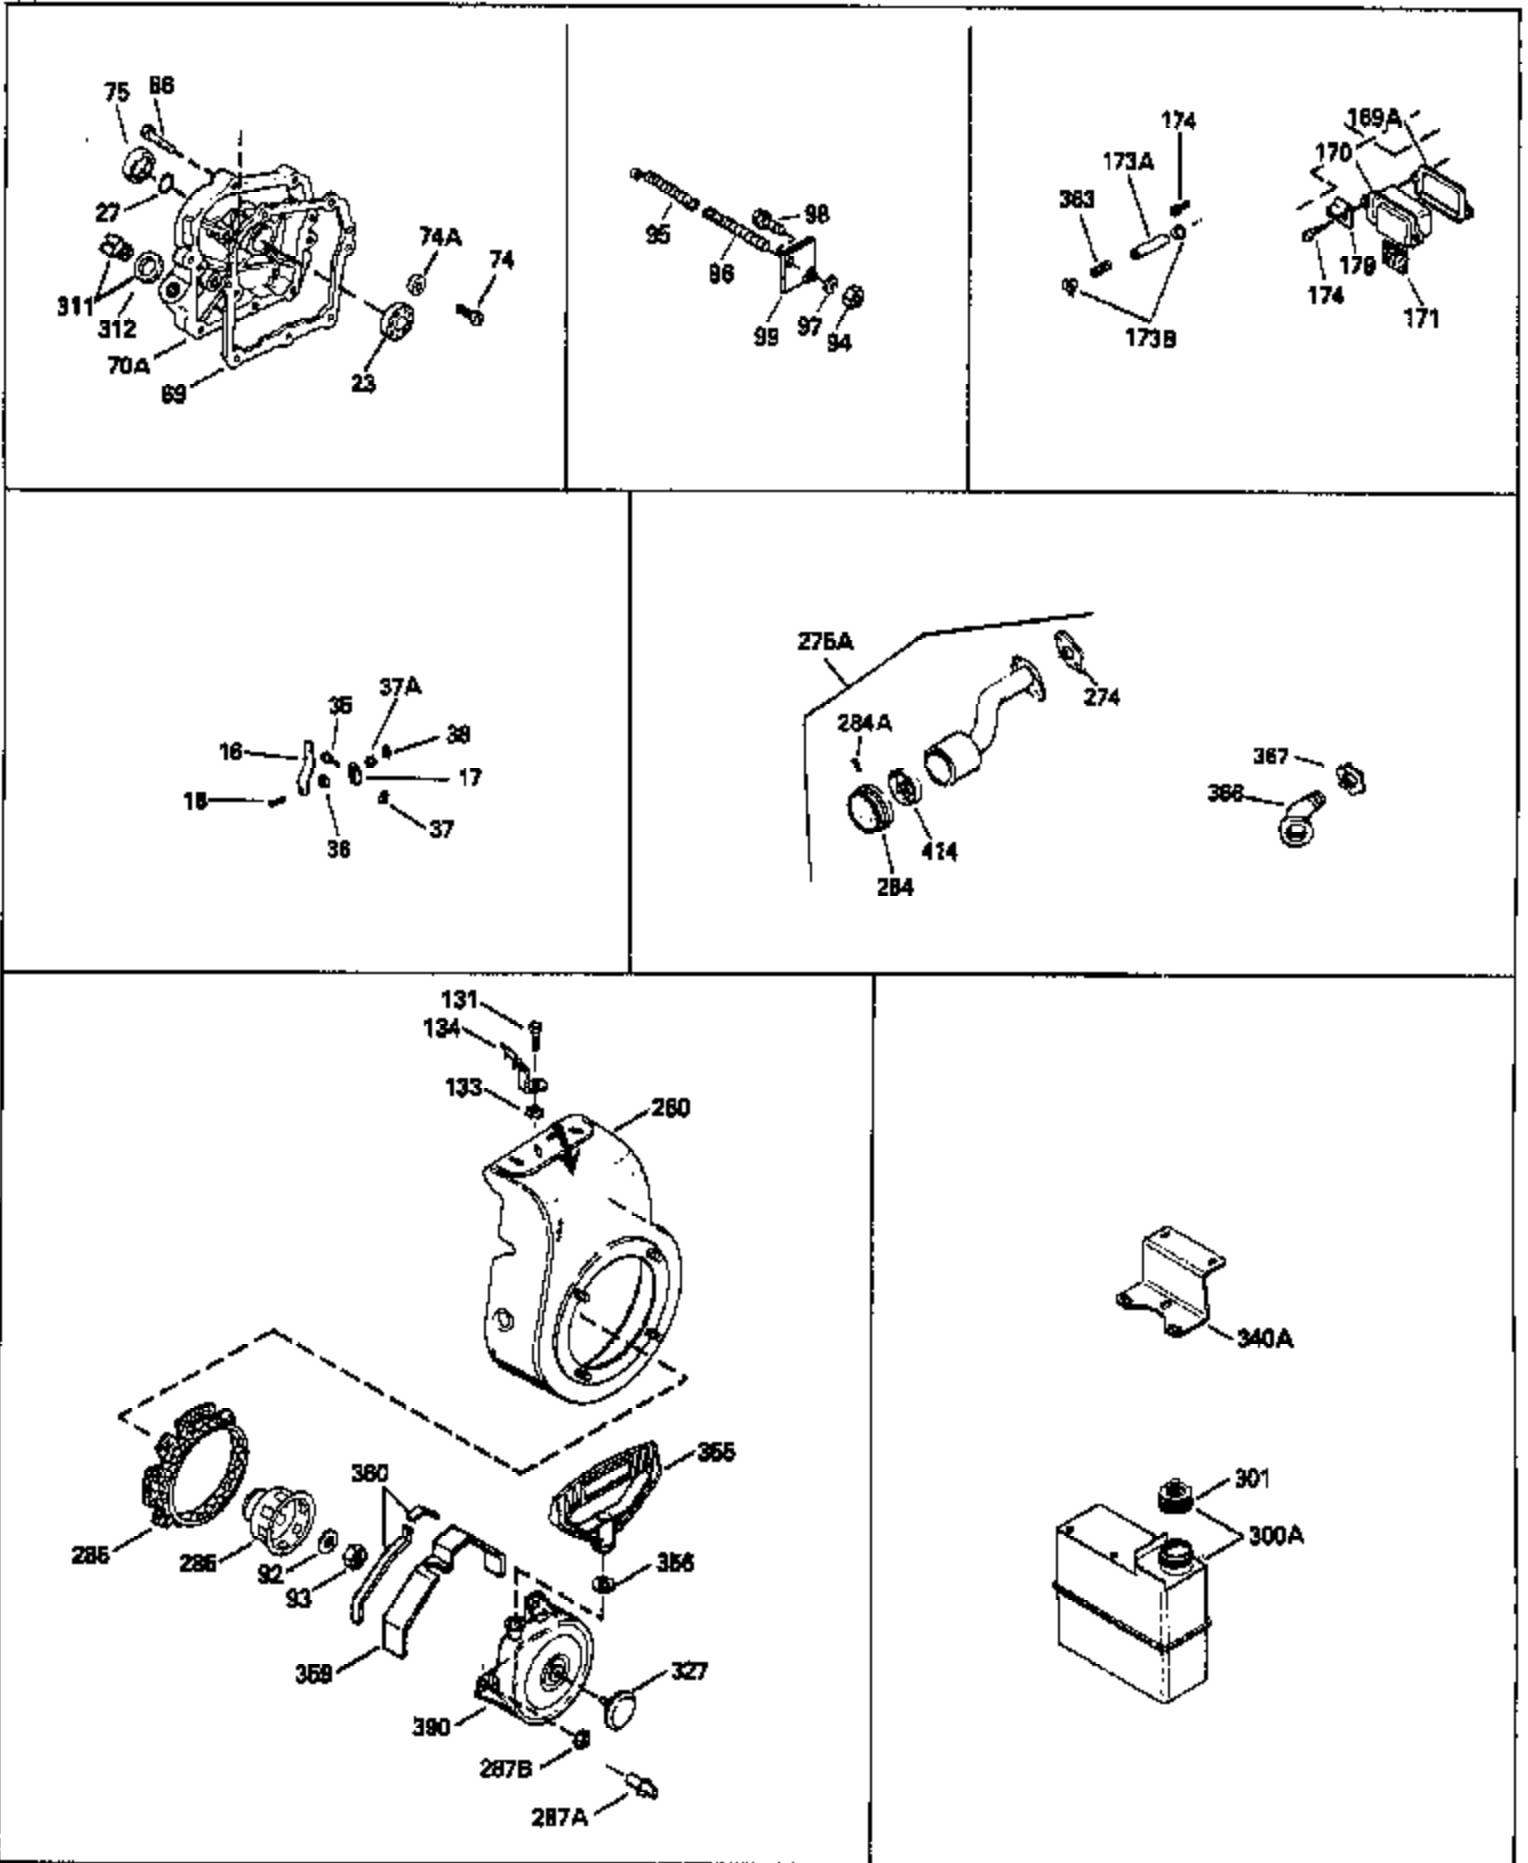

Engine Parts List #1

Ref #	Part Number	Qty	Description
171	31410	1	Breather Element
172	34146	1	Valve Cover
173	35350	1	Breather Tube
174	650783	2	Screw, 10-24 x 3/4"
178	29752	2	Nut & Lock Washer, 1/4-28
182	6201	2	Screw, 1/4-28 x 7/8"
184	26756	1	* Carburetor To Intake Pipe Gasket
185	28416A	1	Intake Pipe
186	31858	1	Governor Link
200	36677	1	Control Bracket (Incl. 206,209,209A)
206	610973	1	Terminal
209	650139	2	Screw, 8-32 x 1/2"
209A	30322	2	Lock Nut, 8-32
215	32410	1	Control Knob
223	650840	1	Screw, 1/4-20 x 1-7/32"
223A	650664	1	Screw, 1/4-20 x 1-19/32"
224	26754A	1	* Intake Pipe Gasket
262	650737	2	Screw, 1/4-20 x 1/2"
267	34212	1	Hold Down Bracket
268	30200	1	Screw, 10-24 x 9/16"
275	36473	1	Muffler (Incl. 277)
277	650988	2	Screw, 1/4-20 x 2-5/16"
285	36467A	1	Starter Cup
287	650926	2	Screw, 8-32 x 21/64"
290	30962	1	Fuel Line
292	26460	4	Fuel Line Clamp
295	35857	1	Fuel Shut-Off Valve
300	34156A	1	Fuel Tank (Incl. 292 & 301)
313	34080	1	Spacer
342	650751	1	Screw, 1/4-20 x 7/16"
370A	36261	1	Lubrication Decal
370K	36695	1	Starter Decal
370B	33107	1	Control Decal
380	631921	1	Carburetor (Incl. 184)
400	36439	1	* Gasket Set (Incl. items marked PK i n notes) Incl. part #'s 26754A (1), 26756 (1), 27234A (2), 27272A (1), 27677A (1), 29673 (1), 30081A (1), 31688A (1) 32649A (1), 36437 (1)
416	36085	1	Spark Arrestor Kit (Incl. 417)(Option al)
417	650760	1	Screw, 8-32 x 3/8" (Optional)
420	730225	1	SAE 30 4-Cycle Engine Oil (Quart)