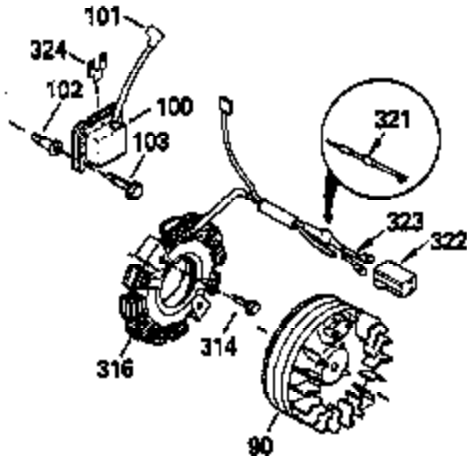

**ADD-ON ALTERNATOR
AC LIGHTING OR DC CHARGING**

STARTER MUFF KIT

DEBRIS SCREEN KIT