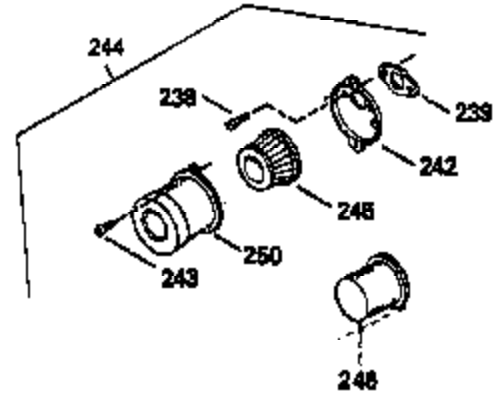

**ADD-ON ALTERNATOR
AC LIGHTING OR DC CHARGING**

STARTER MUFF KIT

DEBRIS SCREEN KIT