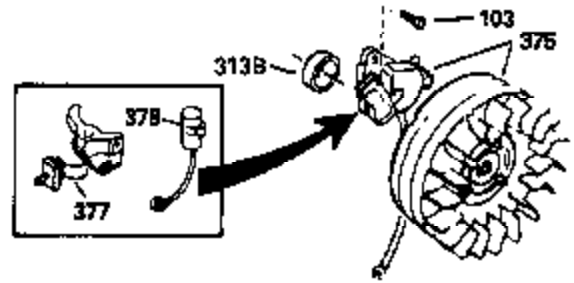

**ADD-ON ALTERNATOR
AC LIGHTING OR DC CHARGING**

STARTER MUFF KIT

DEBRIS SCREEN KIT