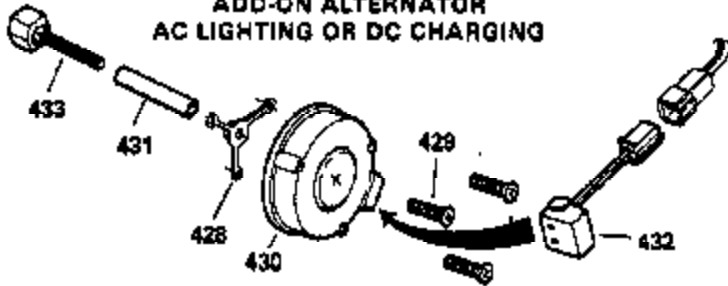

**ADD-ON ALTERNATOR
AC LIGHTING OR DC CHARGING**