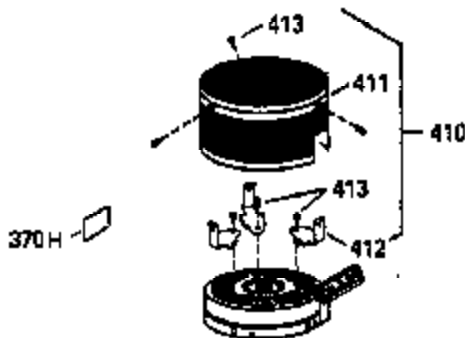

DEBRIS SCREEN KIT