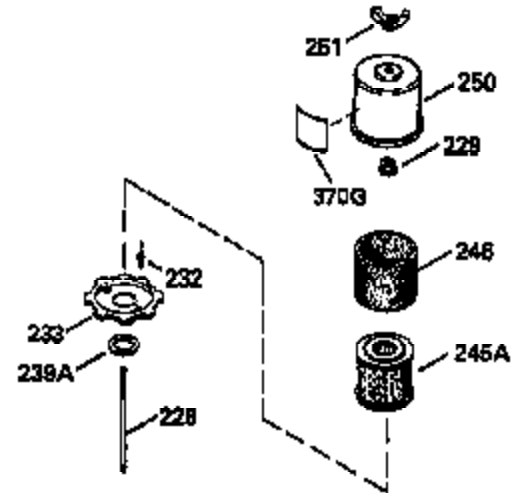

DEBRIS SCREEN KIT