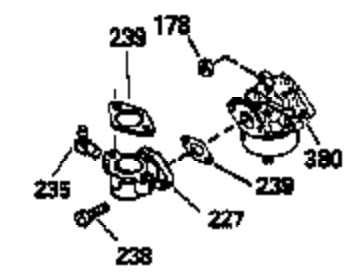

Engine Parts List #3

Ref #	Part Number	Qty	Description
26A	650926	1	Screw, 8-32 x 21/64"
90	611195	1	Flywheel
100	34443B	1	Solid State Ignition
101	610118	1	Spark Plug Cover
102	651024	1	Solid State Mounting Stud
103	651007	2	Screw, Torx T-15, 10-24 x 15/16"
178	29752	2	Nut & Lock Washer, 1/4-28
209	650139	2	Screw, 8-32 x 1/2"
209A	30322	2	Lock Nut, 8-32
223A	650664	1	Screw, 1/4-20 x 1-19/32"
238	28820	2	Screw, 10-32 x 1/2"
239	27272A	1	* Air Cleaner Gasket
242	31691	1	Air Cleaner Base
243	650152	2	Screw, 8-32 x 3/8"
245	31700	1	Air Cleaner Filter
250	31715	1	Air Cleaner Cover
262	650737	2	Screw, 1/4-20 x 1/2"
370K	36695	1	Starter Decal
380	631921	1	Carburetor (Incl. 184)
416	36085	1	Spark Arrestor Kit (Incl. 417)(Optional)
417	650760	1	Screw, 8-32 x 3/8" (Optional)