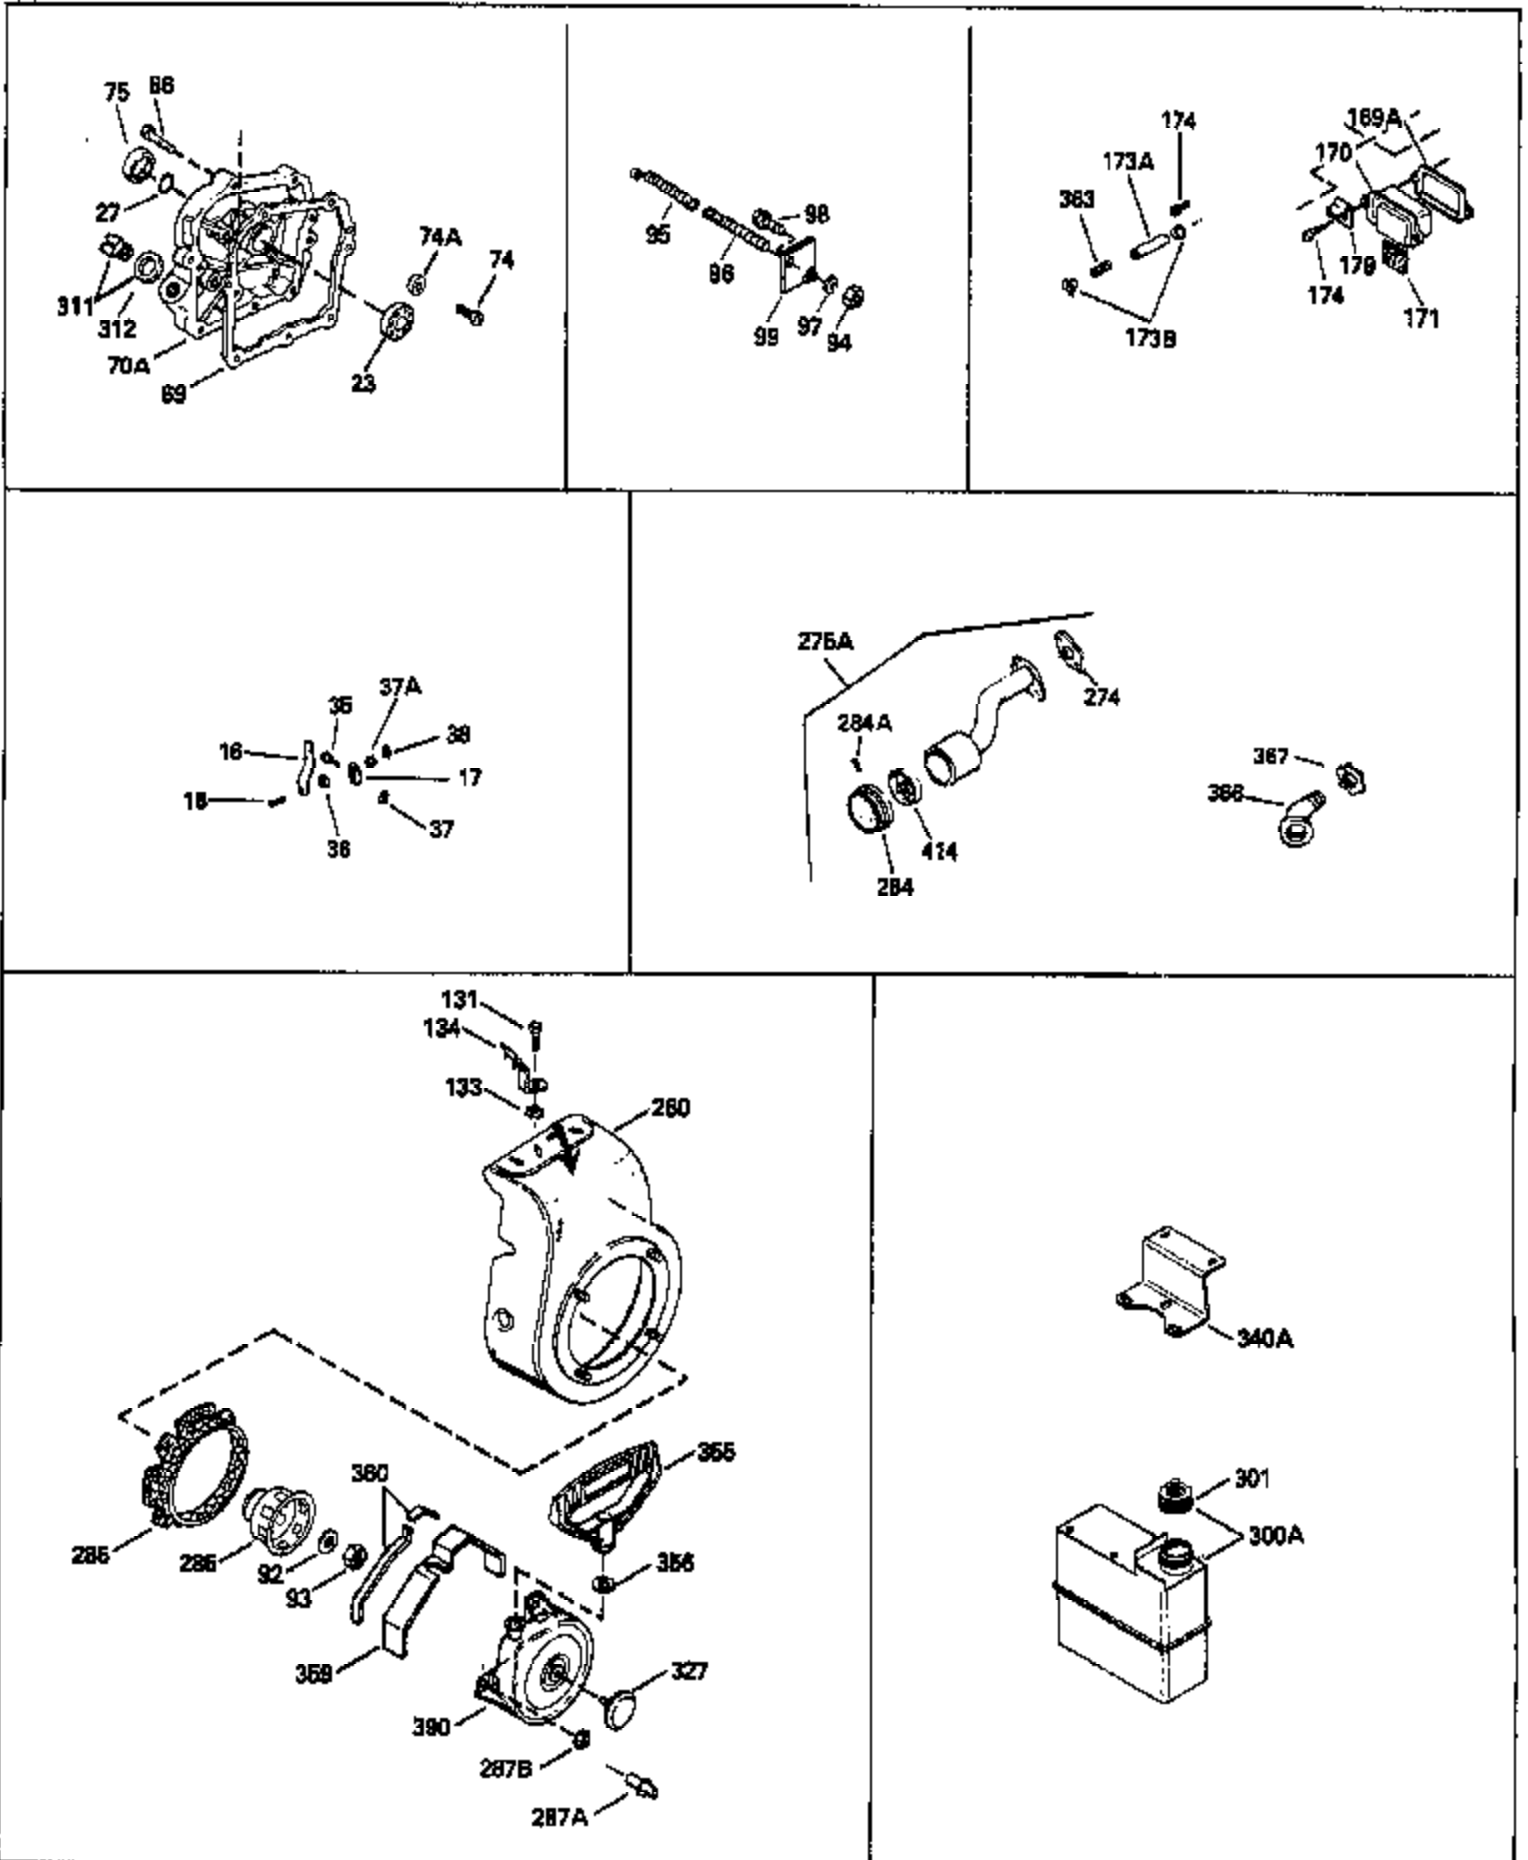

Engine Parts List #2

Ref #	Part Number	Qty	Description
1	36589	1	Cylinder (Incl. 2,20,72 & 125)
16	31510	1	Governor Lever
17	31335	1	Governor Lever Clamp
18	651018	1	Screw, Torx T-15, 8-32 x 19/64"
23	28458	1	Ball Bearing
26A	650926	1	Screw, 8-32 x 21/64"
27	28539	1	Bearing Retainer
69	27677A	1	* Cylinder Cover Gasket
74	30200	2	Screw, 10-24 x 9/16"
74A	28537	2	Washer
75	28540	1	Oil Seal
86	650488	7	Screw, 1/4-20 x 1-1/4"
92	650815	1	Belleville Washer
93	650816	1	Flywheel Nut
131	650694A	5	Screw, 5/16-18 x 2"
170	27666	1	Breather Body
171	31410	1	Breather Element
173	35350	1	Breather Tube
174	650783	2	Screw, 10-24 x 3/4"
209A	30322	2	Lock Nut, 8-32
209	650139	2	Screw, 8-32 x 1/2"
223A	650664	1	Screw, 1/4-20 x 1-19/32"
260	35585	1	Blower Housing
262	650737	2	Screw, 1/4-20 x 1/2"
285	36467A	1	Starter Cup
301	36246	1	Fuel Cap
311	27625	1	Oil Fill Plug
370K	36695	1	Starter Decal
390	590732	1	Rewind Starter
416	36085	1	Spark Arrestor Kit (Incl. 417)(Optional)
417	650760	1	Screw, 8-32 x 3/8" (Optional)