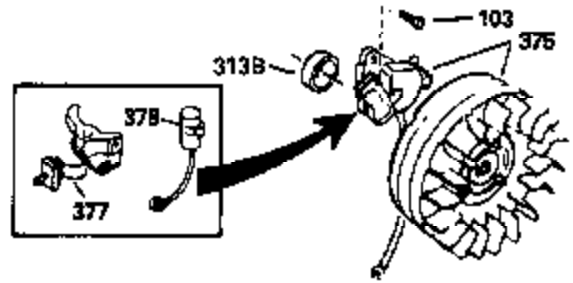

Engine Parts List #3

Ref #	Part Number	Qty	Description
26A	650926	1	Screw, 8-32 x 21/64"
90	611195	1	Flywheel
100	34443B	1	Solid State Ignition
101	610118	1	Spark Plug Cover
102	651024	1	Solid State Mounting Stud
103	651007	2	Screw, Torx T-15, 10-24 x 15/16"
178	29752	2	Nut & Lock Washer, 1/4-28
209	650139	2	Screw, 8-32 x 1/2"
209A	30322	2	Lock Nut, 8-32
223A	650664	1	Screw, 1/4-20 x 1-19/32"
238	28820	2	Screw, 10-32 x 1/2"
239	27272A	1	* Air Cleaner Gasket
242	31691	1	Air Cleaner Base
243	650152	2	Screw, 8-32 x 3/8"
245	31700	1	Air Cleaner Filter
250	31715	1	Air Cleaner Cover
262	650737	2	Screw, 1/4-20 x 1/2"
370K	36695	1	Starter Decal
380	631921	1	Carburetor (Incl. 184)
416	36085	1	Spark Arrestor Kit (Incl. 417)(Optional)
417	650760	1	Screw, 8-32 x 3/8" (Optional)