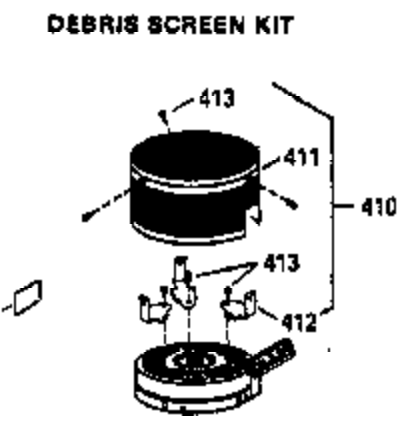

Engine Parts List #3

Ref #	Part Number	Qty	Description
26A	650926	1	Screw, 8-32 x 21/64"
90	611195	1	Flywheel
100	34443B	1	Solid State Ignition
101	610118	1	Spark Plug Cover
102	651024	1	Solid State Mounting Stud
103	651007	2	Screw, Torx T-15, 10-24 x 15/16"
178	29752	2	Nut & Lock Washer, 1/4-28
209	650139	2	Screw, 8-32 x 1/2"
209A	30322	2	Lock Nut, 8-32
223A	650664	1	Screw, 1/4-20 x 1-19/32"
238	28820	2	Screw, 10-32 x 1/2"
239	27272A	1	* Air Cleaner Gasket
242	31691	1	Air Cleaner Base
243	650152	2	Screw, 8-32 x 3/8"
245	31700	1	Air Cleaner Filter
250	31715	1	Air Cleaner Cover
262	650737	2	Screw, 1/4-20 x 1/2"
370K	36695	1	Starter Decal
380	631921	1	Carburetor (Incl. 184)
416	36085	1	Spark Arrestor Kit (Incl. 417)(Optional)
417	650760	1	Screw, 8-32 x 3/8" (Optional)