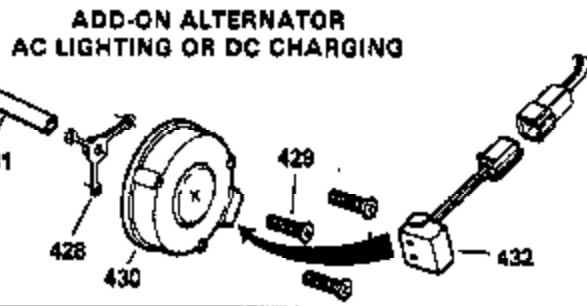

Engine Parts List #3

Ref #	Part Number	Qty	Description
26A	650926	1	Screw, 8-32 x 21/64"
90	611195	1	Flywheel
100	34443B	1	Solid State Ignition
101	610118	1	Spark Plug Cover
102	651024	1	Solid State Mounting Stud
103	651007	2	Screw, Torx T-15, 10-24 x 15/16"
178	29752	2	Nut & Lock Washer, 1/4-28
209	650139	2	Screw, 8-32 x 1/2"
209A	30322	2	Lock Nut, 8-32
223A	650664	1	Screw, 1/4-20 x 1-19/32"
238	28820	2	Screw, 10-32 x 1/2"
239	27272A	1	* Air Cleaner Gasket
242	31691	1	Air Cleaner Base
243	650152	2	Screw, 8-32 x 3/8"
245	31700	1	Air Cleaner Filter
250	31715	1	Air Cleaner Cover
262	650737	2	Screw, 1/4-20 x 1/2"
370K	36695	1	Starter Decal
380	631921	1	Carburetor (Incl. 184)
416	36085	1	Spark Arrestor Kit (Incl. 417)(Optional)
417	650760	1	Screw, 8-32 x 3/8" (Optional)