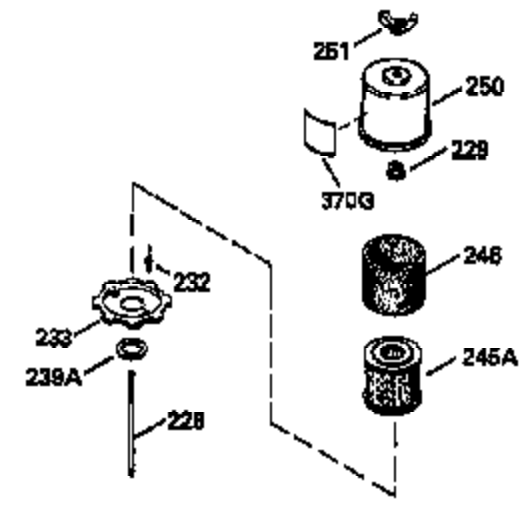

Engine Parts List #3

Ref #	Part Number	Qty	Description
26A	650926	1	Screw, 8-32 x 21/64"
90	611195	1	Flywheel
100	34443B	1	Solid State Ignition
101	610118	1	Spark Plug Cover
102	651024	1	Solid State Mounting Stud
103	651007	2	Screw, Torx T-15, 10-24 x 15/16"
178	29752	2	Nut & Lock Washer, 1/4-28
209	650139	2	Screw, 8-32 x 1/2"
209A	30322	2	Lock Nut, 8-32
223A	650664	1	Screw, 1/4-20 x 1-19/32"
238	28820	2	Screw, 10-32 x 1/2"
239	27272A	1	* Air Cleaner Gasket
242	31691	1	Air Cleaner Base
243	650152	2	Screw, 8-32 x 3/8"
245	31700	1	Air Cleaner Filter
250	31715	1	Air Cleaner Cover
262	650737	2	Screw, 1/4-20 x 1/2"
370K	36695	1	Starter Decal
380	631921	1	Carburetor (Incl. 184)
416	36085	1	Spark Arrestor Kit (Incl. 417)(Optional)
417	650760	1	Screw, 8-32 x 3/8" (Optional)