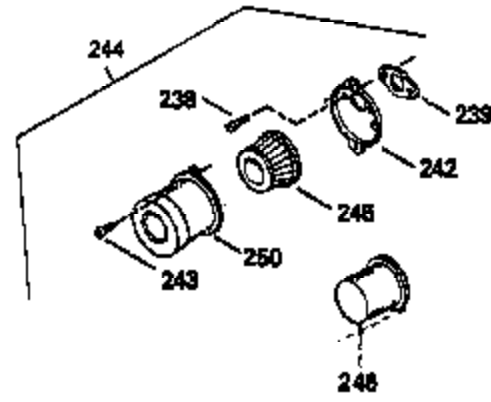

Engine Parts List #3

Ref #	Part Number	Qty	Description
26A	650926	1	Screw, 8-32 x 21/64"
90	611195	1	Flywheel
100	34443B	1	Solid State Ignition
101	610118	1	Spark Plug Cover
102	651024	1	Solid State Mounting Stud
103	651007	2	Screw, Torx T-15, 10-24 x 15/16"
178	29752	2	Nut & Lock Washer, 1/4-28
209	650139	2	Screw, 8-32 x 1/2"
209A	30322	2	Lock Nut, 8-32
223A	650664	1	Screw, 1/4-20 x 1-19/32"
238	28820	2	Screw, 10-32 x 1/2"
239	27272A	1	* Air Cleaner Gasket
242	31691	1	Air Cleaner Base
243	650152	2	Screw, 8-32 x 3/8"
245	31700	1	Air Cleaner Filter
250	31715	1	Air Cleaner Cover
262	650737	2	Screw, 1/4-20 x 1/2"
370K	36695	1	Starter Decal
380	631921	1	Carburetor (Incl. 184)
416	36085	1	Spark Arrestor Kit (Incl. 417)(Optional)
417	650760	1	Screw, 8-32 x 3/8" (Optional)