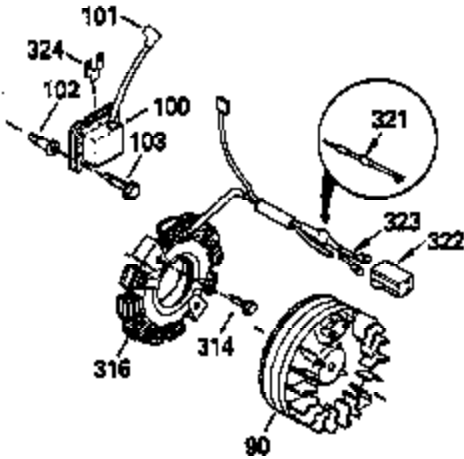

Engine Parts List #3

Ref #	Part Number	Qty	Description
26A	650926	1	Screw, 8-32 x 21/64"
90	611195	1	Flywheel
100	34443B	1	Solid State Ignition
101	610118	1	Spark Plug Cover
102	651024	1	Solid State Mounting Stud
103	651007	2	Screw, Torx T-15, 10-24 x 15/16"
178	29752	2	Nut & Lock Washer, 1/4-28
209	650139	2	Screw, 8-32 x 1/2"
209A	30322	2	Lock Nut, 8-32
223A	650664	1	Screw, 1/4-20 x 1-19/32"
238	28820	2	Screw, 10-32 x 1/2"
239	27272A	1	* Air Cleaner Gasket
242	31691	1	Air Cleaner Base
243	650152	2	Screw, 8-32 x 3/8"
245	31700	1	Air Cleaner Filter
250	31715	1	Air Cleaner Cover
262	650737	2	Screw, 1/4-20 x 1/2"
370K	36695	1	Starter Decal
380	631921	1	Carburetor (Incl. 184)
416	36085	1	Spark Arrestor Kit (Incl. 417)(Optional)
417	650760	1	Screw, 8-32 x 3/8" (Optional)