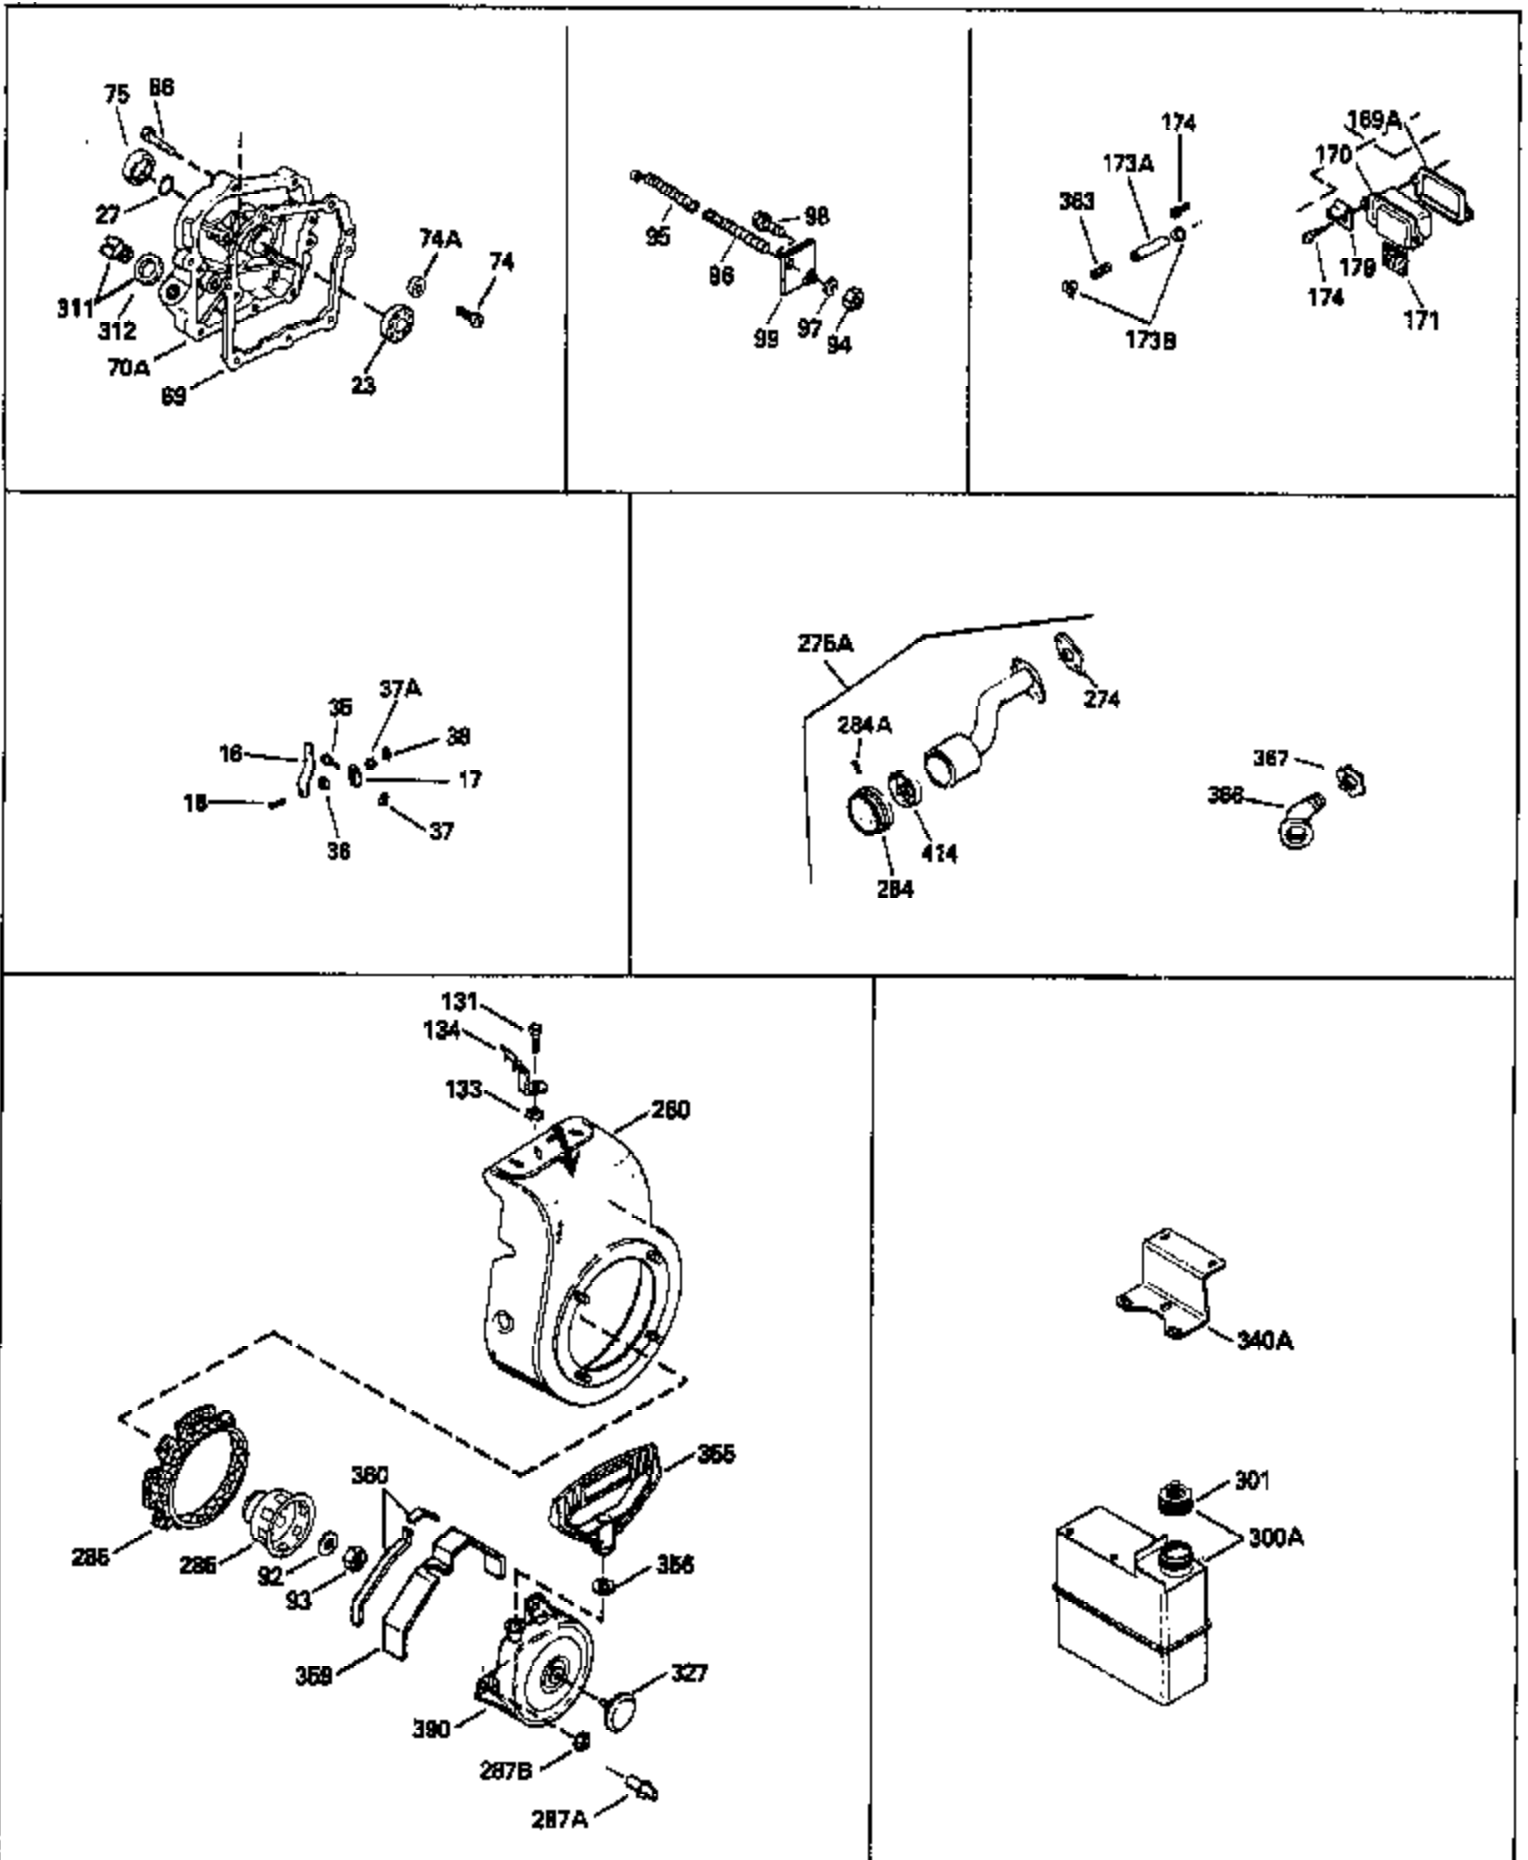

## Engine Parts List #1

Ref #	Part Number	Qty	Description
169	27234A	2	* Valve Cover Gasket
171	31410	1	Breather Element
172	34146	1	Valve Cover
173	32447	1	Breather Tube
173A	32446	1	Breather Tube Grommet
174	650783	2	Screw, 10-24 x 3/4"
178	29752	2	Nut & Lock Washer, 1/4-28
181	6201	1	Screw, 1/4-28 x 7/8"
184	26756	1	* Carburetor To Intake Pipe Gasket
185	28416A	1	Intake Pipe (Incl. 223A)
186	31858	1	Governor Link
200	36677	1	Control Bracket (Incl. 203 thru 211)
203	31342	1	Compression Spring
204	651029	1	Screw, Torx T-10, 5-40 x 7/16"
206	610973	1	Terminal
209	650139	2	Screw, 8-32 x 1/2"
209A	30322	2	Lock Nut, 8-32
210	27793	1	Conduit Clip
211	28942	1	Screw, 10-32 x 3/8"
223A	650664	1	Screw, 1/4-20 x 1-19/32"
223	650840	1	Screw, 1/4-20 x 1-3/8"
224	26754A	1	* Intake Pipe Gasket
262	650737	2	Screw, 1/4-20 x 1/2"
267	34212	1	Hold Down Bracket
268	30200	1	Screw, 10-24 x 9/16"
275	40024	1	Muffler (W/Catalyst)
277	650988	2	Screw, 1/4-20 x 2-9/32"
285	36467A	1	Starter Cup
287	650926	2	Screw, 8-32 x 21/64"
290	30705	1	Fuel Line
292	26460	2	Fuel Line Clamp
298	650665	2	Screw, 1/4-15 x 3/4"
300	35584	1	Fuel Tank (Incl. 292 & 301)
313	34080	1	Spacer
340	36247	1	Fuel Tank Bracket
342	650751	1	Screw, 1/4-20 x 7/16"
345	33344	1	Heat Baffle
370K	36695	1	Starter Decal
370A	36261	1	Lubrication Decal
380	640130	1	Carburetor (Incl. 184)
400	36442	1	* Gasket Set (Incl. items marked PK in notes) Incl. part #'s 26756 (1), 27234A (2), 27272A (1), 27677A (1), 29673 (1), 32649A (1), 33670A (1), 36440 (1)
416	36085	1	Spark Arrestor Kit (Incl. 417)(Optional)
417	650983	1	Screw, 8-32 x 1/2" (Optional)
420	730225	1	SAE 30 4-Cycle Engine Oil (Quart)