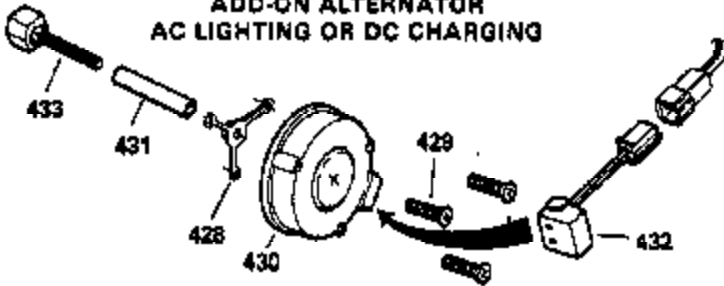

**ADD-ON ALTERNATOR
AC LIGHTING OR DC CHARGING**