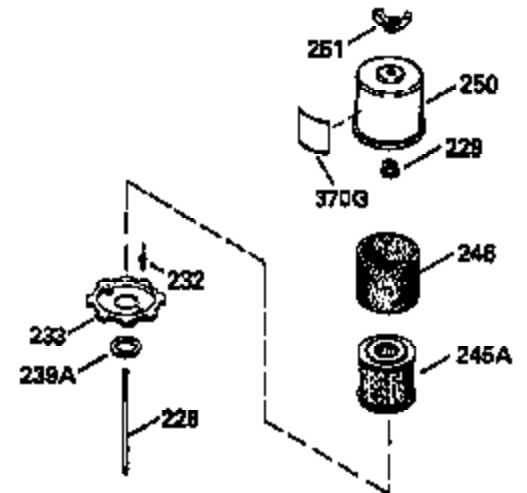

DEBRIS SCREEN KIT