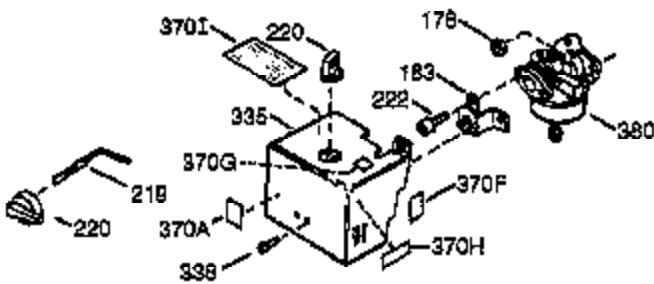

ILLUSTRATION SHOWS TYPICAL PARTS ONLY. ORDER BY PART NUMBER. PARTS NOT LISTED ARE SUPPLIED BY OEM.

VIEW 2 OF 2