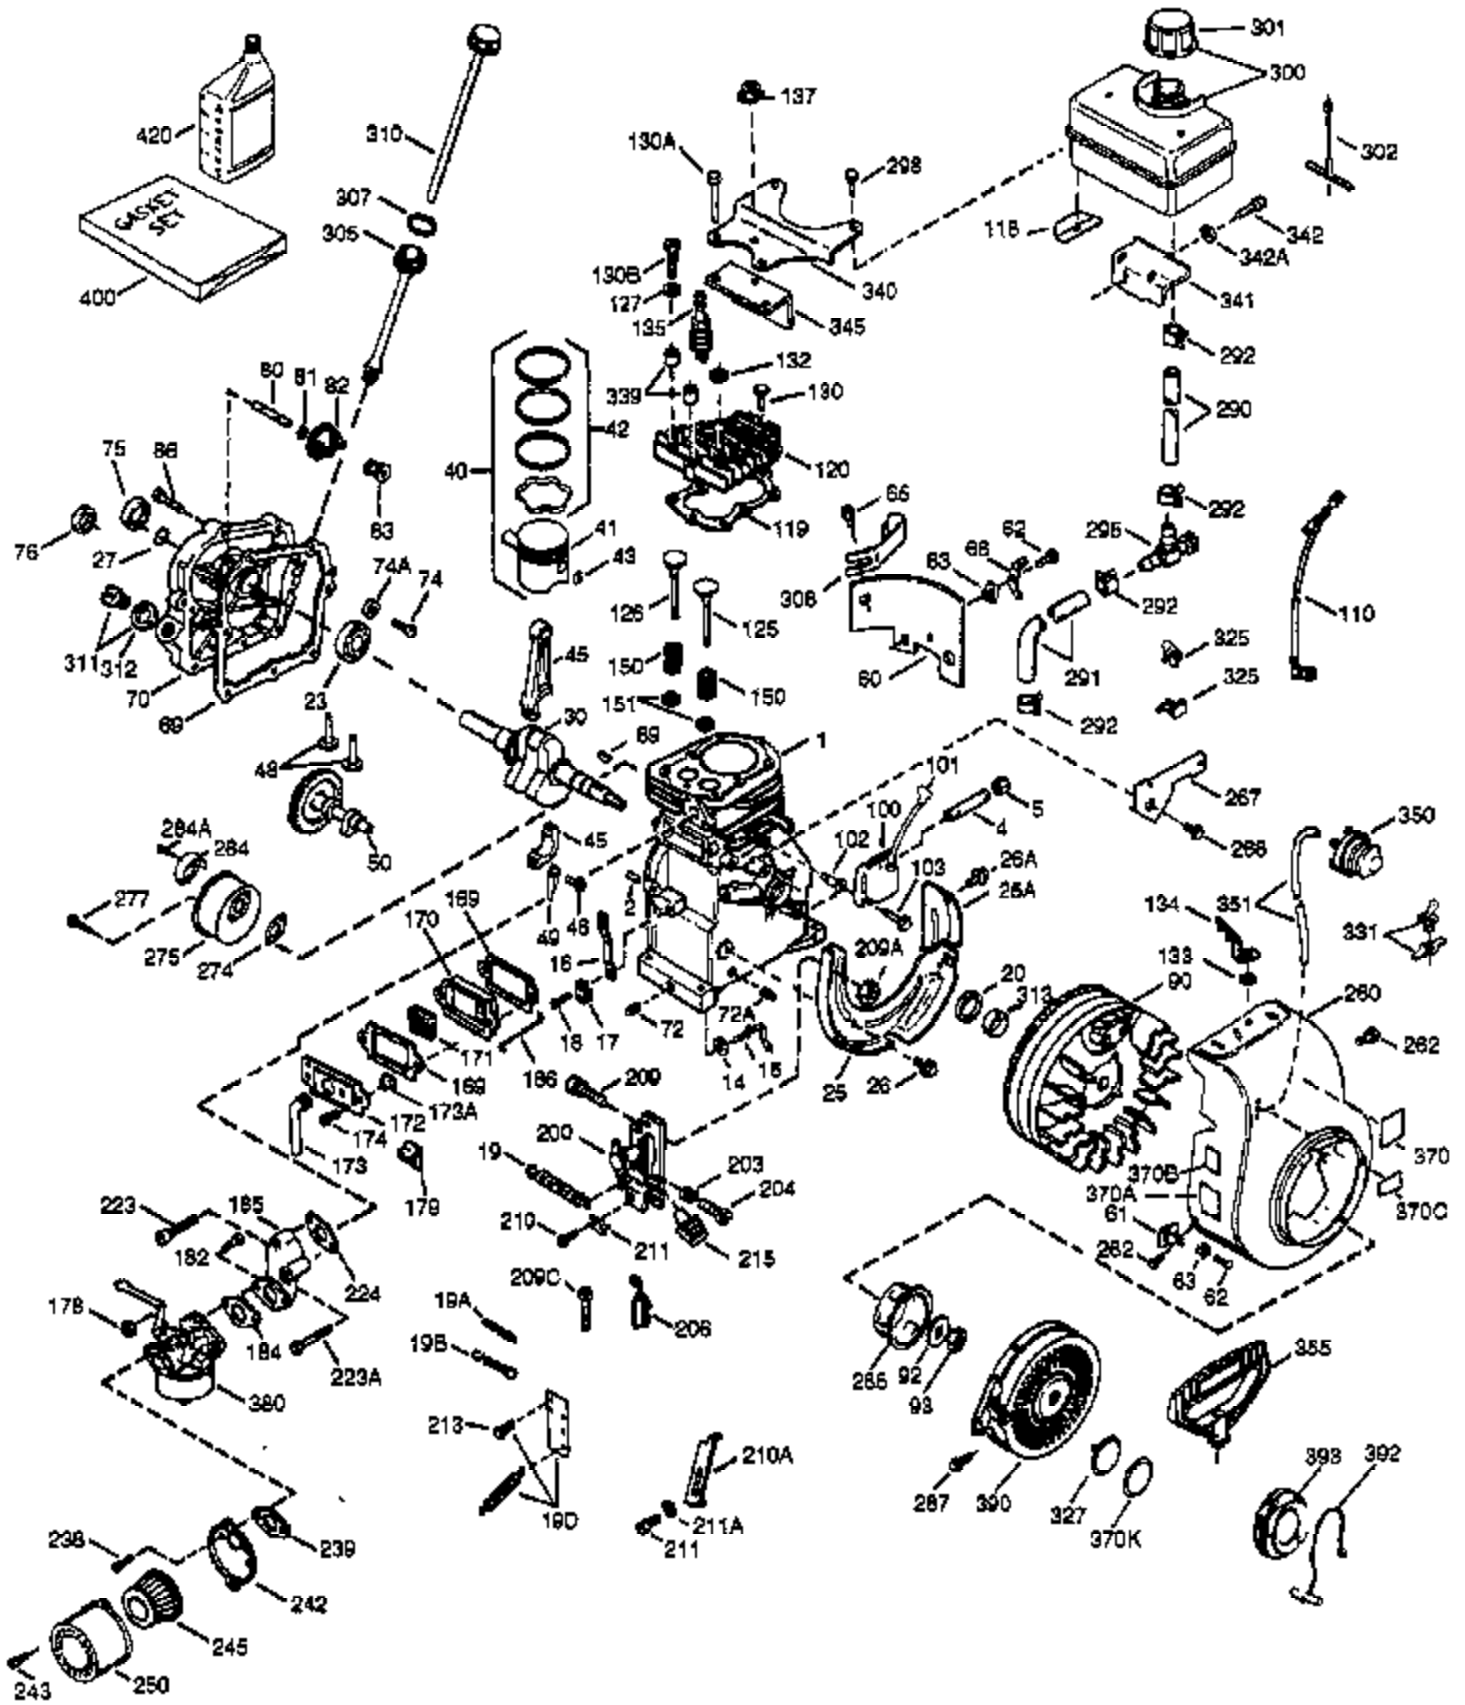

## Engine Parts List #1

Ref #	Part Number	Qty	Description
	1 36560A	1	Cylinder (Incl. 2, 20, 72 & 125)
	2 26727	2	Dowel Pin
	14 28277	1	Washer
	15 31334	1	Governor Rod
	16 31336	1	Governor Lever
	17 31335	1	Governor Lever Clamp
	18 651018	1	Screw, T-15, 8-32 x 19/64"
	19 34593	1	Extension Spring
	20 32600	1	Oil Seal
	25A 35883	1	Baffle Extension
	25 36552	1	Blower Housing Baffle (Incl. 262)
	26A 650926	1	Screw, 8-32 x 21/64"
	26 650802	2	Screw, 1/4-20 x 5/8"
	30 35032A	1	Crankshaft
	40 40020	1	Piston, Pin & Ring Set (Std.)
	40 40021	1	Piston, Pin & Ring Set (.010 OS)
	41 40018	1	Piston & Pin Ass'y. (Std.) (Incl. 43)
	41 40019	1	Piston & Pin Ass'y. (.010 OS)(Incl. 4 3)
	42 40022	1	Ring Set (Std.)
	42 40023	1	Ring Set (.010 OS)
	43 20381	2	Piston Pin Retaining Ring
	45 30963B	1	Connecting Rod Ass'y. (Incl. 46 & 49)
	46 32610A	2	Connecting Rod Bolt
	48 27241	2	Valve Lifter
	49 28594	1	Oil Dipper
	50 32197A	1	Camshaft (MCR)
	60 29745	1	Blower Housing Extension
	65 650128	1	Screw, 10-24 x 1/2"
	69 27677A	1	* Cylinder Cover Gasket
	70 35863A	1	Cylinder Cover (Incl. 75 thru 83,311)
	72 27642	2	Oil Drain Plug
	75 26208	1	Oil Seal
	80 30574A	1	Governor Shaft
	81 30590A	1	Washer
	82 30591	1	Governor Gear Ass'y. (Incl. 81)
	83 30588A	1	Governor Spool
	86 650488	7	Screw, 1/4-20 x 1-1/4"
	89 610961	1	Flywheel Key
	90 611195	1	Flywheel
	92 650815	1	Belleville Washer
	93 650816	1	Flywheel Nut
	100 34443C	1	Solid State Ignition
	102 651024	1	Solid State Mounting Stud
	103 651007	2	Screw, T-15, 10-24 x 15/16"
	110 35182	1	Ground Wire
	119 36437	1	* Cylinder Head Gasket
	120 36438	1	Cylinder Head (Incl. 119 & 130)
	125 36471	1	Exhaust Valve (Std.) (Incl. 151)
	125 36472	1	Exhaust Valve (1/32" OS) (Incl. 151)
	126 29314C	1	Intake Valve (Std.) (Incl. 151)
	126 29315C	1	Intake Valve (1/32" OS) (Incl. 151)
	130 650694A	7	Screw, 5/16-18 x 2"
	130A 6021A	1	Screw, 5/16-18 x 1-1/2"
	132 650708	1	Washer
	135 33636	1	Resistor Spark Plug (RJ17LM)
	150 31672	2	Valve Spring
	151 31673	2	Valve Spring Cap
	151A 40016A	1	Valve Seal