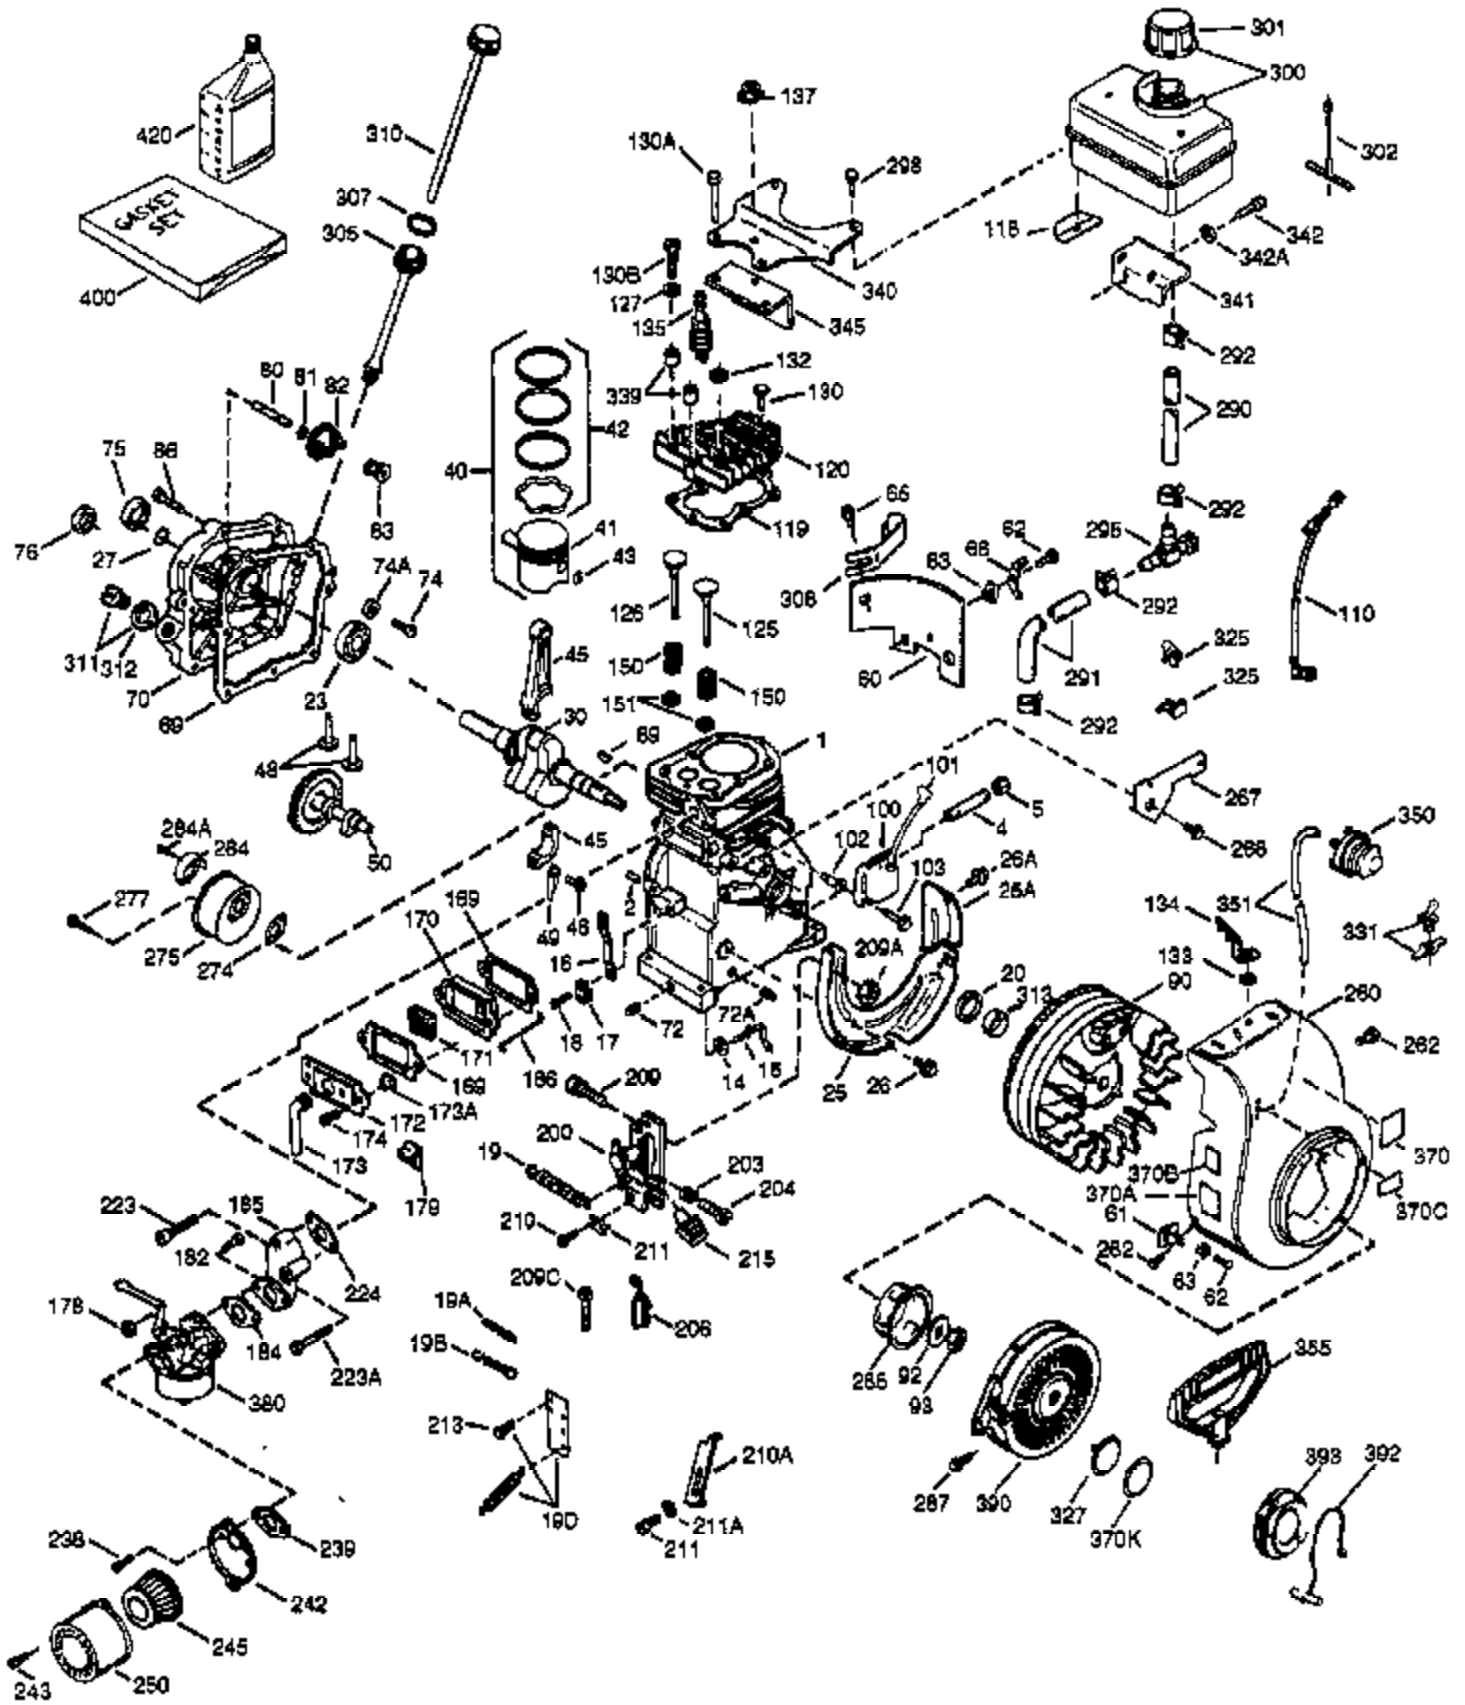

ILLUSTRATION SHOWS TYPICAL PARTS ONLY. ORDER BY PART NUMBER. PARTS NOT LISTED ARE SUPPLIED BY OEM.

VIEW 1 OF 2

Engine Parts List #1

Ref #	Part Number	Qty	Description
	1 36560	1	Cylinder (Incl. 2, 20, 72 & 125)
	2 26727	2	Dowel Pin
	14 28277	1	Washer
	15 31334	1	Governor Rod
	16 31336	1	Governor Lever
	17 31335	1	Governor Lever Clamp
	18 651018	1	Screw, T-15, 8-32 x 19/64"
	19 34593	1	Extension Spring
	20 32600	1	Oil Seal
	25 36552	1	Blower Housing Baffle (Incl. 262)
	25A 35883	1	Baffle Extension
	26A 650926	1	Screw, 8-32 x 21/64"
	26 650802	2	Screw, 1/4-20 x 5/8"
	30 37336	1	Crankshaft
	40 40020	1	Piston, Pin & Ring Set (Std.)
	40 40021	1	Piston, Pin & Ring Set (.010 OS)
	41 40018	1	Piston & Pin Ass'y. (Std.) (Incl. 43)
	41 40019	1	Piston & Pin Ass'y. (.010 OS)(Incl. 4 3)
	42 40022	1	Ring Set (Std.)
	42 40023	1	Ring Set (.010 OS)
	43 20381	2	Piston Pin Retaining Ring
	45 30963B	1	Connecting Rod Ass'y. (Incl. 46 & 49)
	46 32610A	2	Connecting Rod Bolt
	48 27241	2	Valve Lifter
	49 28594	1	Oil Dipper
	50 32197A	1	Camshaft (MCR)
	60 29745	1	Blower Housing Extension
	65 650128	1	Screw, 10-24 x 1/2"
	69 27677A	1	* Cylinder Cover Gasket
	70 34683A	1	Cylinder Cover (Incl. 75 thru 83,311)
	72 27642	2	Oil Drain Plug
	75 26208	1	Oil Seal
	80 30574A	1	Governor Shaft
	81 30590A	1	Washer
	82 30591	1	Governor Gear Ass'y. (Incl. 81)
	83 30588A	1	Governor Spool
	86 650488	7	Screw, 1/4-20 x 1-1/4"
	89 610961	1	Flywheel Key
	90 611195	1	Flywheel
	92 650815	1	Belleville Washer
	93 650816	1	Flywheel Nut
	100 34443B	1	Solid State Ignition
	102 651024	1	Solid State Mounting Stud
	103 651007	2	Screw, T-15, 10-24 x 15/16"
	110 35182	1	Ground Wire
	119 36437	1	* Cylinder Head Gasket
	120 36438	1	Cylinder Head (Incl. 119 & 130)
	125 36471	1	Exhaust Valve (Std.) (Incl. 151)
	125 36472	1	Exhaust Valve (1/32" OS) (Incl. 151)
	126 29314C	1	Intake Valve (Std.) (Incl. 151)
	130 6021A	1	Screw, 5/16-18 x 1-1/2"
	131 650694A	7	Screw, 5/16-18 x 2"
	132 650708	1	Washer
	135 33636	1	Resistor Spark Plug (RJ17LM)
	150 31672	2	Valve Spring
	151 31673	2	Valve Spring Cap
	151A 40016A	1	Valve Seal
	169 27234A	2	* Valve Cover Gasket