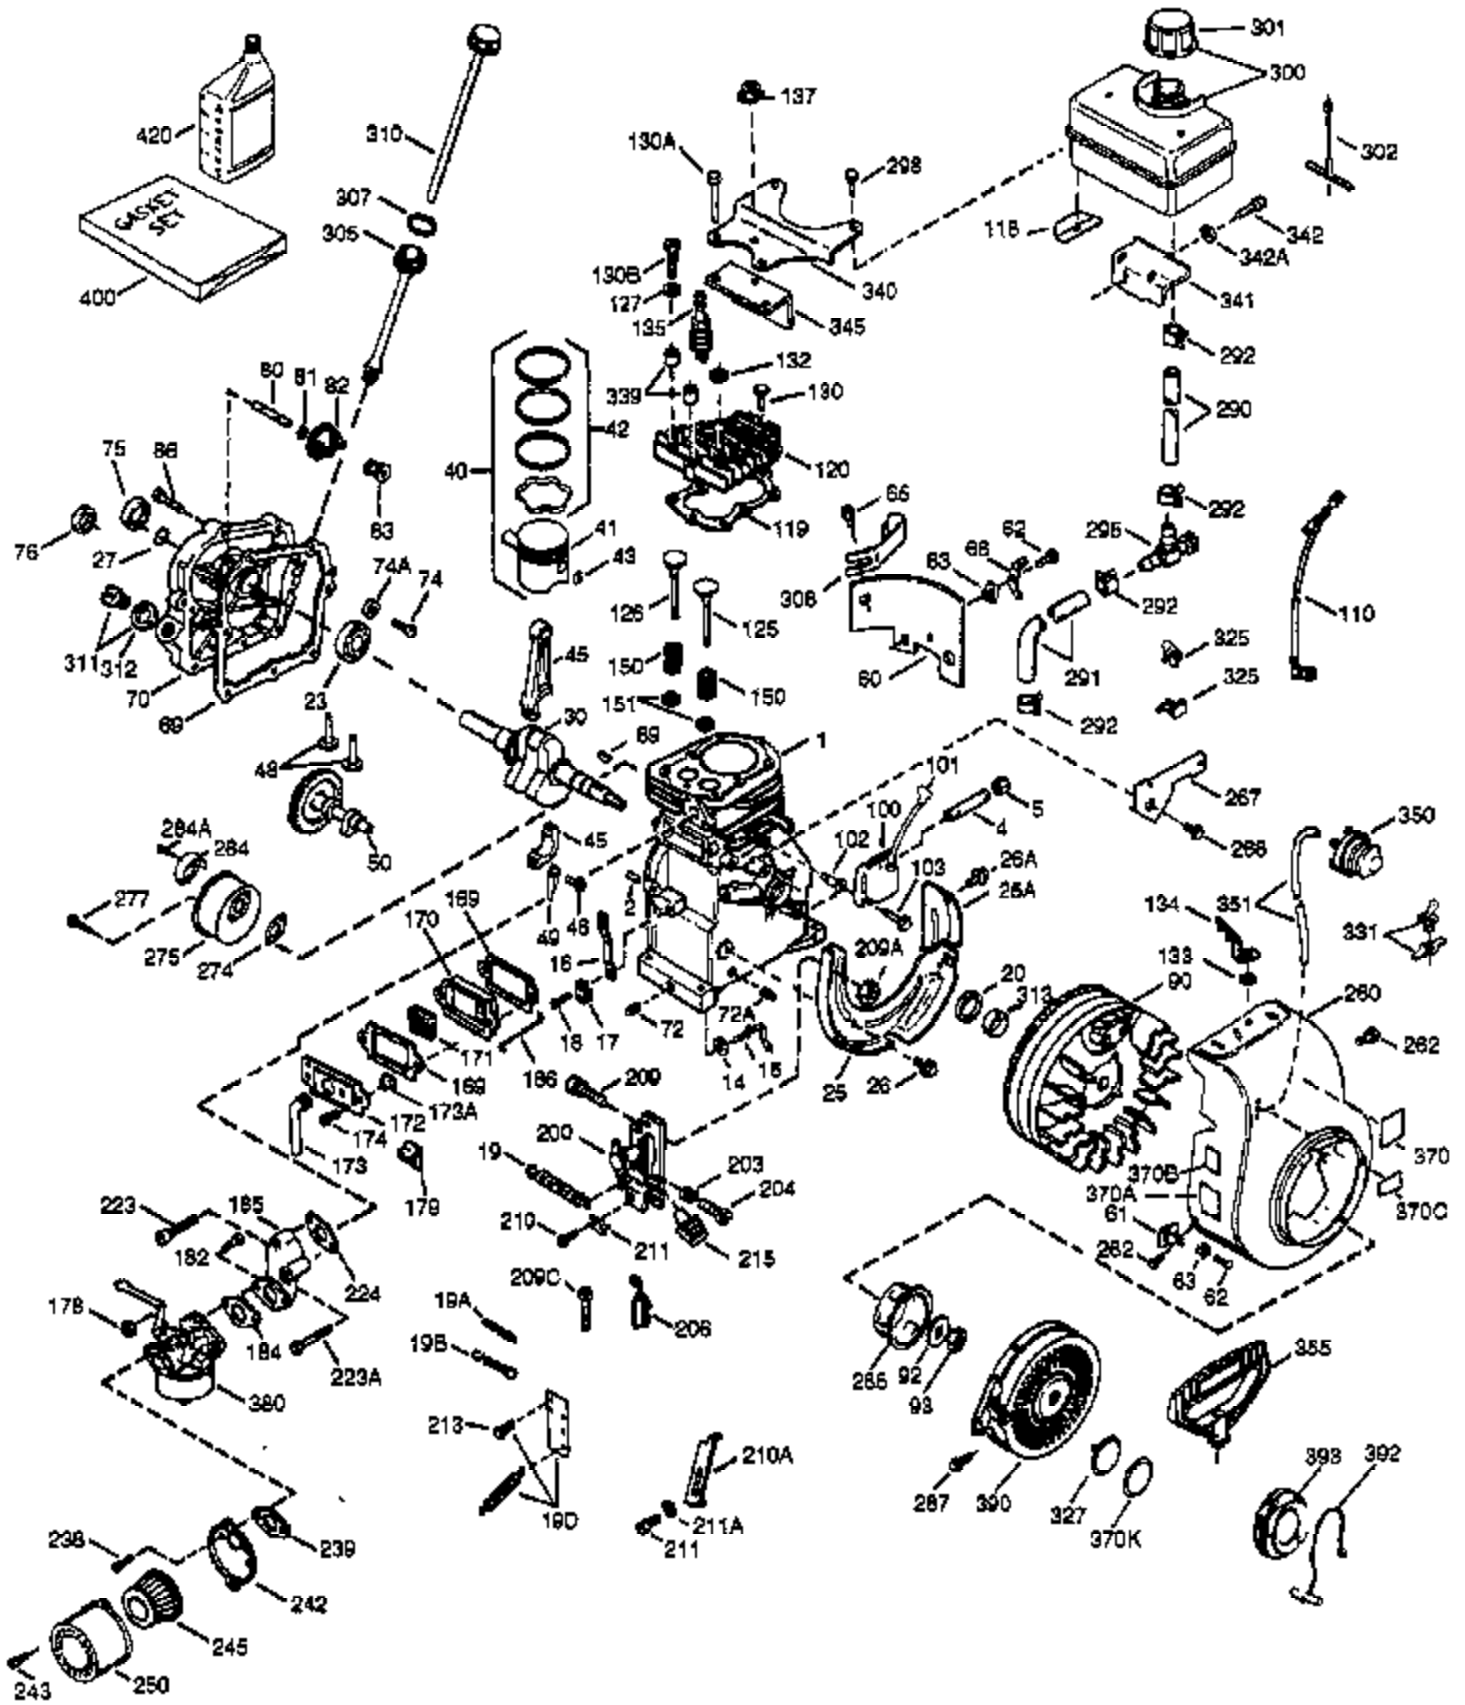

ILLUSTRATION SHOWS TYPICAL PARTS ONLY. ORDER BY PART NUMBER. PARTS NOT LISTED ARE SUPPLIED BY OEM.

VIEW 1 OF 2

Engine Parts List #1

Ref #	Part Number	Qty	Description
	1 36560	1	Cylinder (Incl. 2, 20, 72 & 125)
	2 26727	2	Dowel Pin
	14 28277	1	Washer
	15 31334	1	Governor Rod
	16 31336	1	Governor Lever
	17 31335	1	Governor Lever Clamp
	18 651018	1	Screw, T-15, 8-32 x 19/64"
	19 34593	1	Extension Spring
	20 32600	1	Oil Seal
	25 36552	1	Blower Housing Baffle (Incl. 262)
	25A 35883	1	Baffle Extension
	26 650802	2	Screw, 1/4-20 x 5/8"
	26A 650926	1	Screw, 8-32 x 21/64"
	30 37336	1	Crankshaft
	40 40020	1	Piston, Pin & Ring Set (Std.)
	40 40021	1	Piston, Pin & Ring Set (.010 OS)
	41 40018	1	Piston & Pin Ass'y. (Std.) (Incl. 43)
	41 40019	1	Piston & Pin Ass'y. (.010 OS)(Incl. 4 3)
	42 40022	1	Ring Set (Std.)
	42 40023	1	Ring Set (.010 OS)
	43 20381	2	Piston Pin Retaining Ring
	45 30963B	1	Connecting Rod Ass'y. (Incl. 46 & 49)
	46 32610A	2	Connecting Rod Bolt
	48 27241	2	Valve Lifter
	49 28594	1	Oil Dipper
	50 32197A	1	Camshaft (MCR)
	60 29745	1	Blower Housing Extension
	65 650128	1	Screw, 10-24 x 1/2"
	69 27677A	1	* Cylinder Cover Gasket
	70 34683A	1	Cylinder Cover (Incl. 75 thru 83,311)
	72 27642	2	Oil Drain Plug
	75 26208	1	Oil Seal
	80 30574A	1	Governor Shaft
	81 30590A	1	Washer
	82 30591	1	Governor Gear Ass'y. (Incl. 81)
	83 30588A	1	Governor Spool
	86 650488	7	Screw, 1/4-20 x 1-1/4"
	89 610961	1	Flywheel Key
	90 611195	1	Flywheel
	92 650815	1	Belleville Washer
	93 650816	1	Flywheel Nut
	100 34443B	1	Solid State Ignition
	102 651024	1	Solid State Mounting Stud
	103 651007	2	Screw, T-15, 10-24 x 15/16"
	110 35182	1	Ground Wire
	119 36437	1	* Cylinder Head Gasket
	120 36438	1	Cylinder Head (Incl. 119 & 130)
	125 36471	1	Exhaust Valve (Std.) (Incl. 151)
	125 36472	1	Exhaust Valve (1/32" OS) (Incl. 151)
	126 29314C	1	Intake Valve (Std.) (Incl. 151)
	126 29315C	1	Intake Valve (1/32" OS) (Incl. 151)
	130 6021A	1	Screw, 5/16-18 x 1-1/2"
	131 650694A	7	Screw, 5/16-18 x 2"
	132 650708	1	Washer
	135 33636	1	Resistor Spark Plug (RJ17LM)
	150 31672	2	Valve Spring
	151A 40016A	1	Valve Seal
	151 31673	2	Valve Spring Cap