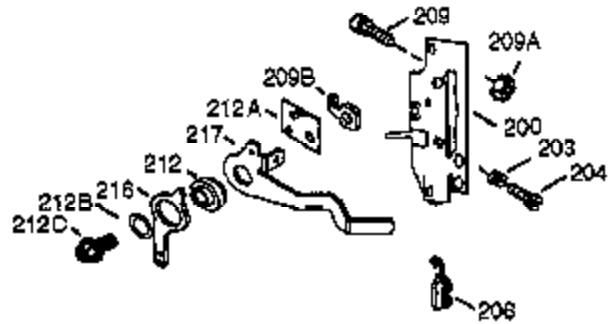

ILLUSTRATION SHOWS TYPICAL PARTS ONLY. ORDER BY PART NUMBER. PARTS NOT LISTED ARE SUPPLIED BY OEM.

VIEW 2 OF 2