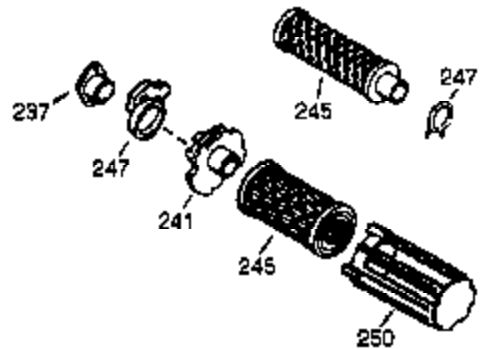

ILLUSTRATION SHOWS TYPICAL PARTS ONLY. ORDER BY PART NUMBER. PARTS NOT LISTED ARE SUPPLIED BY OEM.

VIEW 2 OF 2