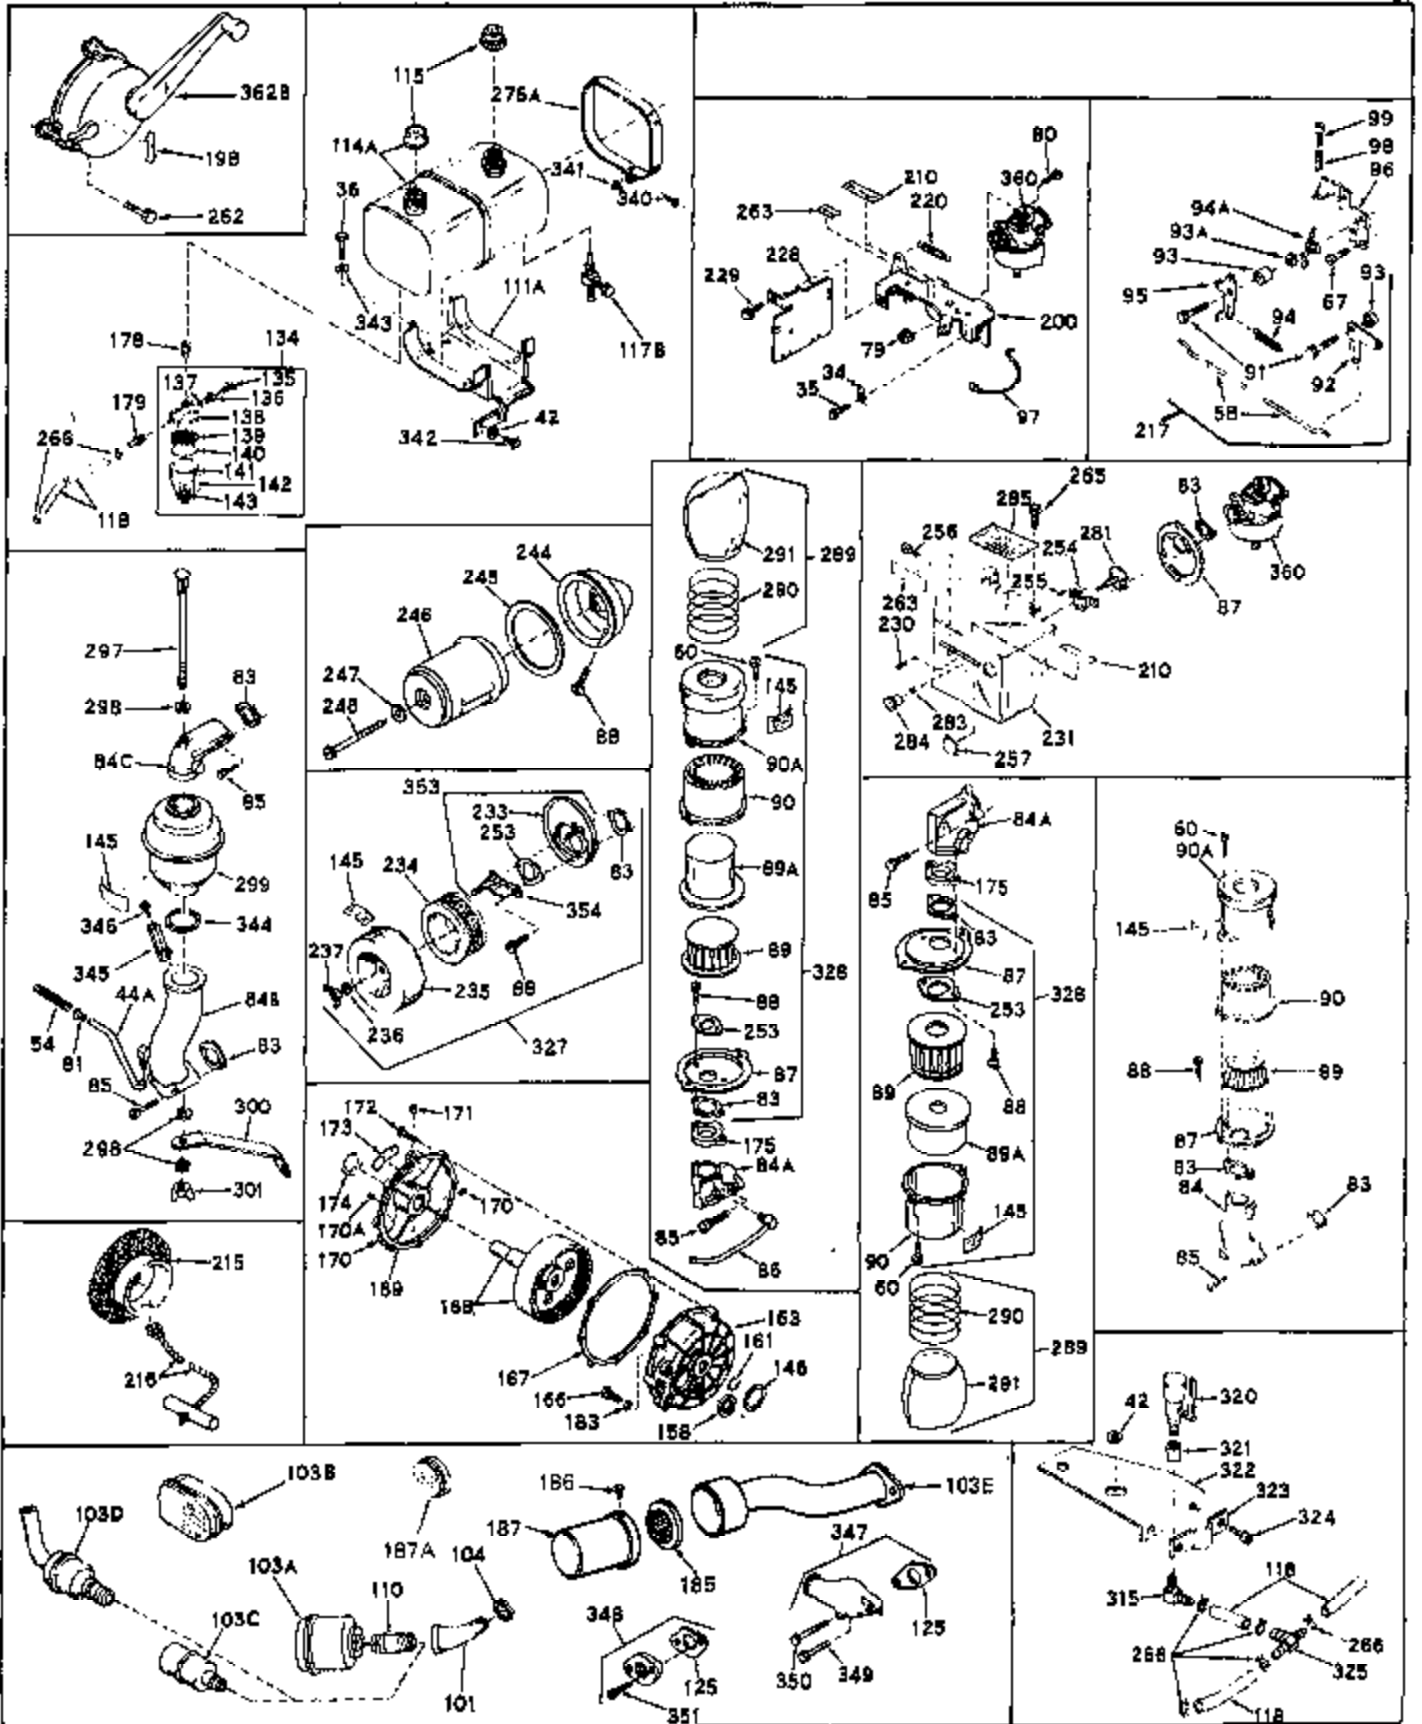

Engine Parts List #2

Ref #	Part Number	Qty	Description
34	27793	0	Clip, Conduit
35	28942	0	Screw
36	650694	0	Screw, Hex hd. cap, 5/16-18 x 2
36	650695	0	Screw, Hex hd. cap, 5/16-18 x 2-1/4 (Grade 8)
36	650697	0	Screw, Hex hd. cap, 5/16-18 x 2-1/2
42	26073	0	Washer, Connecting rod bolt
54	28819	0	Spring, Fuel line
54	31778	0	Spring, Coil
60	650152	0	Screw
67	650399	0	Screw, Phil. fil. hd. Sems, 10-32 x 5/8
79	29752	0	Nut
80	650572	0	Screw
83	27272	0	Gasket, Air cleaner
85	29786	0	Screw
85	650163	0	Screw, Fil. hd. Sems, 10-32 x 7/8
85	650416	0	Screw, Rd. hd. Sems, 10-32 x 1
85	650605	0	Screw
88	28820	0	Screw
88	650399	0	Screw, Phil. fil. hd. Sems, 10-32 x 5/8
88	650521	0	Screw
91	30312	0	Screw, Hex washer hd. Sems, 10-32 x 1/2
97	28468	0	Wire, Ground (Female fitting both ends)
98	28569	0	Spring, Compression
98	32924	0	Spring, Compression
99	29500	0	Screw, Fil. hd. mach., Sems, 8-32 x 3/4
99	650223	0	Screw, Fil. slotted hd. Sems, 8-32 x 5/8
99	650688	0	Screw, Hex hd., 10-32 x 1-5/16" (Drilled)
101	30209	0	Elbow, Exhaust (45°)
103C	31287	0	Muffler
104	28443	0	Nut, Conduit (1/8" thick)
104	32862	0	Nut, Conduit (1/4" thick)
115	32387A	0	Cap, Fuel filler (Charcoal Plastic) (Spurt)
115	33032	0	Cap, Fuel filler (Red Plastic) (Spurt)
118	29774	0	Line, Fuel (Braided 8.25")
118	30705	0	Line, Fuel (Braided 16")
118	30962	0	Line, Fuel (Braided 32")
125	27930	0	Gasket, Exhaust
146	28451	0	Gasket, Housing
171	24590	0	Plug, Pipe
200	33109	0	Control Assy., Speed (Manual)
210	31323	0	Decal, Control
215	28301	0	Pulley, Starter
216	590343	0	Rope & Handle Assy., Starter
220	30826	0	Spring, Extension
228	30820	0	Baffle, Heat
229	28942	0	Screw
230	650257	0	Screw, Pan hd. Sems, 8-32 x 5/16
231	32436	0	Cover, Carburetor
253	30767	0	Spacer, Air cleaner
254	32398	0	Bracket, Choke
255	28820	0	Screw
256	650760	0	Screw
257	31291	0	Plug, Cover
262	29716	0	Screw
263	31683	0	Decal, Choke
265	650701	0	Screw, Hex washer hd. shakeproof,
266	26460	0	Clamp, Fuel line
281	32397	0	Plate Assy., Choke