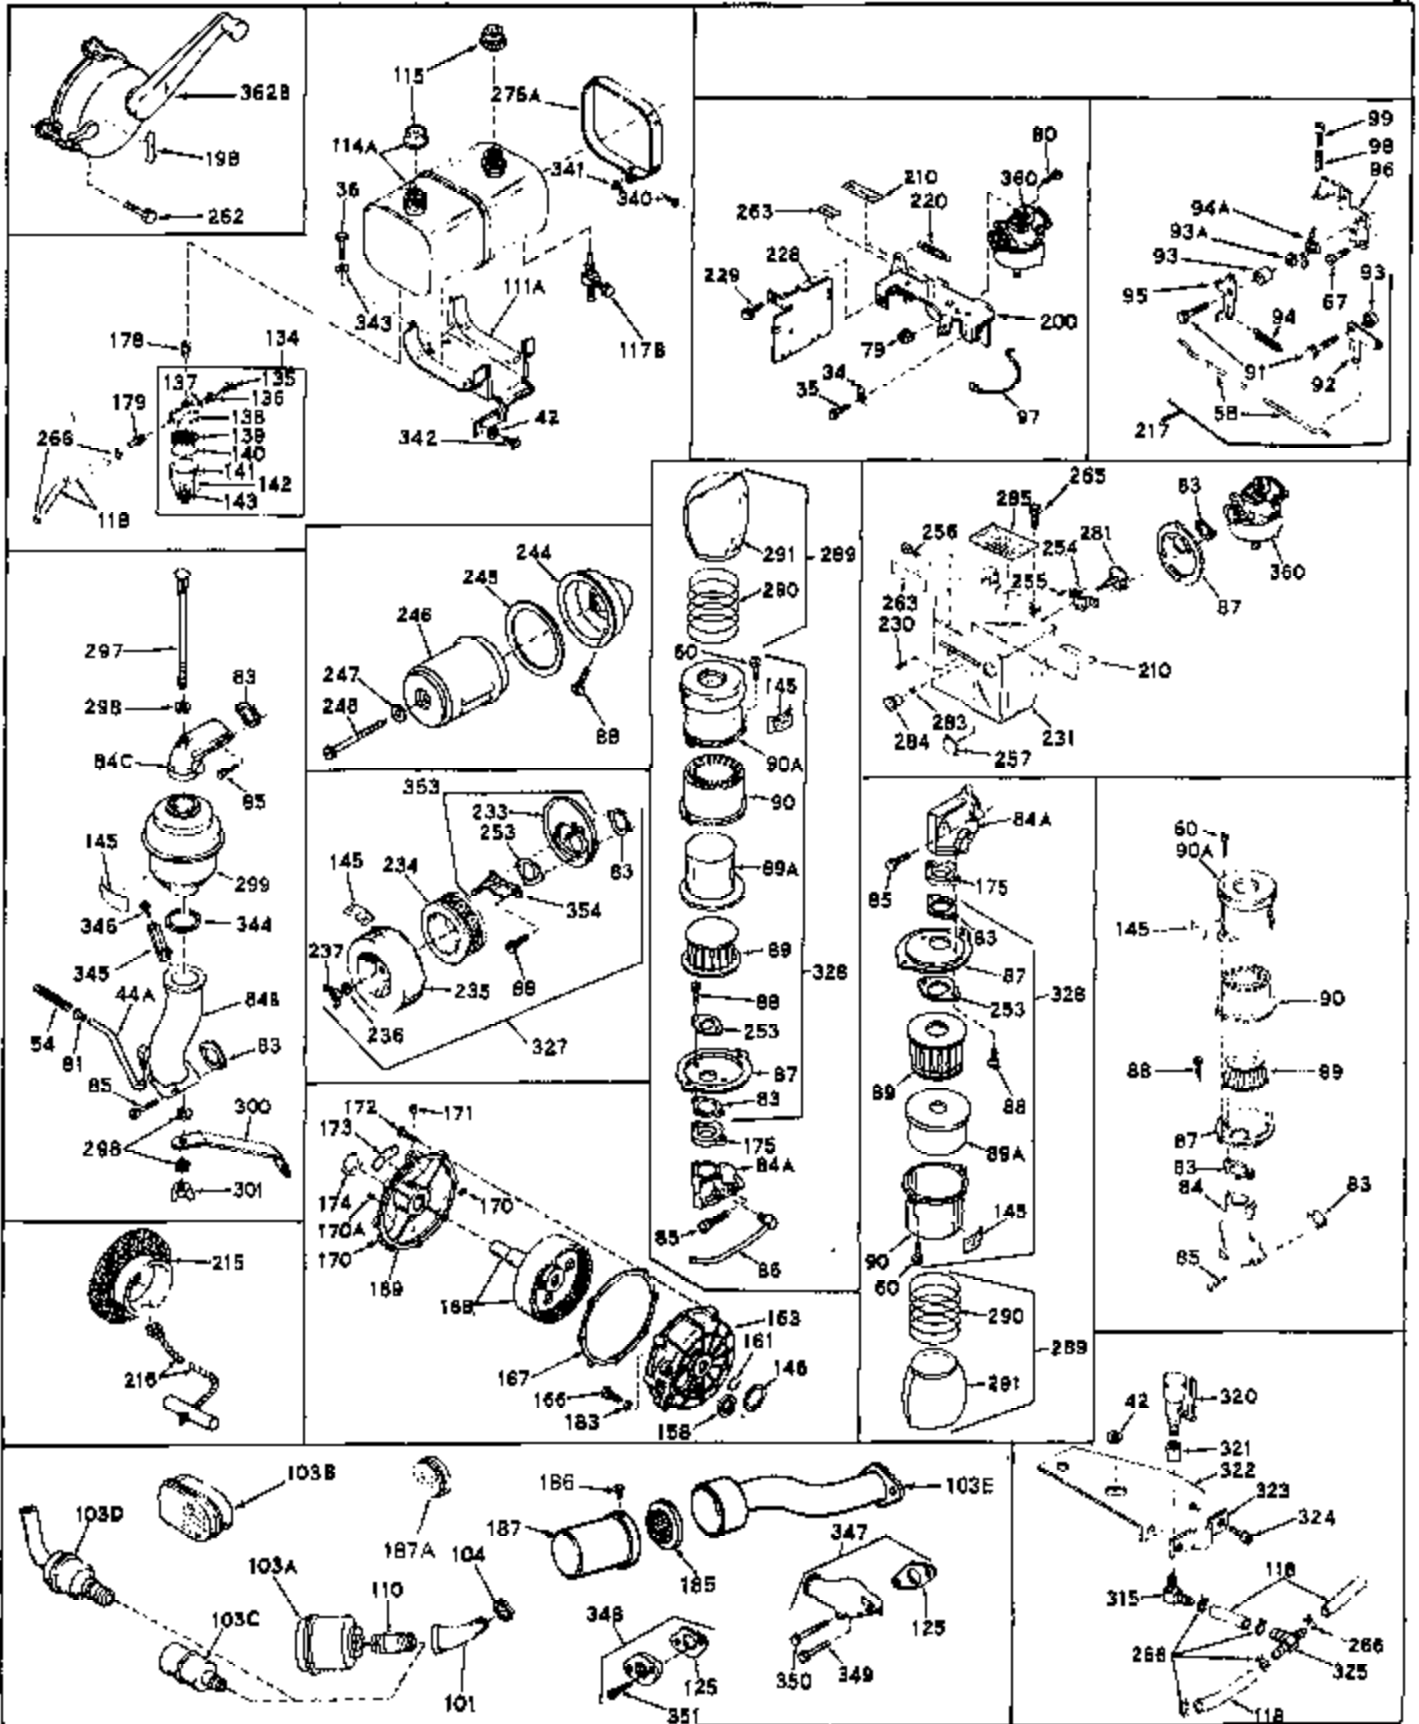

Engine Parts List #2

Ref #	Part Number	Qty	Description
34	27793	0	Clip, Conduit
35	28942	0	Screw
36	650694	0	Screw, Hex hd. cap, 5/16-18 x 2
36	650695	0	Screw, Hex hd. cap, 5/16-18 x 2-1/4 (Grade 8)
36	650697	0	Screw, Hex hd. cap, 5/16-18 x 2-1/2
42	26073	0	Washer, Connecting rod bolt
54	28819	0	Spring, Fuel line
54	31778	0	Spring, Coil
60	650152	0	Screw
67	650399	0	Screw, Phil. fil. hd. Sems, 10-32 x 5/8
79	29752	0	Nut
80	650572	0	Screw
83	27272	0	Gasket, Air cleaner
85	29786	0	Screw
85	650163	0	Screw, Fil. hd. Sems, 10-32 x 7/8
85	650416	0	Screw, Rd. hd. Sems, 10-32 x 1
85	650605	0	Screw
87	31691	0	Bracket, Air cleaner
88	650521	0	Screw
88	28820	0	Screw
88	650399	0	Screw, Phil. fil. hd. Sems, 10-32 x 5/8
89	30727	0	Element, Air cleaner
90	31692	0	Body, Air cleaner
91	30312	0	Screw, Hex washer hd. Sems, 10-32 x 1/2
98	28569	0	Spring, Compression
98	32924	0	Spring, Compression
99	29500	0	Screw, Fil. hd. mach., Sems, 8-32 x 3/4
99	650223	0	Screw, Fil. slotted hd. Sems, 8-32 x 5/8
99	650688	0	Screw, Hex hd., 10-32 x 1-5/16" (Drilled)
101	29574	0	Elbow, Exhaust (90°)
103A	29633	0	Muffler
104	28443	0	Nut, Conduit (1/8" thick)
104	32862	0	Nut, Conduit (1/4" thick)
110	30244	0	Nipple, Exhaust pipe (2-1/2")
115	32387A	0	Cap, Fuel filler (Charcoal Plastic) (Spurt)
115	33032	0	Cap, Fuel filler (Red Plastic) (Spurt)
118	29774	0	Line, Fuel (Braided 8.25")
118	30705	0	Line, Fuel (Braided 16")
118	30962	0	Line, Fuel (Braided 32")
125	27930	0	Gasket, Exhaust
145	31752	0	Decal, Air cleaner
146	28451	0	Gasket, Housing
171	24590	0	Plug, Pipe
215	28301	0	Pulley, Starter
216	590343	0	Rope & Handle Assy., Starter
228	30820	0	Baffle, Heat
229	28942	0	Screw
230	650257	0	Screw, Pan hd. Sems, 8-32 x 5/16
253	30767	0	Spacer, Air cleaner
255	28820	0	Screw
256	650760	0	Screw
257	31291	0	Plug, Cover
262	29716	0	Screw
265	650701	0	Screw, Hex washer hd. shakeproof,
266	26460	0	Clamp, Fuel line
289	730512	0	Kit, Pre-cleaner
290	31667	0	Spring, Pre-cleaner bag
291	31668	0	Bag, Pre-cleaner