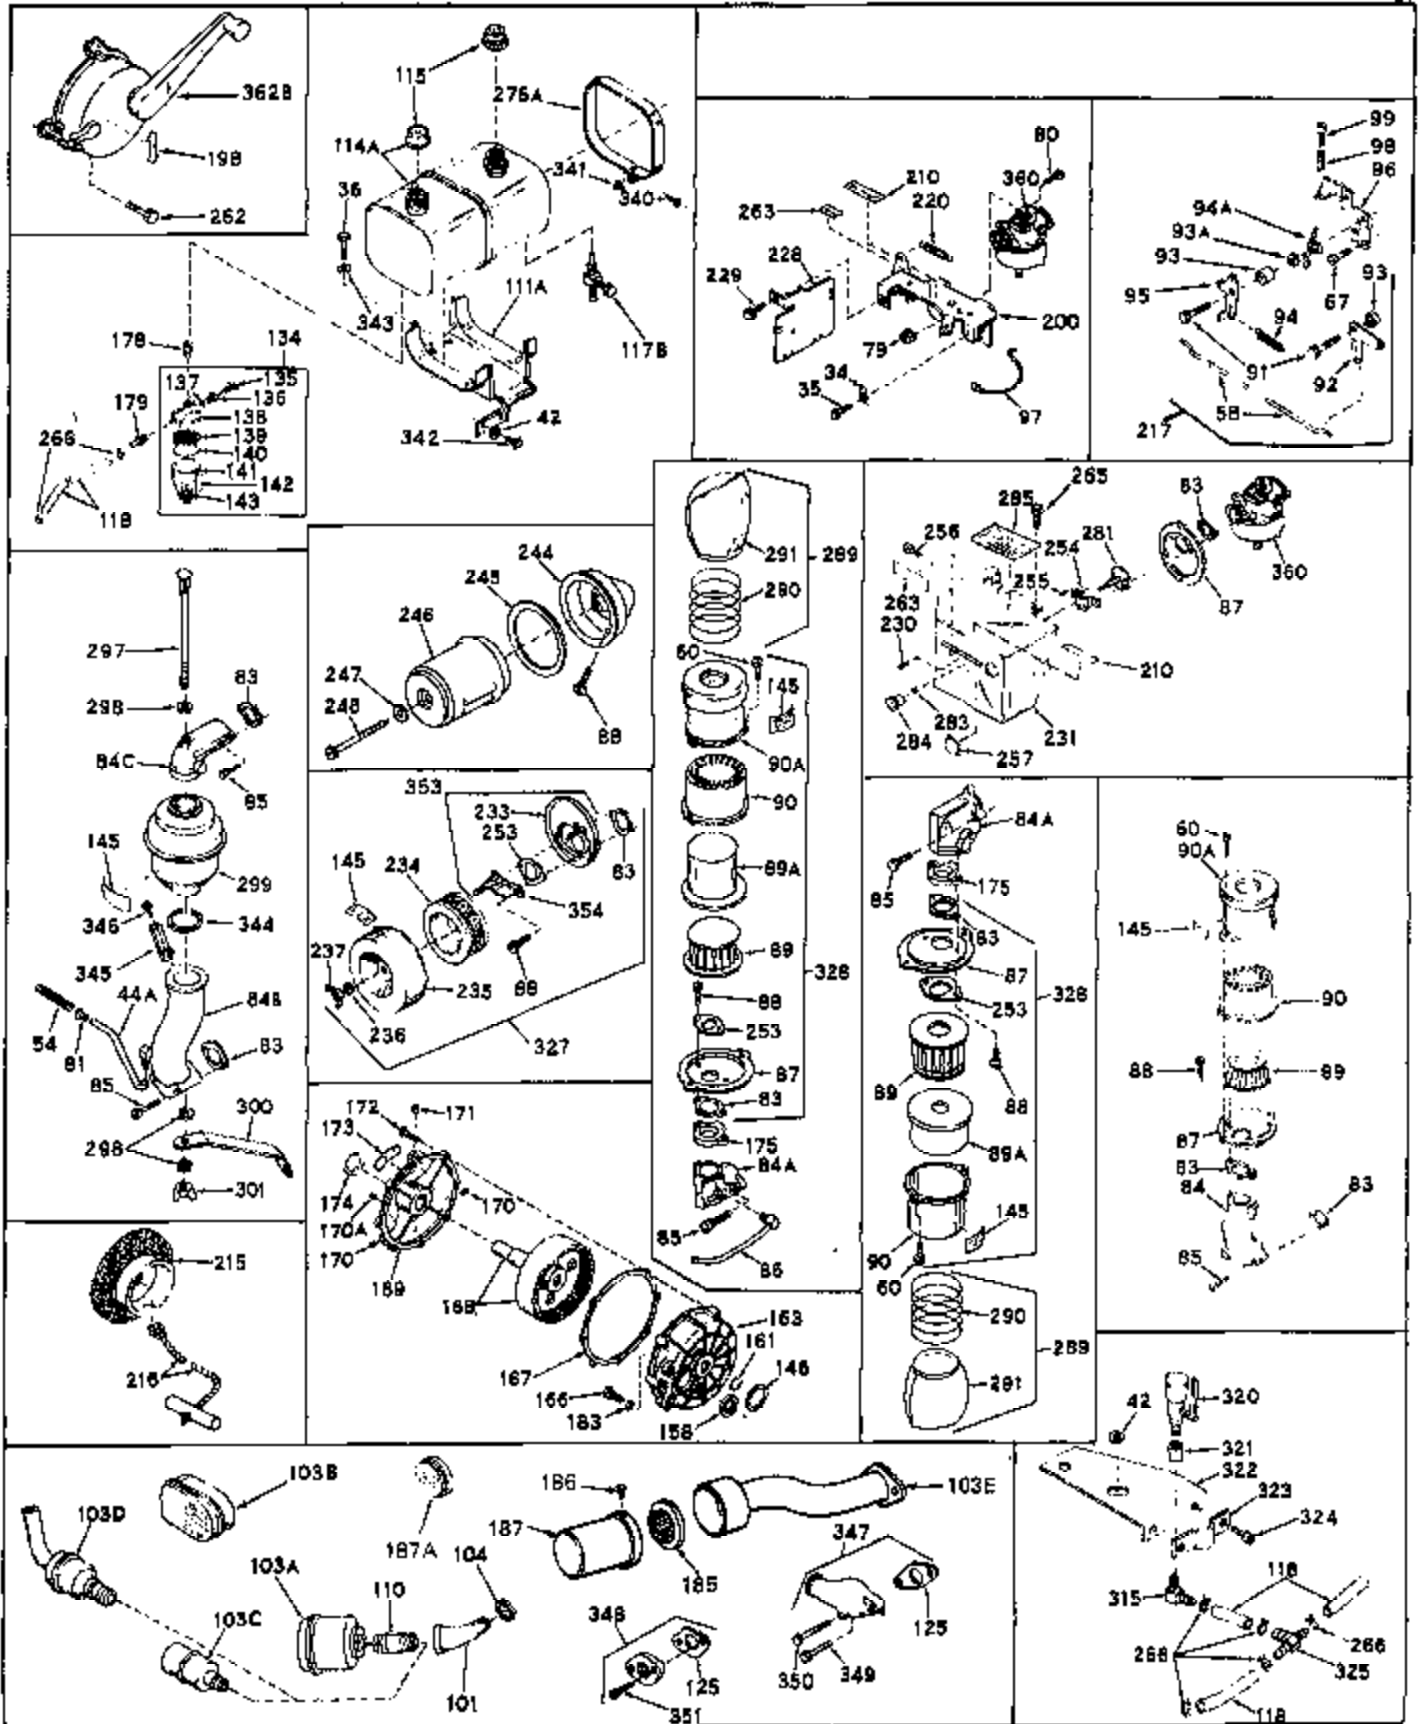

Engine Parts List #2

Ref #	Part Number	Qty	Description
34	27793	0	Clip, Conduit
35	28942	0	Screw
36	650694	0	Screw, Hex hd. cap, 5/16-18 x 2
36	650695	0	Screw, Hex hd. cap, 5/16-18 x 2-1/4 (Grade 8)
36	650697	0	Screw, Hex hd. cap, 5/16-18 x 2-1/2
42	26073	0	Washer, Connecting rod bolt
54	28819	0	Spring, Fuel line
54	31778	0	Spring, Coil
60	650152	0	Screw
67	650399	0	Screw, Phil. fil. hd. Sems, 10-32 x 5/8
79	29752	0	Nut
80	650572	0	Screw
83	27272	0	Gasket, Air cleaner
85	29786	0	Screw
85	650163	0	Screw, Fil. hd. Sems, 10-32 x 7/8
85	650416	0	Screw, Rd. hd. Sems, 10-32 x 1
85	650605	0	Screw
87	31691	0	Bracket, Air cleaner
88	650521	0	Screw
88	28820	0	Screw
88	650399	0	Screw, Phil. fil. hd. Sems, 10-32 x 5/8
89	30727	0	Element, Air cleaner
90	31692	0	Body, Air cleaner
91	30312	0	Screw, Hex washer hd. Sems, 10-32 x 1/2
98	28569	0	Spring, Compression
98	32924	0	Spring, Compression
99	29500	0	Screw, Fil. hd. mach., Sems, 8-32 x 3/4
99	650223	0	Screw, Fil. slotted hd. Sems, 8-32 x 5/8
99	650688	0	Screw, Hex hd., 10-32 x 1-5/16" (Drilled)
101	30209	0	Elbow, Exhaust (45°)
103A	29633	0	Muffler
104	28443	0	Nut, Conduit (1/8" thick)
104	32862	0	Nut, Conduit (1/4" thick)
110	30244	0	Nipple, Exhaust pipe (2-1/2")
115	32387A	0	Cap, Fuel filler (Charcoal Plastic) (Spurt)
115	33032	0	Cap, Fuel filler (Red Plastic) (Spurt)
118	29774	0	Line, Fuel (Braided 8.25")
118	30705	0	Line, Fuel (Braided 16")
118	30962	0	Line, Fuel (Braided 32")
125	27930	0	Gasket, Exhaust
145	31752	0	Decal, Air cleaner
146	28451	0	Gasket, Housing
171	24590	0	Plug, Pipe
215	28301	0	Pulley, Starter
216	590343	0	Rope & Handle Assy., Starter
228	30820	0	Baffle, Heat
229	28942	0	Screw
230	650257	0	Screw, Pan hd. Sems, 8-32 x 5/16
253	30767	0	Spacer, Air cleaner
255	28820	0	Screw
256	650760	0	Screw
257	31291	0	Plug, Cover
262	29716	0	Screw
265	650701	0	Screw, Hex washer hd. shakeproof,
266	26460	0	Clamp, Fuel line
289	730512	0	Kit, Pre-cleaner
290	31667	0	Spring, Pre-cleaner bag
291	31668	0	Bag, Pre-cleaner