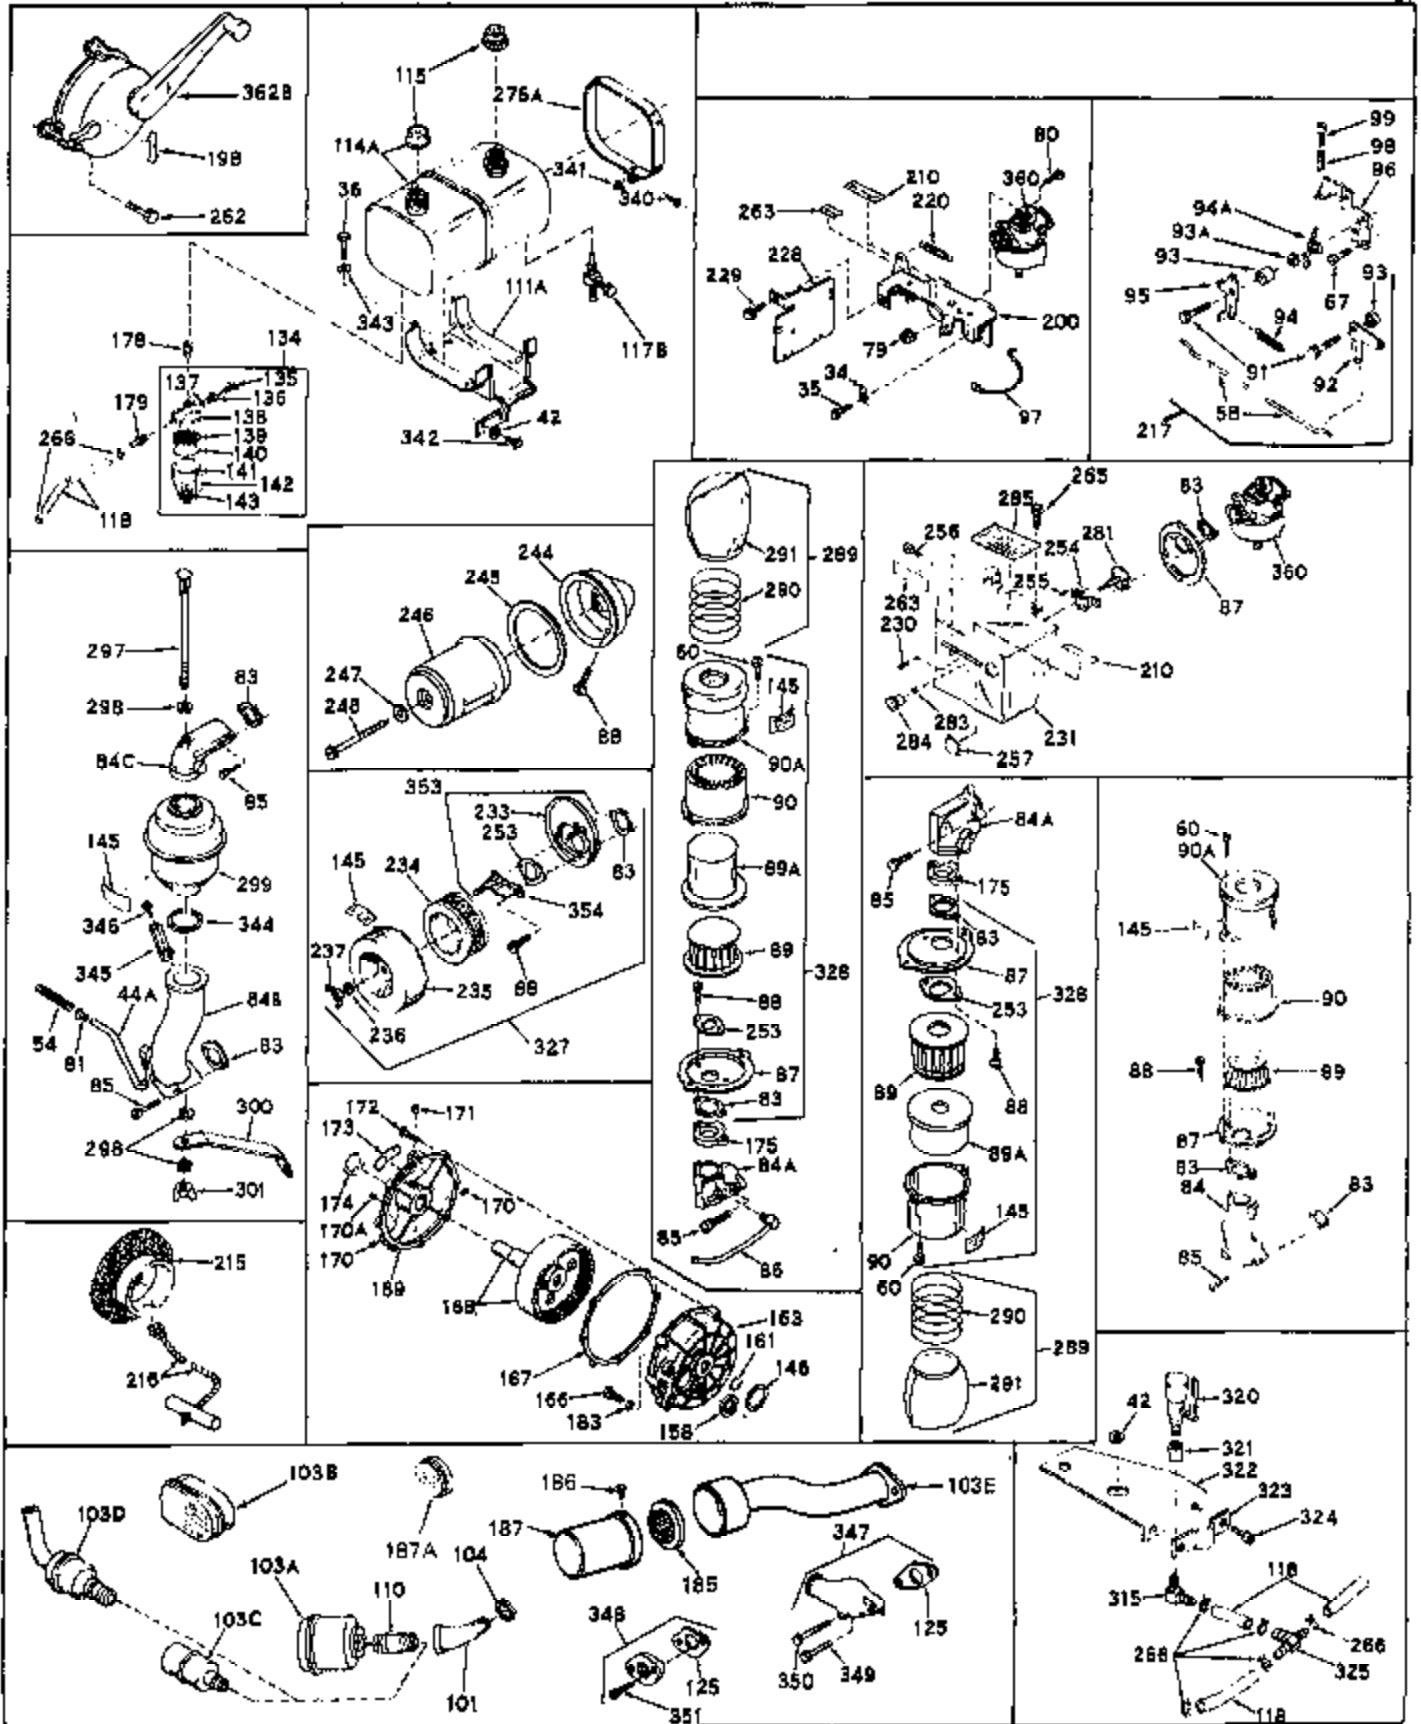

Ref #	Part Number	Qty	Description
34	27793	0	Clip, Conduit
35	28942	0	Screw
36	650694	0	Screw, Hex hd. cap, 5/16-18 x 2
36	650695	0	Screw, Hex hd. cap, 5/16-18 x 2-1/4 (Grade 8)
36	650697	0	Screw, Hex hd. cap, 5/16-18 x 2-1/2
42	26073	0	Washer, Connecting rod bolt
54	28819	0	Spring, Fuel line
54	31778	0	Spring, Coil
60	650152	0	Screw
67	650399	0	Screw, Phil. fil. hd. Sems, 10-32 x 5/8
79	29752	0	Nut
80	650572	0	Screw
83	27272	0	Gasket, Air cleaner
85	29786	0	Screw
85	650163	0	Screw, Fil. hd. Sems, 10-32 x 7/8
85	650416	0	Screw, Rd. hd. Sems, 10-32 x 1
85	650605	0	Screw
87	31691	0	Bracket, Air cleaner
88	650521	0	Screw
88	28820	0	Screw
88	650399	0	Screw, Phil. fil. hd. Sems, 10-32 x 5/8
89	30727	0	Element, Air cleaner
90	31692	0	Body, Air cleaner
91	30312	0	Screw, Hex washer hd. Sems, 10-32 x 1/2
98	28569	0	Spring, Compression
98	32924	0	Spring, Compression
99	29500	0	Screw, Fil. hd. mach., Sems, 8-32 x 3/4
99	650223	0	Screw, Fil. slotted hd. Sems, 8-32 x 5/8
99	650688	0	Screw, Hex hd., 10-32 x 1-5/16" (Drilled)
104	28443	0	Nut, Conduit (1/8" thick)
104	32862	0	Nut, Conduit (1/4" thick)
115	32387A	0	Cap, Fuel filler (Charcoal Plastic) (Spurt)
115	33032	0	Cap, Fuel filler (Red Plastic) (Spurt)
118	29774	0	Line, Fuel (Braided 8.25")
118	30705	0	Line, Fuel (Braided 16")
118	30962	0	Line, Fuel (Braided 32")
125	27930	0	Gasket, Exhaust
145	31752	0	Decal, Air cleaner
146	28451	0	Gasket, Housing
171	24590	0	Plug, Pipe
215	28301	0	Pulley, Starter
216	590343	0	Rope & Handle Assy., Starter
228	30820	0	Baffle, Heat
229	28942	0	Screw
230	650257	0	Screw, Pan hd. Sems, 8-32 x 5/16
253	30767	0	Spacer, Air cleaner
255	28820	0	Screw
256	650760	0	Screw
257	31291	0	Plug, Cover
262	29716	0	Screw
265	650701	0	Screw, Hex washer hd. shakeproof,
266	26460	0	Clamp, Fuel line
289	730512	0	Kit, Pre-cleaner
290	31667	0	Spring, Pre-cleaner bag
291	31668	0	Bag, Pre-cleaner
327	730128	0	Cleaner Assy., Air
328	730127	0	Cleaner Assy., Air (Poly)
342	29212	0	Screw