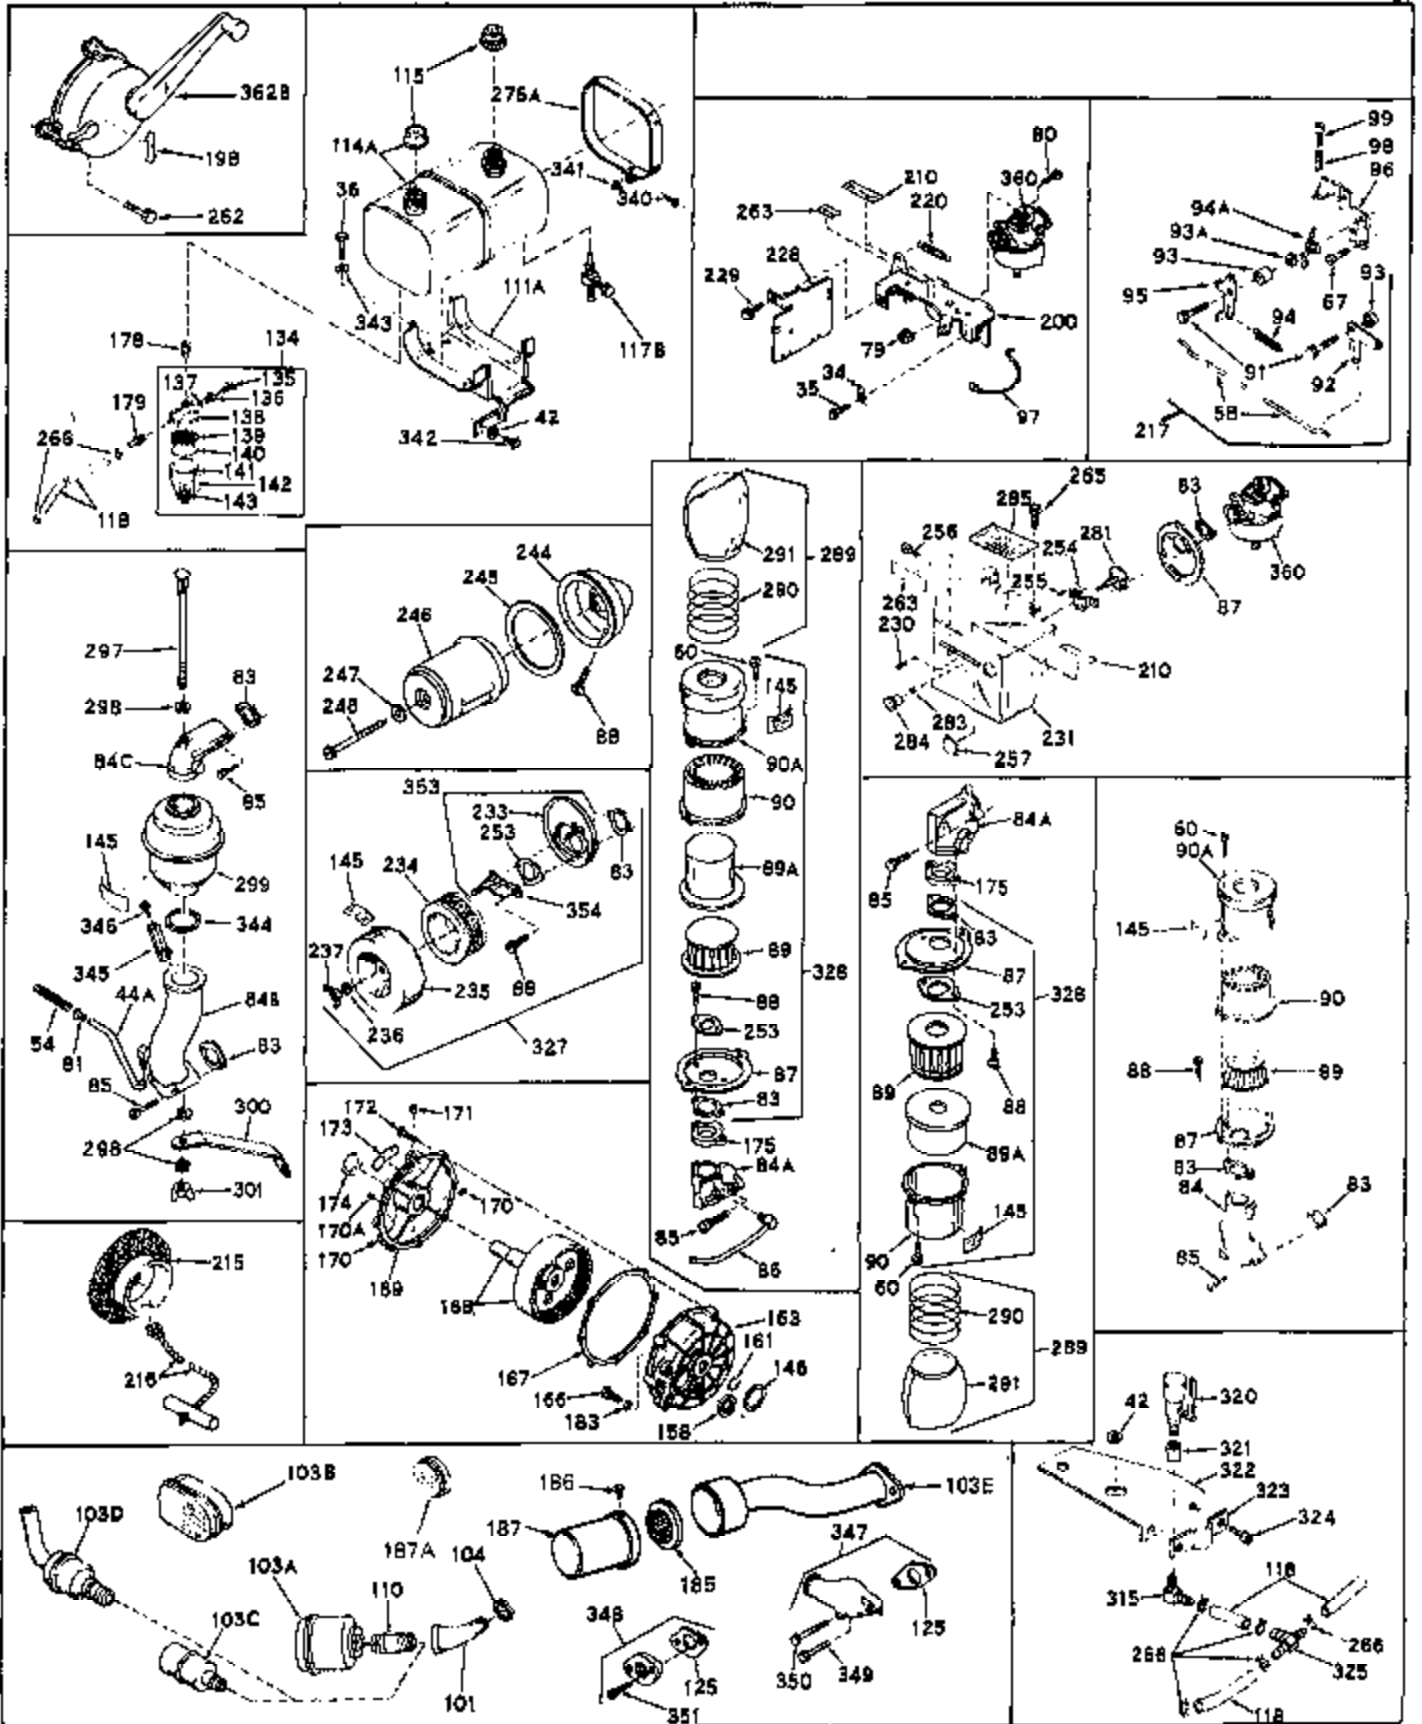

Ref #	Part Number	Qty	Description
34	27793	0	Clip, Conduit
35	28942	0	Screw
36	650694	0	Screw, Hex hd. cap, 5/16-18 x 2
36	650695	0	Screw, Hex hd. cap, 5/16-18 x 2-1/4 (Grade 8)
36	650697	0	Screw, Hex hd. cap, 5/16-18 x 2-1/2
42	26073	0	Washer, Connecting rod bolt
54	28819	0	Spring, Fuel line
54	31778	0	Spring, Coil
60	650152	0	Screw
67	650399	0	Screw, Phil. fil. hd. Sems, 10-32 x 5/8
79	29752	0	Nut
80	650572	0	Screw
83	27272	0	Gasket, Air cleaner
85	29786	0	Screw
85	650163	0	Screw, Fil. hd. Sems, 10-32 x 7/8
85	650416	0	Screw, Rd. hd. Sems, 10-32 x 1
85	650605	0	Screw
87	31691	0	Bracket, Air cleaner
88	650521	0	Screw
88	28820	0	Screw
88	650399	0	Screw, Phil. fil. hd. Sems, 10-32 x 5/8
89	30727	0	Element, Air cleaner
90	31692	0	Body, Air cleaner
91	30312	0	Screw, Hex washer hd. Sems, 10-32 x 1/2
98	28569	0	Spring, Compression
98	32924	0	Spring, Compression
99	29500	0	Screw, Fil. hd. mach., Sems, 8-32 x 3/4
99	650223	0	Screw, Fil. slotted hd. Sems, 8-32 x 5/8
99	650688	0	Screw, Hex hd., 10-32 x 1-5/16" (Drilled)
104	28443	0	Nut, Conduit (1/8" thick)
104	32862	0	Nut, Conduit (1/4" thick)
115	32387A	0	Cap, Fuel filler (Charcoal Plastic) (Spurt)
115	33032	0	Cap, Fuel filler (Red Plastic) (Spurt)
118	29774	0	Line, Fuel (Braided 8.25")
118	30705	0	Line, Fuel (Braided 16")
118	30962	0	Line, Fuel (Braided 32")
125	27930	0	Gasket, Exhaust
145	31752	0	Decal, Air cleaner
146	28451	0	Gasket, Housing
171	24590	0	Plug, Pipe
215	28301	0	Pulley, Starter
216	590343	0	Rope & Handle Assy., Starter
228	30820	0	Baffle, Heat
229	28942	0	Screw
230	650257	0	Screw, Pan hd. Sems, 8-32 x 5/16
253	30767	0	Spacer, Air cleaner
255	28820	0	Screw
256	650760	0	Screw
257	31291	0	Plug, Cover
262	29716	0	Screw
265	650701	0	Screw, Hex washer hd. shakeproof,
266	26460	0	Clamp, Fuel line
289	730512	0	Kit, Pre-cleaner
290	31667	0	Spring, Pre-cleaner bag
291	31668	0	Bag, Pre-cleaner
327	730128	0	Cleaner Assy., Air
328	730127	0	Cleaner Assy., Air (Poly)
342	29212	0	Screw