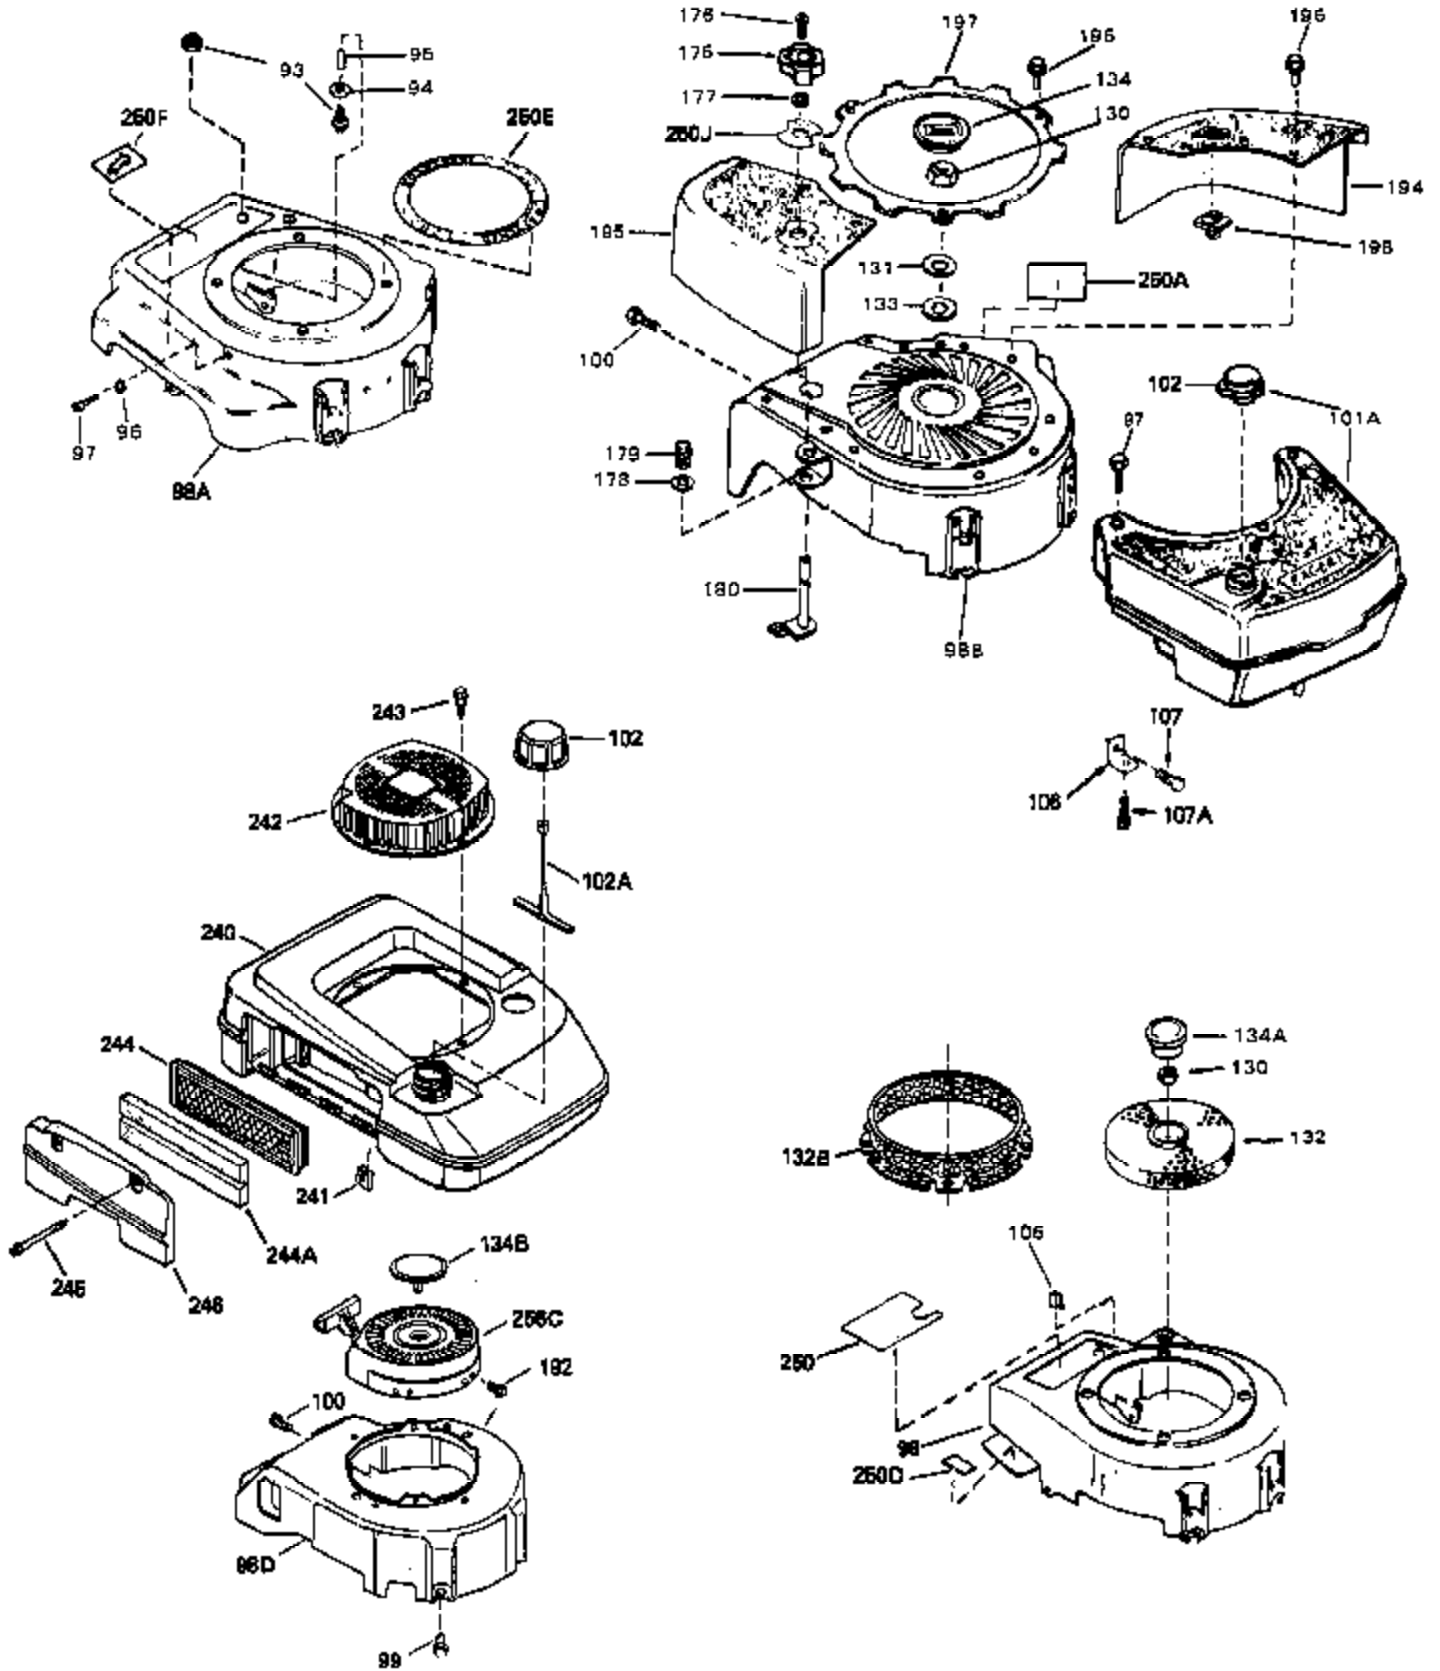

Ref #	Part Number	Qty	Description
97	28763	0	Screw, Hex washer hd. thread-forming, 10-24
98B	34480	0	Housing, Blower
99	650831	0	Screw, Hex washer hd. Powerlok thread,
100	30200	0	Screw
101A	34369A	0	Tank Assy., Fuel (Charcoal Poly) (1-1/2
102	34118	0	Cap, Fuel filler (Red Plastic) (Spurt
102	35355	0	Cap, Fuel filler (Red Plastic)
102	410144B	0	Cap, Fuel filler (White Plastic) (Std.)
130	650816	0	Nut, Flywheel
131	650815	0	Washer, Belleville
134	34113	0	Plug, Screen
192	650802	0	Screw, Hex washer hd. taptite, 1/4-20 x 5/8
250	34442A	0	Decal, Instruction