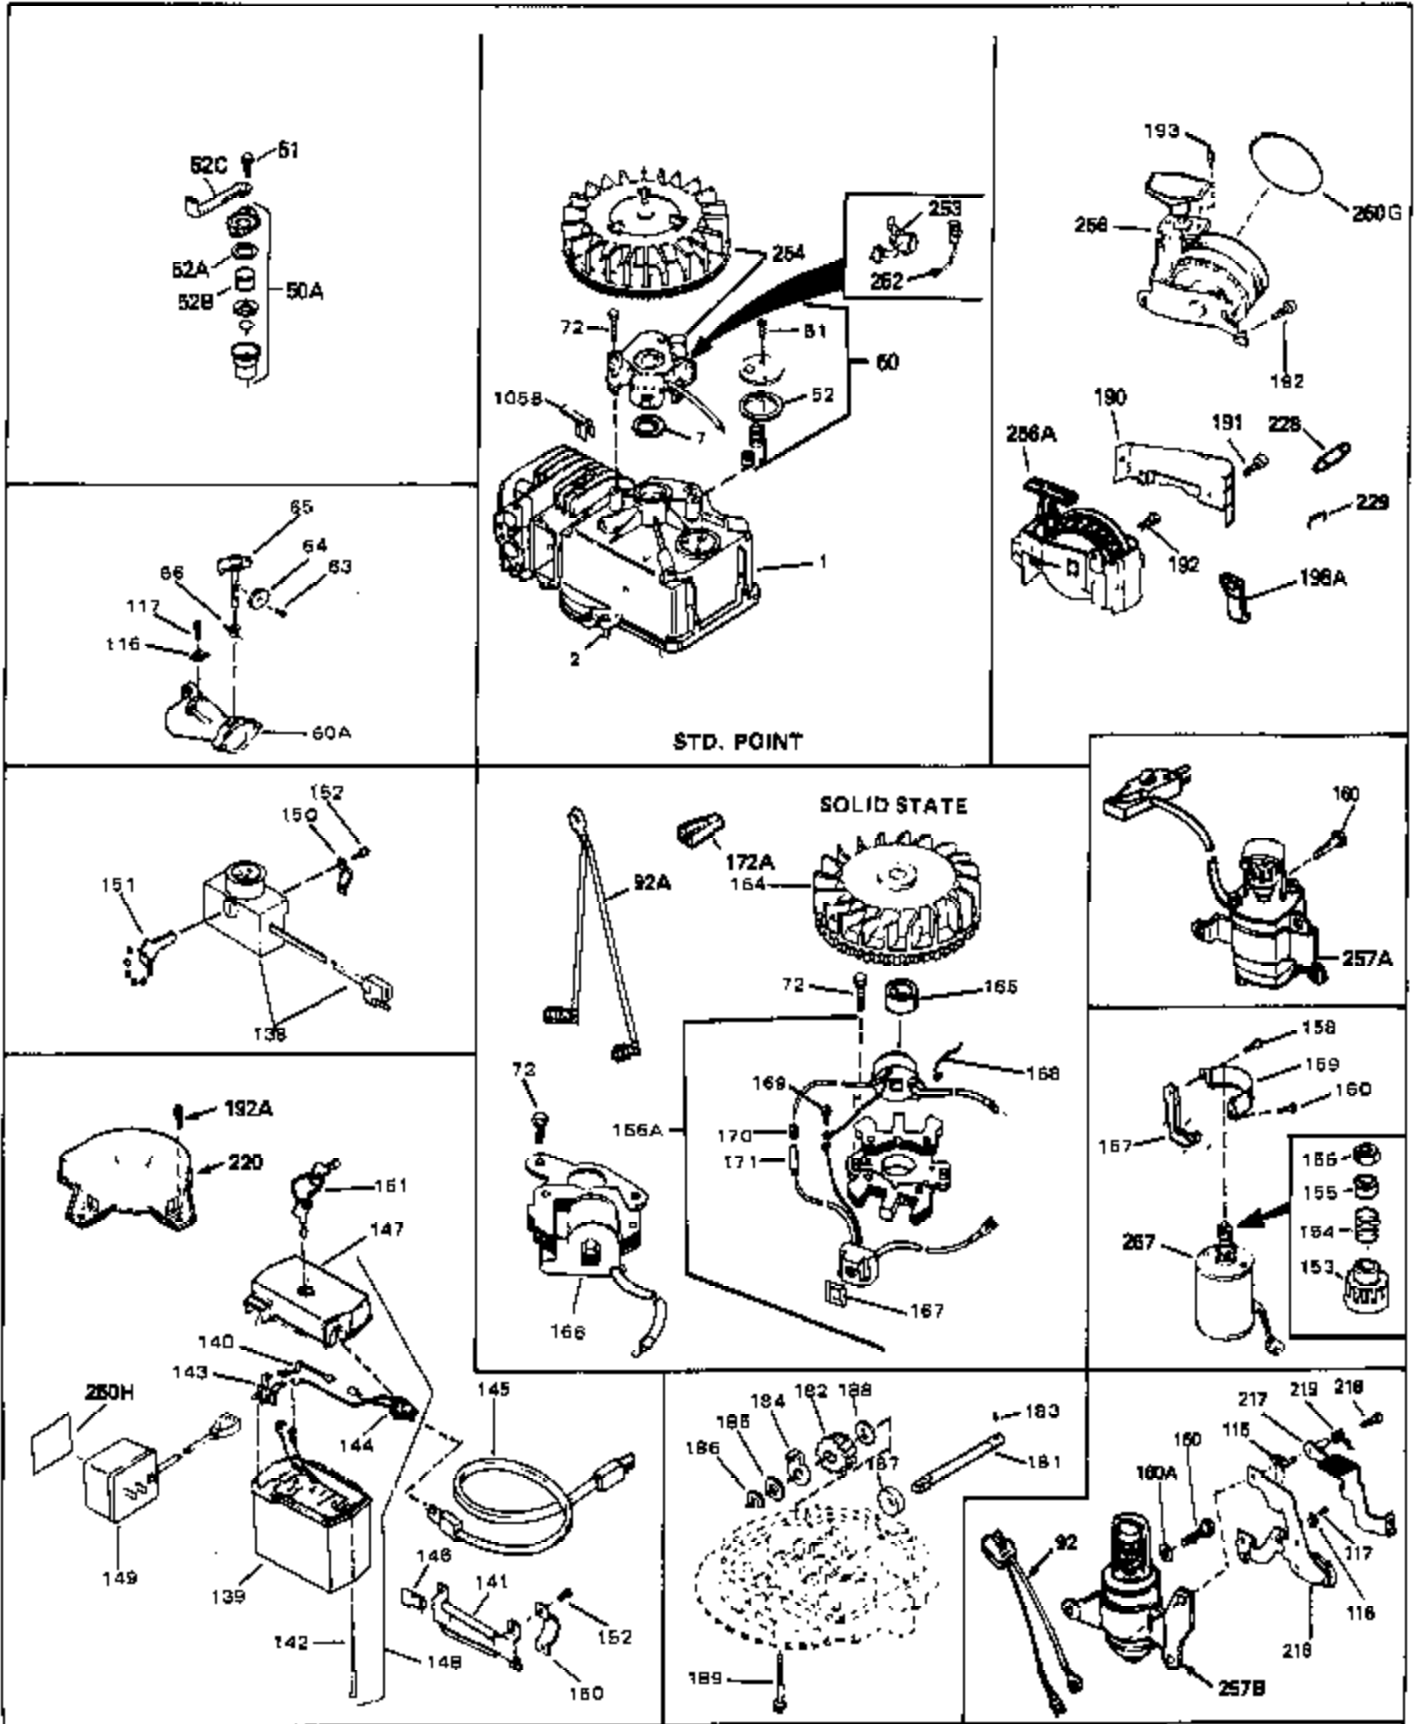

Ref #	Part Number	Qty	Description
1	34959	0	Cylinder Assy. (2-5/8" Bore)
2	26727	0	Pin, Dowel
50	34215	0	Breather Assy.
51	30200	0	Screw
52	32760	0	Gasket, Breather
63	650506	0	Screw
64	631036	0	Shutter, Throttle
65	631530	0	Shaft Assy., Throttle
66	631066	0	Spring, Return
92A	34231	0	Wire, Ground (One female fitting & one
115	610973	0	Terminal Assy.
165	34080	0	Spacer, Flywheel key
192A	0	0	Rivet, Pop (3/16" Dia.)
192	650802	0	Screw, Hex washer hd. taptite, 1/4-20 x 5/8
256A	590531	0	Starter, Side mount rewind