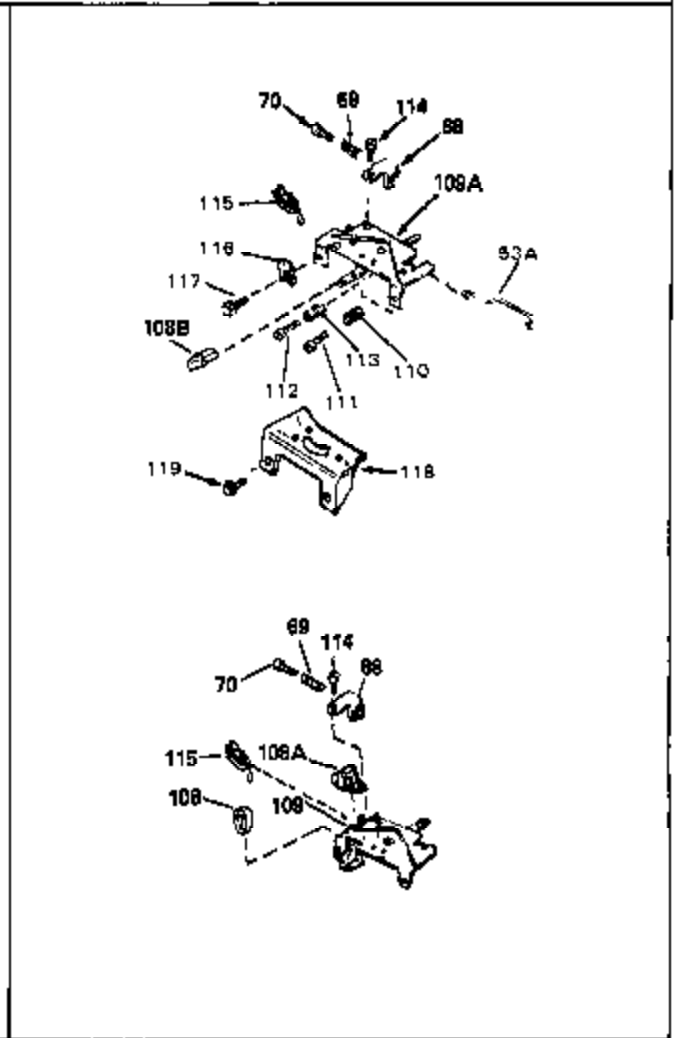

Ref #	Part Number	Qty	Description
86A	33143	0	Clamp, Corbin
87	32796	0	Filter, Air cleaner
88	33142	0	Tube, Air intake
89	32797	0	Retainer, Air cleaner
90	650665	0	Screw
115	610973	0	Terminal Assy.
239	35435	0	Filter, Pre-Air (Poly)
252	30548B	0	Condenser
253	30547A	0	Contact Assy., Breaker