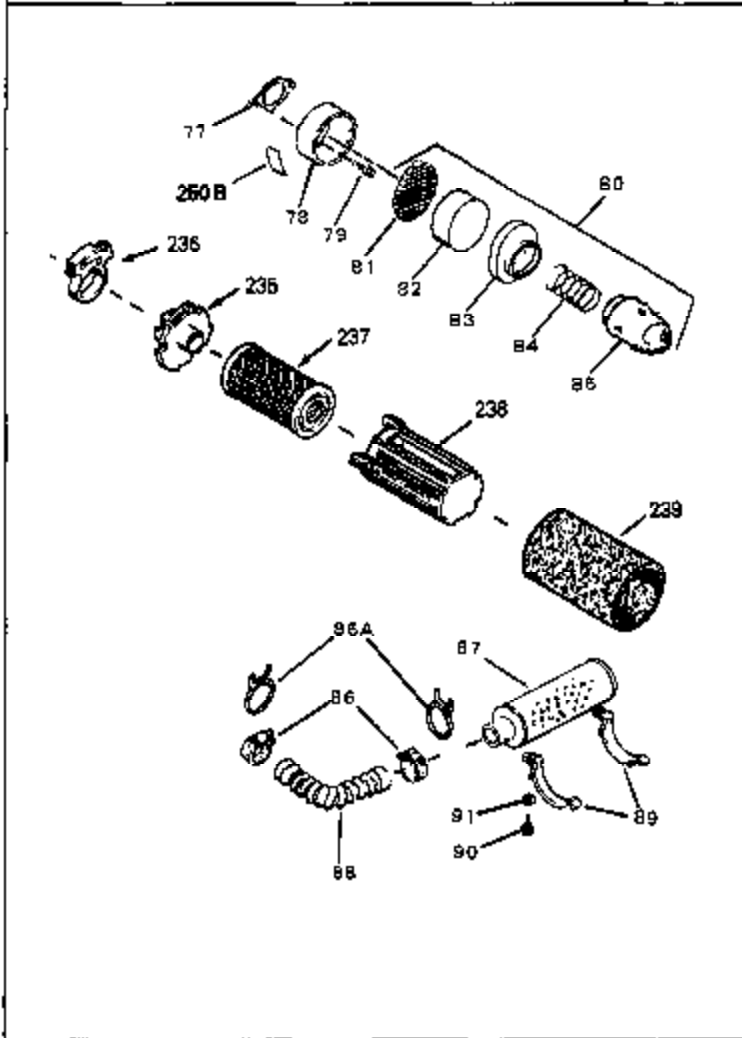

Ref #	Part Number	Qty	Description
86A	33143	0	Clamp, Corbin
87	32796	0	Filter, Air cleaner
88	33142	0	Tube, Air intake
89	32797	0	Retainer, Air cleaner
90	650665	0	Screw
115	610973	0	Terminal Assy.
239	35435	0	Filter, Pre-Air (Poly)
252	30548B	0	Condenser
253	30547A	0	Contact Assy., Breaker