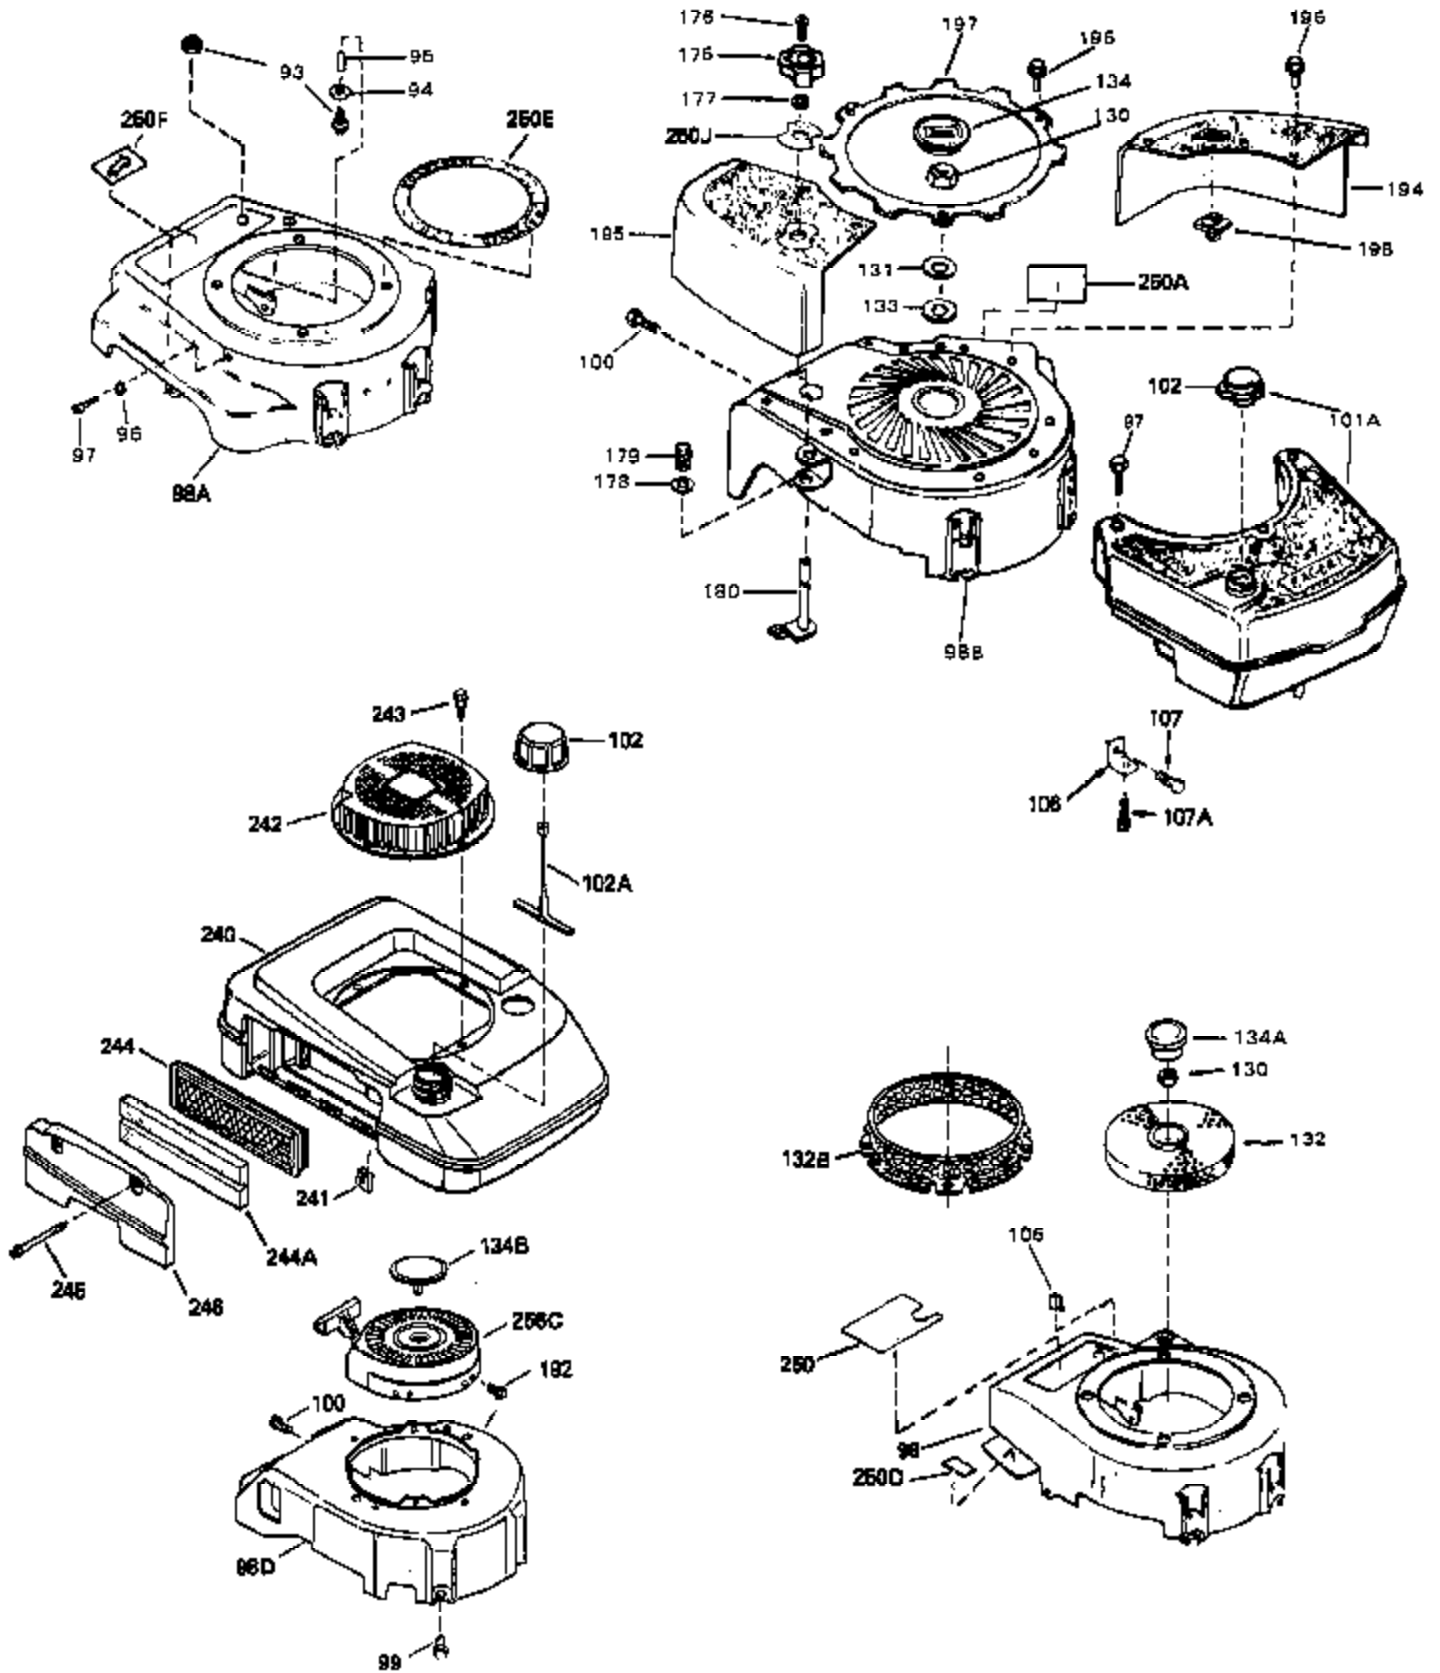

Ref #	Part Number	Qty	Description
98A	33081	0	Housing, Blower
99	650831	0	Screw, Hex washer hd. Powerlok thread,
102	34118	0	Cap, Fuel filler (Red Plastic) (Spurt
102	410144B	0	Cap, Fuel filler (White Plastic) (Std.)
105	27275	0	Clip, Hi-tension wire
130	650607	0	Nut, Flywheel
131	650815	0	Washer, Belleville
132	32237	0	Screen, Flywheel
192	650737	0	Screw, Hex washer hd. taptite, 1/4-20 x 1/2
250D	32546	0	Decal, Speed control
250	33144	0	Decal, Instruction