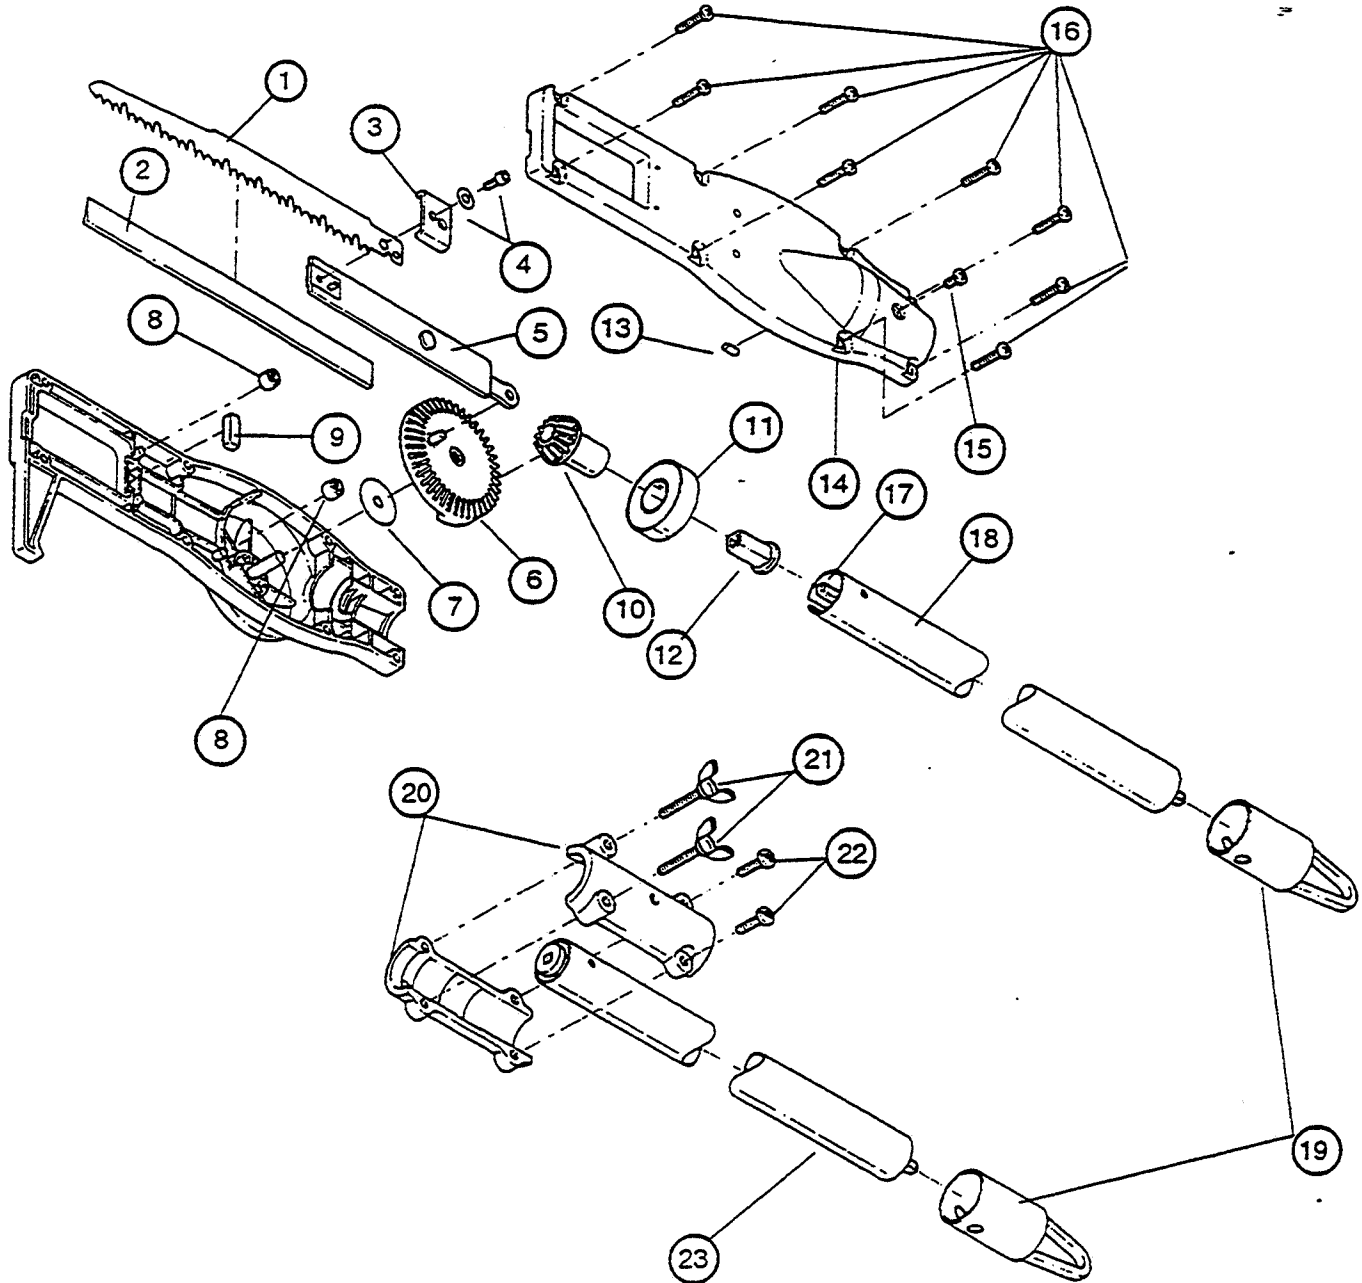

**PRUNER ATTACHMENT PARTS-MODEL TP720r**

(Serial no. 505000001 and greater)

Item	Part No.	Description
1	180966	Blade (2 pk)
2	181153	Blade Cover
3	181155	Blade Clamp
4	181156	Blade Clamp Screw and Washer Assembly
5	181157	Arbor Assembly
6	181158	Bevel Gear
7	118159	Washer
8	181595	Cross Slide Bushing
9	181594	Felt Seal
10	181160	Pinion Bevel Gear
11	180655	Ball Bearing
12	181162	Insulator
13	181163	Rubber Plug
14	181164	Housing Set

Item	Part No.	Description
15	180647	Housing Screws (8 required)
16	181165	Anti-Rotation Screw
17	181166	Drive Shaft Assembly
18	180689	Drive Shaft Housing Assembly
19	612605	Hanger
20	683605	Split Boom Coupling Set
21	683607	Adjustment Knob Assembly
22	683606	Coupling Bolt Assembly
23	181161	Extension Boom and Flex Shaft Assembly
•	181167	Allen Wrench
•	682075	Shoulder Strap Assembly
•		not shown

**REPLACEMENT PARTS - MODEL TP720r**

**TREE PRUNER ADD-ON**

(Serial Number 611000001 and greater)

Item	Part No.	Description
1	180966	Blade (2 pack)
2	181153	Blade Cover
3	181155	Blade Clamp
4	181156	Blade Clamp Screw and Washer Assembly
5	181874	Arbor Assembly
6	181875	Bevel Gear
7	181876	Washer
8	181877	Pinion Bevel Gear
9	181851	Insulator
10	181878	Slide Bushing
11	181879	Felt Seal
12	181880	Slider (2-pack)
13	181881	Rubber Plug
14	181882	Housing set
15	181345	Housing Screw (8 required)

Item	Part No.	Description
16	181883	Anti-Rotation Screw
17	181166	Drive Shaft Assembly
18	181992	Drive Shaft Housing Assembly
19	612605	Hanger
20	181616	Click-Link Coupler (includes items 21-24)
21	181617	Bolt
22	181618	Adjustment Knob
23	181886	Knob Retaining Nut
24	182057	Screw
25	181161	Extension Boom and Flex Shaft Assembly
*	181167	Allen Wrench 9/64"
*	682075	Shoulder Harness
*		Not Shown