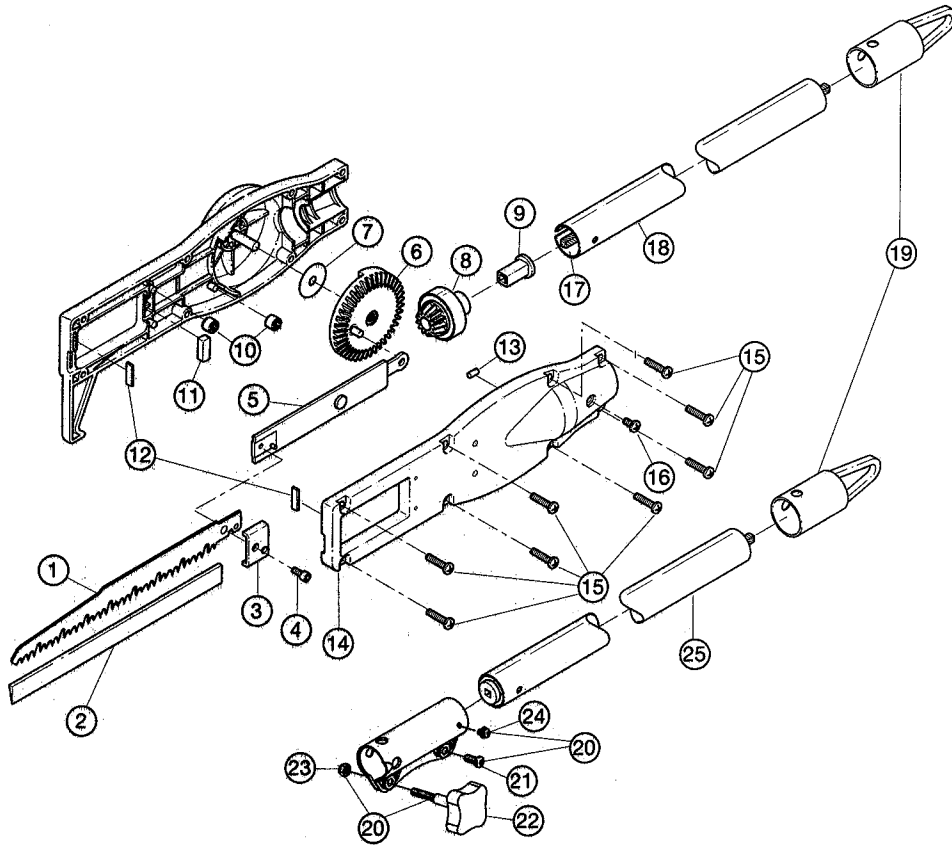

**PRUNER ATTACHMENT PARTS-MODEL TP720r**

(Serial no. 505000001 and greater)

Item	Part No.	Description
1	180966	Blade (2 pk)
2	181153	Blade Cover
3	181155	Blade Clamp
4	181156	Blade Clamp Screw and Washer Assembly
5	181157	Arbor Assembly
6	181158	Bevel Gear
7	118159	Washer
8	181595	Cross Slide Bushing
9	181594	Felt Seal
10	181160	Pinion Bevel Gear
11	180655	Ball Bearing
12	181162	Insulator
13	181163	Rubber Plug
14	181164	Housing Set

Item	Part No.	Description
15	180647	Housing Screws (8 required)
16	181165	Anti-Rotation Screw
17	181166	Drive Shaft Assembly
18	180689	Drive Shaft Housing Assembly
19	612605	Hanger
20	683605	Split Boom Coupling Set
21	683607	Adjustment Knob Assembly
22	683606	Coupling Bolt Assembly
23	181161	Extension Boom and Flex Shaft Assembly
•	181167	Allen Wrench
•	682075	Shoulder Strap Assembly
•		not shown

**REPLACEMENT PARTS - MODEL TP720r**

**TREE PRUNER ADD-ON**

(Serial Number 611000001 and greater)

Item	Part No.	Description
1	180966	Blade (2 pack)
2	181153	Blade Cover
3	181155	Blade Clamp
4	181156	Blade Clamp Screw and Washer Assembly
5	181874	Arbor Assembly
6	181875	Bevel Gear
7	181876	Washer
8	181877	Pinion Bevel Gear
9	181851	Insulator
10	181878	Slide Bushing
11	181879	Felt Seal
12	181880	Slider (2-pack)
13	181881	Rubber Plug
14	181882	Housing set
15	181345	Housing Screw (8 required)

Item	Part No.	Description
16	181883	Anti-Rotation Screw
17	181166	Drive Shaft Assembly
18	181992	Drive Shaft Housing Assembly
19	612605	Hanger
20	181616	Click-Link Coupler (includes items 21-24)
21	181617	Bolt
22	181618	Adjustment Knob
23	181886	Knob Retaining Nut
24	182057	Screw
25	181161	Extension Boom and Flex Shaft Assembly
*	181167	Allen Wrench 9/64"
*	682075	Shoulder Harness
*		Not Shown