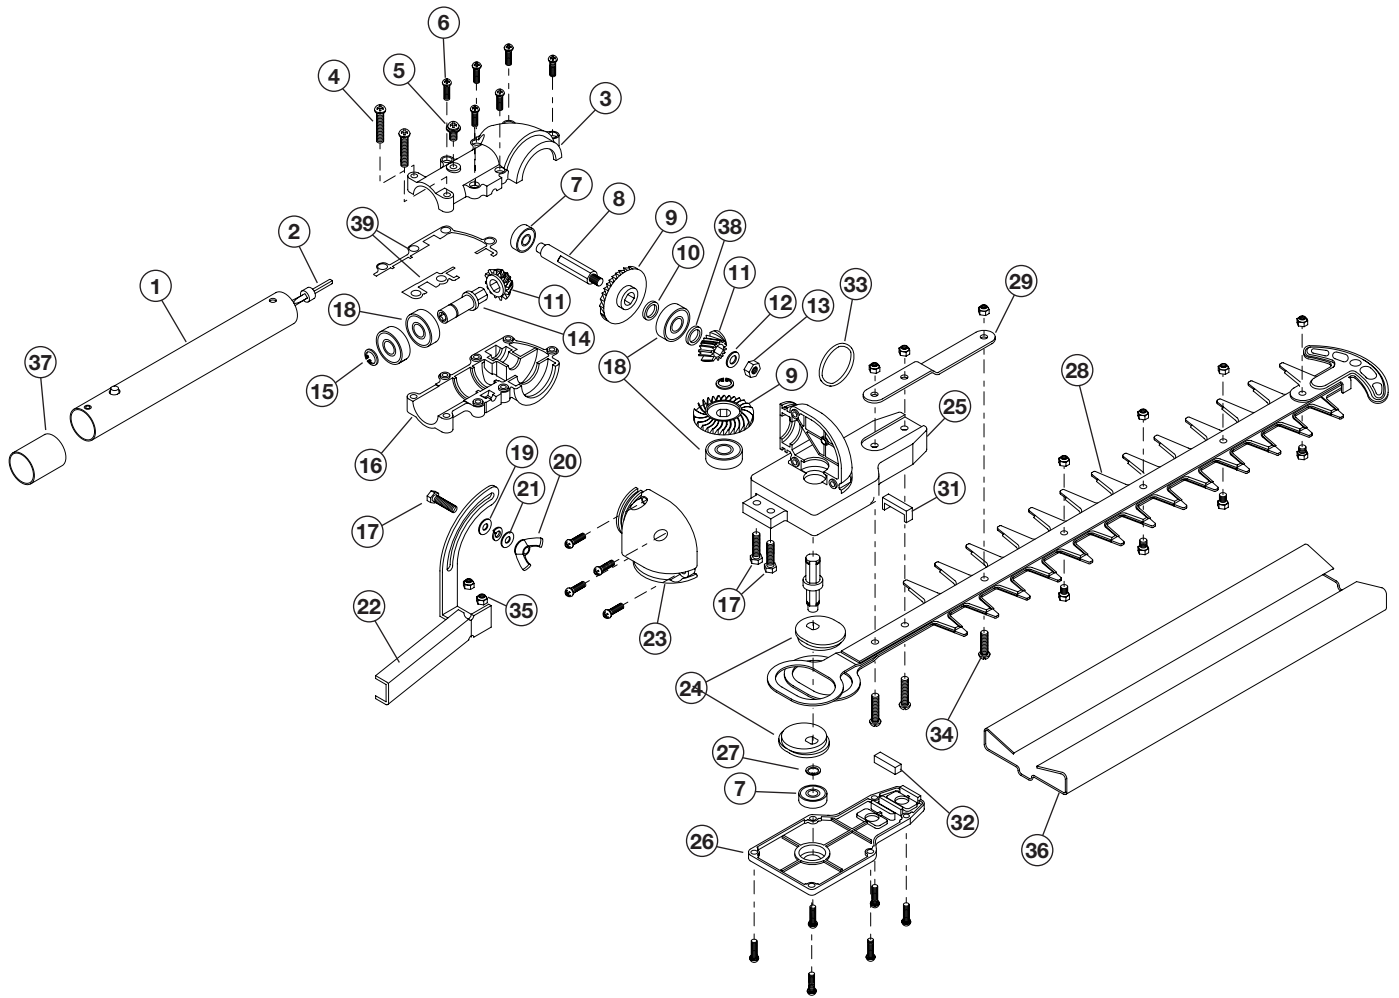

**REPLACEMENT PARTS - MODEL TBAH
HEDGE TRIMMER ADD-ON
PPN 41AJAH-C766**

Item	Part No.	Description
1	753-04652	Connection Stick Assembly
2	753-04653	Flexible Shaft
3	753-04654	Housing (L), Stick
4	753-04655	Screw
5	753-04656	Screw
6	753-04657	Screw
7	753-04658	Bearing
8	753-04659	Shaft
9	753-04660	Gear
10	753-04661	Washer
11	753-04662	Gear
12	753-04663	Washer
13	753-04664	Nut
14	753-04665	Input Shaft
15	753-04666	C Ring
16	753-04667	Housing (R), Stick
17	753-04668	Screw
18	753-04669	Bearing
19	753-04670	Gasket

Item	Part No.	Description
20	753-04671	Winged Nut
21	753-04672	Washer
22	753-04673	Handle
23	753-04674	Housing (L), Blade
24	753-04675	Eccentric Block
25	753-04676	Housing (R), Blade
26	753-04677	Cover
27	753-04678	C Ring
28	753-04679	Blade Assembly
29	753-04680	Plate
30	753-04681	Output Shaft
31	753-04682	Felt
32	753-04683	Felt
33	753-04684	Gasket
34	753-04685	Screw
35	753-04686	Nut
36	753-04687	Blade Cover
37	753-04688	Plug
38	753-04840	Washer
39	753-04841	Seal