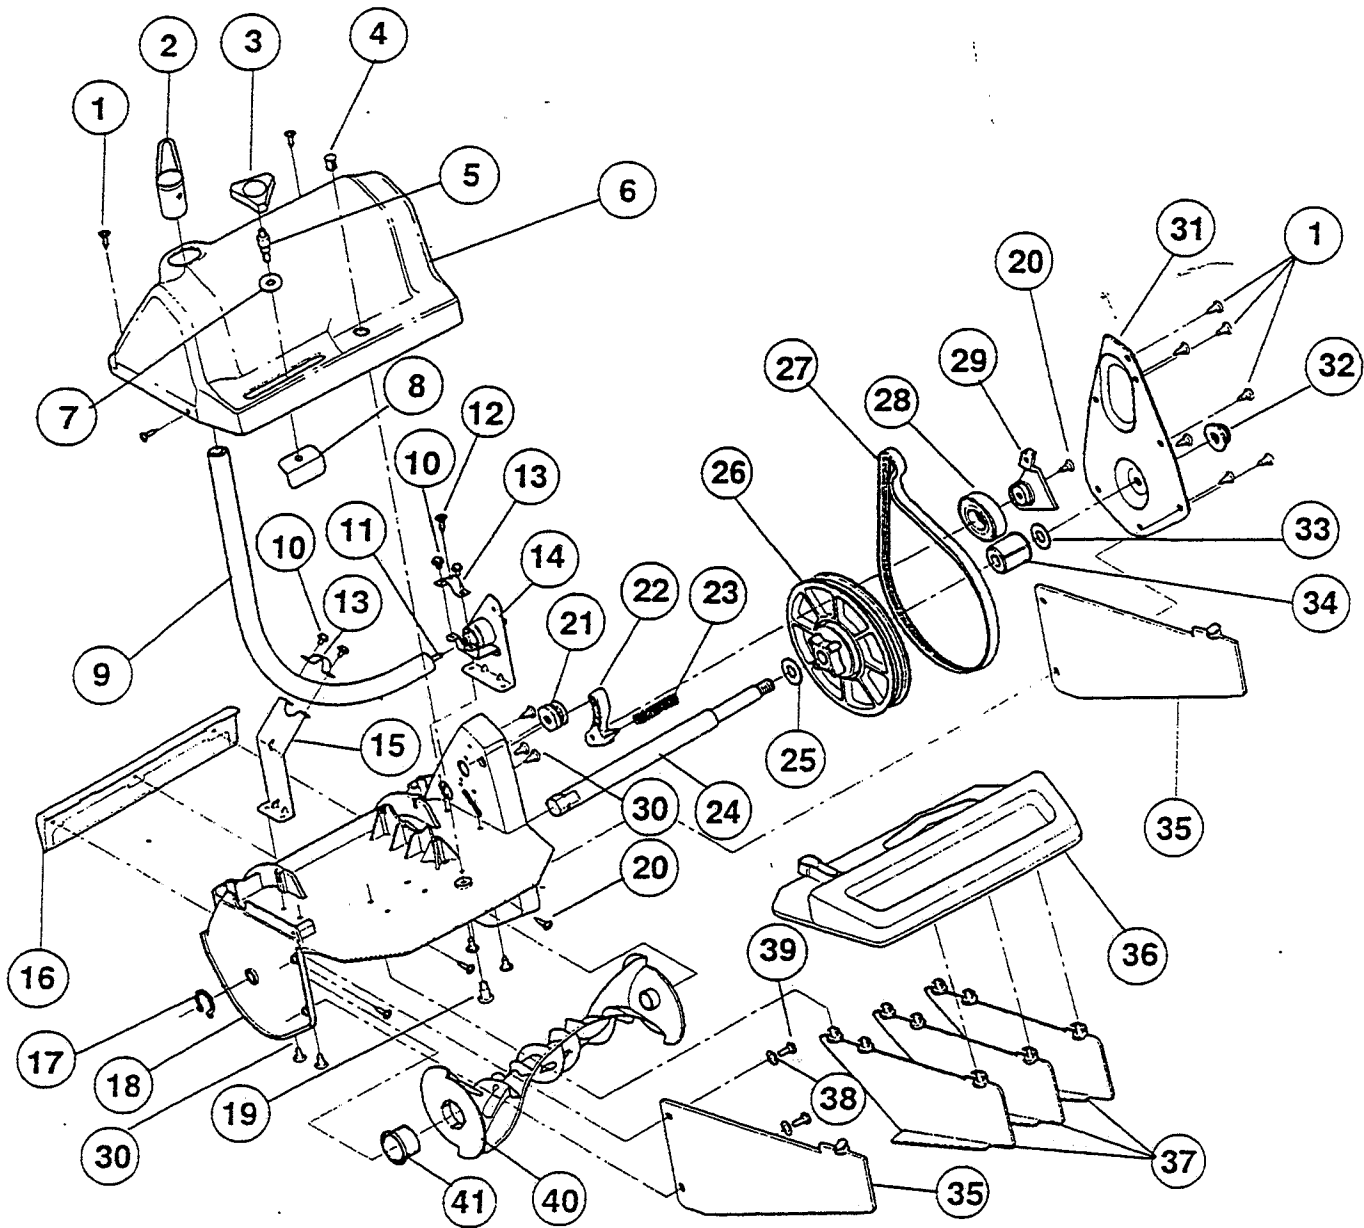

PARTS LIST - MODEL ST720r

(Serial no. 509020067 and greater)

ITEM	PART NO.	DESCRIPTION
1	181345	Screw
2	612605	Hanger Accessory
3	181346	Vane Actuator Knob
4	181347	Grommet
5	181348	Vane Actuator Shaft
6	181349	Cover
7	181350	Vane Actuator Washer
8	181351	Vane Actuator Bracket
9	181352	Drive Housing Assembly
10	181353	Screw
11	181354	Flexible Drive Shaft
12	145569	Screw
13	181355	Clamp
14	181356	Power Shaft Assembly
15	181357	Drive Housing Bracket
16	181358	Scraper
17	181359	Retaining Ring
18	181360	Snowthrower Housing
19	181361	Screw
20	181362	Screw

ITEM	PART NO.	DESCRIPTION
21	181363	Drive Pulley
22	181364	Idler Arm
23	181365	Idler Spring
24	181366	Rotor Shaft
25	181367	Washer
26	181368	Driven Pulley
27	181369	Drive Belt
28	181370	Ball Bearing
29	181371	Idler Pulley Retainer
30	181372	Screw
31	181373	Belt Case Cover
32	181374	Flange Lock Nut
33	181375	Thrust Washer
34	181376	Left Rotor Bushing
35	181377	Outer Vane
36	181378	Vane Mount
37	181379	Center Vane
38	181380	Washer
39	181381	Screw
40	181382	Rotor
41	181383	Right Rotor Bushing