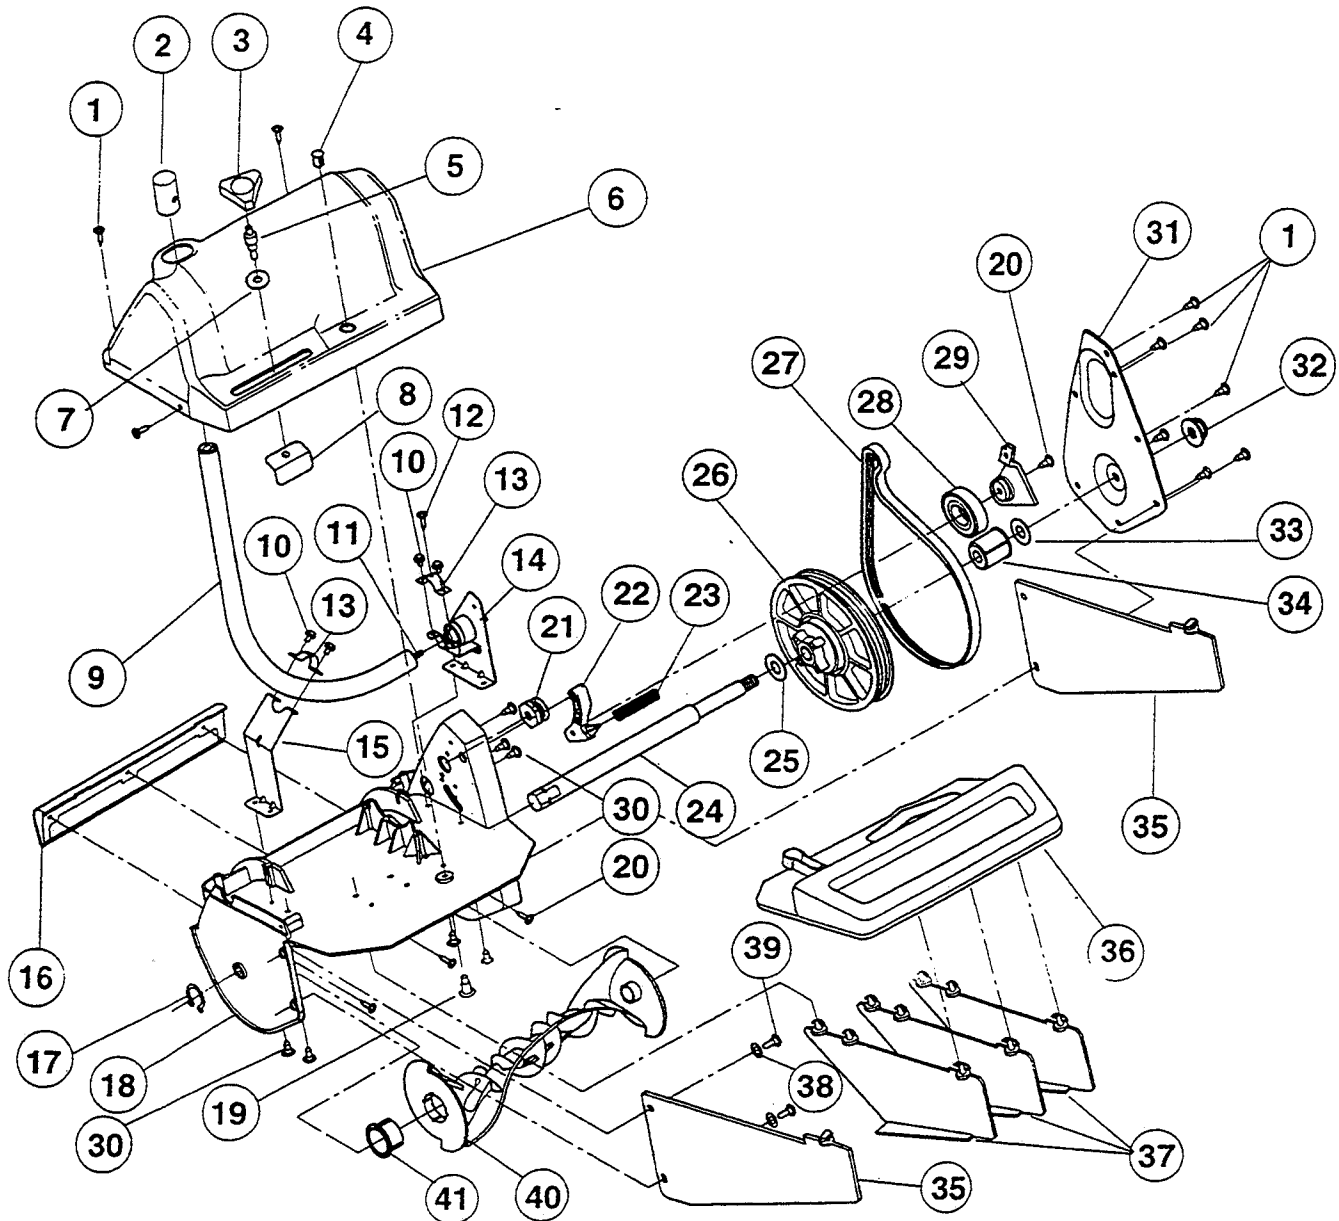

PARTS LIST - MODEL ST720r

Serial no. 509020067 and greater.

ITEM	PART NO.	DESCRIPTION	ITEM	PART NO.	DESCRIPTION
1	181345	Screw	21	181363	Drive Pulley
2	147192	Hanger Accessory	22	181364	Idler Arm
3	181346	Vane Actuator Knob	23	181365	Idler Spring
4	181347	Grommet	24	181366	Rotor Shaft
5	181348	Vane Actuator Shaft	25	181367	Washer
6	181349	Cover	26	181368	Driven Pulley
7	181350	Vane Actuator Washer	27	181369	Drive Belt
8	181351	Vane Actuator Bracket	28	181370	Ball Bearing
9	181352	Drive Housing Assembly	29	181371	Idler Pulley Retainer
10	181353	Screw	30	181372	Screw
11	181354	Flexible Drive Shaft	31	181373	Belt Case Cover
12	145569	Screw	32	181374	Flange Lock Nut
13	181355	Clamp	33	181375	Thrust Washer
14	181356	Power Shaft Assembly	34	181376	Left Rotor Bushing
15	181357	Drive Housing Bracket	35	181377	Outer Vane
16	181358	Scraper	36	181378	Vane Mount
17	181359	Retaining Ring	37	181379	Center Vane
18	181360	Snowthrower Housing	38	181380	Washer
19	181361	Screw	39	181381	Screw
20	181362	Screw	40	181382	Rotor
			41	181383	Right Rotor Bushing