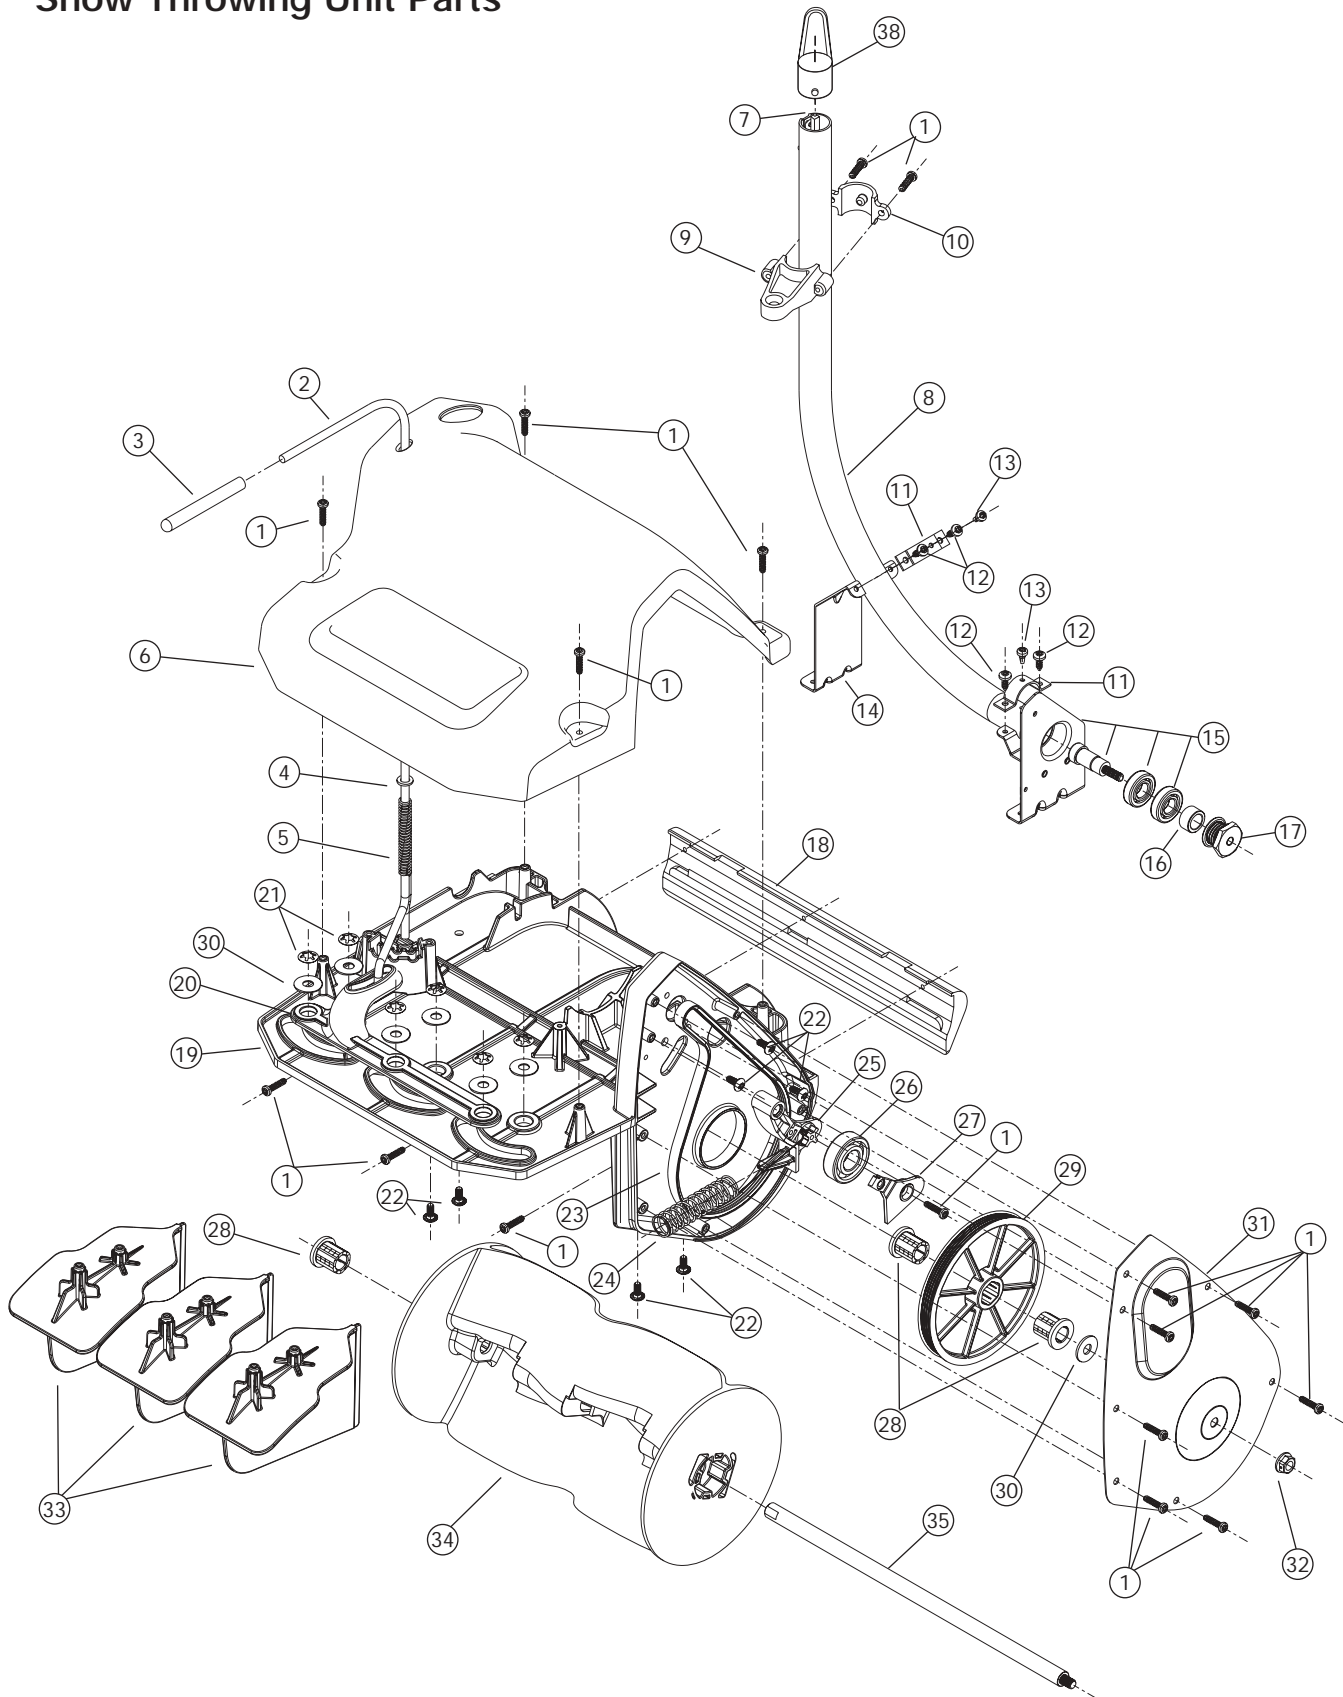

MODEL: ST720r

41AJST-A054

41AJST-B054

Snow Throwing Unit Parts

MODEL: ST720r Snow Throwing Unit Parts
41AJST-A054
41AJST-B054

Ref. No.	Part No.	SNOW THROWING UNIT Part Description
1	791-181345	Screw
2	791-00000	Vane Control Handle (includes 3)
3	791-00001	Grip
4	753-04079	Washer
5	791-00002	Spring
6	791-00003	Cover
7	791-181852	Flex Shaft
8	791-181352	Drive Shaft Assembly
9	791-00004	Clamp, LH
10	791-00005	Clamp, RH
11	791-181355	Clamp
12	791-181353	Screw
13	791-181607	Screw, Anti-rotation
14	791-00006	Drive Housing Bracket, RH
15	791-00007	Drive Housing Bracket, LH
16	791-00008	Spacer
17	791-00009	Drive Pulley
18	791-00010	Scraper
19	791-00011	Snow Thrower Housing
20	791-00012	Vane Control
21	791-00013	Pushnut
22	791-181372	Screw
23	791-00014	Drive Belt
24	791-00015	Spring
25	791-00016	Idler Arm
26	753-04081	Ball Bearing
27	791-00017	Keeper
28	753-04082	Flange Bearing
29	791-00018	Driven Pulley
30	753-04080	Washer
31	791-00019	Belt Case Cover
32	753-04056	Flange Lock Nut
33	791-00020	Vane
34	791-00021	Rotor
35	791-00022	Rotor Shaft
36	791-182409	Washer
37	791-182910	Washer
38	791-612605	Accessory Hanger