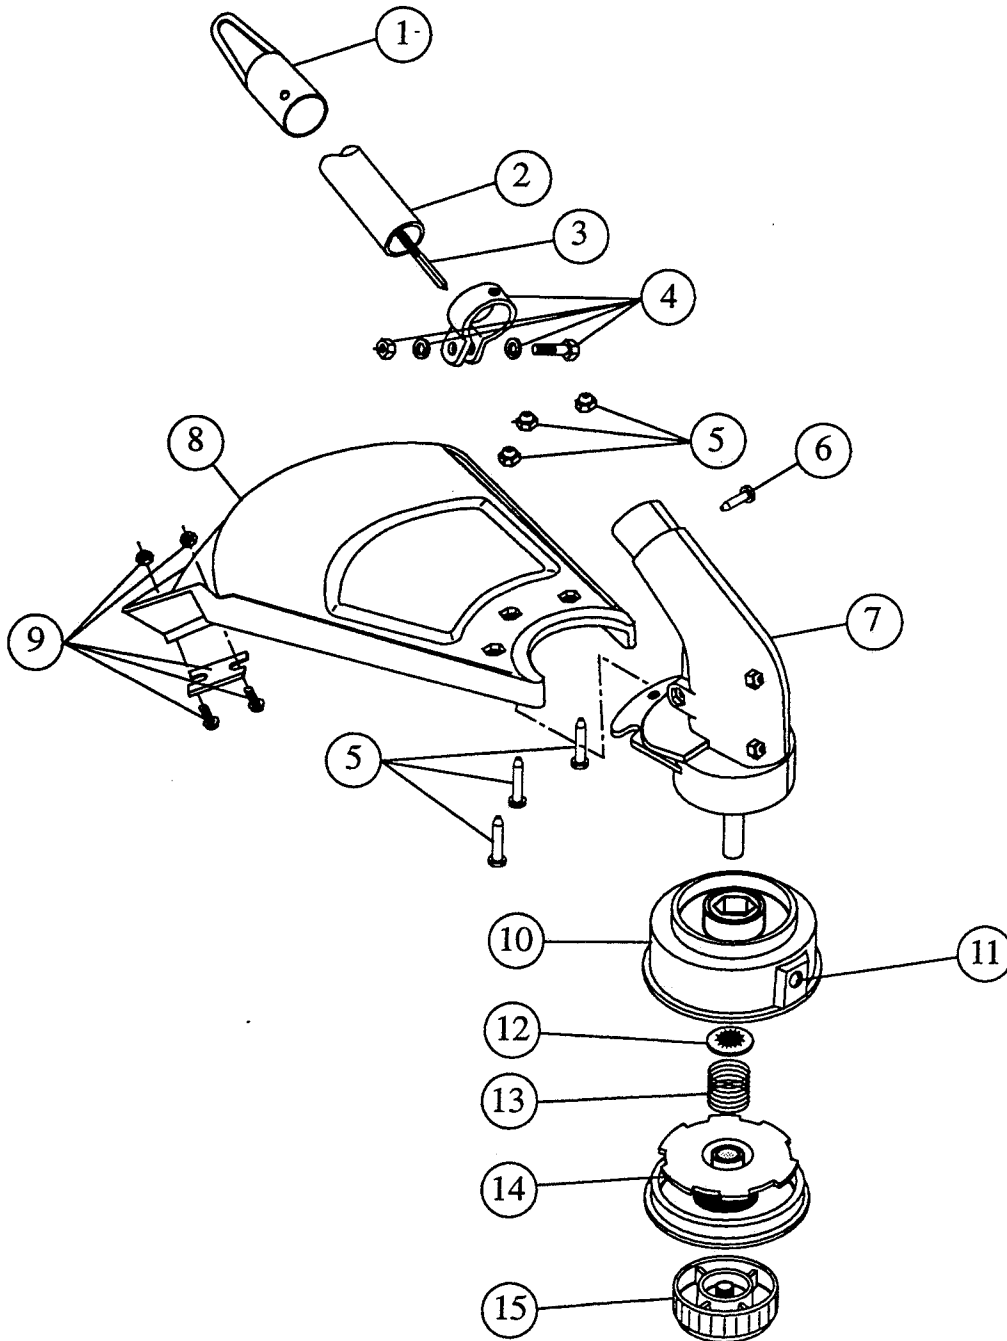

**PARTS LIST - RYOBI SS720r**

Serial no. 406147515 and greater.

ITEM	PART NO.	PART NAME
1	612605	Hanger
2	180689	Driver Shaft Housing
3	683608	Flexible Drive Shaft
4	153597	Clamp Assembly
5	180547	Guard Mounting Hardware
6	145569	Anti-Rotation Screw
7	180549	Gearbox Assembly
8	180548	Guard and Blade Assembly
9	180553	Blade Assembly
10	153619	Outer Spool and Eyelet Assembly

ITEM	PART NO.	PART NAME
11	145566	Eyelet
12	610660	Retainer (10 pack)
13	610317	Spring
14	153600	Inner Reel
15	153066	Bump Knob
*	610375	Monofil Line, 50 feet
*	153577	Spool and Line Assembly
*		not shown