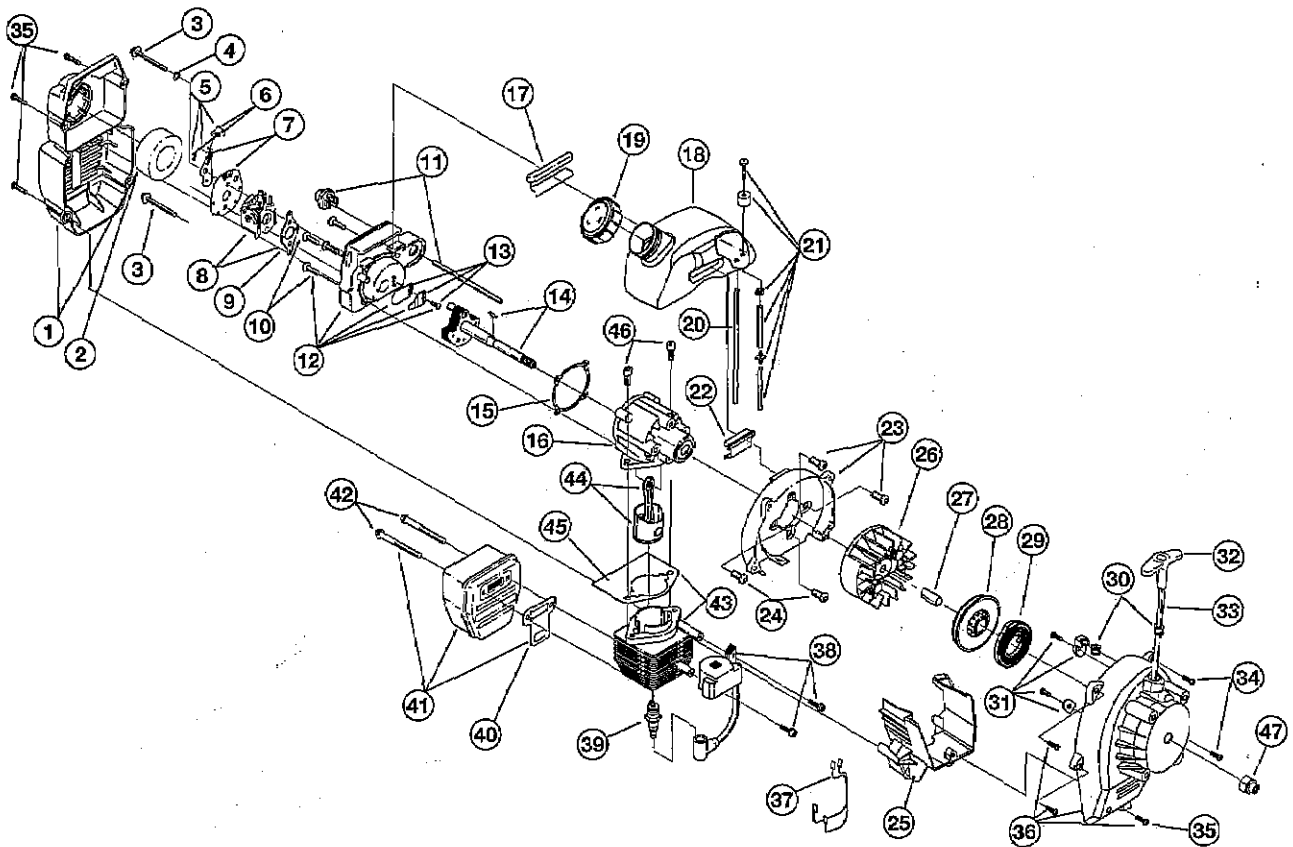

ENGINE PARTS - MODEL RGBV3100
2-CYCLE GAS BLOWER / VACUUM
 (Serial Number 907171128 and greater)

Item	Part No.	Description
1	182059	Air Cleaner/Muffler Cover Assembly (includes 2 & 35)
2	180350	Air Cleaner Filter
3	180351	Carburetor Mounting Screw Assembly
4	180226	Wavey Washer
5	182061	Choke Lever Assembly (includes 6)
6	182070	Choke Knob and Screw
7	182060	Choke Lever and Plate (includes 5)
8	182535	Carburetor Assembly W/Limiter Caps (includes 9 & 21)
9	610675	Carburetor Gasket
10	181860	Carb Mount Screw
11	181558	Primer and Hose Assembly
12	182063	Carb Mount Assembly (includes 10 & 15)
13	684451	Reed Assembly
14	181510	Power Shaft Assembly
15	612115	Carburetor Mount Gasket
16	181511	Crank Case Service Assembly (includes 10, 14 & 24)
17	612134	Rear Mounting Pad
18	182437	Fuel Tank Assembly (includes 19-21)
19	182438	Fuel Cap Assembly
20	181168	Fuel Return Line
21	682039	Fuel Line Assembly
22	145308	Front Mounting Pad
23	153520	Shroud Assembly
24	181861	Shroud Screw
25	182401	Shroud Extension (includes 35)
26	180929	Flywheel Assembly
27	181525	Spacer
28	181597	Recoil Pulley Assembly
29	613102	Recoil Spring

Item	Part No.	Description
30	611061	Rope Guide
31	180930	Pulley Retainer Assembly
32	181079	Pull Handle
33	613103	Rope
34	181862	Housing Screw
35	181345	Cover Screw
36	181931	Starter Housing Assembly (includes 28-35)
37	182402	Wire Lead
38	181937	Module Assembly
39	147095	Spark Plug
40	182065	Exhaust Gasket
41	182066	Muffler Assembly (includes 40 & 42)
42	147575	Muffler Mounting Bolt Assembly
43	181622	Cylinder Assembly (includes 45 & 46)
44	684449	Piston and Rod Assembly
45	610674	Cylinder Gasket
46	181870	Cylinder Bolt
47	181524	Crankshaft Extension
*	182067	Engine Gasket Kit
*	180090	O.E.M. Carburetor Repair Kit (Zama)
*	180091	Gasket Diaphragm Repair Kit (Zama)
*	180530	Piston Ring
*	182206	Short Block Assembly (includes 10, 14, 16, 24, 39, 43-46)
*	610676	Flywheel Key
*	181501	Starter Housing Screw Set
*	610309	Crankcase Seal