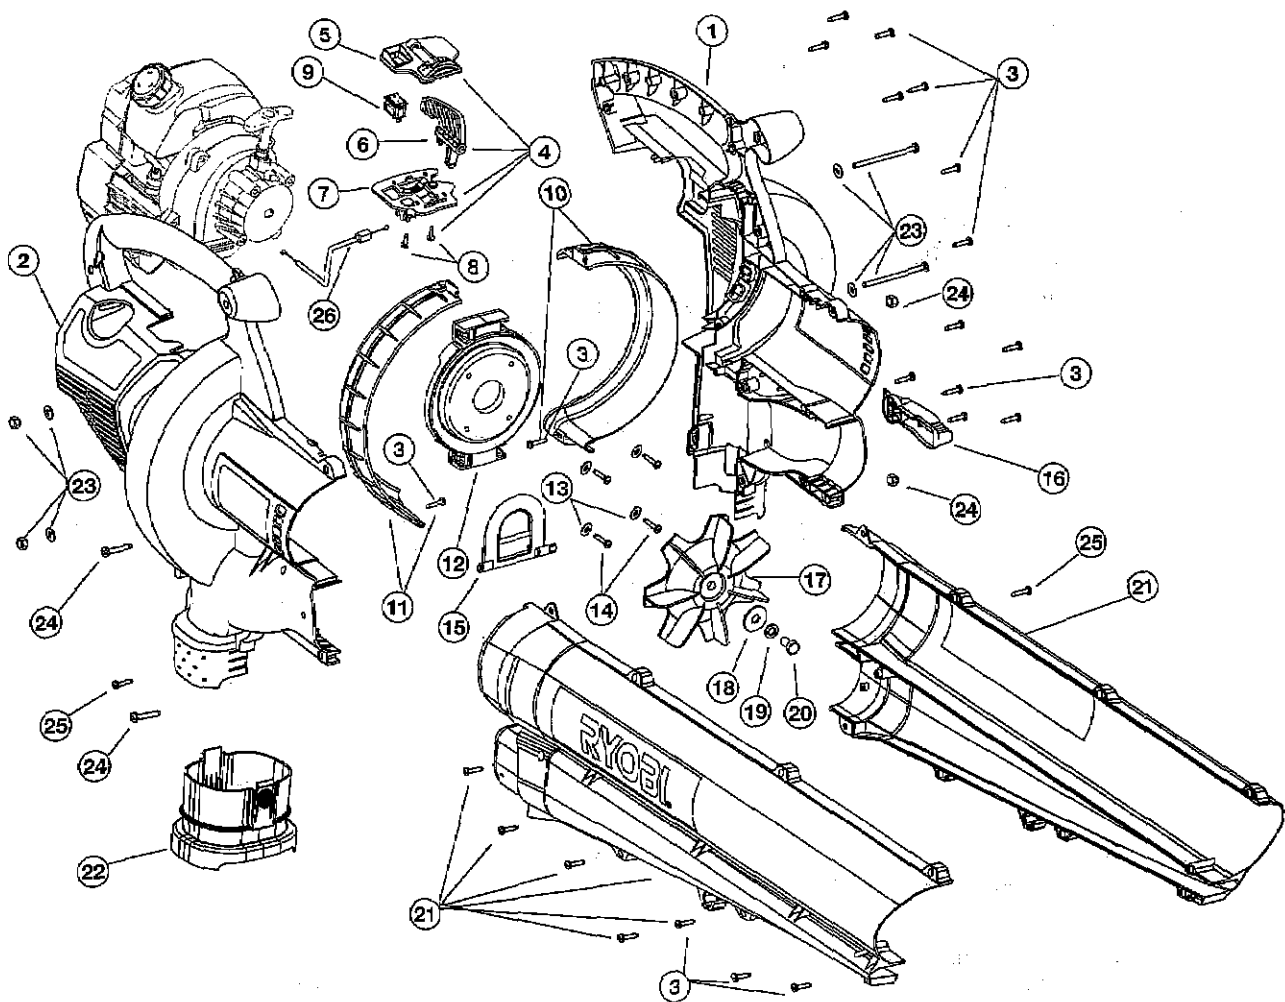

HOUSING PARTS - MODEL RGBV3100

2-CYCLE GAS BLOWER / VACUUM

(Serial Number 907171128 and greater)

Item	Part No.	Description	Item	Part No.	Description
1	182403	Left Engine Cover	17	147353	Impeller Blade
2	182404	Right Engine Cover	18	182412	Washer
3	181482	Cover Screw	19	182413	Lock Washer
4	182419	Throttle Control Assembly (includes 5-8)	20	182414	Bolt
5	182420	Upper Throttle Control Plate	21	182415	Blower/Vac Tube Assembly (includes 3)
6	182421	Throttle Control Lever	22	182417	Vacuum Bag Adapter
7	182422	Lower Throttle Control Plate	23	182424	Mounting Plate Hardware
8	182423	Screw, Plastic	24	182425	Blower/Vac Tube Mounting Hardware
9	182405	Rocker Switch Assembly	25	181345	Screw
10	182406	Left Side Liner (includes 3)	26	182576	Throttle Cable
11	182407	Right Side Liner (includes 3)	*	182418	Vacuum Bag
12	182408	Engine Mounting Plate (includes 13 & 14)	*	612930	Cable Tie
13	182409	Washer	*	182416	Vacuum Bag Assembly (includes 22, Vacuum Bag & Cable Tie)
14	181903	Screw	*	682075	Shoulder Harness
15	182410	Mode Control Flapper	*	147543	Ryobi 2-Cycle Oil
16	182411	Mode Control Lever (includes 3)			

* Items Not Shown