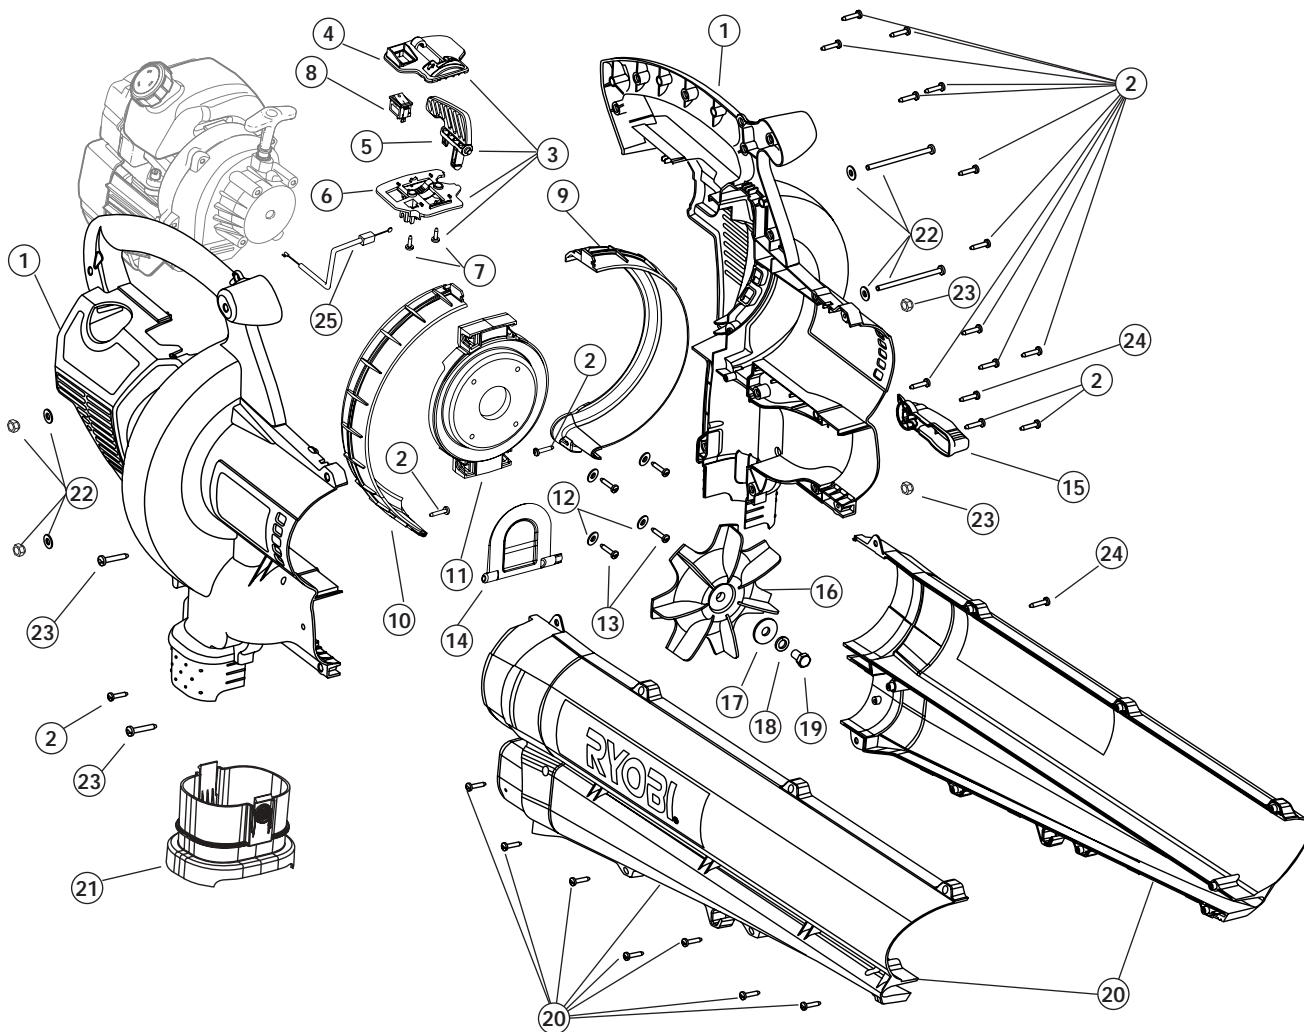

HOUSING PARTS - MODEL RGBV3100 2-CYCLE GAS MULCHING BLOWER VACUUM

PPN- 41ASGBPG734

<u>Item</u>	<u>Part No.</u>	<u>Description</u>	<u>Item</u>	<u>Part No.</u>	<u>Description</u>
1	753-04138	Engine Cover Assembly (includes 2)	16	791-147353	Impeller Blade
2	791-181345	Cover Screw	17	791-182412	Washer
3	791-182419	Throttle Control Assembly (includes 4-8)	18	791-182413	Lock Washer
4	791-182420	Upper Throttle Control Plate	19	791-182414	Bolt
5	791-00048	Throttle Control Lever	20	791-182415	Blower/Vac Tube Assembly (includes 2)
6	791-182422	Lower Throttle Control Plate	21	791-182417	Vacumm Bag Adapter
7	791-182423	Screw, Plastic	22	791-182424	Mounting Plate Hardware
8	791-182405	Rocker Switch Assembly	23	791-182425	Blower/Vac Tube Mounting Hardware
9	753-04140	Left Side Liner	24	791-181482	Screw
10	753-04139	Right Side Liner	25	791-00049	Throttle Cable
11	791-182408	Engine Mounting Plate (includes 12 & 13)	*	791-612930	Cable Tie
12	791-182409	Washer	*	753-04143	Vacuum Bag Assembly (includes 21, Vacuum Bag & Cable Tie)
13	791-181903	Screw	*	753-04325	Patio Head
14	791-182410	Mode Control Flapper			
15	791-182411	Mode Control Lever (includes 24)			
			*		Items Not Shown