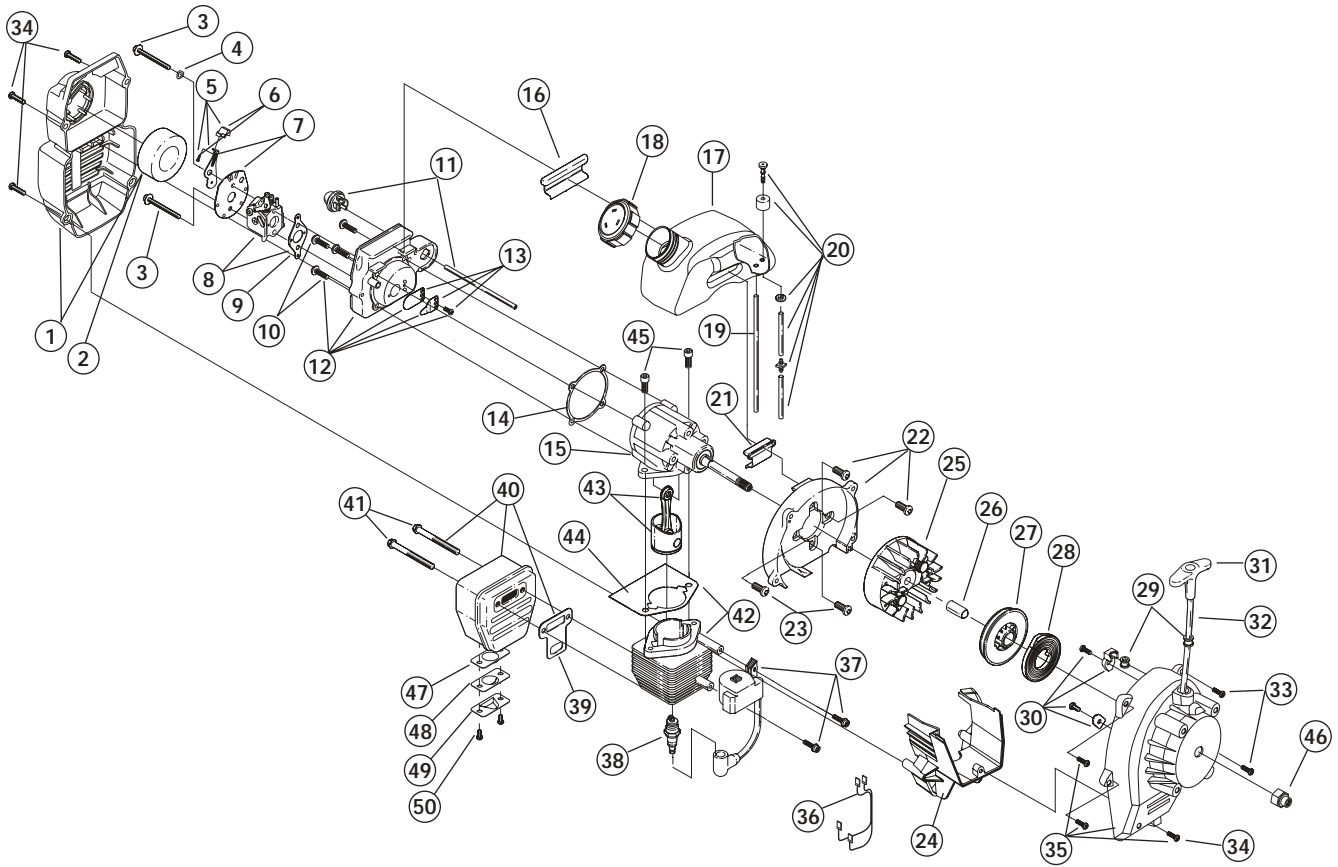

# ENGINE PARTS - MODEL RGBV3100 2-CYCLE GAS MULCHING BLOWER VACUUM

PPN- 41ASBPG734

<b>Item</b>	<b>Part No.</b>	<b>Description</b>	<b>Item</b>	<b>Part No.</b>	<b>Description</b>
1	753-04105	Air Cleaner/Muffler Cover Assembly (includes 2 & 34)	29	791-611061	Rope Guide
2	791-180350B	Air Cleaner Filter	30	791-180930	Pulley Retainer Assembly
3	791-180351	Carburetor Mounting Screw	31	791-181079	Pull Handle
4	791-180226	Wavey Washer	32	791-613103	Rope
5	791-182061	Choke Lever Assembly (includes 6)	33	791-181862	Housing Screw
6	791-182070	Choke Knob and Screw	34	791-181345	Cover Screw
7	791-182060	Choke Lever and Plate (includes 5)	35	791-181931	Starter Housing Assembly (includes 28-34)
8	753-04255	Carburetor Assembly (includes 9 & 20)	36	791-182402	Wire Lead Assembly
9	791-610675	Carburetor Gasket	37	753-04109	Module Assembly
10	791-181860	Carb Mount Screw	38	791-147095	Spark Plug
11	791-181558	Primer and Hose Assembly	39	791-182065	Exhaust Gasket
12	753-1196	Carb Mount Assembly (includes 10 & 14)	40	753-04110	Muffler Assembly (includes 39, 41 & 47-50)
13	791-684451	Reed Assembly	41	791-147575	Muffler Mounting Bolts
14	753-1208	Carburetor Mount Gasket	42	753-04111	Cylinder Assembly (includes 44 & 45)
15	753-04328	Crank Case Service Assembly (includes 10 & 23)	43	753-1207	Piston and Rod Assembly
16	791-612134	Rear Mounting Pad	44	753-04182	Cylinder Gasket
17	753-04310	Fuel Tank Assembly (includes 18-20)	45	791-182723	Cylinder Bolt
18	791-182438	Fuel Cap Assembly	46	791-181524	Crankshaft Extension
19	791-181168	Fuel Return Line	47	753-04121	Spark Arrestor
20	791-682039	Fuel Line Assembly	48	753-04122	Spark Arrestor Plate
21	791-145308	Front Mounting Pad	49	753-04123	Spark Arrestor Hood
22	791-153520	Shroud Assembly	50	753-04124	Spark Arrestor Screws
23	791-181861	Shroud Screw	*	791-182067	Engine Gasket Kit
24	791-182401	Shroud Extension (includes 34)	*	791-181069	O.E.M. Carburetor Repair Kit (Zama)
25	791-182736	Flywheel Assembly	*	791-180091	Gasket Diaphragm Repair Kit (Zama)
26	791-181525	Spacer	*	753-1209	Piston Ring
27	753-04232	Recoil Pulley Assembly	*	753-04181	Short Block Assembly (includes 10, 15, 23, 38, 42 - 45)
28	791-613102	Recoil Spring			