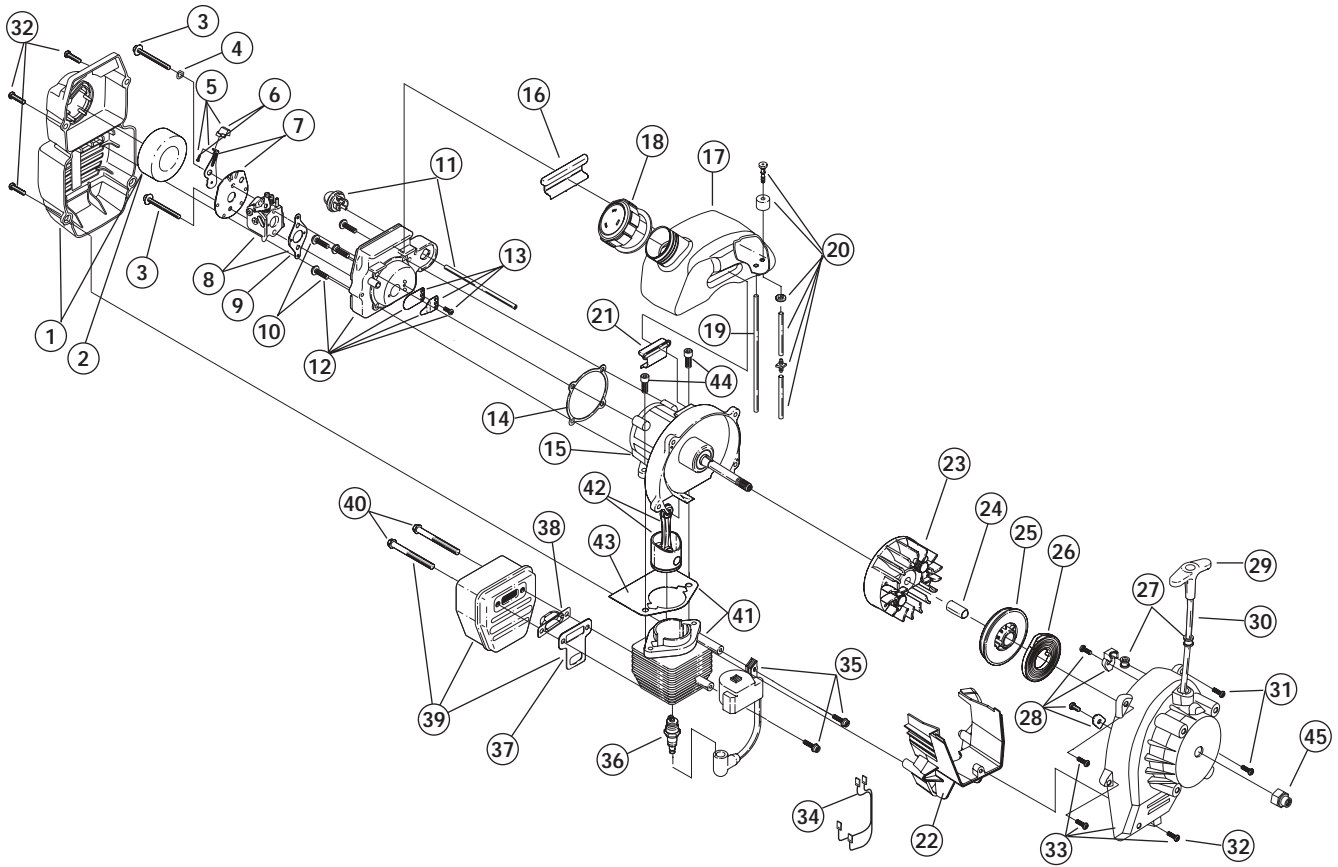

ENGINE PARTS - MODEL RGBV3100 2-CYCLE GAS MULCHING BLOWER VACUUM

PPN- 41ASGBPG034

Item	Part No.	Description	Item	Part No.	Description
1	791-182059	Air Cleaner/Muffler Cover Assembly (includes 2 & 32)	27	791-611061	Rope Guide
2	791-180350B	Air Cleaner Filter	28	791-180930	Pulley Retainer Assembly
3	791-180351	Carburetor Mounting Screw	29	791-181079	Pull Handle
4	791-180226	Wavey Washer	30	791-613103	Rope
5	791-182061	Choke Lever Assembly (includes 6)	31	791-181862	Housing Screw
6	791-182070	Choke Knob and Screw	32	791-181345	Cover Screw
7	791-182060	Choke Lever and Plate (includes 5)	33	791-181931	Starter Housing Assembly (includes 26-34)
8	753-04320	Carburetor Assembly (includes 9 & 20)	34	791-182402	Wire Lead Assembly
9	791-610675	Carburetor Gasket	35	753-04324	Module Assembly
10	791-181860	Carb Mount Screw	36	791-147095	Spark Plug
11	791-181558	Primer and Hose Assembly	37	791-182065	Exhaust Gasket
12	753-1196	Carb Mount Assembly (includes 10,13 & 14)	38	791-182747	Spark Arrestor Screen
13	791-684451	Reed Assembly	39	791-182066	Muffler Assembly (includes 37, 38 & 40)
14	753-1208	Carburetor Mount Gasket	40	791-147575	Muffler Mounting Bolt Assembly
15	753-04328	Crank Case Service Assembly (includes 10)	41	753-04323	Cylinder Assembly (includes 43 & 44)
16	791-612134	Rear Mounting Pad	42	753-1207	Piston and Rod Assembly
17	753-04310	Fuel Tank Assembly (includes 18-20)	43	753-04182	Cylinder Gasket
18	791-182438	Fuel Cap Assembly	44	791-182723	Cylinder Bolt
19	791-181168	Fuel Return Line	45	791-181524	Crankshaft Extension
20	791-682039	Fuel Line Assembly	*	753-04134	Engine Gasket Kit
21	791-145308	Front Mounting Pad	*	791-180602	O.E.M. Carburetor Repair Kit
22	791-182401	Shroud Extension (includes 32)	*	791-181069	Gasket Diaphragm Repair Kit
23	791-182736	Flywheel Assembly	*	753-1209	Piston Ring
24	791-181525	Spacer	*	753-04322	Short Block Assembly (includes 10, 15, 36, 41-44)
25	753-04232	Recoil Pulley Assembly			
26	791-613102	Recoil Spring			
			*	Items Not Shown