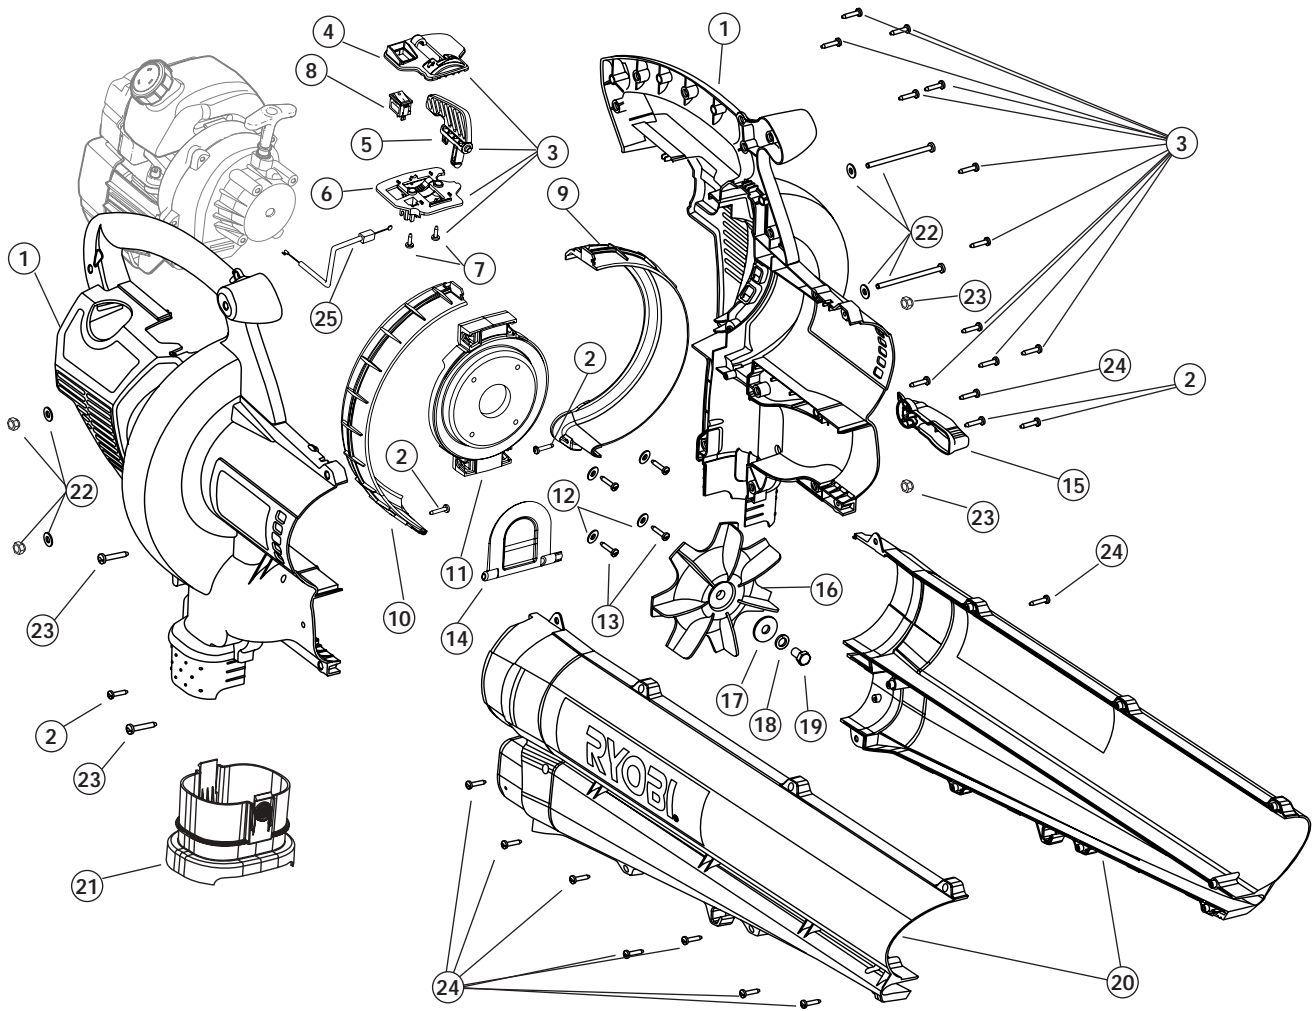

HOUSING PARTS - MODEL RGBV3100

2-CYCLE GAS MULCHING BLOWER VACUUM

PPN- 41ASGBPG034

Item	Part No.	Description
1	753-04138	Engine Cover Assembly (includes 2)
2	791-181345	Cover Screw
3	791-182419	Throttle Control Assembly (includes 4-7)
4	791-182420	Upper Throttle Control Plate
5	791-182728	Throttle Control Lever
6	791-182422	Lower Throttle Control Plate
7	791-182423	Screw, Plastic
8	791-182405	Rocker Switch Assembly
9	753-04140	Left Side Liner
10	753-04139	Right Side Liner
11	791-182408	Engine Mounting Plate (includes 12 & 13)
12	791-182409	Washer
13	791-181903	Screw
14	791-182410	Mode Control Flapper
15	791-182411	Mode Control Lever (includes 24)

Item	Part No.	Description
16	791-147353	Impeller Blade
17	791-182412	Washer
18	791-182413	Lock Washer
19	791-182414	Bolt
20	791-182415	Blower/Vac Tube Assembly (includes 24)
21	791-182417	Vacuum Bag Adapter
22	791-182424	Mounting Plate Hardware
23	791-182425	Blower/Vac Tube Mounting Hardware
24	791-181482	Screw
25	791-182068	Throttle Cable
*	791-612930	Cable Tie
*	753-04143	Vacuum Bag Assembly (includes 21, Vacuum Bag & Cable Tie)
*	791-682075B	Shoulder Harness
*	753-04325	Patio Head

* Items Not Shown