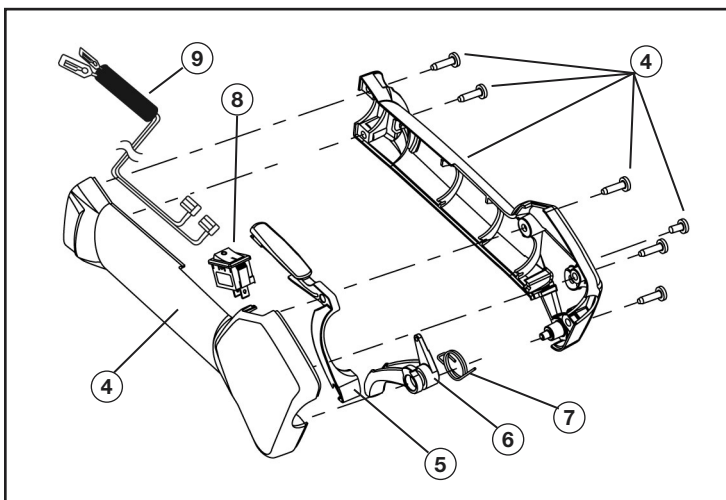

THROTTLE HOUSING ASSEMBLY ADDENDUM

As part of an engineering improvement, the throttle housing assembly has been changed. This change took place in November of 2000. When ordering replacement throttle housing parts, please refer to the parts list below.

NOTE: The throttle cable will remain the same.

NON-BRUSHCUTTER MODELS

Item	Part No.	Description
1	182384	Throttle Housing and Trigger
2	610314	Throttle Trigger Spring
3	182385	Throttle Trigger

BRUSHCUTTER MODELS

Item	Part No.	Description
1	182543	Throttle Housing and Trigger Assembly (includes 5-7)
2	182538	Throttle Trigger Lock-Out
3	182689	Throttle Trigger
4	182690	Throttle Trigger Spring
5	182691	Switch Assembly (includes 9)
6	182692	Lead Wire Assembly