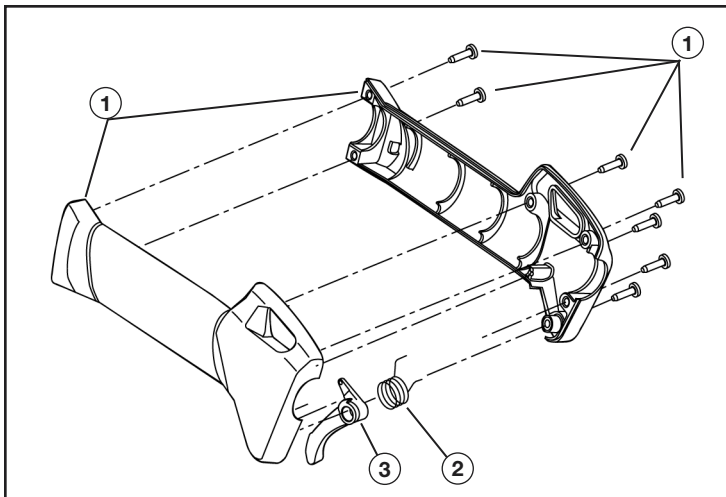

THROTTLE HOUSING ASSEMBLY ADDENDUM

As part of an engineering improvement, the throttle housing assembly has been changed. This change took place in November of 2000. When ordering replacement throttle housing parts, please refer to the parts list below.

NOTE: The throttle cable will remain the same.

NON-BRUSHCUTTER MODELS

Item	Part No.	Description
1	182384	Throttle Housing and Trigger
2	610314	Throttle Trigger Spring
3	182385	Throttle Trigger

BRUSHCUTTER MODELS

Item	Part No.	Description
1	182543	Throttle Housing and Trigger Assembly (includes 5-7)
2	182538	Throttle Trigger Lock-Out
3	182689	Throttle Trigger
4	182690	Throttle Trigger Spring
5	182691	Switch Assembly (includes 9)
6	182692	Lead Wire Assembly