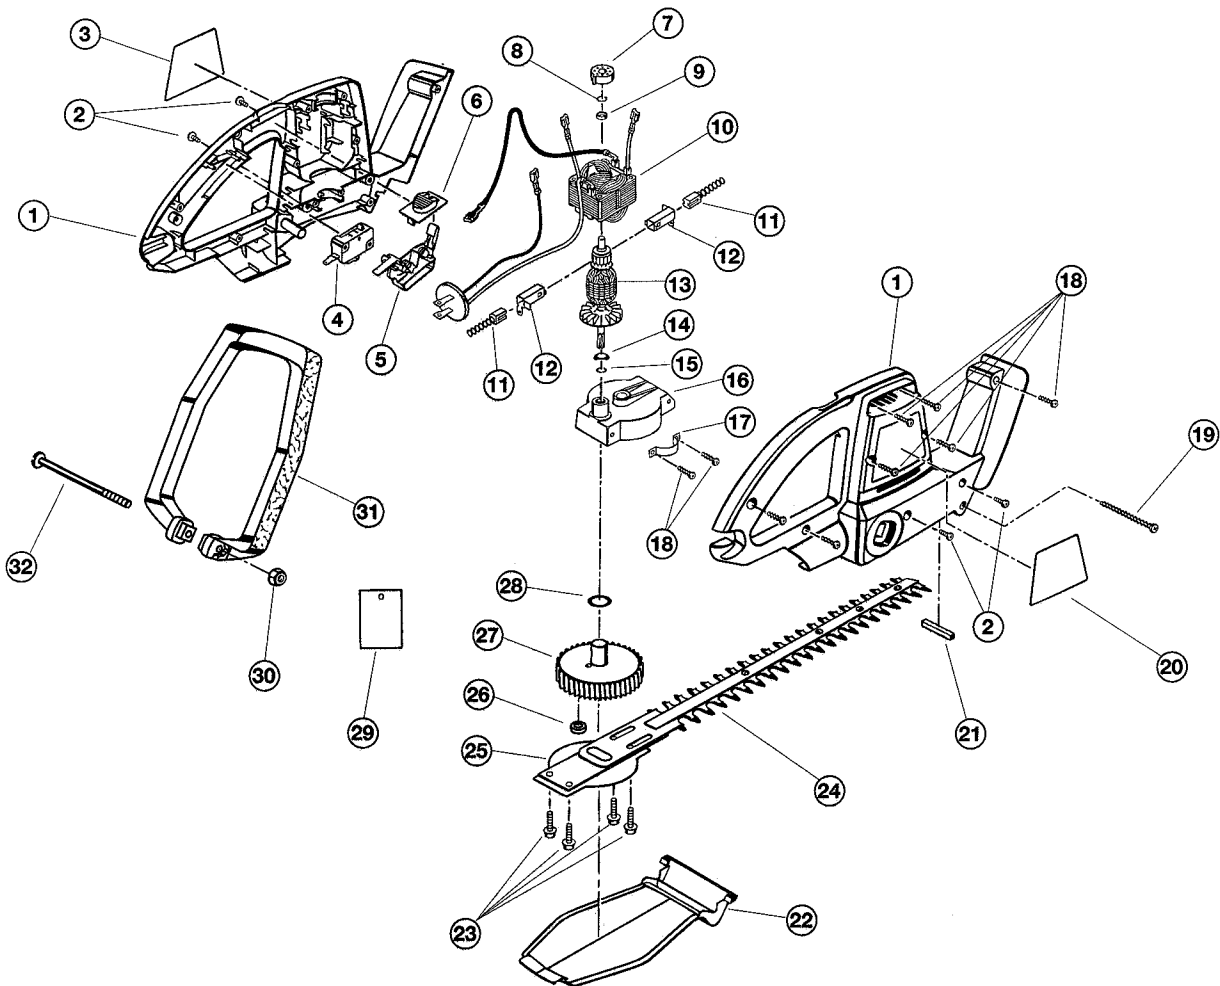

REPLACEMENT PARTS - MODEL HT816r/HT818r/HT822r
SINGLE ACTION HEDGE TRIMMERS

(Serial Number 80001-9848 and greater)

Item	Part No.	Description
1	980917-000	Housing Assembly
2	968705-040	Screw (10-24 X 1/2" Pan Hd.)
3	980915-001	Logo Plate (HT816r)
3	980920-001	Logo Plate (HT818r)
3	980924-001	Logo Plate (HT822r)
4	968303-089	Switch
5	661127-001	Switch Trigger Assembly
6	664129-001	Lock-On Button
7	611135-001	Sleeve Bearing
8	706382-805	Washer
9	706382-820	Washer
10	974249-003	Field and Disc Assembly
11	968304-084	Brush Assembly
12	612255-001	Brush Tube
13	968306-104	Armature (HT816r)
13	968306-114	Armature (HT818r/HT822r)
14	622347-005	Spring Washer
15	706382-828	Washer
16	968308-023	Gear Housing with Bearings (HT816r)
16	968308-024	Gear Housing with Bearings (HT818r/HT822r)
17	606808-002	Bearing Strap

Item	Part No.	Description
18	617966-030	Screw (8-10 X 5/8" Pan Hd.)
19	999306-025	Screw (8-19 X 2-3/4" Pan Hd. T.F.)
20	980913-001	Data Plate (HT816r)
20	980918-001	Data Plate (HT818r)
20	980922-001	Data Plate (HT822r)
21	617900-002	Blade Seal
22	967876-006	Blade Cover
23	990427-001	Screw (10-32 X 5/8" Washer Hd. T.F.)
24	662961-002	Blade Assembly (HT816r)
24	662961-003	Blade Assembly (HT818r)
24	662961-010	Blade Assembly (HT822r)
25	990460-001	Grease Cover
26	967506-001	Drive Washer
27	968308-019	Gear Assembly (HT816r)
27	968308-005	Gear Assembly (HT818r/HT822r)
28	611764-001	Washer (HT816r)
28	990762-001	Washer (HT818r/HT822r)
29	662894-001	Inspection Tag
30	703477-057	Lock Nut (1/4-20)
31	612695-001	Front Handle
32	930517-073	Screw (1/4-20 X 4-1/4" Rd. Hd.)
*	972000-581	Owner's Manual