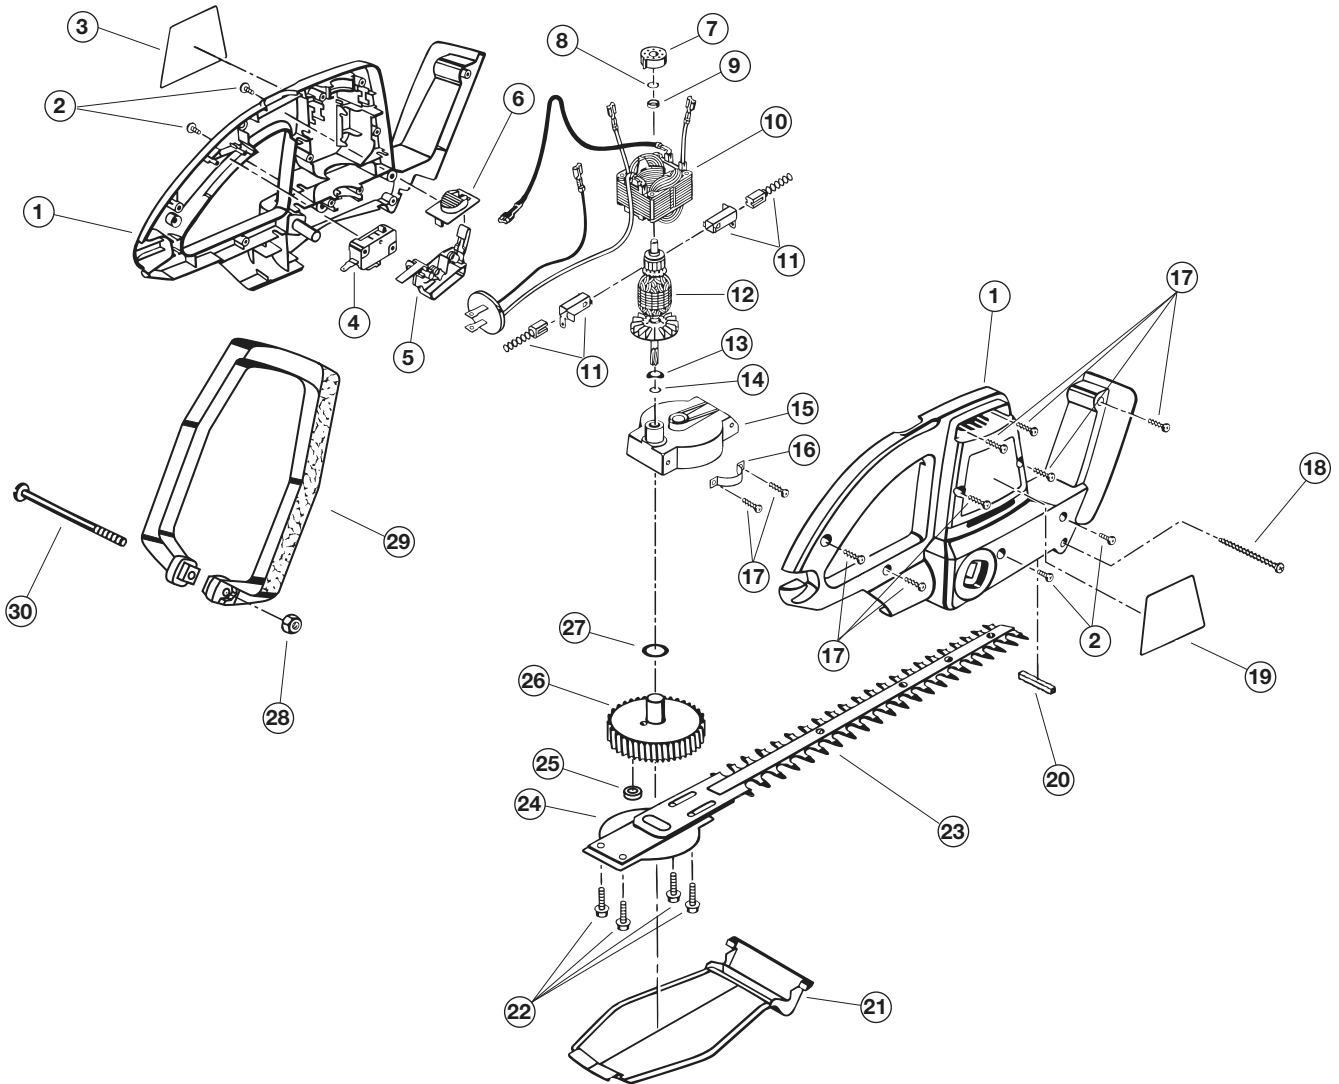

REPLACEMENT PARTS - MODEL HT816r/HT818r/HT822r

SINGLE ACTION HEDGE TRIMMERS

41AF816G034 / 41AF818G034 / 41AF822G034

Item	Part No.	Description
1	182884	Housing Assembly
2	182886	Screw
3	182887	Logo Plate (HT816r)
3	182888	Logo Plate (HT818r)
3	182889	Logo Plate (HT822r)
4	182855	Switch
5	182856	Switch Trigger Assembly
6	182857	Lock-On Button
7	182903	Sleeve Bearing
8	182905	Washer
9	182906	Washer
10	182859	Field and Disc Assembly
11	182907	Brush Assembly
12	182862	Armature (HT816r/HT818r/HT822r)
13	182890	Spring Washer
14	182891	Washer
15	182892	Gear Housing with Bearings (HT816r/HT818r/HT822r) (Includes 8, 9, 20, 25, 26, 27)
16	182894	Bearing Strap

Item	Part No.	Description
17	181345	Screw
18	181424	Screw
19	182895	Data Plate (HT816r)
19	182896	Data Plate (HT818r)
19	182897	Data Plate (HT822r)
20	182632	Blade Seal
21	181422	Blade Cover
22	181424	Screw
23	180182	Blade Assembly (HT816r)
23	180183	Blade Assembly (HT818r)
23	180184	Blade Assembly (HT822r)
24	180185	Grease Cover
25	182637	Drive Washer
26	182635	Gear Assembly (HT816r)
27	182633	Washer (HT816r/HT818r/HT822r)
28	180050	Lock Nut
29	182908	Front Handle
30	180048	Screw
*	182556	Owner's Manual

*Not shown