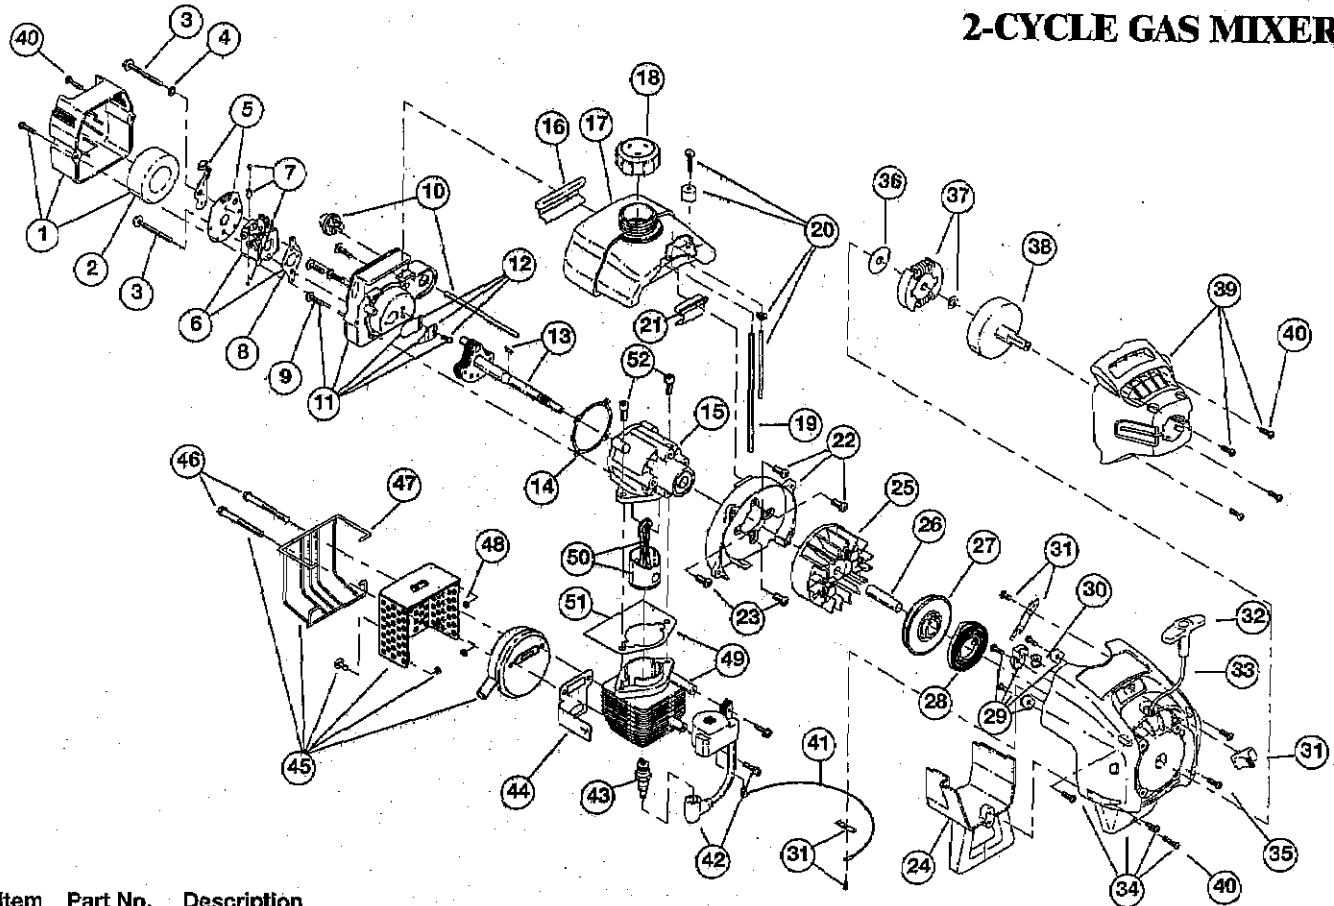

**ENGINE PARTS - MODEL GM2000
2-CYCLE GAS MIXER**

Item	Part No.	Description
1	180349	Carburetor/Air Cleaner Cover Assembly (includes 2)
2	180350	Air Cleaner Filter
3	180351	Carburetor Mounting Screw Assembly
4	180352	Wavey Washer
5	180353	Choke Lever and Plate
6	181675	Carburetor Assembly W/Limiter Caps (includes 20)
7	682048	Throttle Adjustment Assembly (Walbro)
7	180092	Throttle Adjustment Assembly (Zama)
8	610675	Carburetor Gasket
9	181860	Carb Mount Screw
10	181558	Primer and Hose Assembly
11	180354	Carb Mount Assembly
12	684451	Reed Assembly
13	181498	Power Shaft Assembly
14	612115	Carburetor Mount Gasket
15	180026	Crank Case Service Assembly (includes 13)
16	612134	Rear Mounting Pad
17	181438	Fuel Tank Assembly (includes 18-20)
18	181559	Fuel Cap Assembly
19	181168	Fuel Return Line
20	682039	Fuel Line Assembly
21	145308	Front Mounting Pad
22	153520	Shroud Assembly
23	181861	Shroud Screw
24	181905	Shroud Extension and Stand with Holes
25	180929	Flywheel Assembly
26	181065	Spacer
27	181597	Recoil Pulley Assembly
28	613102	Recoil Spring
29	181441	Pulley Retainer Assembly
30	611061	Rope Guide
31	181442	Switch Assembly (includes 42)
32	181079	Pull Handle
33	613103	Rope
34	181443	Starter Housing Assembly (includes 27-34 & 42)

HANDLE, GEARBOX AND MIXER PARTS - MODEL GM2000
2-CYCLE GAS MIXER

Item	Part No.	Description
1	181815	Hex Nut (Qty. 4)
2	975590-001	Outer Handle Bracket (Qty. 2)
3	614658-009	#8-32 Screw (Qty. 2)
4	975596-001	Handle
5	975592-001	Throttle Assembly
6	709863-006	Square Nut
7	975595-002	Grip (Qty. 2)
8	607067-010	#10-24 Screw
9	181799	#10-24 Screw (Qty. 2)
10	181810	Hex Nut (Qty. 2)
11	145569	#8-32 Screw (Qty. 2)
12	703477-006	#8-32 Hex Nut (Qty. 2)
13	975477-001	Plate
14	975585-001	Screw (Qty. 6)
15	706382-815	Washer (Qty. 6)
16	975483-002	Guard
17	703477-057	1/4-20 Hex Nut (Qty. 6)
18	621644-007	#1/4-20 Screw (Qty. 4)