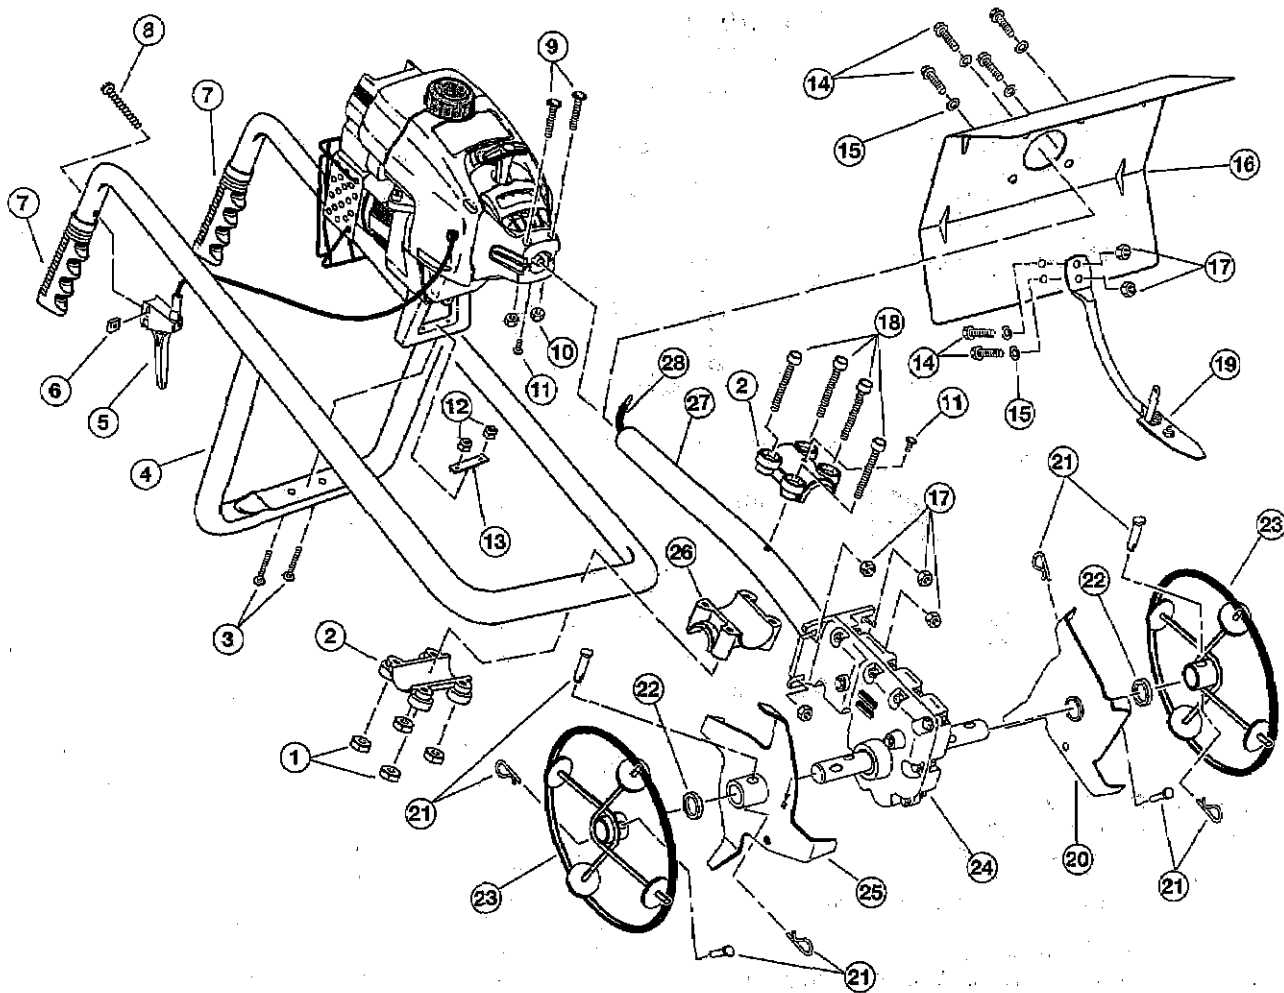

HANDLE, GEARBOX AND MIXER PARTS - MODEL GM2000
2-CYCLE GAS MIXER

Item	Part No.	Description
1	181815	Hex Nut (Qty. 4)
2	975590-001	Outer Handle Bracket (Qty. 2)
3	614658-009	#8-32 Screw (Qty. 2)
4	975596-001	Handle
5	975592-001	Throttle Assembly
6	709863-006	Square Nut
7	975595-002	Grip (Qty. 2)
8	607067-010	#10-24 Screw
9	181799	#10-24 Screw (Qty. 2)
10	181810	Hex Nut (Qty. 2)
11	145569	#8-32 Screw (Qty. 2)
12	703477-006	#8-32 Hex Nut (Qty. 2)
13	975477-001	Plate
14	975585-001	Screw (Qty. 6)
15	706382-815	Washer (Qty. 6)
16	975483-002	Guard
17	703477-057	1/4-20 Hex Nut (Qty. 6)
18	621644-007	#1/4-20 Screw (Qty. 4)

Item	Part No.	Description
19	975488-001	Drag Bar
20	975485-001	Left Injier Tine
21	147472	Tine Fastener Assembly - Pin with Clip (Qty. 4)
22	981712-001	Spacer (Qty. 2)
23	981268-001	Outer Tine (Qty. 2)
24	981587-001	Gearbox with Flexible Drive Shaft
25	975484-001	Right Injier Tine
26	975589-001	Inner Handle Bracket
27	181906	Drive Shaft Housing
28	181907	Flex Drive Shaft
*	972000-658	Owner's Manual

Standard Accessories

- 147541 Ryobi 2-Cycle Oil (4 oz. bottles)
- 981688-001 Mixing Tub

* Items Not Shown