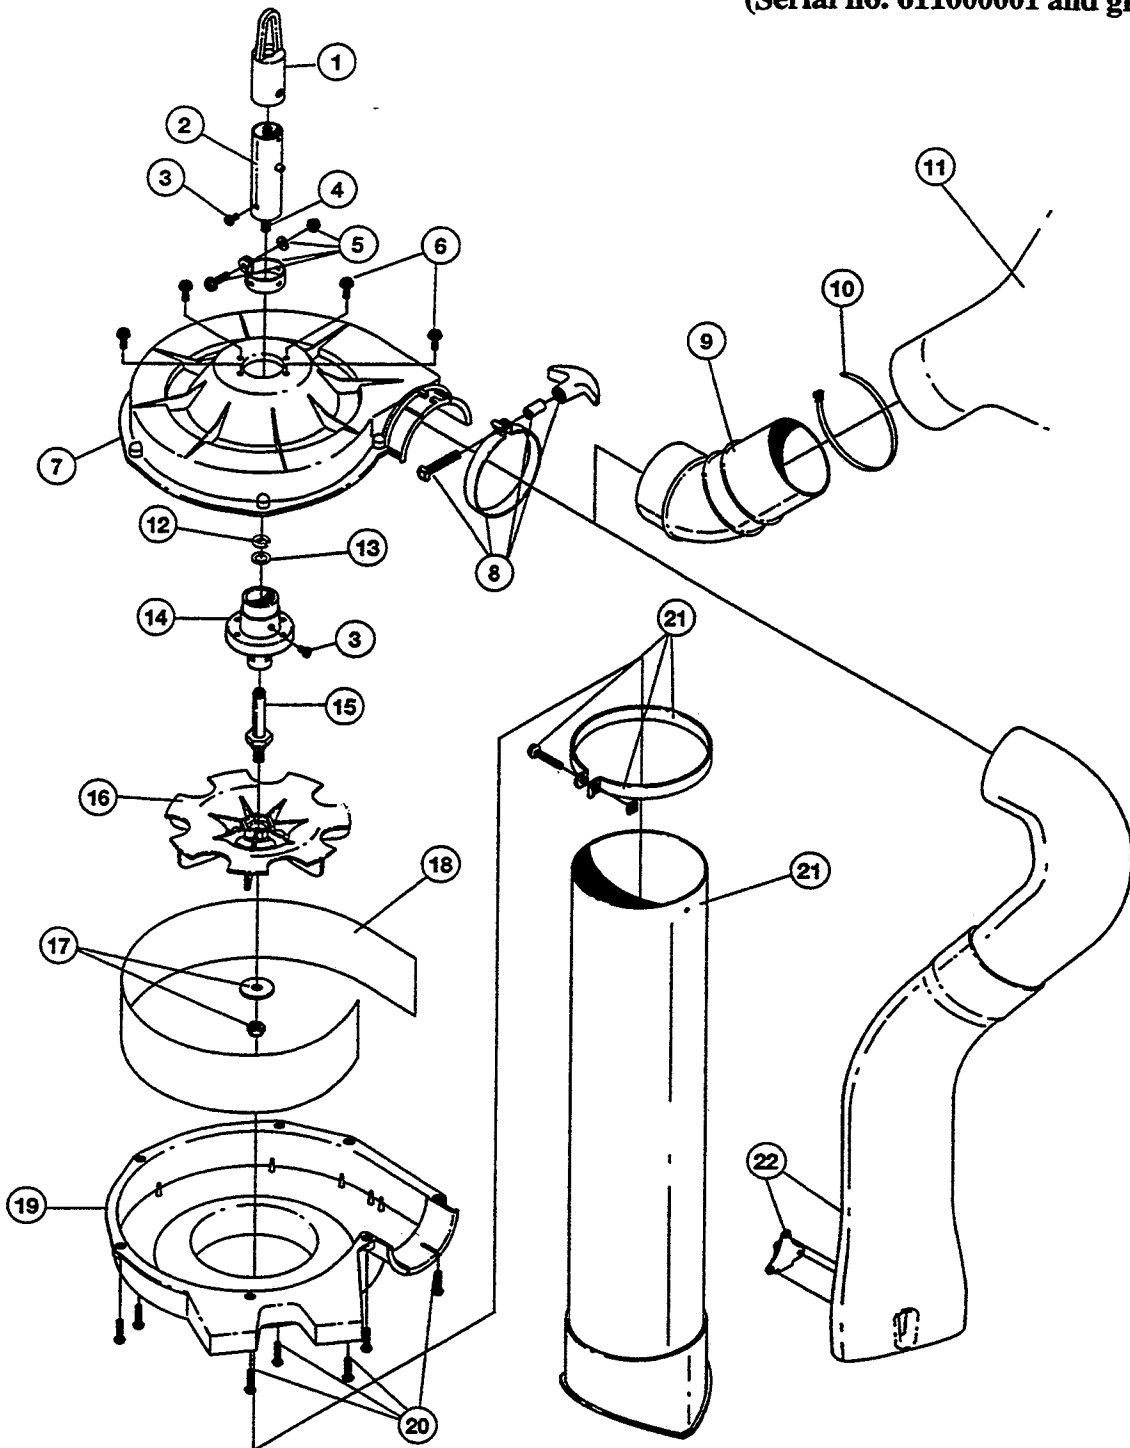

BLOWER VACUUM PARTS LIST - MODEL BV720r

(Serial no. 611000001 and greater)

<u>Item</u>	<u>Part No.</u>	<u>Description</u>
1	612605	Hanger
2	180917	Boom Assembly
3	145569	Anti-Rotation Screw
4	683882	Drive Shaft Assembly
5	153597	Lower Clamp Assembly (includes 3)
6	181853	Mounting Screw
7	180107	Upper Housing
8	683884	Clamp Assembly
9	612929	Adapter
10	612930	Clamp
11	180108	Vacuum Bag Assembly (includes items 9 and 10)

<u>Item</u>	<u>Part No.</u>	<u>Description</u>
12	145570	Retaining Ring
13	145567	Washer
14	181636	Bushing Housing Assembly
15	612931	Impeller Shaft
16	180197	Impeller
17	683887	Nut and Washer Assembly
18	181586	Shield
19	180109	Lower Housing
20	181345	Mounting Screw
21	683888	Vacuum Tube Assembly
22	181641	Blower Tube Assembly